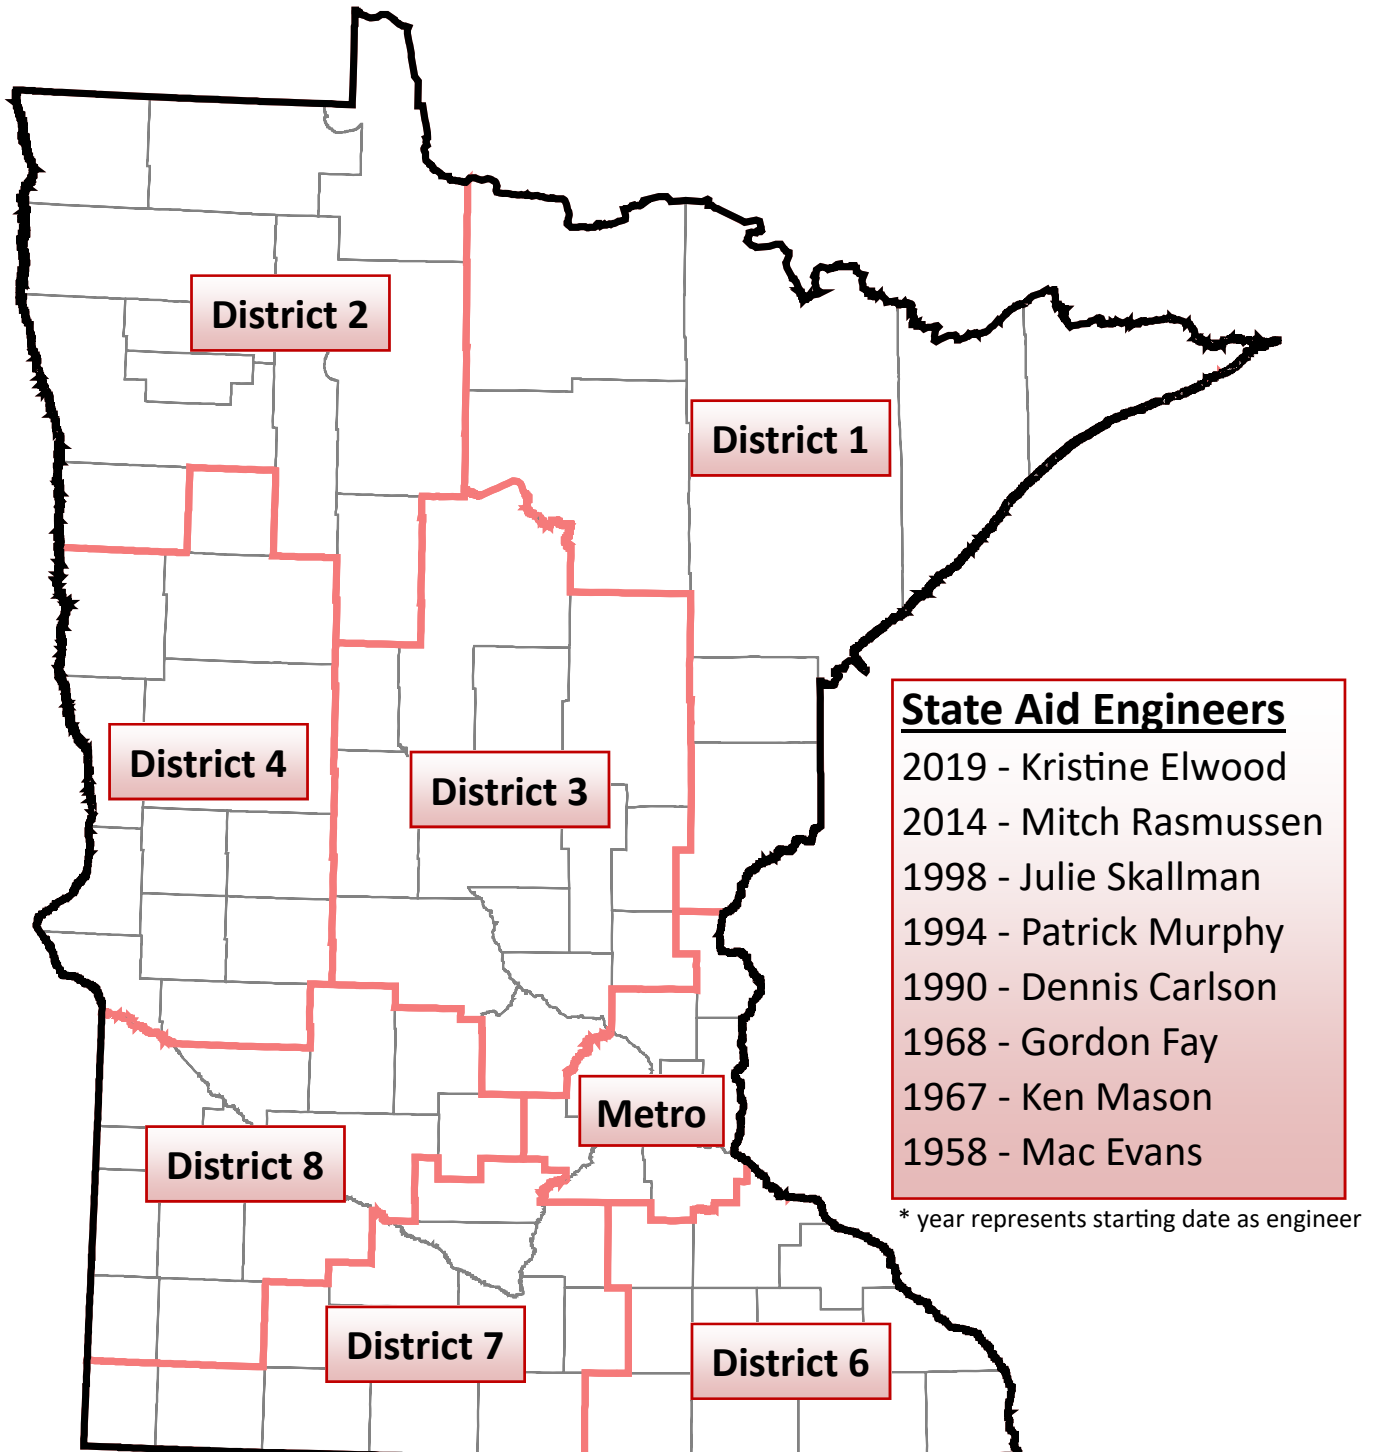

Minnesota County & District State Aid Engineers

(Past & Present)

Metro

(formerly Districts 5 & 9)

DSAE

2014 - Dan Erickson
2012 - Ted Schoenecker
2008 - Greg Coughlin
2007 - Mark Gieseke
1994 - Robert Brown
1977 - Elmer Morris, Jr.
1973 - Donald McFadden
1965 - John Bergford
1963 - Bob Brennan
1960 - Grady Beck
1957 - Donald McFadden