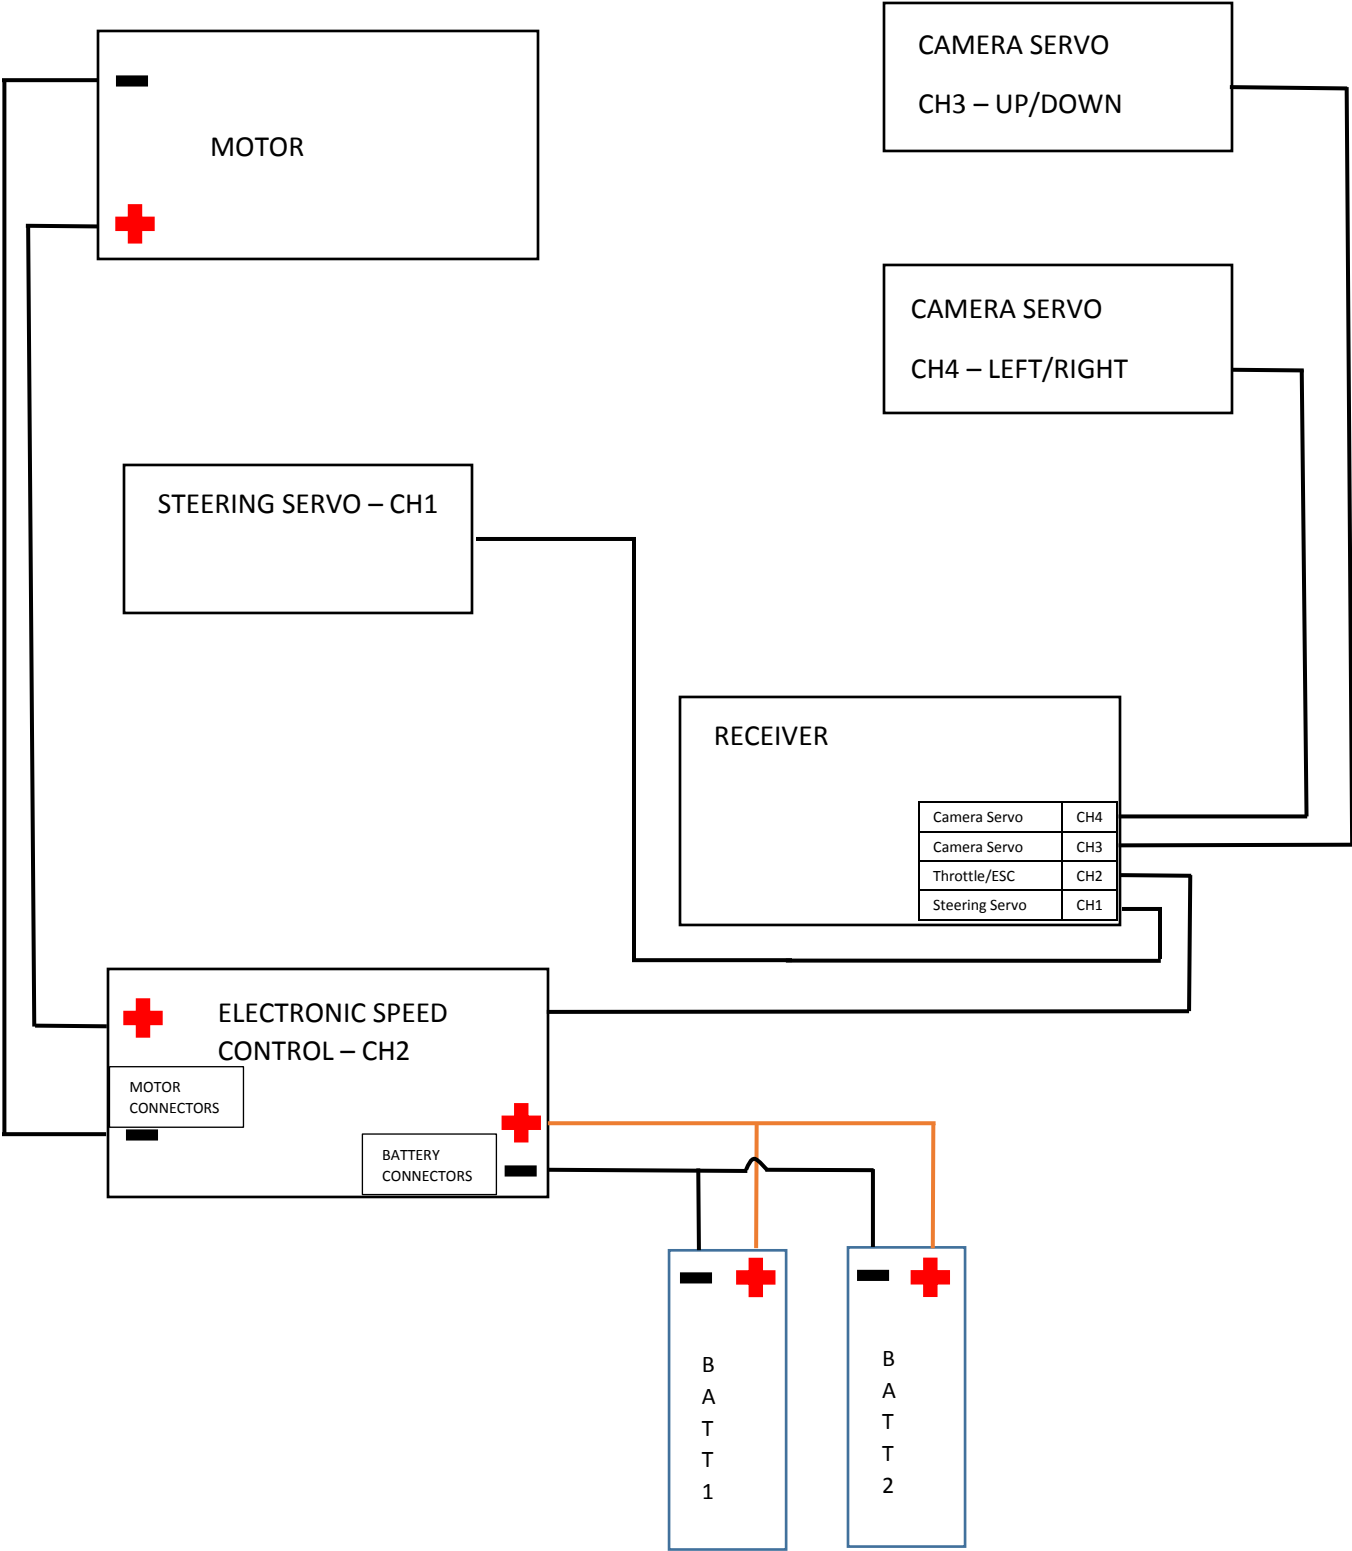

H.I.V.E. WIRING SCHEMATIC

BATTERIES ARE WIRED IN PARALLEL VIA CONNECTOR (TRAXXAS TRA3064X) PURCHASED SEPARATELY AND NOT SUPPLIED WITH THE TRUCK.