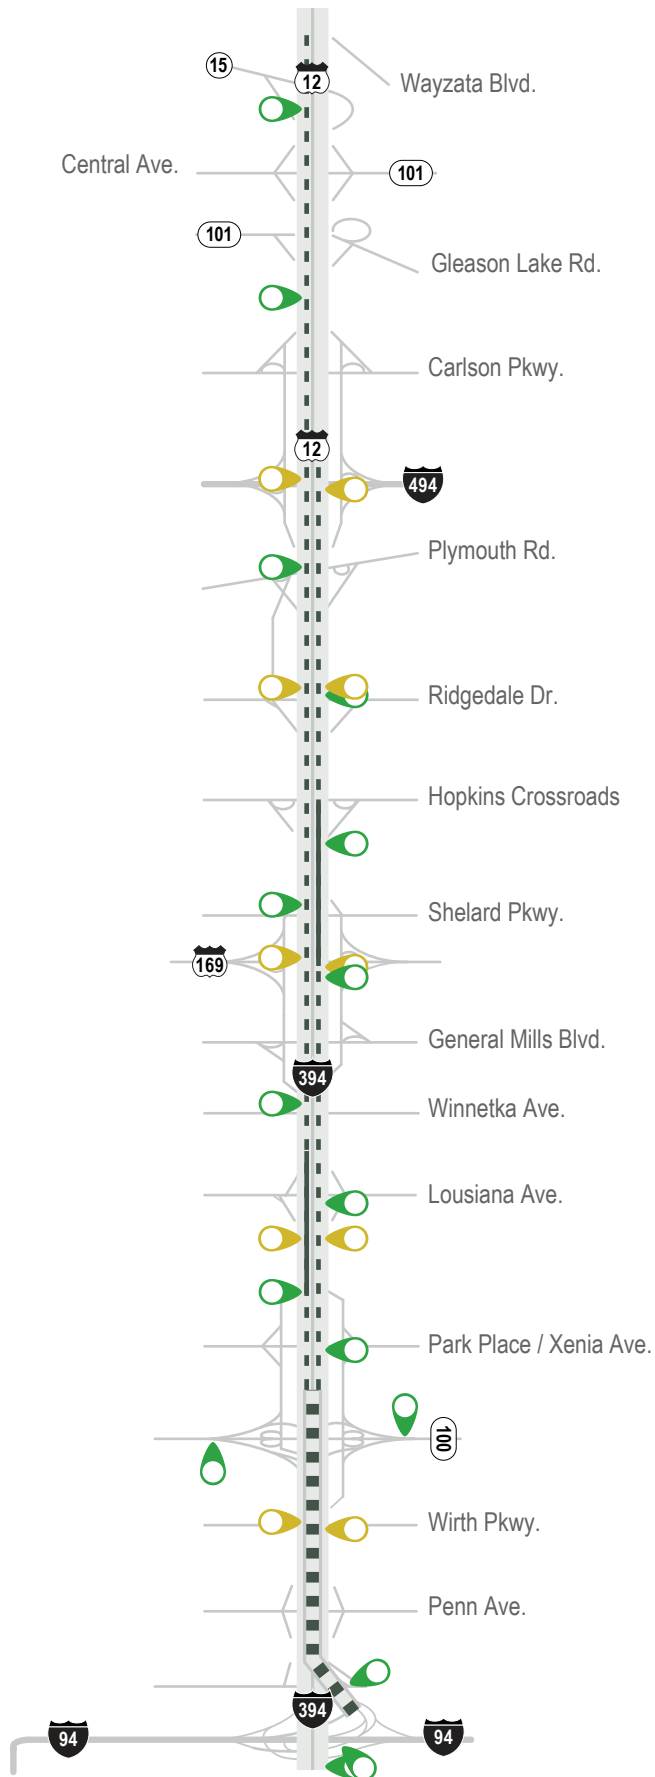

I-394

I-394 MnPASS Express Lanes

Legend

-  Toll rate sign
-  Tolling location
-  MnPASS open access (single or double-dashed white lines)
-  MnPASS restricted access (solid, double-white lines)