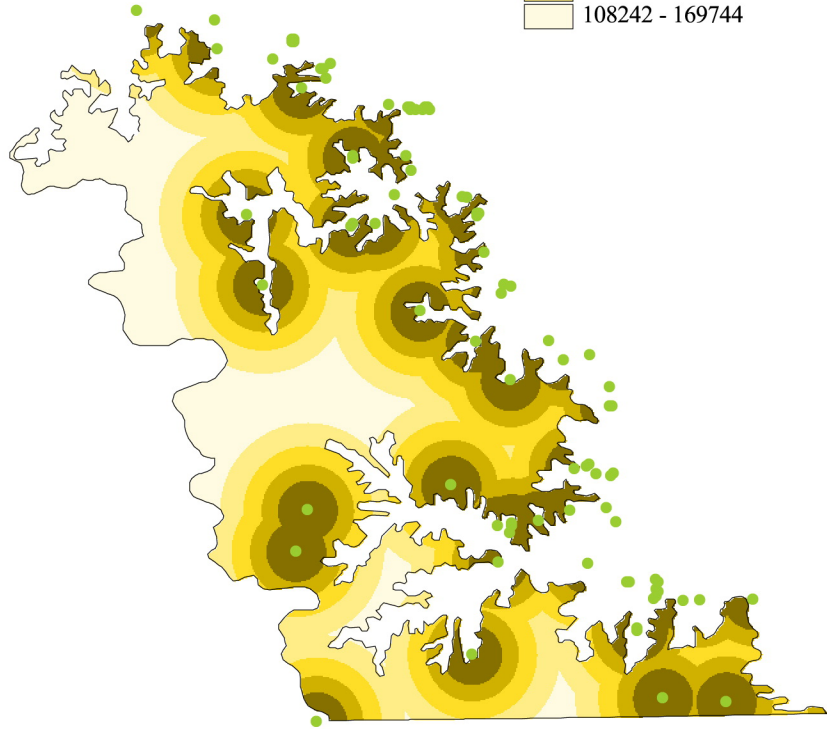

a

● Bearing trees identified as white birch and birch

Distance to nearest paper birch tree (meters)

Distribution of Paper Birch

Model Variables 2
Rochester Plateau