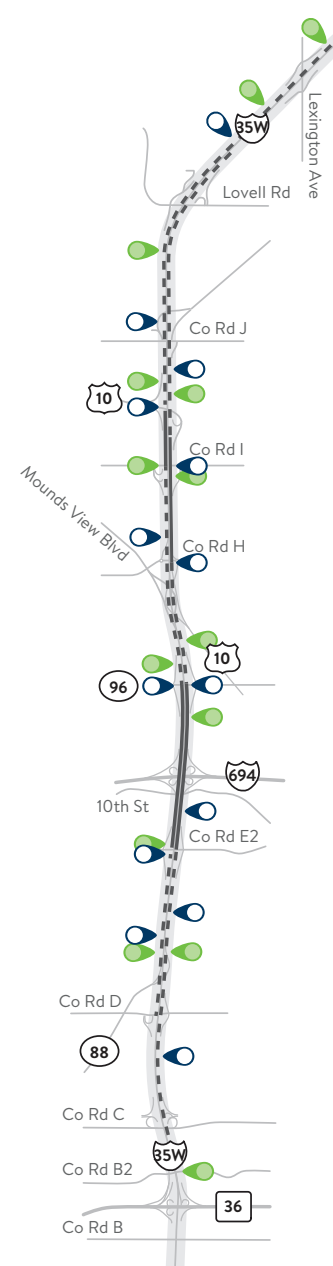

I-394 Wayzata to Minneapolis

I-35W Minneapolis to Burnsville

I-35W Roseville to Blaine

I-35E St. Paul to White Bear Lake

LEGEND

-  Price sign
-  Reader location

-  E-ZPass open access (single or double dashed white lines)
-  E-ZPass restricted access (solid, double white lines)
-  Reversible lane (one-way access)