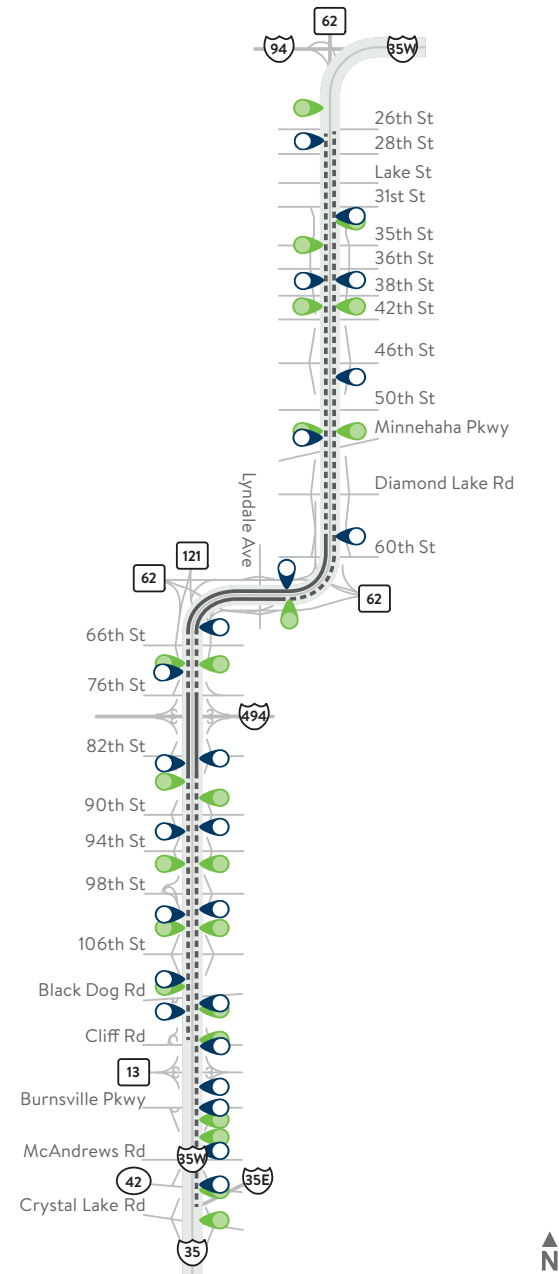

I-394 Wayzata to Minneapolis

I-35W Minneapolis to Burnsville

I-35W Roseville to Blaine

I-35E St. Paul to White Bear Lake

LEGEND

-  Price sign
-  Reader location

-  E-ZPass open access (single or double dashed white lines)
-  E-ZPass restricted access (solid, double white lines)
-  Reversible lane (one-way access)