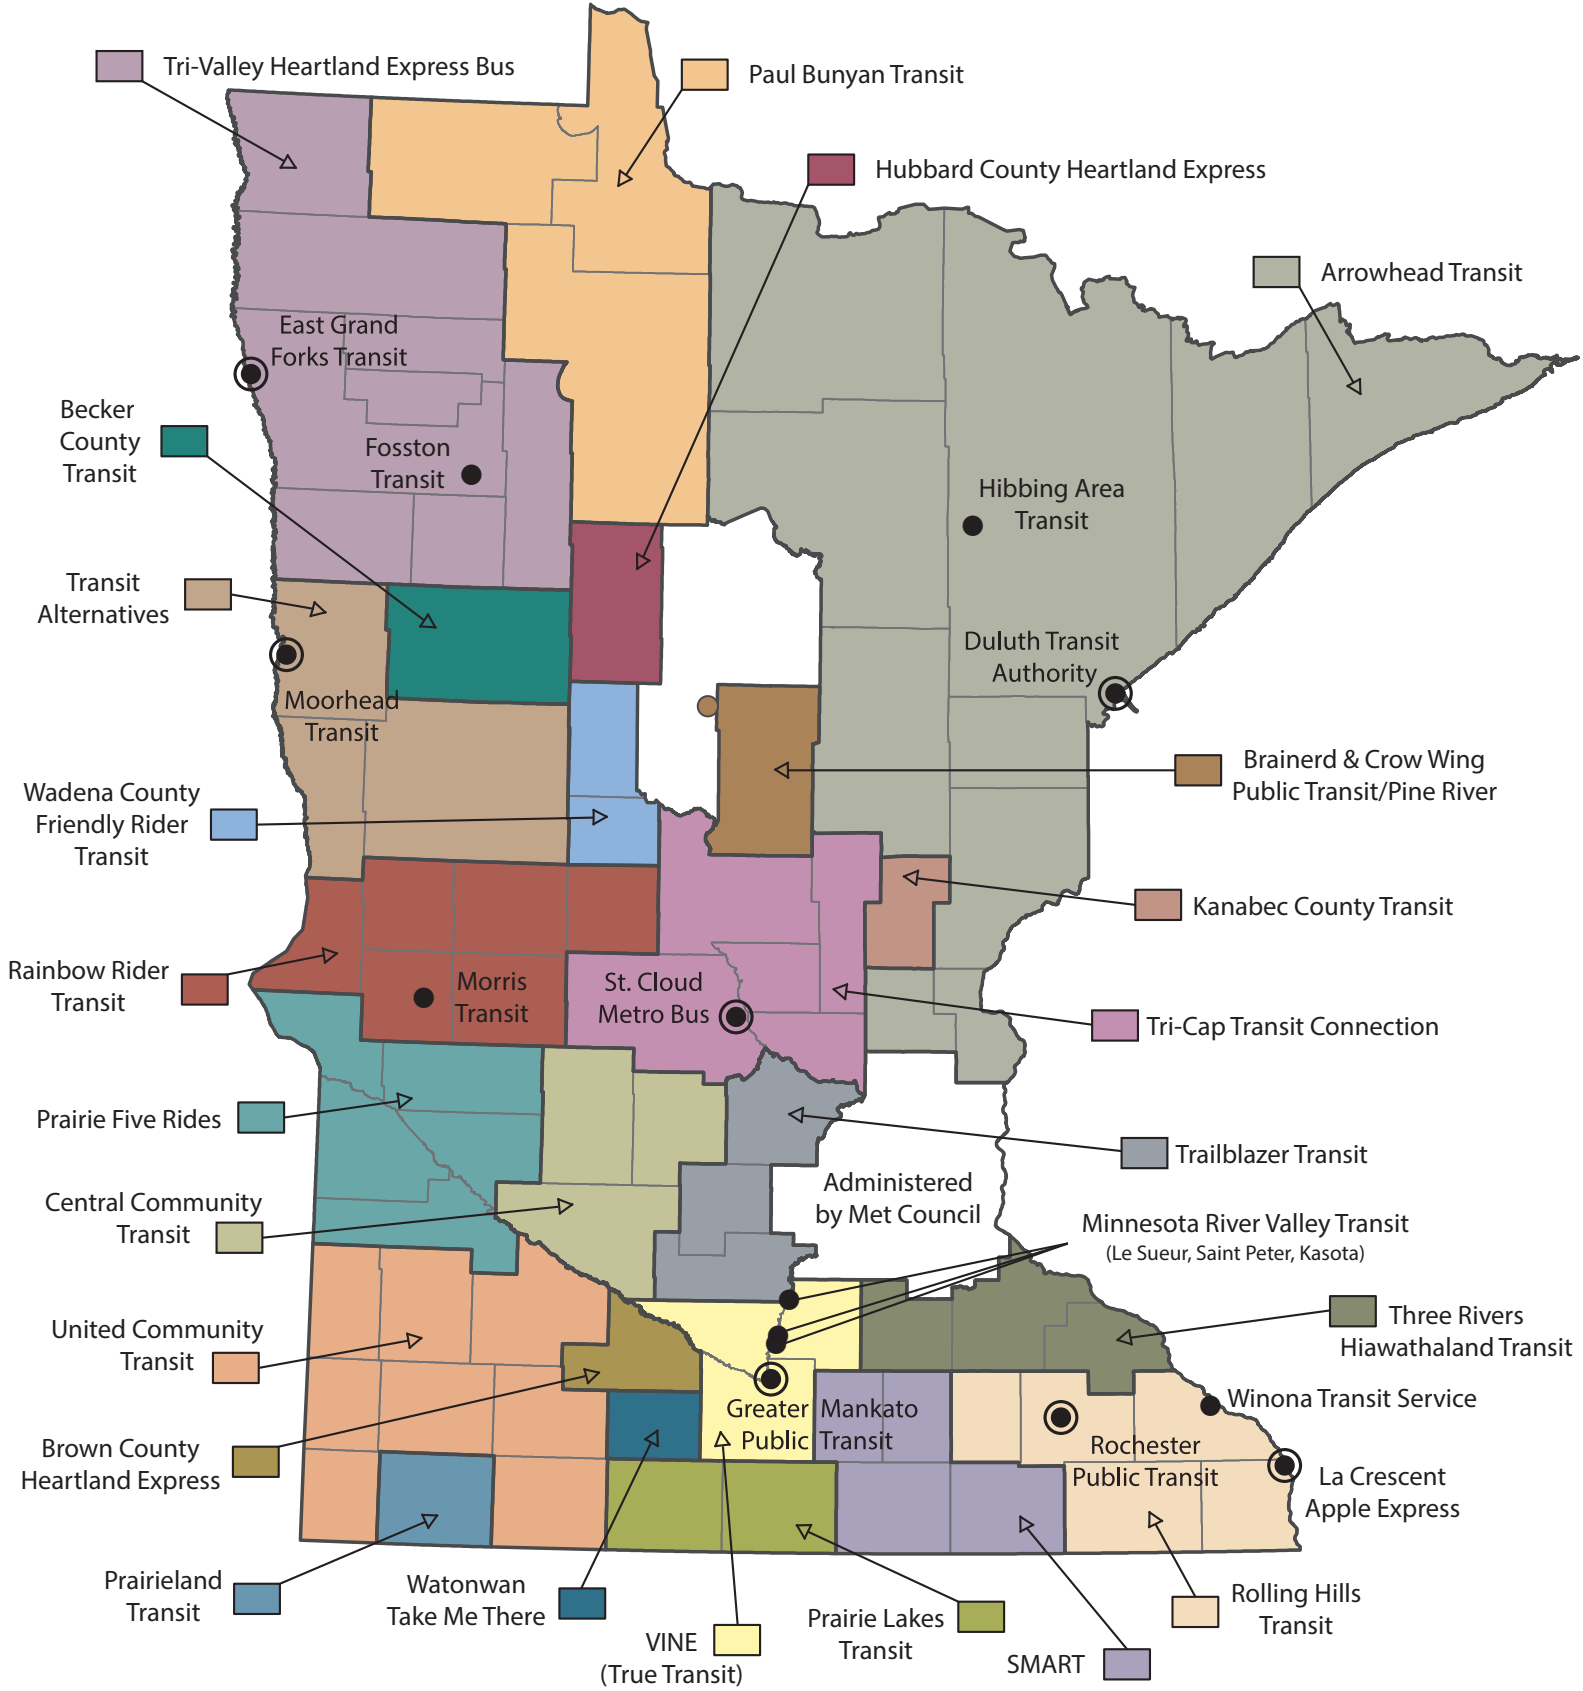

Greater Minnesota Public Transit Map

Systems Administered by the Minnesota Department of Transportation
Current as of February 2021

Legend

- Small Urban Systems
- Rural Small City Systems
- Rural County Systems