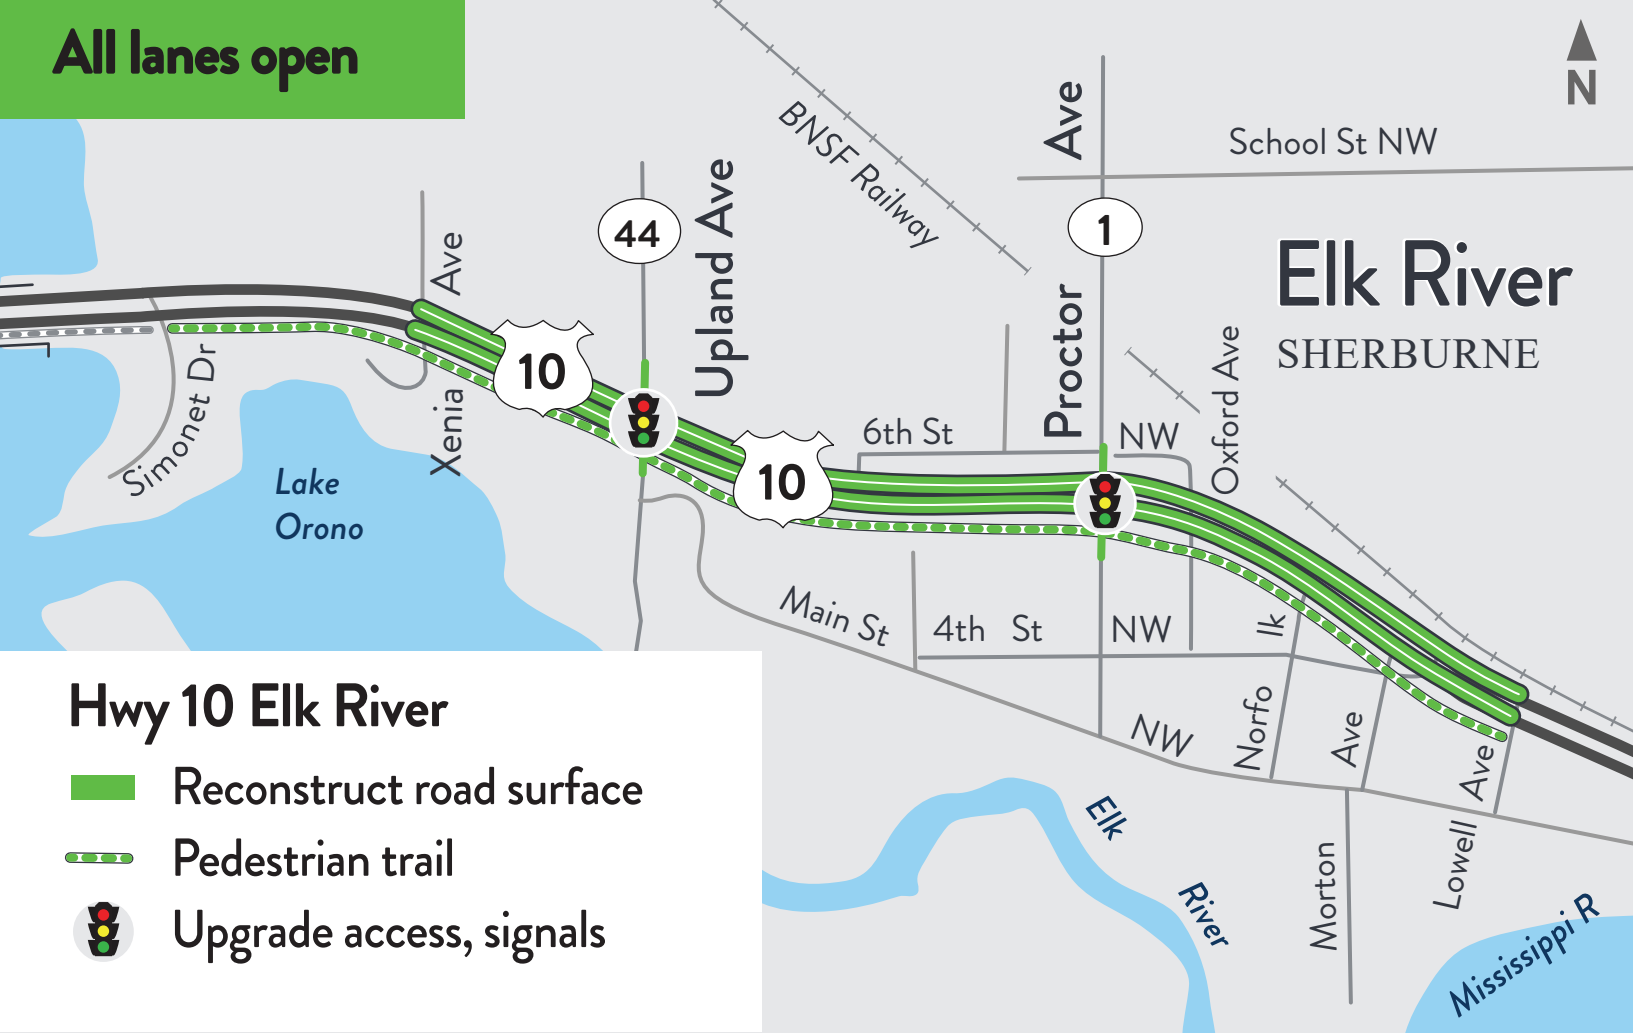

All lanes open

Hwy 10 Elk River

-  Reconstruct road surface
-  Pedestrian trail
-  Upgrade access, signals