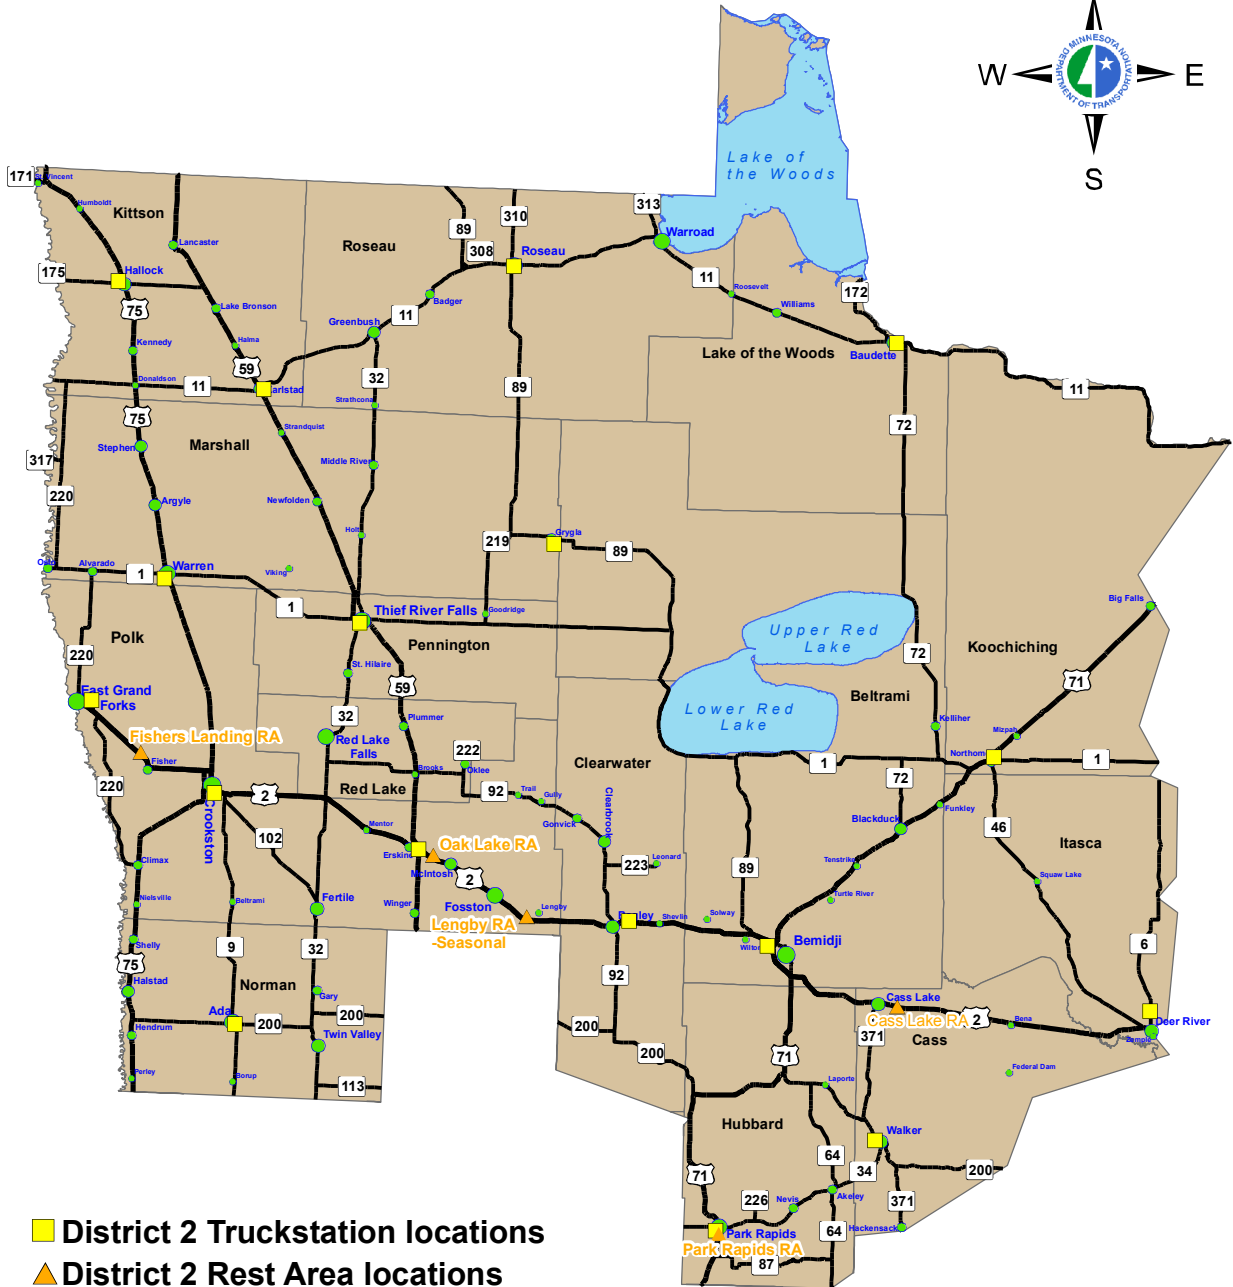

Truck Stations and Rest Areas MnDOT District 2

- District 2 Truckstation locations
- ▲ District 2 Rest Area locations
 - Fisher's Landing, US2- Milepost 12
 - Oak Lake, US2- Milepost 59
 - Lengby, US2- Milepost 77 (closed winters)
 - Cass Lake, US2- Milepost 131
 - Park Rapids, US71- Milepost 259