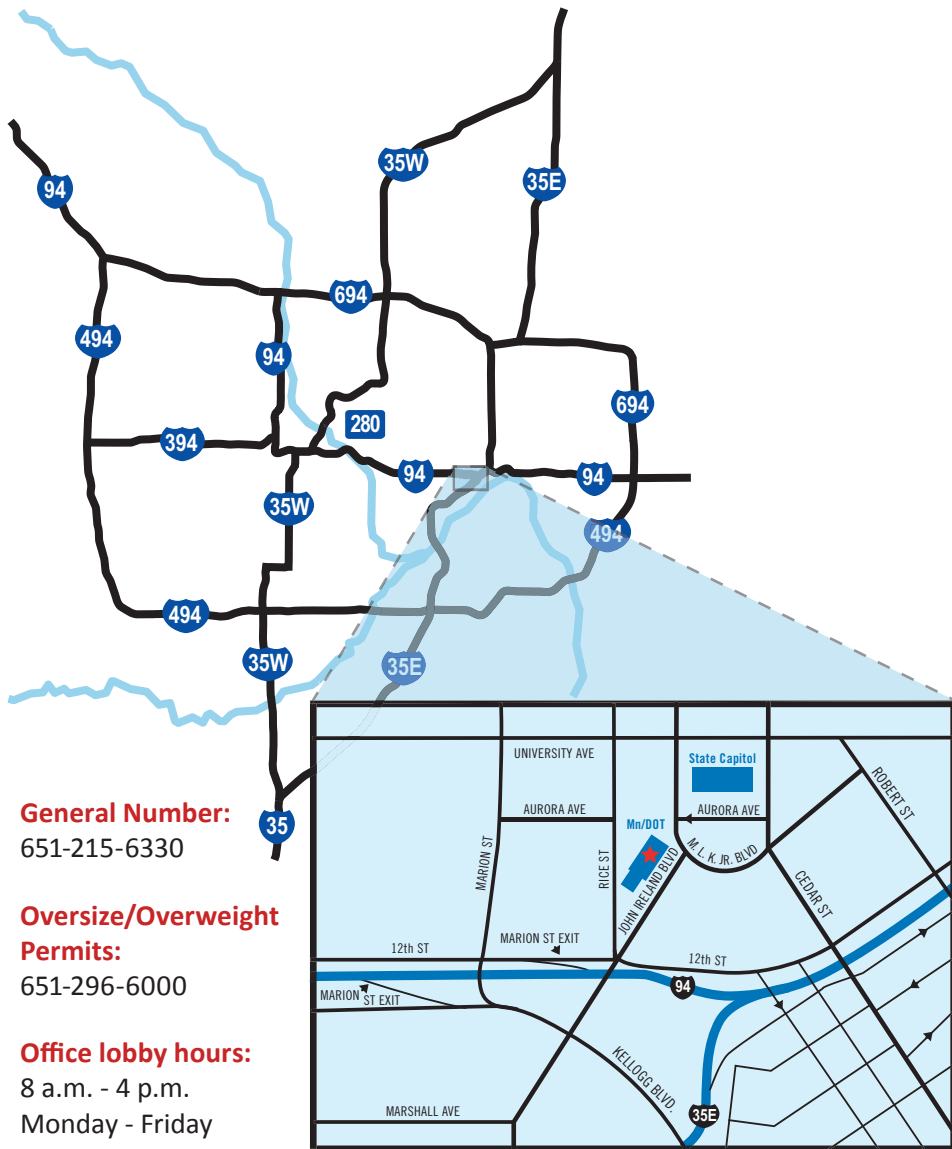

Location and phone numbers

General Number:

651-215-6330

Oversize/Overweight Permits:

651-296-6000

Office lobby hours:

8 a.m. - 4 p.m.

Monday - Friday

Minnesota Department of Transportation

Office of Freight and Commercial Vehicle Operations

Transportation Building, MS 420

395 John Ireland Blvd

St. Paul, MN 55155

m DEPARTMENT OF TRANSPORTATION

LEARN THE SIGNS
report it now.
888.3737.888
text befreet
(233733)

**THE SIGNS OF
MODERN DAY SLAVERY
AREN'T THIS EASY TO SEE.**

www.mndot.gov/humantraffickingawareness
www.dot.gov/stophumantrafficking

Transportation Leadership Against Human Trafficking

Minnesota Department of Transportation
Office of Freight and Commercial Vehicle Operations
Mail Stop 420
395 John Ireland Boulevard
Saint Paul, MN 55155
651 215 6330
www.mndot.gov/cvo