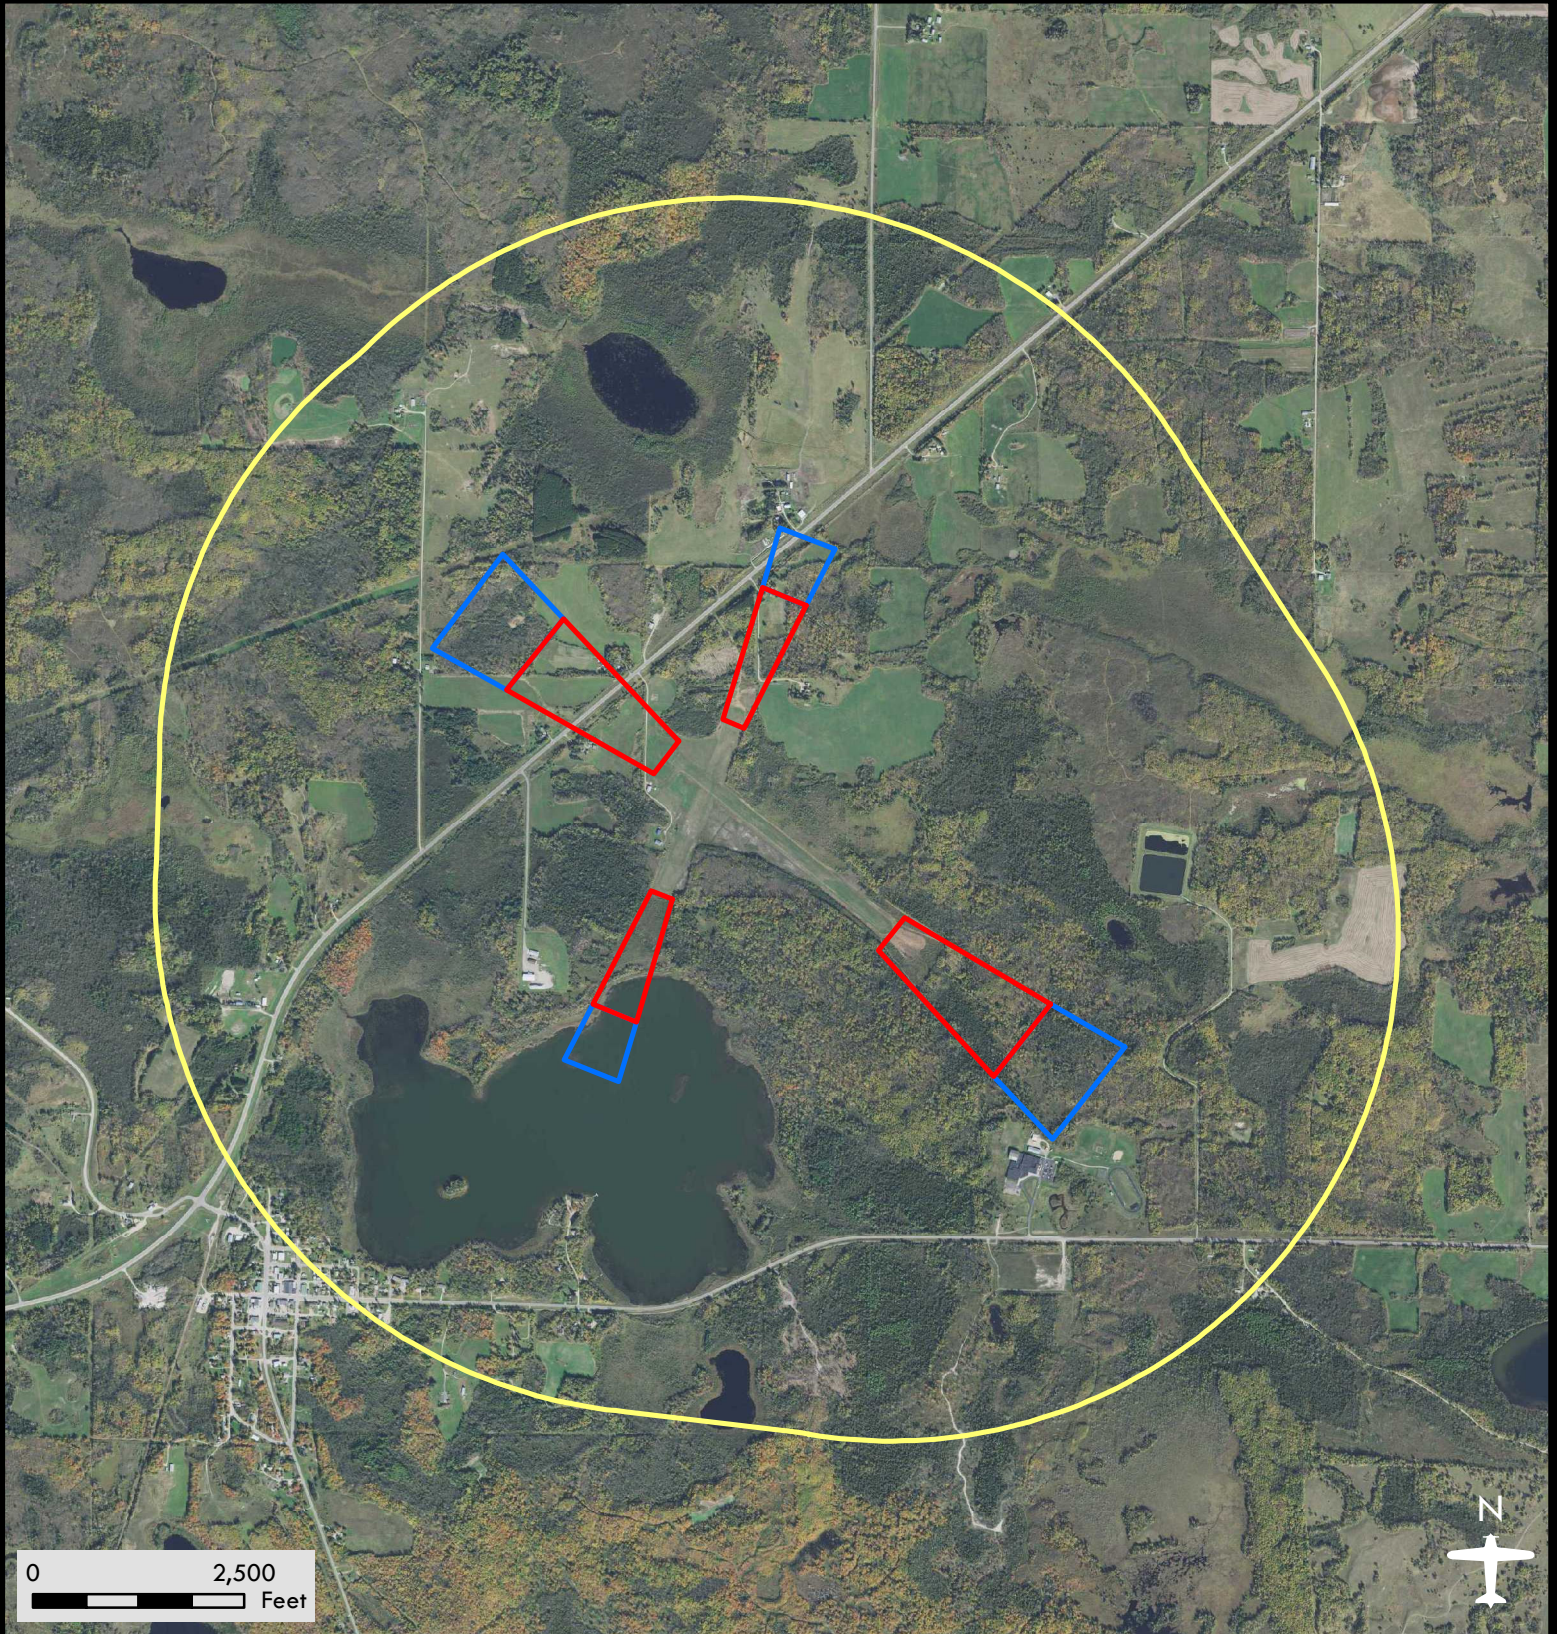

Northome Municipal Airport

Airport Safety Zones

Date: 08/08/2018

Legend

-  Zone A
-  Zone B
-  Zone C

DISCLAIMER: This is not an official zoning map. To view the official map and ordinance for this airport, please visit the Airport Zoning Information Warehouse at <https://www.dot.state.mn.us/aero/planning/zoning-warehouse.html>. The State of Minnesota makes no representations or warranties expressed or implied, with respect to the reuse of the data provided herewith regardless of its format or the means of its transmission. There is no guarantee or representation to the user as to the accuracy, currency, suitability, or reliability of this data for any purpose. The user accepts the data "as is." The State of Minnesota assumes no responsibility for loss or damage incurred as a result of any user's reliance on this data. All maps and other material provided herein are protected by copyright. Permission is granted to copy and use the materials herein.