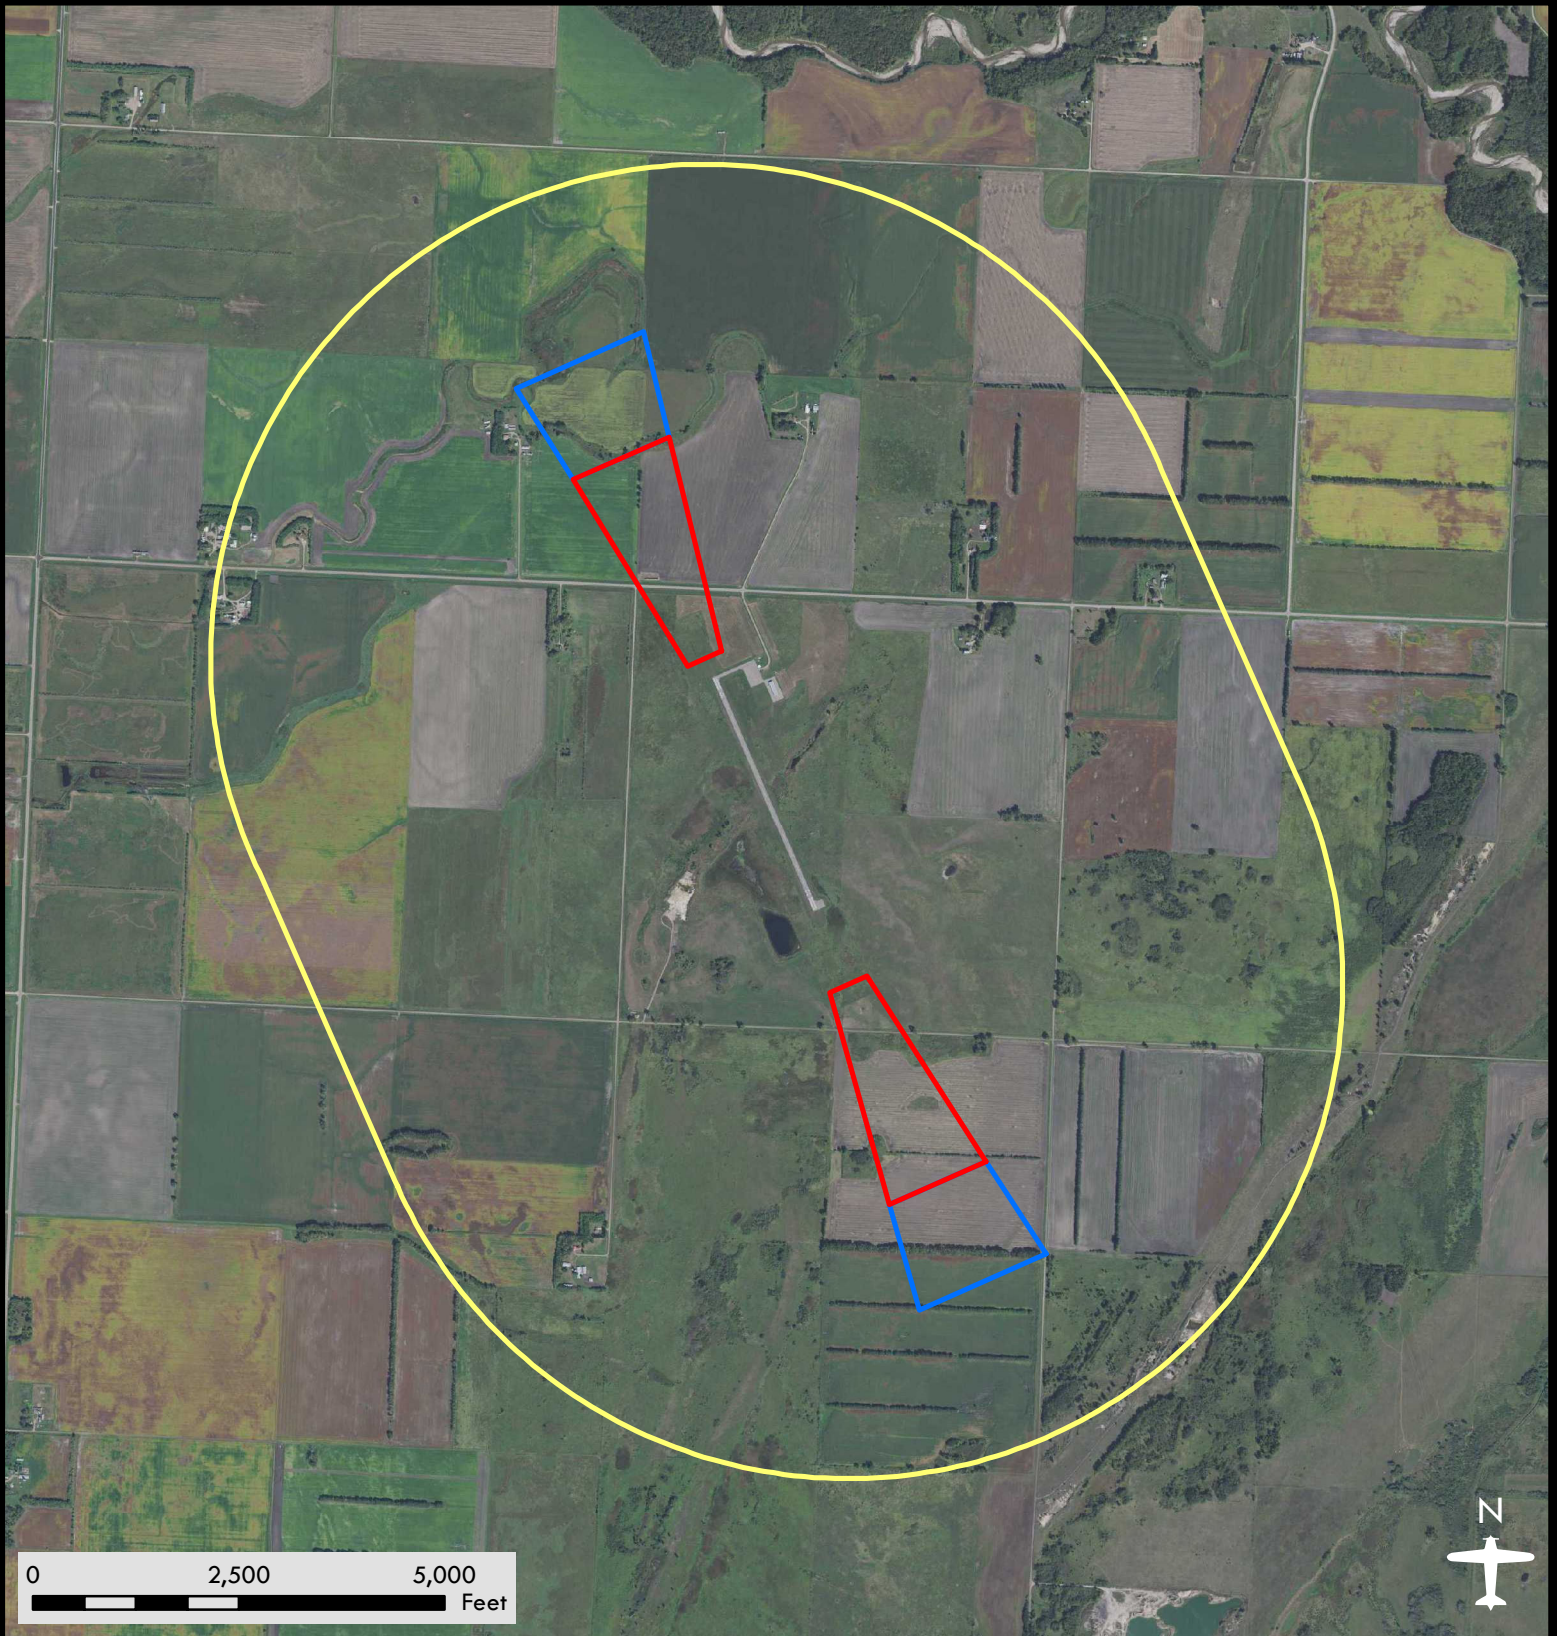

Norman County/Ada/Twin Valley Airport

Airport Safety Zones

Date: 08/08/2018

Legend

-  Zone A
-  Zone B
-  Zone C

DISCLAIMER: This is not an official zoning map. To view the official map and ordinance for this airport, please visit the Airport Zoning Information Warehouse at <https://www.dot.state.mn.us/aero/planning/zoning-warehouse.html>. The State of Minnesota makes no representations or warranties expressed or implied, with respect to the reuse of the data provided herewith regardless of its format or the means of its transmission. There is no guarantee or representation to the user as to the accuracy, currency, suitability, or reliability of this data for any purpose. The user accepts the data "as is." The State of Minnesota assumes no responsibility for loss or damage incurred as a result of any user's reliance on this data. All maps and other material provided herein are protected by copyright. Permission is granted to copy and use the materials herein.