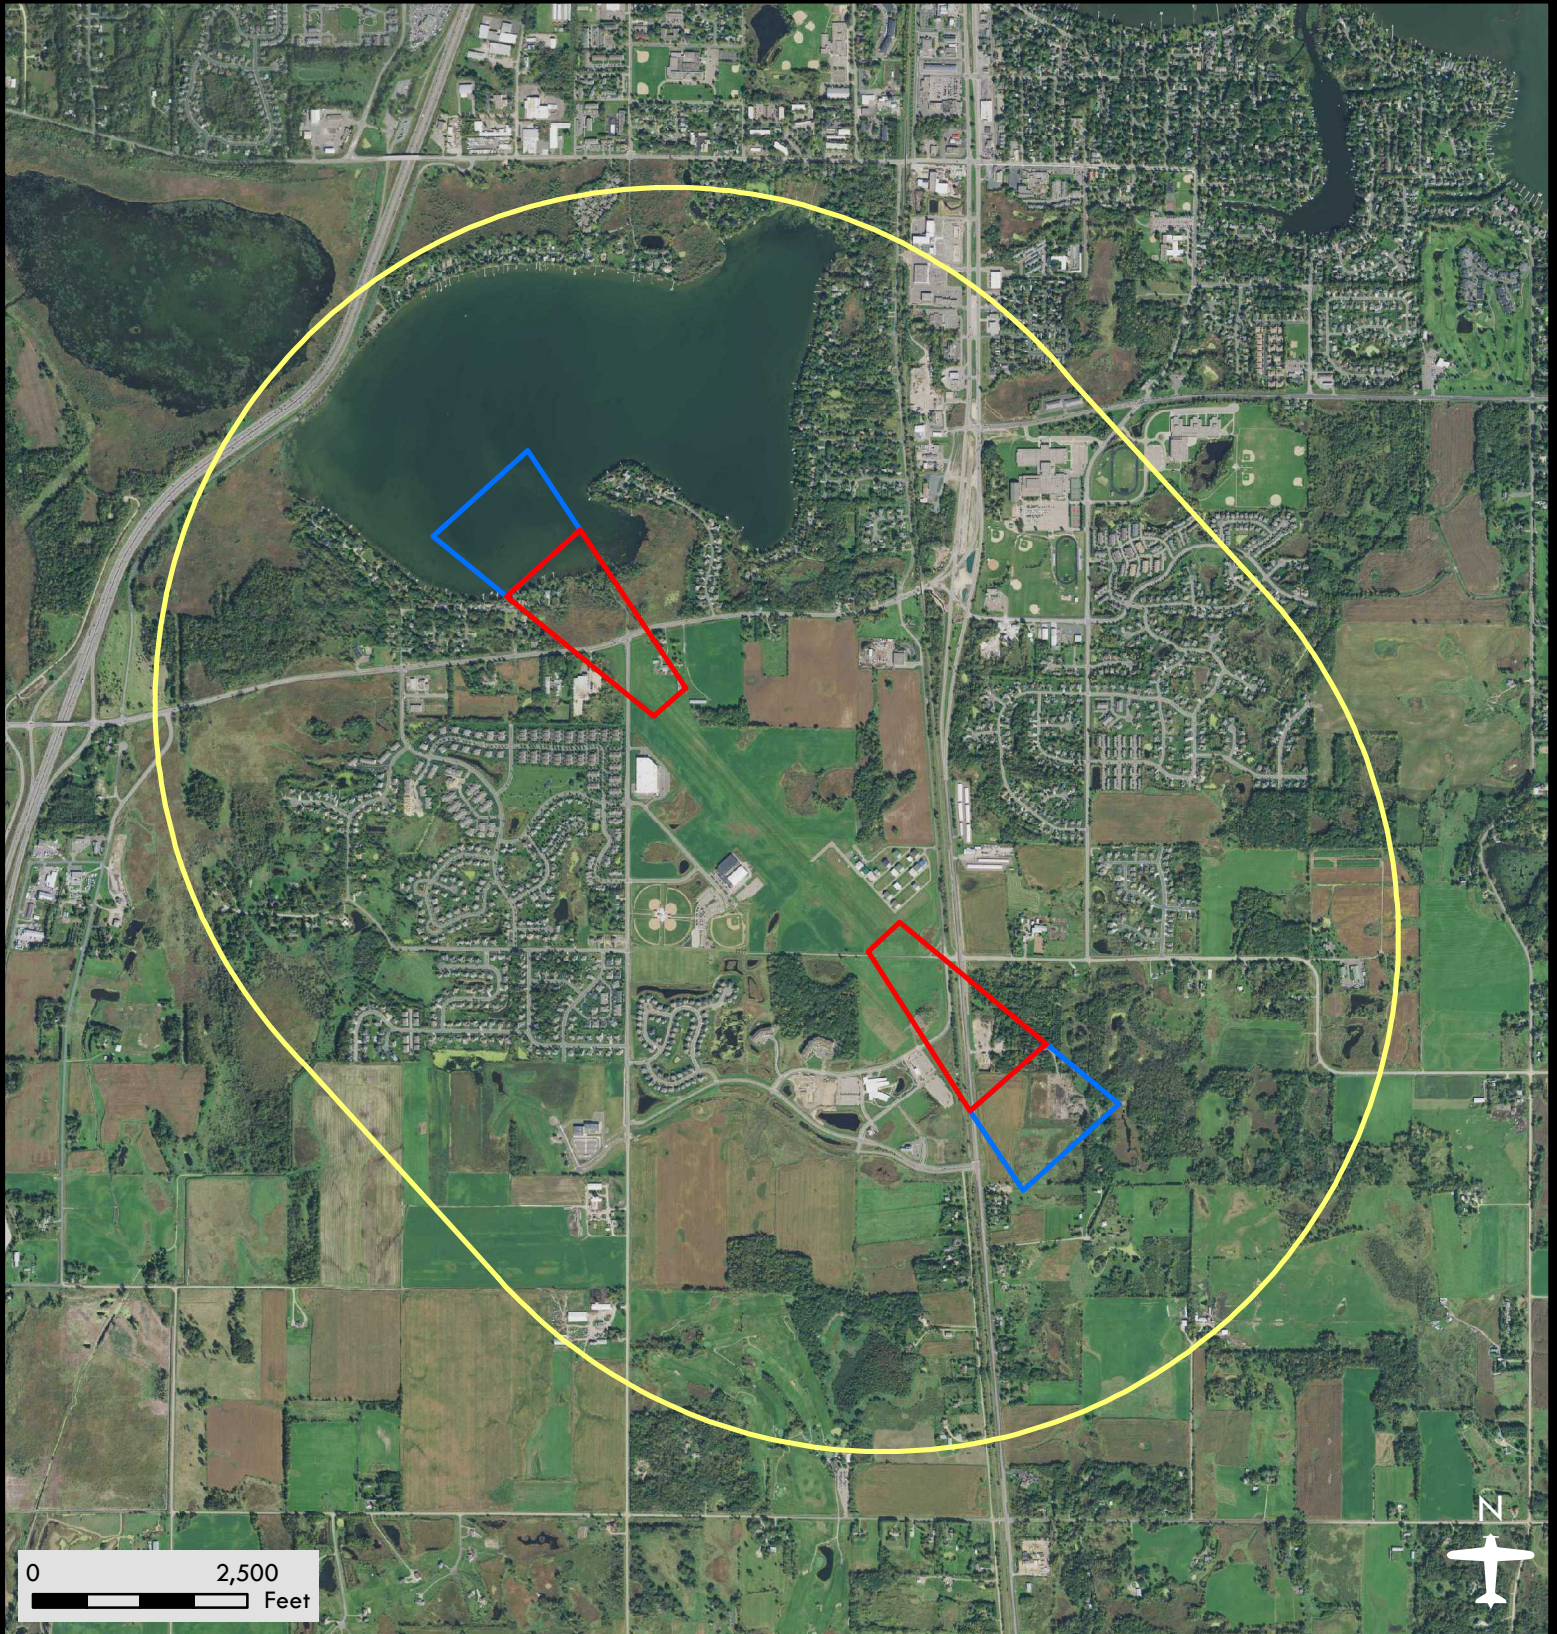

# Forest Lake Airport

Airport Safety Zones

Date: 08/08/2018

## Legend

-  Zone A
-  Zone B
-  Zone C

**DISCLAIMER:** This is not an official zoning map. To view the official map and ordinance for this airport, please visit the Airport Zoning Information Warehouse at <https://www.dot.state.mn.us/aero/planning/zoning-warehouse.html>. The State of Minnesota makes no representations or warranties expressed or implied, with respect to the reuse of the data provided herewith regardless of its format or the means of its transmission. There is no guarantee or representation to the user as to the accuracy, currency, suitability, or reliability of this data for any purpose. The user accepts the data "as is." The State of Minnesota assumes no responsibility for loss or damage incurred as a result of any user's reliance on this data. All maps and other material provided herein are protected by copyright. Permission is granted to copy and use the materials herein.