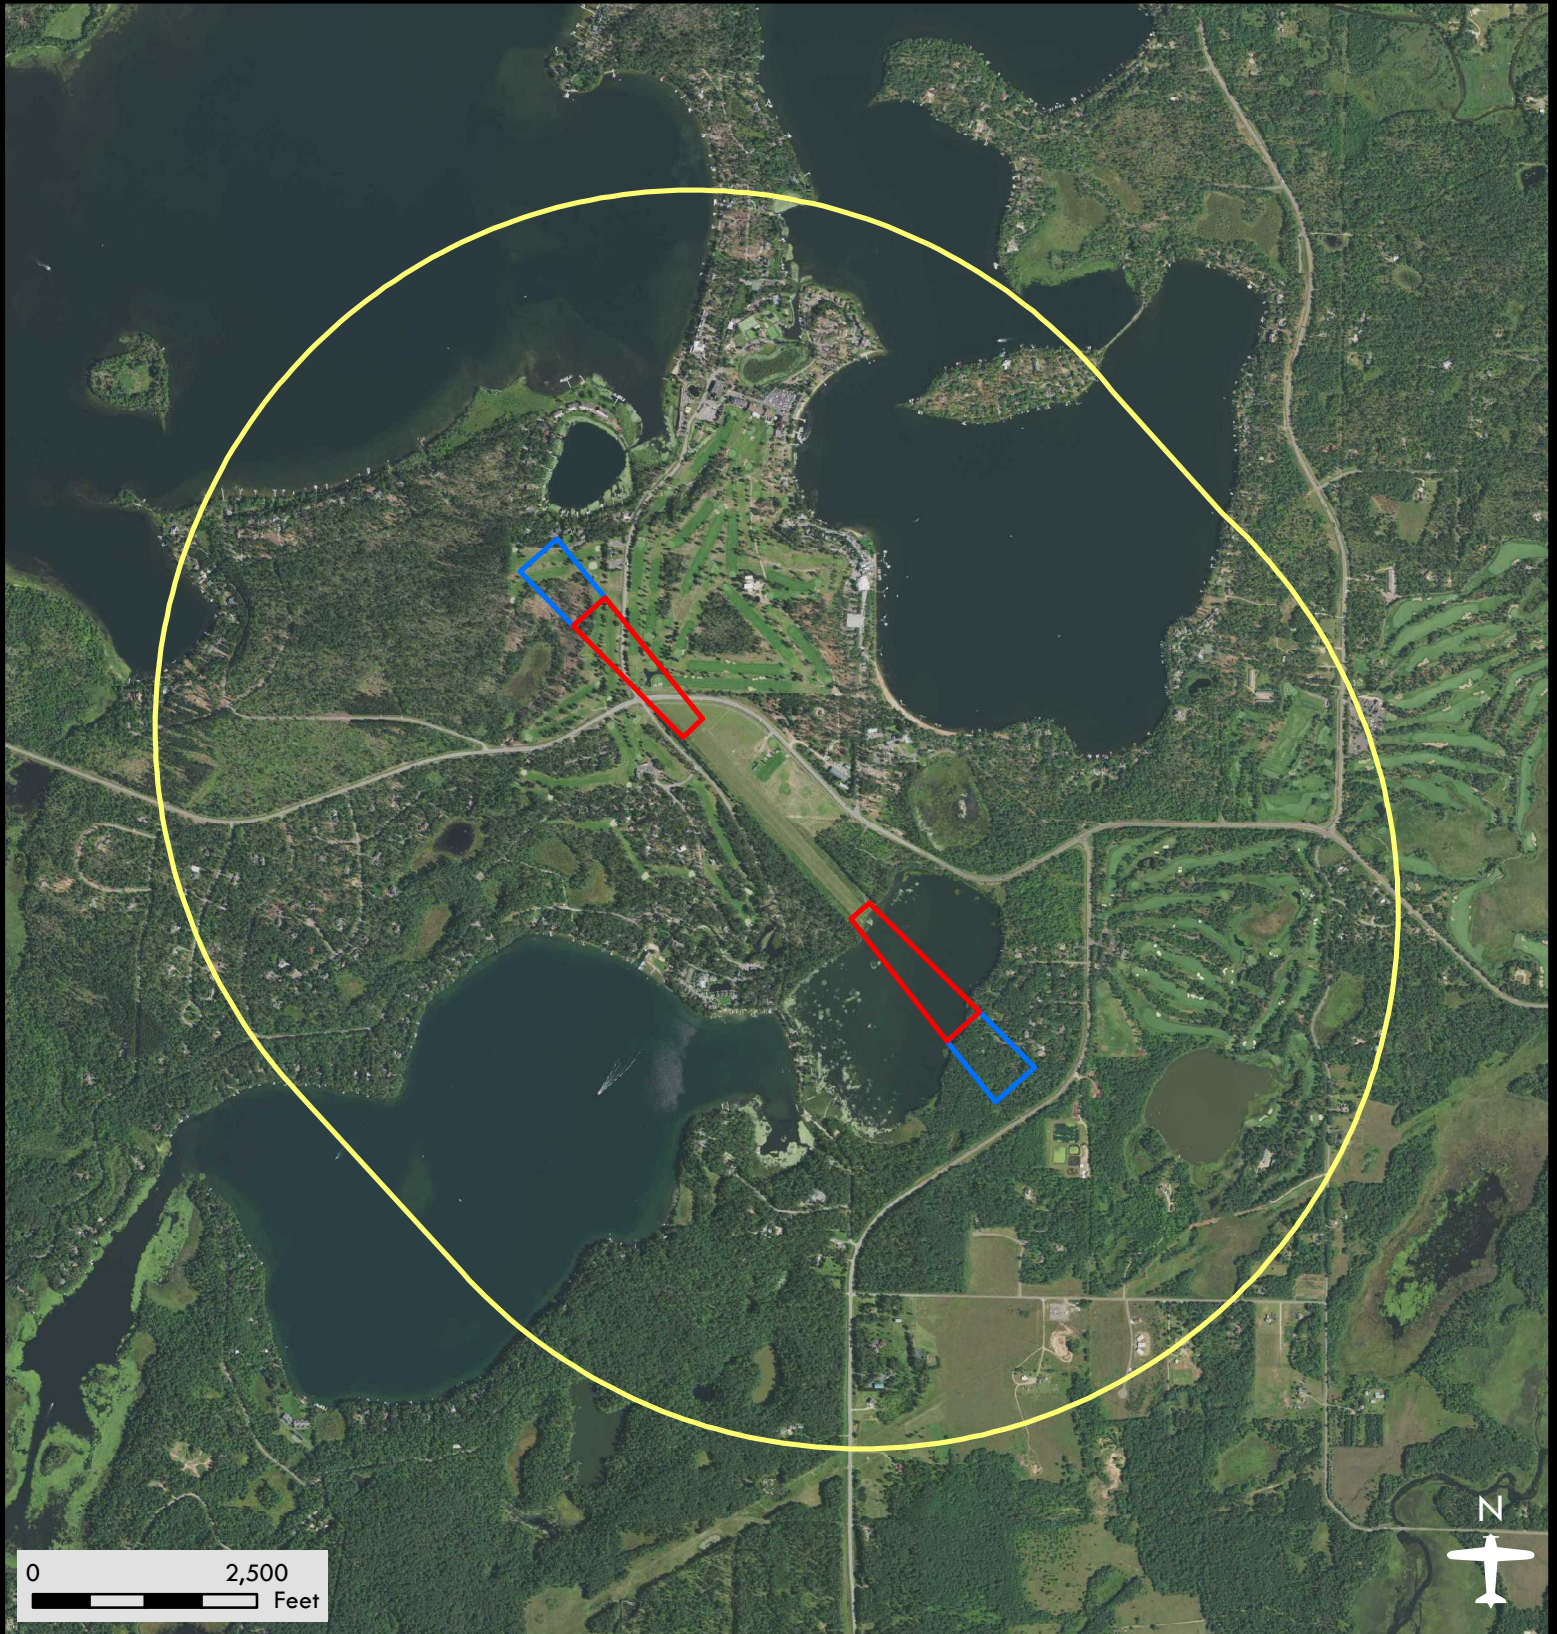

East Gull Lake Airport

Airport Safety Zones

Date: 08/08/2018

Legend

-  Zone A
-  Zone B
-  Zone C

DISCLAIMER: This is not an official zoning map. To view the official map and ordinance for this airport, please visit the Airport Zoning Information Warehouse at <https://www.dot.state.mn.us/aero/planning/zoning-warehouse.html>. The State of Minnesota makes no representations or warranties expressed or implied, with respect to the reuse of the data provided herewith regardless of its format or the means of its transmission. There is no guarantee or representation to the user as to the accuracy, currency, suitability, or reliability of this data for any purpose. The user accepts the data "as is." The State of Minnesota assumes no responsibility for loss or damage incurred as a result of any user's reliance on this data. All maps and other material provided herein are protected by copyright. Permission is granted to copy and use the materials herein.