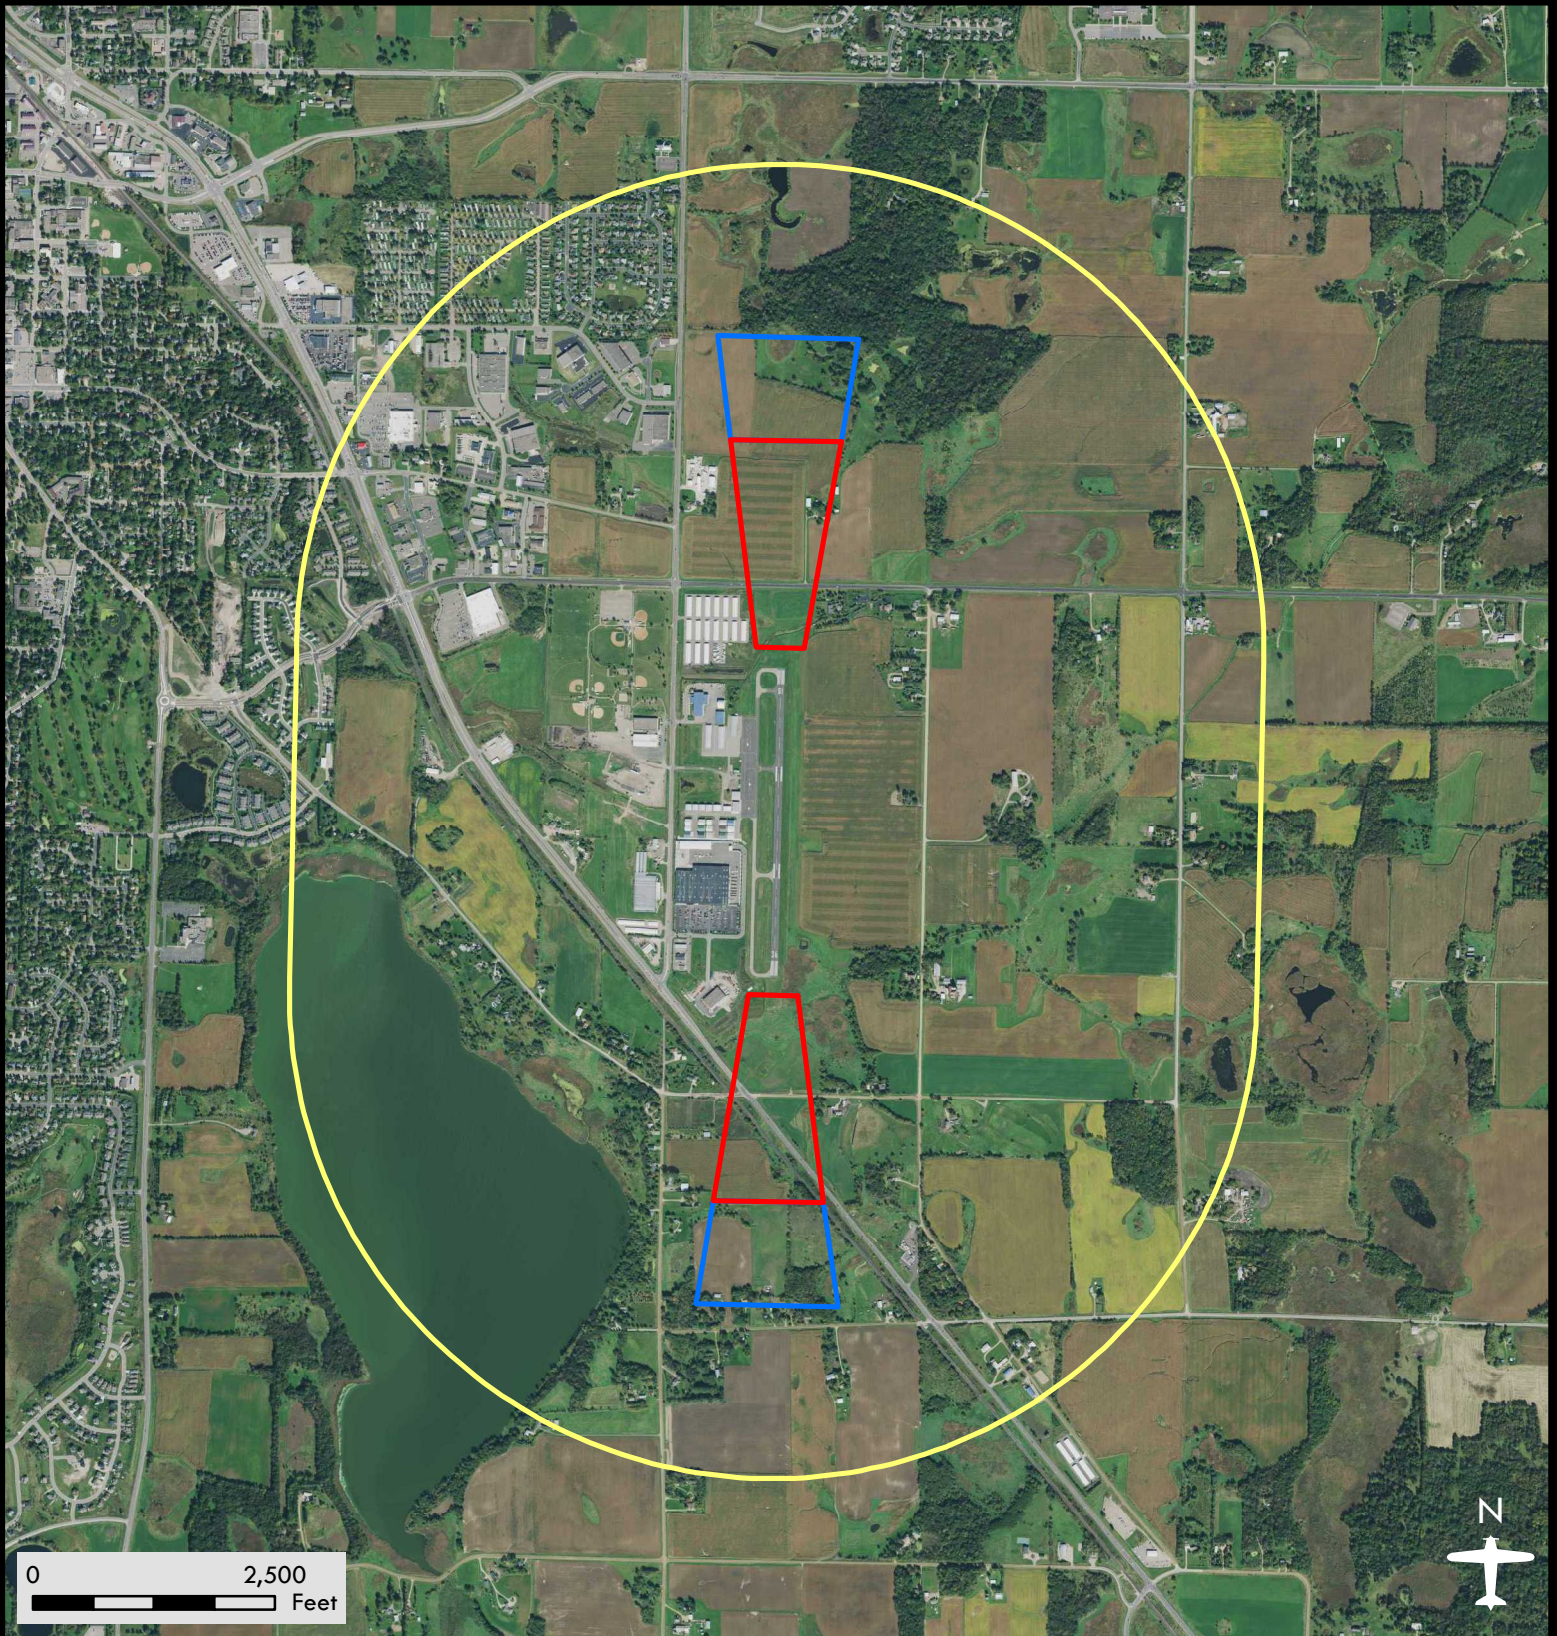

Buffalo Municipal Airport

Airport Safety Zones

Date: 08/08/2018

Legend

-  Zone A
-  Zone B
-  Zone C

DISCLAIMER: This is not an official zoning map. To view the official map and ordinance for this airport, please visit the Airport Zoning Information Warehouse at <https://www.dot.state.mn.us/aero/planning/zoning-warehouse.html>. The State of Minnesota makes no representations or warranties expressed or implied, with respect to the reuse of the data provided herewith regardless of its format or the means of its transmission. There is no guarantee or representation to the user as to the accuracy, currency, suitability, or reliability of this data for any purpose. The user accepts the data "as is." The State of Minnesota assumes no responsibility for loss or damage incurred as a result of any user's reliance on this data. All maps and other material provided herein are protected by copyright. Permission is granted to copy and use the materials herein.