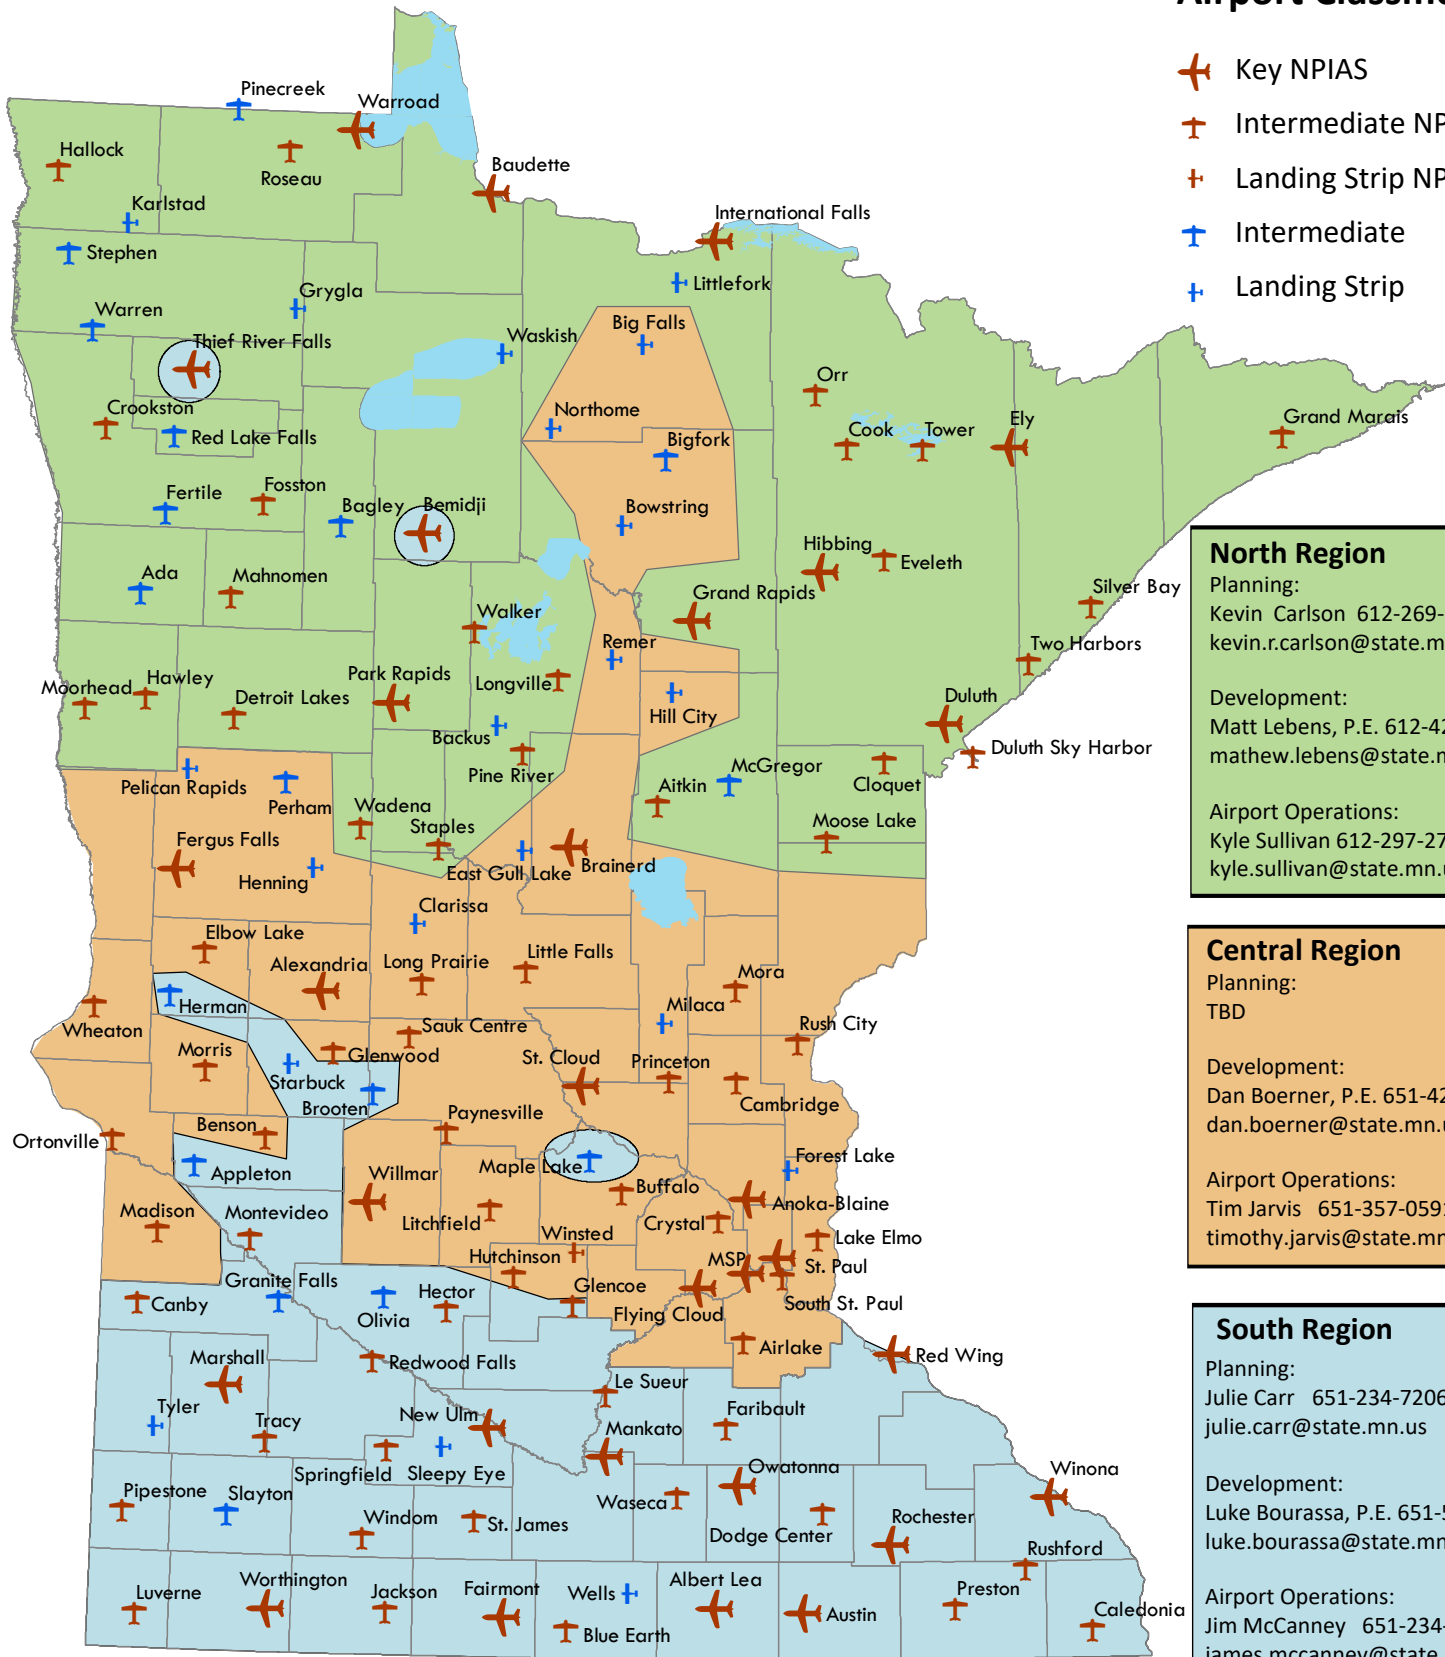

MnDOT Aeronautics Planning, Development & Airport Operations Regions

Airport Classification

-  Key NPIAS
-  Intermediate NPIAS
-  Landing Strip NPIAS
-  Intermediate
-  Landing Strip

North Region
 Planning:
 Kevin Carlson 612-269-5370
 kevin.r.carlson@state.mn.us
 Development:
 Matt Lebens, P.E. 612-422-4171
 mathew.lebens@state.mn.us
 Airport Operations:
 Kyle Sullivan 612-297-2739
 kyle.sullivan@state.mn.us