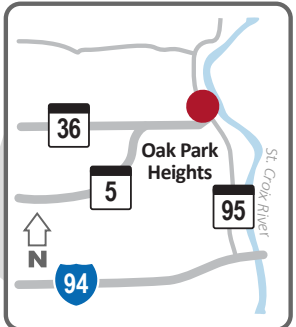

- The left lane of the EB I-94 to 4th St. ramp is closed through early September
- Beginning 12:01 a.m. Mon, Aug. 21, the ramp from Broadway Ave. to EB I-94 will be closed through Mon, Aug. 28

From 7 p.m. Fri, Aug. 18 through 9 a.m. Sat, Aug. 19, the ramp from EB I-394 to NB Hwy 169 will be closed

Beginning Mon, Aug. 21 through Fri, Aug. 25, the southeast quadrant of Vine Hill Rd. will be closed

Hwy 5 is now open at Orchard Rd. There will be intermittent lane closures as trail work is completed through late-September.

ALL lanes on Hwy 51/Snelling Ave. will be open through the Minnesota State Fair between Wed, Aug. 23 and Mon, Sept. 5. Minor cleanup work resumes after the fair.

The following ramps are now closed

- EB I-94 to SB Hwy 61
- Etna St. to SB Hwy 61
- White Bear Ave. to EB I-94
- EB I-94 to Ruth St.
- EB I-94 to Hwy 120/Century Ave.

RED
Full closure

ORANGE
Partial closure

This map includes project work that is NEW this weekend

Check out the statewide traffic impacts map for project info. outside the metro area:
mndot.gov/statewidetrafficimpacts/