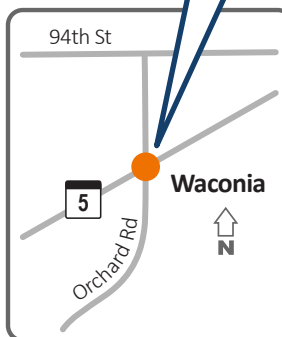

- The left lane of the EB I-94 to 4th St. ramp is closed through early September
- Beginning 12:01 a.m. Mon, Aug. 21, the ramp from Broadway Ave. to EB I-94 will be closed through Mon, Aug. 28

From 7 p.m. Fri, Aug. 18 through 9 a.m. Sat, Aug. 19, the ramp from EB I-394 to NB Hwy 169 will be closed

Beginning Mon, Aug. 21 through Fri, Aug. 25, the southeast quadrant of Vine Hill Rd. will be closed

Hwy 5 is now open at Orchard Rd. There will be intermittent lane closures as trail work is completed through late-September.

ALL lanes on Hwy 51/Snelling Ave. will be open through the Minnesota State Fair between Wed, Aug. 23 and Mon, Sept. 5. Minor cleanup work resumes after the fair.

The following ramps are now closed

- EB I-94 to SB Hwy 61
- Etna St. to SB Hwy 61
- White Bear Ave. to EB I-94
- EB I-94 to Ruth St.
- EB I-94 to Hwy 120/Century Ave.

RED
Full closure

ORANGE
Partial closure

This map includes project work that is NEW this weekend

Check out the statewide traffic impacts map for project info. outside the metro area:
mndot.gov/statewidetrafficimpacts/