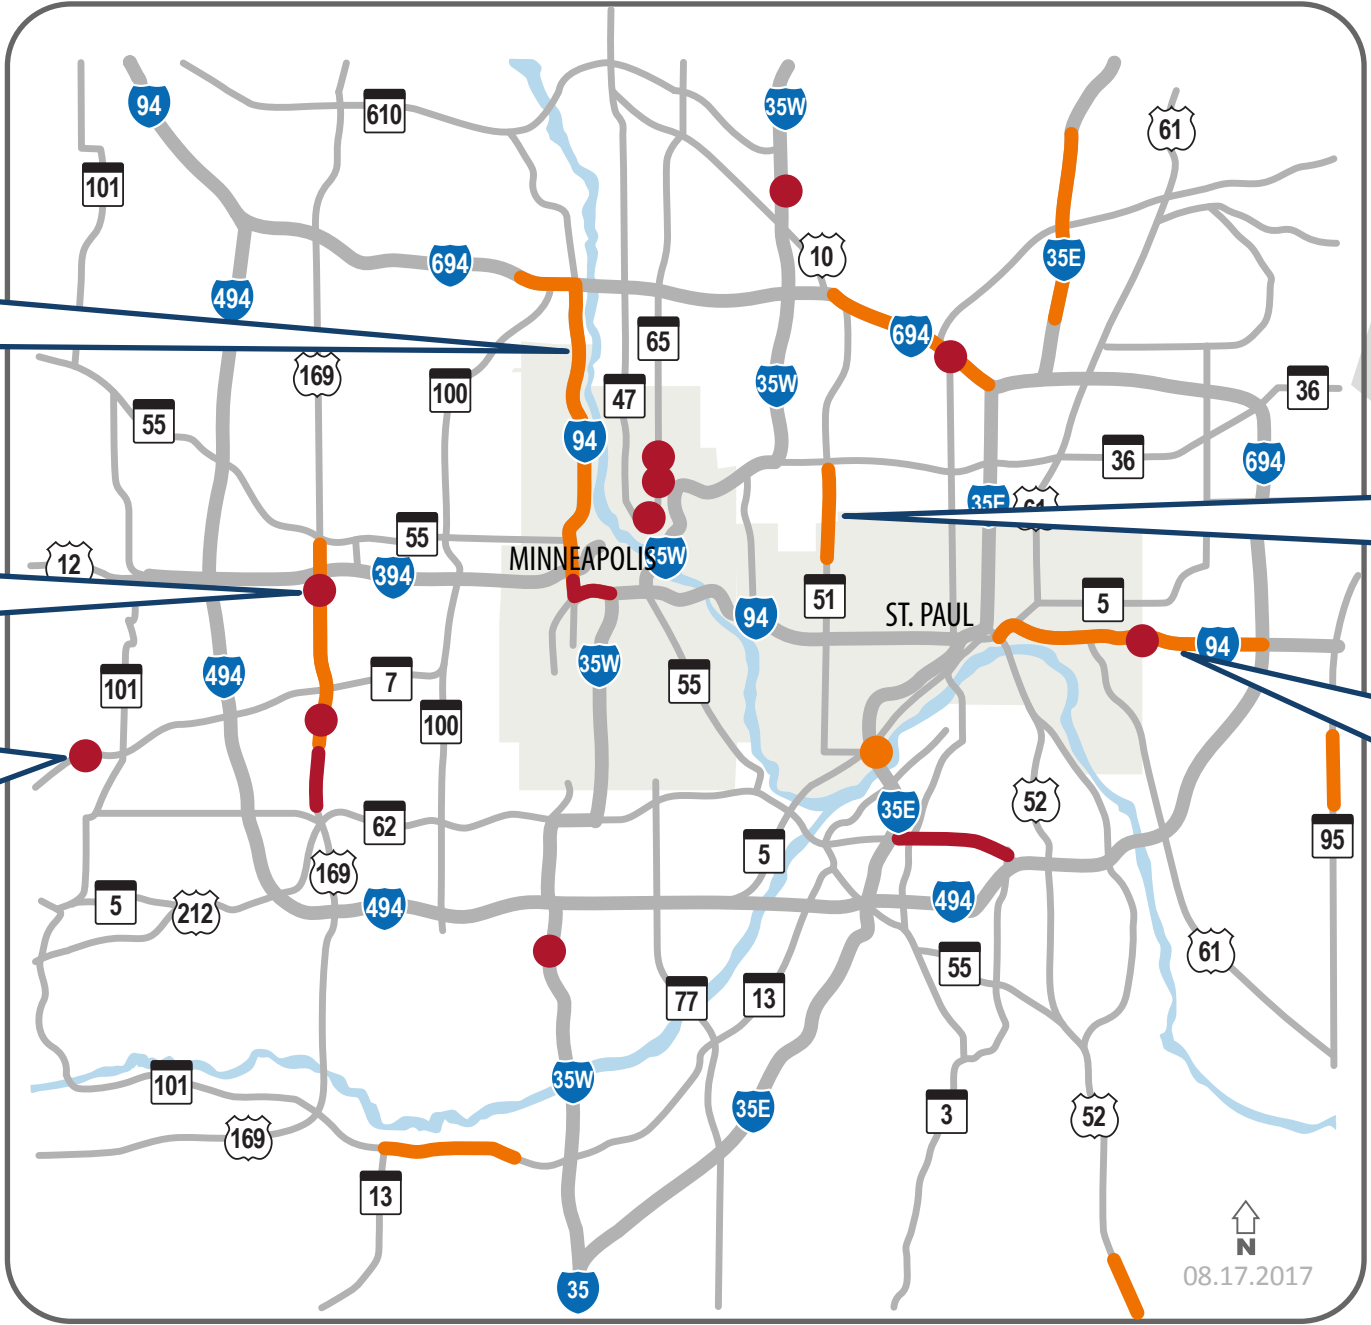

- The left lane of the EB I-94 to 4th St. ramp is closed through early September
- Beginning 12:01 a.m. Mon, Aug. 21, the ramp from Broadway Ave. to EB I-94 will be closed through Mon, Aug. 28

From 7 p.m. Fri, Aug. 18 through 9 a.m. Sat, Aug. 19, the ramp from EB I-394 to NB Hwy 169 will be closed

Beginning Mon, Aug. 21 through Fri, Aug. 25, the southeast quadrant of Vine Hill Rd. will be closed

Hwy 5 is now open at Orchard Rd. There will be intermittent lane closures as trail work is completed through late-September.

ALL lanes on Hwy 51/Snelling Ave. will be open through the Minnesota State Fair between Wed, Aug. 23 and Mon, Sept. 5. Minor cleanup work resumes after the fair.

The following ramps are now closed

- EB I-94 to SB Hwy 61
- Etna St. to SB Hwy 61
- White Bear Ave. to EB I-94
- EB I-94 to Ruth St.
- EB I-94 to Hwy 120/Century Ave.

RED
Full closure

ORANGE
Partial closure

This map includes project work that is NEW this weekend

Check out the statewide traffic impacts map for project info. outside the metro area:
mndot.gov/statewidetrafficimpacts/