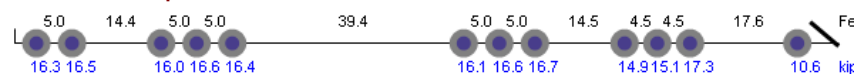

Thumbnail

Vehicle Data

Lane-2
[33011] **Class-13 48mph** **199.0kips** **ESAL=23.348** **1/14/2019 12:26:10**
Overweight. Over GVW.

Photo Not Available

Lane-1
[9497] **Class-13 66mph** **171.8kips** **ESAL=6.112** **1/16/2019 12:26:47**
Overweight. Over GVW.

Lane-1
[3831] **Class-13 57mph** **150.3kips** **ESAL=5.703** **1/22/2019 10:52:46**
Overweight. Over GVW.

Photo Not Available

Lane-1
[114] **Class-13 62mph** **189.1kips** **ESAL=5.665** **1/30/2019 13:32:34**
Overweight. Over GVW.