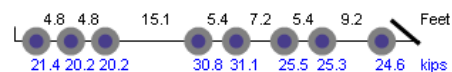

Thumbnail	Vehicle Data
Photo Not Available 	<p>Lane-4 Class-13 63mph 161.7kips ESAL=9.131 1/2/2019 11:33:35 [23960] <i>Overweight. Over GVW.</i></p> 
Photo Not Available 	<p>Lane-4 Class-13 62mph 166.7kips ESAL=11.133 1/2/2019 12:35:21 [24588]</p> 
Photo Not Available 	<p>Lane-4 Class-13 64mph 158.3kips ESAL=9.118 1/2/2019 14:16:21 [25603]</p> 
Photo Not Available 	<p>Lane-4 Class-13 63mph 156.7kips ESAL=8.686 1/2/2019 14:16:51 [25608]</p> 
Photo Not Available 	<p>Lane-4 Class-13 62mph 161.6kips ESAL=10.918 1/3/2019 12:50:45 [33538] <i>Overweight. Over GVW.</i></p> 
Photo Not Available 	<p>Lane-4 Class-13 66mph 154.0kips ESAL=8.313 1/4/2019 15:37:49 [3605] <i>Overweight. Over GVW.</i></p> 
Photo Not Available 	<p>Lane-4 Class-13 65mph 153.5kips ESAL=7.962 1/7/2019 13:56:07 [28713]</p> 
Photo Not Available 	<p>Lane-4 Class-13 63mph 161.5kips ESAL=13.684 1/9/2019 18:47:01 [47278]</p> 
Photo Not Available 	<p>Lane-4 Class-13 53mph 189.3kips ESAL=10.011 1/10/2019 12:32:29 [51905] <i>Overweight. Over GVW.</i></p> 
Photo Not Available 	<p>Lane-4 Class-13 49mph 170.7kips ESAL=12.426 1/10/2019 12:44:11 [52022] <i>Overweight. Over GVW.</i></p> 

Thumbnail

Vehicle Data

Lane-2
[33011] **Class-13 48mph** **199.0kips** **ESAL=23.348** **1/14/2019 12:26:10**
Overweight. Over GVW.

Photo Not Available

Lane-1
[9497] **Class-13 66mph** **171.8kips** **ESAL=6.112** **1/16/2019 12:26:47**
Overweight. Over GVW.

Lane-1
[3831] **Class-13 57mph** **150.3kips** **ESAL=5.703** **1/22/2019 10:52:46**
Overweight. Over GVW.

Photo Not Available

Lane-1
[114] **Class-13 62mph** **189.1kips** **ESAL=5.665** **1/30/2019 13:32:34**
Overweight. Over GVW.