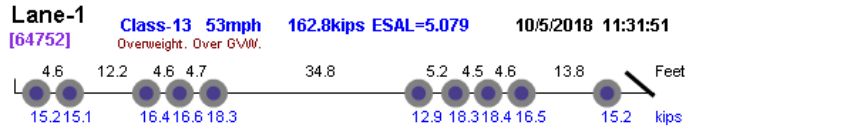

View Vehicles Report, WIM #033

Dates: 10/01/2018 - 10/31/2018

Classes: 4-14

GVW Above: 150 kips; GVW Below: 500 kips; Steer Above: 5 kips; Speed Above: 25 mph

Hour Range: 0-23

Minnesota Department of Transportation
Office of Transportation System Management
Generated by BullReporter

Thumbnail	Vehicle Data

Photo Not Available