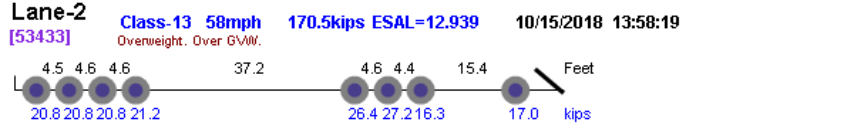

View Vehicles Report, WIM #033

Dates: 10/01/2018 - 10/31/2018

Classes: 4-14

GVW Above: 150 kips; GVW Below: 500 kips; Steer Above: 5 kips; Speed Above: 25 mph

Hour Range: 0-23

Minnesota Department of Transportation
Office of Transportation System Management
Generated by BullReporter

Thumbnail	Vehicle Data

Photo Not Available