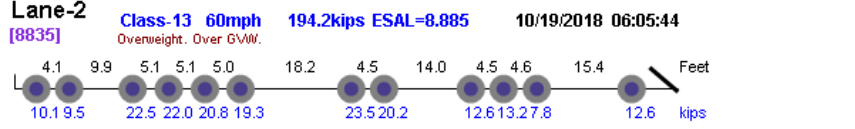

View Vehicles Report, WIM #033

Dates: 10/01/2018 - 10/31/2018

Classes: 4-14

GVW Above: 150 kips; GVW Below: 500 kips; Steer Above: 5 kips; Speed Above: 25 mph

Hour Range: 0-23

Minnesota Department of Transportation
Office of Transportation System Management
Generated by BullReporter

Thumbnail	Vehicle Data

Photo Not Available