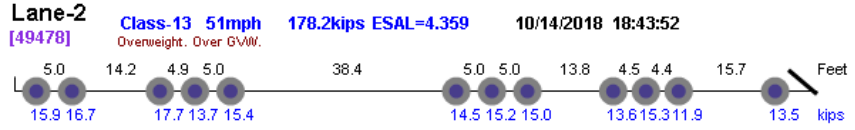

View Vehicles Report, WIM #033

Dates: 10/01/2018 - 10/31/2018

Classes: 4-14

GVW Above: 150 kips; GVW Below: 500 kips; Steer Above: 5 kips; Speed Above: 25 mph

Hour Range: 0-23

Minnesota Department of Transportation
Office of Transportation System Management
Generated by BullReporter

Thumbnail	Vehicle Data

Photo Not Available