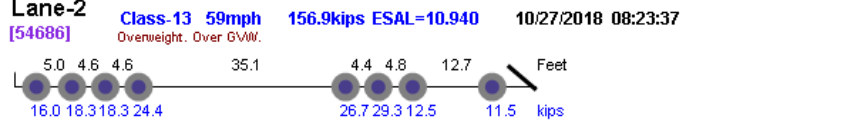

View Vehicles Report, WIM #033

Dates: 10/01/2018 - 10/31/2018

Classes: 4-14

GVW Above: 150 kips; GVW Below: 500 kips; Steer Above: 5 kips; Speed Above: 25 mph

Hour Range: 0-23

Minnesota Department of Transportation
Office of Transportation System Management
Generated by BullReporter

Thumbnail	Vehicle Data

Photo Not Available