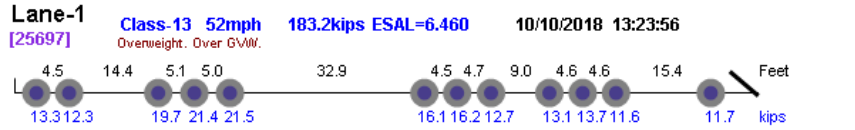

View Vehicles Report, WIM #033

Dates: 10/01/2018 - 10/31/2018

Classes: 4-14

GVW Above: 150 kips; GVW Below: 500 kips; Steer Above: 5 kips; Speed Above: 25 mph

Hour Range: 0-23

Minnesota Department of Transportation
Office of Transportation System Management
Generated by BullReporter

Thumbnail	Vehicle Data

Photo Not Available