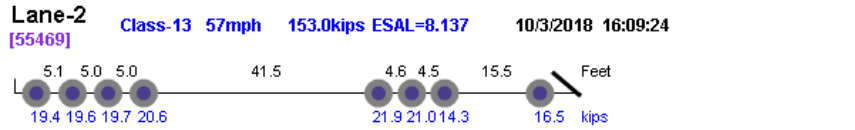

View Vehicles Report, WIM #033

Dates: 10/01/2018 - 10/31/2018

Classes: 4-14

GVW Above: 150 kips; GVW Below: 500 kips; Steer Above: 5 kips; Speed Above: 25 mph

Hour Range: 0-23

Minnesota Department of Transportation
Office of Transportation System Management
Generated by BullReporter

Thumbnail	Vehicle Data

Photo Not Available