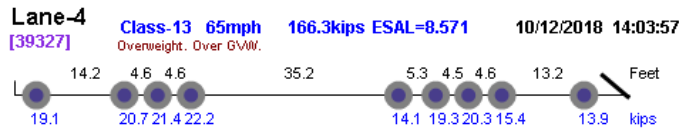

Photo Not Available