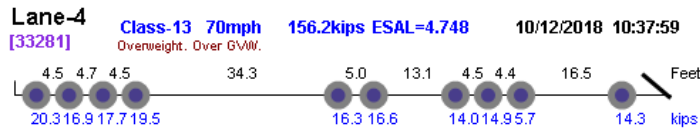

Photo Not Available