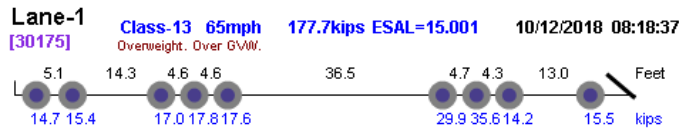

Photo Not Available