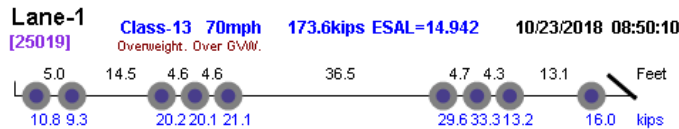

View Vehicles Report, WIM #026

Dates: 10/01/2018 - 10/31/2018

Classes: 4-14

GVW Above: 150 kips; GVW Below: 500 kips; Steer Above: 5 kips; Speed Above: 25 mph

Hour Range: 0-23

Minnesota Department of Transportation
Office of Transportation System Management
Generated by BullReporter

Thumbnail	Vehicle Data
<p>Photo Not Available</p> 	<p>Lane-4 [7060] Class-13 69mph 180.8kips ESAL=11.056 10/1/2018 18:53:46</p> 
<p>Photo Not Available</p> 	<p>Lane-4 [12010] Class-13 58mph 176.7kips ESAL=10.532 10/2/2018 07:10:09</p> 
<p>Photo Not Available</p> 	<p>Lane-4 [35966] Class-13 69mph 151.3kips ESAL=8.653 10/3/2018 12:30:45 <i>Overweight. Over GVW.</i></p> 
<p>Photo Not Available</p> 	<p>Lane-1 [10631] Class-13 65mph 159.9kips ESAL=7.971 10/5/2018 11:15:00 <i>Overweight. Over GVW.</i></p> 
<p>Photo Not Available</p> 	<p>Lane-4 [59839] Class-13 65mph 179.4kips ESAL=7.230 10/7/2018 11:19:52 <i>Overweight. Over GVW.</i></p> 
<p>Photo Not Available</p> 	<p>Lane-1 [21240] Class-13 71mph 153.7kips ESAL=8.003 10/8/2018 11:27:56 <i>Overweight. Over GVW.</i></p> 
<p>Photo Not Available</p> 	<p>Lane-4 [35935] Class-13 52mph 177.4kips ESAL=10.894 10/9/2018 06:39:35</p> 
<p>Photo Not Available</p> 	<p>Lane-1 [38702] Class-13 55mph 153.9kips ESAL=5.383 10/9/2018 09:39:50 <i>Overweight. Over GVW.</i></p> 
<p>Photo Not Available</p> 	<p>Lane-1 [6148] Class-13 71mph 163.1kips ESAL=9.919 10/11/2018 03:10:24 <i>Overweight. Over GVW.</i></p> 
<p>Photo Not Available</p> 	<p>Lane-4 [28365] Class-13 70mph 161.6kips ESAL=11.276 10/12/2018 06:24:18 <i>Overweight. Over GVW.</i></p> 

Photo Not Available

Photo Not Available

Photo Not Available

Photo Not Available

Photo Not Available