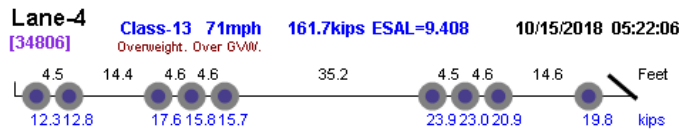

Photo Not Available