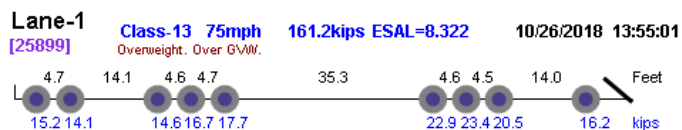

Photo Not Available