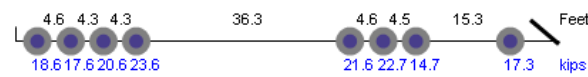

Photo Not Available

Lane-2 Class-13 63mph 166.0kips ESAL=11.840 9/20/2018 11:02:23

Photo Not Available

Lane-2 Class-13 64mph 156.7kips ESAL=8.442 9/20/2018 12:39:09

Photo Not Available

Lane-2 Class-13 71mph 166.6kips ESAL=10.870 9/21/2018 10:34:35

Photo Not Available

Lane-2 Class-13 53mph 154.2kips ESAL=10.227 9/28/2018 06:06:07

Photo Not Available

Lane-2 Class-13 68mph 158.8kips ESAL=9.157 9/28/2018 11:43:00

Photo Not Available

Lane-2 Class-13 60mph 196.1kips ESAL=14.487 9/30/2018 12:46:07