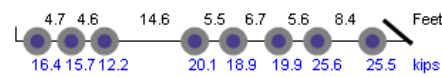

Photo Not Available

Lane-2 Class-13 53mph 154.2kips ESAL=10.227 9/28/2018 06:06:07

Photo Not Available

Lane-2 Class-13 68mph 158.8kips ESAL=9.157 9/28/2018 11:43:00

Photo Not Available

Lane-2 Class-13 60mph 196.1kips ESAL=14.487 9/30/2018 12:46:07