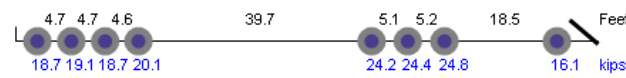

Photo Not Available

Lane-2 Class-13 63mph 166.0kips ESAL=11.840 9/20/2018 11:02:23

Photo Not Available

Lane-2 Class-13 64mph 156.7kips ESAL=8.442 9/20/2018 12:39:09

Photo Not Available

Lane-2 Class-13 71mph 166.6kips ESAL=10.870 9/21/2018 10:34:35

Photo Not Available

Lane-2 Class-13 53mph 154.2kips ESAL=10.227 9/28/2018 06:06:07

Photo Not Available

Lane-2 Class-13 68mph 158.8kips ESAL=9.157 9/28/2018 11:43:00

Photo Not Available

Lane-2 Class-13 60mph 196.1kips ESAL=14.487 9/30/2018 12:46:07