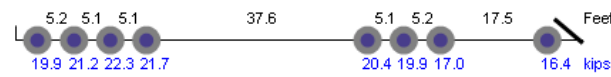

Photo Not Available

Lane-2 Class-13 53mph 154.2kips ESAL=10.227 9/28/2018 06:06:07

Photo Not Available

Lane-2 Class-13 68mph 158.8kips ESAL=9.157 9/28/2018 11:43:00

Photo Not Available

Lane-2 Class-13 60mph 196.1kips ESAL=14.487 9/30/2018 12:46:07