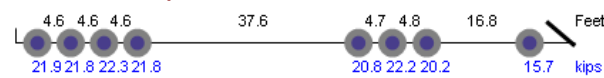

Photo Not Available

Lane-2 Class-13 63mph 166.0kips ESAL=11.840 9/20/2018 11:02:23

Photo Not Available

Lane-2 Class-13 64mph 156.7kips ESAL=8.442 9/20/2018 12:39:09

Photo Not Available

Lane-2 Class-13 71mph 166.6kips ESAL=10.870 9/21/2018 10:34:35

Photo Not Available

Lane-2 Class-13 53mph 154.2kips ESAL=10.227 9/28/2018 06:06:07

Photo Not Available

Lane-2 Class-13 68mph 158.8kips ESAL=9.157 9/28/2018 11:43:00

Photo Not Available

Lane-2 Class-13 60mph 196.1kips ESAL=14.487 9/30/2018 12:46:07