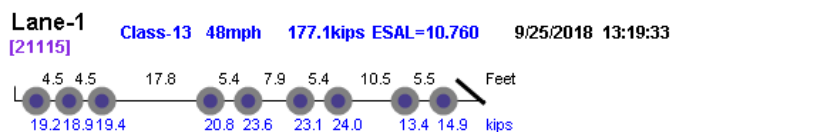

Photo Not Available

Photo Not Available

Photo Not Available

Photo Not Available

Lane-4
[35125]

Class-13 63mph 154.6kips ESAL=9.342

9/26/2018 17:33:19

Overweight. Over GVW.