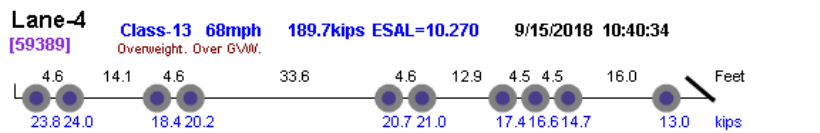

Thumbnail	Vehicle Data
-----------	--------------

Photo Not Available

Photo Not Available

Photo Not Available

Photo Not Available

Photo Not Available

Photo Not Available

Photo Not Available

Photo Not Available

Photo Not Available

Photo Not Available

Photo Not Available

Lane-4
[35125]

Class-13 63mph 154.6kips ESAL=9.342

9/26/2018 17:33:19

Overweight. Over GVW.