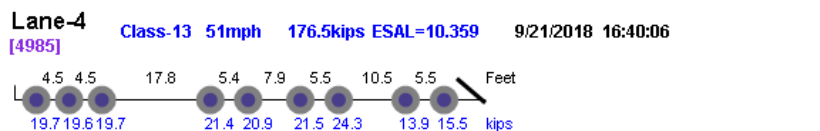

Photo Not Available

Photo Not Available

Photo Not Available

Photo Not Available

Lane-4
[35125]

Class-13 63mph 154.6kips ESAL=9.342

9/26/2018 17:33:19

Overweight. Over GVW.