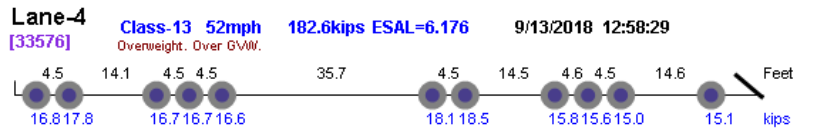

Thumbnail	Vehicle Data
-----------	--------------

Photo Not Available

Photo Not Available

Photo Not Available

Photo Not Available

Photo Not Available

Photo Not Available

Photo Not Available

Photo Not Available

Photo Not Available

Photo Not Available

Photo Not Available

Lane-4
[35125]

Class-13 63mph 154.6kips ESAL=9.342

9/26/2018 17:33:19

Overweight. Over GVW.