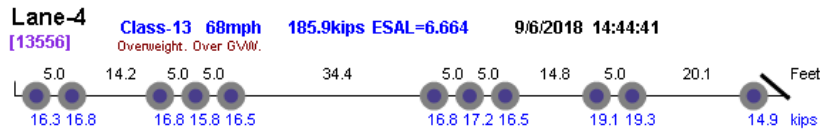

Thumbnail	Vehicle Data
-----------	--------------

Photo Not Available

Photo Not Available

Photo Not Available

Photo Not Available

Photo Not Available

Photo Not Available

Photo Not Available

Photo Not Available

Photo Not Available

Photo Not Available

Photo Not Available

Lane-4
[35125]

Class-13 63mph 154.6kips ESAL=9.342

9/26/2018 17:33:19

Overweight. Over GVW.