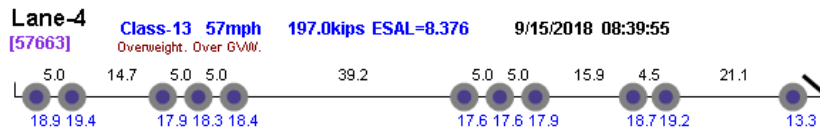

Thumbnail	Vehicle Data
-----------	--------------

Photo Not Available

Photo Not Available

Photo Not Available

Photo Not Available

Photo Not Available

Photo Not Available

Photo Not Available

Photo Not Available

Photo Not Available

Photo Not Available

Photo Not Available

Lane-4
[35125]

Class-13 63mph 154.6kips ESAL=9.342

9/26/2018 17:33:19

Overweight. Over GVW.