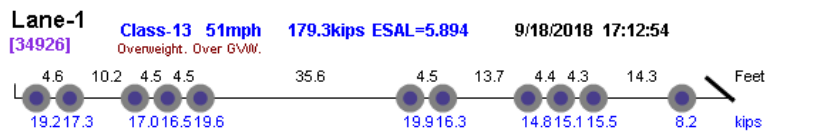

Thumbnail	Vehicle Data
-----------	--------------

Photo Not Available

Photo Not Available

Photo Not Available

Photo Not Available

Photo Not Available

Photo Not Available

Photo Not Available

Photo Not Available

Photo Not Available

Photo Not Available

Photo Not Available

Lane-4
[35125]

Class-13 63mph 154.6kips ESAL=9.342

9/26/2018 17:33:19

Overweight. Over GVW.