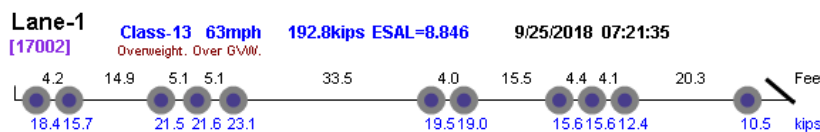

Photo Not Available

Photo Not Available

Photo Not Available

Photo Not Available

Lane-4
[35125]

Class-13 63mph 154.6kips ESAL=9.342

9/26/2018 17:33:19

Overweight. Over GVW.