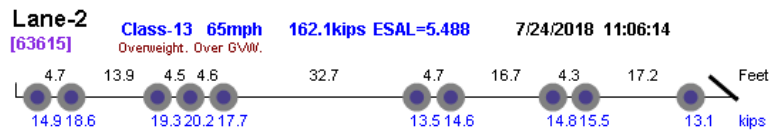

Thumbnail	Vehicle Data
Photo Not Available 	<p>Lane-2 Class-13 65mph 153.6kips ESAL=14.373 7/5/2018 06:49:20 [576]</p> 
Photo Not Available 	<p>Lane-2 Class-13 68mph 192.5kips ESAL=10.651 7/9/2018 09:09:33 [54599] <i>Overweight. Over GVW.</i></p> 
Photo Not Available 	<p>Lane-2 Class-13 65mph 169.5kips ESAL=13.537 7/9/2018 09:45:35 [55001] <i>Overweight. Over GVW.</i></p> 
Photo Not Available 	<p>Lane-2 Class-13 72mph 215.4kips ESAL=10.280 7/10/2018 07:13:58 [1989] <i>Overweight. Over GVW.</i></p> 
Photo Not Available 	<p>Lane-2 Class-13 67mph 164.5kips ESAL=11.137 7/10/2018 17:01:08 [10226] <i>Overweight. Over GVW.</i></p> 
Photo Not Available 	<p>Lane-2 Class-13 65mph 176.9kips ESAL=11.915 7/11/2018 05:09:08 [14187] <i>Overweight. Over GVW.</i></p> 
Photo Not Available 	<p>Lane-2 Class-13 73mph 223.9kips ESAL=10.767 7/11/2018 08:53:32 [16311] <i>Overweight. Over GVW.</i></p> 
Photo Not Available 	<p>Lane-2 Class-13 54mph 190.2kips ESAL=10.285 7/12/2018 07:13:02 [28732]</p> 
Photo Not Available 	<p>Lane-2 Class-13 66mph 173.5kips ESAL=13.158 7/21/2018 16:23:57 [29477] <i>Overweight. Over GVW.</i></p> 
Photo Not Available 	<p>Lane-2 Class-13 65mph 158.3kips ESAL=15.733 7/24/2018 10:21:24 [63084]</p> 

Thumbnail

Vehicle Data

Photo Not Available

Photo Not Available

Photo Not Available

Photo Not Available

Photo Not Available