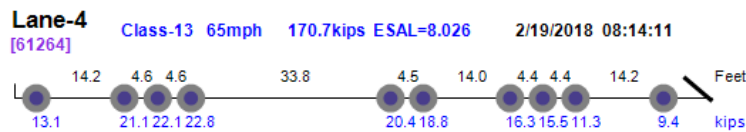

Thumbnail	Vehicle Data
Photo Not Available 	<p>Lane-4 Class-13 52mph 151.0kips ESAL=9.813 2/1/2018 06:33:10 [29833]</p> 
Photo Not Available 	<p>Lane-2 Class-14 67mph 179.3kips ESAL=5730.388 2/1/2018 09:47:18 [30918]</p> 
Photo Not Available 	<p>Lane-1 Class-13 51mph 166.5kips ESAL=14.464 2/1/2018 18:33:01 [34363]</p> 
Photo Not Available 	<p>Lane-4 Class-13 55mph 174.6kips ESAL=8.621 2/13/2018 12:56:48 [30761]</p> 
Photo Not Available 	<p>Lane-4 Class-13 52mph 164.2kips ESAL=11.957 2/14/2018 07:18:52 [34341]</p> 
Photo Not Available 	<p>Lane-4 Class-13 64mph 165.3kips ESAL=6.977 2/14/2018 08:46:03 [35004]</p> 
Photo Not Available 	<p>Lane-4 Class-13 66mph 156.0kips ESAL=8.743 2/14/2018 09:20:46 [35186]</p> 
Photo Not Available 	<p>Lane-4 Class-13 70mph 180.0kips ESAL=15.481 2/14/2018 12:24:44 [36235]</p> 
Photo Not Available 	<p>Lane-4 Class-13 65mph 169.1kips ESAL=12.626 2/14/2018 13:12:20 [36498]</p> 
Photo Not Available 	<p>Lane-1 Class-13 57mph 178.4kips ESAL=11.058 2/14/2018 14:24:26 [36903]</p> 

Photo Not Available

Photo Not Available

Photo Not Available

Photo Not Available

Photo Not Available

Photo Not Available

Photo Not Available

Thumbnail

Vehicle Data

Lane-4
[35031] **Class-13 64mph 168.1kips ESAL=6.647 2/26/2018 10:31:02**