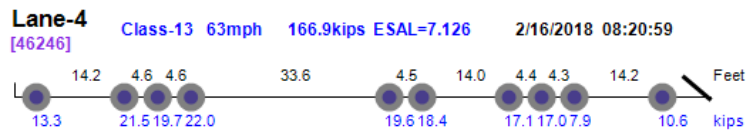

Thumbnail	Vehicle Data
Photo Not Available 	<p>Lane-4 Class-13 52mph 151.0kips ESAL=9.813 2/1/2018 06:33:10 [29833]</p> 
Photo Not Available 	<p>Lane-2 Class-14 67mph 179.3kips ESAL=5730.388 2/1/2018 09:47:18 [30918]</p> 
Photo Not Available 	<p>Lane-1 Class-13 51mph 166.5kips ESAL=14.464 2/1/2018 18:33:01 [34363]</p> 
Photo Not Available 	<p>Lane-4 Class-13 55mph 174.6kips ESAL=8.621 2/13/2018 12:56:48 [30761]</p> 
Photo Not Available 	<p>Lane-4 Class-13 52mph 164.2kips ESAL=11.957 2/14/2018 07:18:52 [34341]</p> 
Photo Not Available 	<p>Lane-4 Class-13 64mph 165.3kips ESAL=6.977 2/14/2018 08:46:03 [35004]</p> 
Photo Not Available 	<p>Lane-4 Class-13 66mph 156.0kips ESAL=8.743 2/14/2018 09:20:46 [35186]</p> 
Photo Not Available 	<p>Lane-4 Class-13 70mph 180.0kips ESAL=15.481 2/14/2018 12:24:44 [36235]</p> 
Photo Not Available 	<p>Lane-4 Class-13 65mph 169.1kips ESAL=12.626 2/14/2018 13:12:20 [36498]</p> 
Photo Not Available 	<p>Lane-1 Class-13 57mph 178.4kips ESAL=11.058 2/14/2018 14:24:26 [36903]</p> 

Photo Not Available

Photo Not Available

Photo Not Available

Photo Not Available

Photo Not Available

Photo Not Available

Photo Not Available

Thumbnail

Vehicle Data

Lane-4
[35031] **Class-13 64mph 168.1kips ESAL=6.647 2/26/2018 10:31:02**