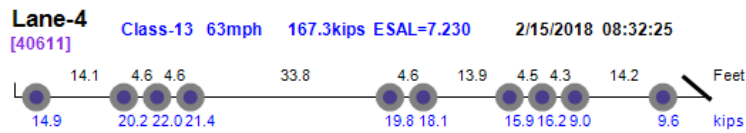

Thumbnail	Vehicle Data
Photo Not Available 	<p>Lane-4 Class-13 52mph 151.0kips ESAL=9.813 2/1/2018 06:33:10 [29833]</p> 
Photo Not Available 	<p>Lane-2 Class-14 67mph 179.3kips ESAL=5730.388 2/1/2018 09:47:18 [30918]</p> 
Photo Not Available 	<p>Lane-1 Class-13 51mph 166.5kips ESAL=14.464 2/1/2018 18:33:01 [34363]</p> 
Photo Not Available 	<p>Lane-4 Class-13 55mph 174.6kips ESAL=8.621 2/13/2018 12:56:48 [30761]</p> 
Photo Not Available 	<p>Lane-4 Class-13 52mph 164.2kips ESAL=11.957 2/14/2018 07:18:52 [34341]</p> 
Photo Not Available 	<p>Lane-4 Class-13 64mph 165.3kips ESAL=6.977 2/14/2018 08:46:03 [35004]</p> 
Photo Not Available 	<p>Lane-4 Class-13 66mph 156.0kips ESAL=8.743 2/14/2018 09:20:46 [35186]</p> 
Photo Not Available 	<p>Lane-4 Class-13 70mph 180.0kips ESAL=15.481 2/14/2018 12:24:44 [36235]</p> 
Photo Not Available 	<p>Lane-4 Class-13 65mph 169.1kips ESAL=12.626 2/14/2018 13:12:20 [36498]</p> 
Photo Not Available 	<p>Lane-1 Class-13 57mph 178.4kips ESAL=11.058 2/14/2018 14:24:26 [36903]</p> 

Photo Not Available

Photo Not Available

Photo Not Available

Photo Not Available

Photo Not Available

Photo Not Available

Photo Not Available

Thumbnail

Vehicle Data

Lane-4
[35031] **Class-13 64mph 168.1kips ESAL=6.647 2/26/2018 10:31:02**