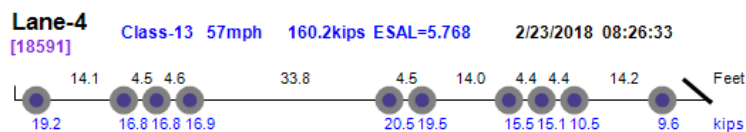

Thumbnail	Vehicle Data
Photo Not Available 	<p>Lane-4 Class-13 52mph 151.0kips ESAL=9.813 2/1/2018 06:33:10 [29833]</p> 
Photo Not Available 	<p>Lane-2 Class-14 67mph 179.3kips ESAL=5730.388 2/1/2018 09:47:18 [30918]</p> 
Photo Not Available 	<p>Lane-1 Class-13 51mph 166.5kips ESAL=14.464 2/1/2018 18:33:01 [34363]</p> 
Photo Not Available 	<p>Lane-4 Class-13 55mph 174.6kips ESAL=8.621 2/13/2018 12:56:48 [30761]</p> 
Photo Not Available 	<p>Lane-4 Class-13 52mph 164.2kips ESAL=11.957 2/14/2018 07:18:52 [34341]</p> 
Photo Not Available 	<p>Lane-4 Class-13 64mph 165.3kips ESAL=6.977 2/14/2018 08:46:03 [35004]</p> 
Photo Not Available 	<p>Lane-4 Class-13 66mph 156.0kips ESAL=8.743 2/14/2018 09:20:46 [35186]</p> 
Photo Not Available 	<p>Lane-4 Class-13 70mph 180.0kips ESAL=15.481 2/14/2018 12:24:44 [36235]</p> 
Photo Not Available 	<p>Lane-4 Class-13 65mph 169.1kips ESAL=12.626 2/14/2018 13:12:20 [36498]</p> 
Photo Not Available 	<p>Lane-1 Class-13 57mph 178.4kips ESAL=11.058 2/14/2018 14:24:26 [36903]</p> 

Photo Not Available

Photo Not Available

Photo Not Available

Photo Not Available

Photo Not Available

Photo Not Available

Photo Not Available

Thumbnail

Vehicle Data

Lane-4
[35031] **Class-13 64mph 168.1kips ESAL=6.647 2/26/2018 10:31:02**