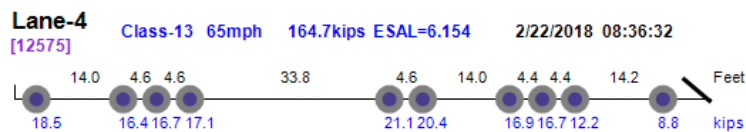

Thumbnail	Vehicle Data
Photo Not Available 	<p>Lane-4 Class-13 52mph 151.0kips ESAL=9.813 2/1/2018 06:33:10 [29833]</p> 
Photo Not Available 	<p>Lane-2 Class-14 67mph 179.3kips ESAL=5730.388 2/1/2018 09:47:18 [30918]</p> 
Photo Not Available 	<p>Lane-1 Class-13 51mph 166.5kips ESAL=14.464 2/1/2018 18:33:01 [34363]</p> 
Photo Not Available 	<p>Lane-4 Class-13 55mph 174.6kips ESAL=8.621 2/13/2018 12:56:48 [30761]</p> 
Photo Not Available 	<p>Lane-4 Class-13 52mph 164.2kips ESAL=11.957 2/14/2018 07:18:52 [34341]</p> 
Photo Not Available 	<p>Lane-4 Class-13 64mph 165.3kips ESAL=6.977 2/14/2018 08:46:03 [35004]</p> 
Photo Not Available 	<p>Lane-4 Class-13 66mph 156.0kips ESAL=8.743 2/14/2018 09:20:46 [35186]</p> 
Photo Not Available 	<p>Lane-4 Class-13 70mph 180.0kips ESAL=15.481 2/14/2018 12:24:44 [36235]</p> 
Photo Not Available 	<p>Lane-4 Class-13 65mph 169.1kips ESAL=12.626 2/14/2018 13:12:20 [36498]</p> 
Photo Not Available 	<p>Lane-1 Class-13 57mph 178.4kips ESAL=11.058 2/14/2018 14:24:26 [36903]</p> 

Photo Not Available

Photo Not Available

Photo Not Available

Photo Not Available

Photo Not Available

Photo Not Available

Photo Not Available

Thumbnail

Vehicle Data

Lane-4
[35031] **Class-13 64mph 168.1kips ESAL=6.647 2/26/2018 10:31:02**