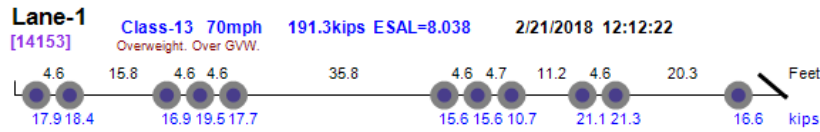

# View Vehicles Report, WIM #026

Dates: 02/01/2018 - 02/28/2018

Classes: 4-14

GVW Above: 150 kips; GVW Below: 500 kips; Steer Above: 5 kips; Speed Above: 25 mph

Hour Range: 0-23

Minnesota Department of Transportation  
Office of Transportation System Management  
Generated by BullReporter

Thumbnail	Vehicle Data
-----------	--------------

Photo Not Available

Photo Not Available

Photo Not Available