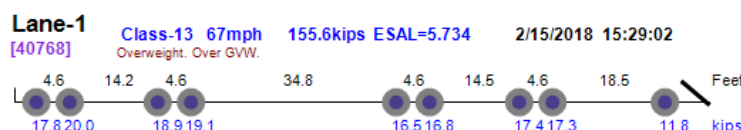

View Vehicles Report, WIM #026

Dates: 02/01/2018 - 02/28/2018

Classes: 4-14

GVW Above: 150 kips; GVW Below: 500 kips; Steer Above: 5 kips; Speed Above: 25 mph

Hour Range: 0-23

Minnesota Department of Transportation
Office of Transportation System Management
Generated by BullReporter

Thumbnail	Vehicle Data

Photo Not Available