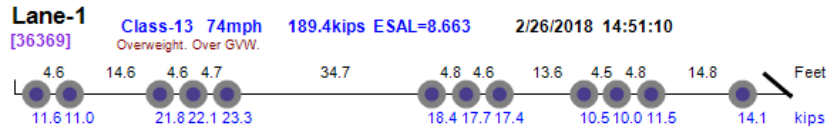

# View Vehicles Report, WIM #026

Dates: 02/01/2018 - 02/28/2018

Classes: 4-14

GVW Above: 150 kips; GVW Below: 500 kips; Steer Above: 5 kips; Speed Above: 25 mph

Hour Range: 0-23

Minnesota Department of Transportation  
Office of Transportation System Management  
Generated by BullReporter

Thumbnail	Vehicle Data
-----------	--------------

Photo Not Available

Photo Not Available

Photo Not Available