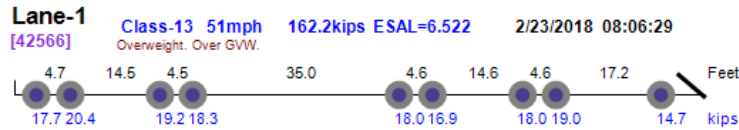

# View Vehicles Report, WIM #026

Dates: 02/01/2018 - 02/28/2018

Classes: 4-14

GVW Above: 150 kips; GVW Below: 500 kips; Steer Above: 5 kips; Speed Above: 25 mph

Hour Range: 0-23

Minnesota Department of Transportation  
Office of Transportation System Management  
Generated by BullReporter

Thumbnail	Vehicle Data
-----------	--------------

Photo Not Available

Photo Not Available

Photo Not Available