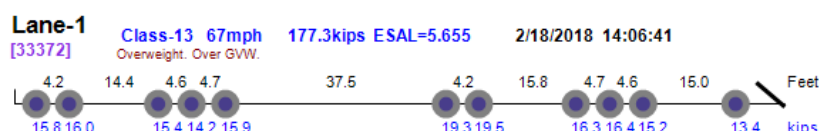

View Vehicles Report, WIM #026

Dates: 02/01/2018 - 02/28/2018

Classes: 4-14

GVW Above: 150 kips; GVW Below: 500 kips; Steer Above: 5 kips; Speed Above: 25 mph

Hour Range: 0-23

Minnesota Department of Transportation
Office of Transportation System Management
Generated by BullReporter

Thumbnail	Vehicle Data

Photo Not Available