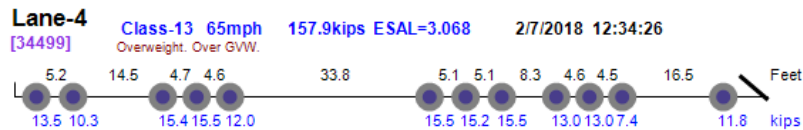

View Vehicles Report, WIM #026

Dates: 02/01/2018 - 02/28/2018

Classes: 4-14

GVW Above: 150 kips; GVW Below: 500 kips; Steer Above: 5 kips; Speed Above: 25 mph

Hour Range: 0-23

Minnesota Department of Transportation
Office of Transportation System Management
Generated by BullReporter

Thumbnail	Vehicle Data

Photo Not Available