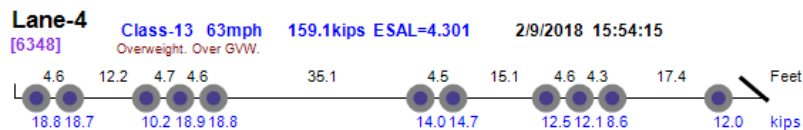

View Vehicles Report, WIM #026

Dates: 02/01/2018 - 02/28/2018

Classes: 4-14

GVW Above: 150 kips; GVW Below: 500 kips; Steer Above: 5 kips; Speed Above: 25 mph

Hour Range: 0-23

Minnesota Department of Transportation
Office of Transportation System Management
Generated by BullReporter

Thumbnail	Vehicle Data

Photo Not Available