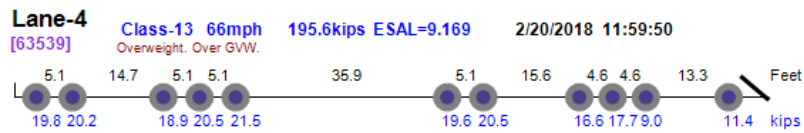

# View Vehicles Report, WIM #026

Dates: 02/01/2018 - 02/28/2018

Classes: 4-14

GVW Above: 150 kips; GVW Below: 500 kips; Steer Above: 5 kips; Speed Above: 25 mph

Hour Range: 0-23

Minnesota Department of Transportation  
Office of Transportation System Management  
Generated by BullReporter

Thumbnail	Vehicle Data
-----------	--------------

Photo Not Available

Photo Not Available

Photo Not Available