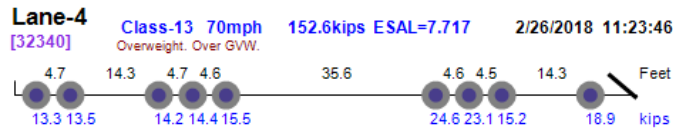

# View Vehicles Report, WIM #026

Dates: 02/01/2018 - 02/28/2018

Classes: 4-14

GVW Above: 150 kips; GVW Below: 500 kips; Steer Above: 5 kips; Speed Above: 25 mph

Hour Range: 0-23

Minnesota Department of Transportation  
Office of Transportation System Management  
Generated by BullReporter

Thumbnail	Vehicle Data
-----------	--------------

Photo Not Available

Photo Not Available

Photo Not Available