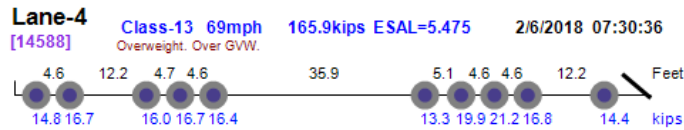

View Vehicles Report, WIM #026

Dates: 02/01/2018 - 02/28/2018

Classes: 4-14

GVW Above: 150 kips; GVW Below: 500 kips; Steer Above: 5 kips; Speed Above: 25 mph

Hour Range: 0-23

Minnesota Department of Transportation
Office of Transportation System Management
Generated by BullReporter

Thumbnail	Vehicle Data

Photo Not Available