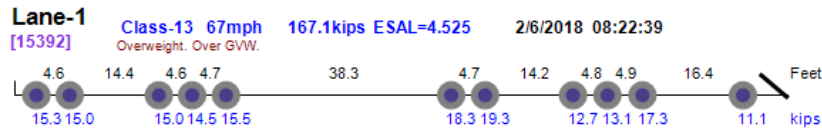

View Vehicles Report, WIM #026

Dates: 02/01/2018 - 02/28/2018

Classes: 4-14

GVW Above: 150 kips; GVW Below: 500 kips; Steer Above: 5 kips; Speed Above: 25 mph

Hour Range: 0-23

Minnesota Department of Transportation
Office of Transportation System Management
Generated by BullReporter

Thumbnail	Vehicle Data

Photo Not Available