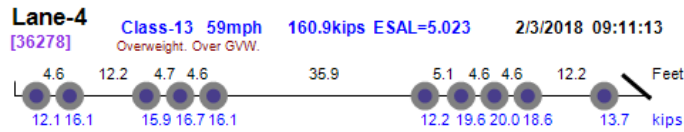

View Vehicles Report, WIM #026

Dates: 02/01/2018 - 02/28/2018

Classes: 4-14

GVW Above: 150 kips; GVW Below: 500 kips; Steer Above: 5 kips; Speed Above: 25 mph

Hour Range: 0-23

Minnesota Department of Transportation
Office of Transportation System Management
Generated by BullReporter

Thumbnail	Vehicle Data

Photo Not Available