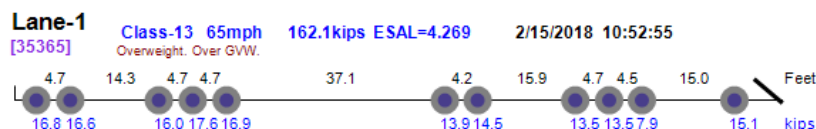

View Vehicles Report, WIM #026

Dates: 02/01/2018 - 02/28/2018

Classes: 4-14

GVW Above: 150 kips; GVW Below: 500 kips; Steer Above: 5 kips; Speed Above: 25 mph

Hour Range: 0-23

Minnesota Department of Transportation
Office of Transportation System Management
Generated by BullReporter

Thumbnail	Vehicle Data

Photo Not Available