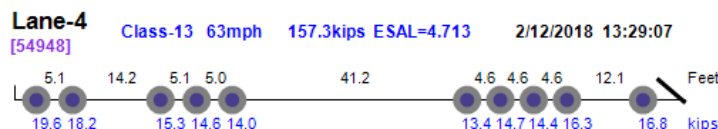

View Vehicles Report, WIM #026

Dates: 02/01/2018 - 02/28/2018

Classes: 4-14

GVW Above: 150 kips; GVW Below: 500 kips; Steer Above: 5 kips; Speed Above: 25 mph

Hour Range: 0-23

Minnesota Department of Transportation
Office of Transportation System Management
Generated by BullReporter

Thumbnail	Vehicle Data

Photo Not Available