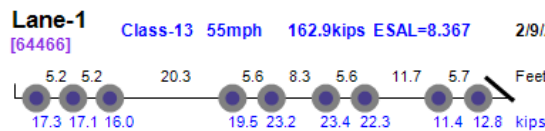

View Vehicles Report, WIM #026

Dates: 02/01/2018 - 02/28/2018

Classes: 4-14

GVW Above: 150 kips; GVW Below: 500 kips; Steer Above: 5 kips; Speed Above: 25 mph

Hour Range: 0-23

Minnesota Department of Transportation
Office of Transportation System Management
Generated by BullReporter

Thumbnail	Vehicle Data

Photo Not Available