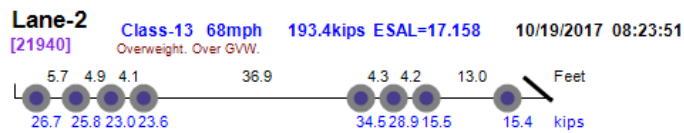

# View Vehicles Report, WIM #061

Dates: 10/01/2017 - 10/31/2017

Classes: 4-14

GVW Above: 150 kips; GVW Below: 500 kips; Steer Above: 5 kips; Speed Above: 25 mph

Hour Range: 0-23

Minnesota Department of Transportation  
Office of Transportation System Management  
Generated by BullReporter

Thumbnail	Vehicle Data
-----------	--------------

Photo Not Available

Photo Not Available

Photo Not Available

Photo Not Available

Photo Not Available

Photo Not Available

Photo Not Available