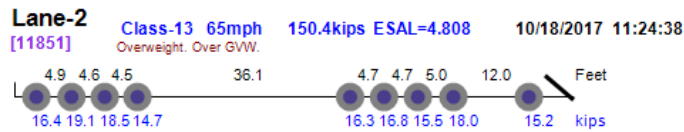

# View Vehicles Report, WIM #061

Dates: 10/01/2017 - 10/31/2017

Classes: 4-14

GVW Above: 150 kips; GVW Below: 500 kips; Steer Above: 5 kips; Speed Above: 25 mph

Hour Range: 0-23

Minnesota Department of Transportation  
Office of Transportation System Management  
Generated by BullReporter

Thumbnail	Vehicle Data
-----------	--------------

Photo Not Available

Photo Not Available

Photo Not Available

Photo Not Available

Photo Not Available

Photo Not Available

Photo Not Available