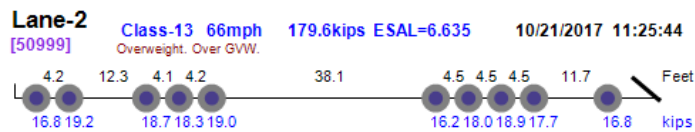

# View Vehicles Report, WIM #061

Dates: 10/01/2017 - 10/31/2017

Classes: 4-14

GVW Above: 150 kips; GVW Below: 500 kips; Steer Above: 5 kips; Speed Above: 25 mph

Hour Range: 0-23

Minnesota Department of Transportation  
Office of Transportation System Management  
Generated by BullReporter

Thumbnail	Vehicle Data
-----------	--------------

Photo Not Available

Photo Not Available

Photo Not Available

Photo Not Available

Photo Not Available

Photo Not Available

Photo Not Available