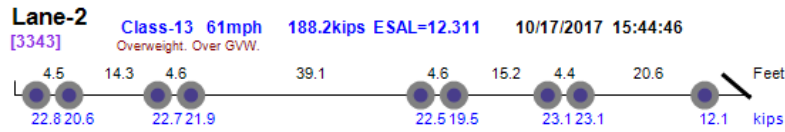

# View Vehicles Report, WIM #061

Dates: 10/01/2017 - 10/31/2017

Classes: 4-14

GVW Above: 150 kips; GVW Below: 500 kips; Steer Above: 5 kips; Speed Above: 25 mph

Hour Range: 0-23

Minnesota Department of Transportation  
Office of Transportation System Management  
Generated by BullReporter

Thumbnail	Vehicle Data
-----------	--------------

Photo Not Available

Photo Not Available

Photo Not Available

Photo Not Available

Photo Not Available

Photo Not Available

Photo Not Available