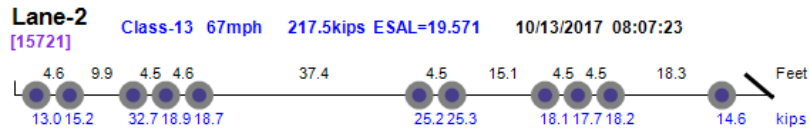

# View Vehicles Report, WIM #061

Dates: 10/01/2017 - 10/31/2017

Classes: 4-14

GVW Above: 150 kips; GVW Below: 500 kips; Steer Above: 5 kips; Speed Above: 25 mph

Hour Range: 0-23

Minnesota Department of Transportation  
Office of Transportation System Management  
Generated by BullReporter

Thumbnail	Vehicle Data
-----------	--------------

Photo Not Available

Photo Not Available

Photo Not Available

Photo Not Available

Photo Not Available

Photo Not Available

Photo Not Available