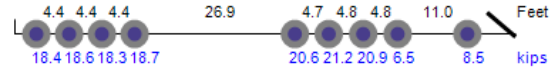

Thumbnail	Vehicle Data
-----------	--------------

Photo Not Available

Lane-2 **Class-13 63mph** **151.6kips ESAL=5.897** **10/5/2017 11:32:32**
[23612] Overweight. Over GVW.

Photo Not Available

Lane-1 **Class-13 66mph** **167.0kips ESAL=9.511** **10/12/2017 09:48:01**
[35059]