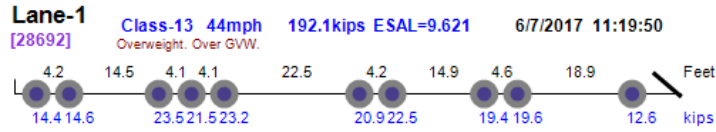

View Vehicles Report, WIM #042

Dates: 6/1/2017 - 6/30/2017

Classes: 4-14

GVW Above: 150 kips; GVW Below: 500 kips; Steer Above: 5 kips; Speed Above: 25 mph

Hour Range: 0-23

Minnesota Department of Transportation
Office of Transportation System Management
Generated by BullReporter

Thumbnail	Vehicle Data
-----------	--------------

Photo Not Available

Photo Not Available