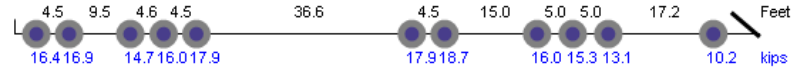

Thumbnail	Vehicle Data
-----------	--------------

Photo Not Available

Lane-1 **Class-13 65mph** **173.0kips ESAL=5.235** **4/3/2017 11:06:04**
[7177] Overweight. Over GVW.

Photo Not Available

Lane-1 **Class-13 45mph** **196.7kips ESAL=6.423** **4/13/2017 13:44:05**
[46108] Overweight. Over GVW.