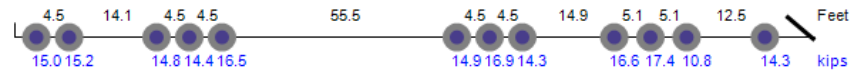

Photo Not Available

Lane-1 Class-13 44mph 163.7kips ESAL=10.399 10/20/2016 16:11:01
[44891] *Overweight. Over GVW.*

Photo Not Available

Lane-4 Class-13 31mph 181.1kips ESAL=4.730 10/23/2016 02:48:20
[4947]