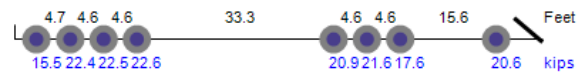

Photo Not Available

Lane-1 Class-13 44mph 163.7kips ESAL=10.399 10/20/2016 16:11:01
[44891] *Overweight. Over GVW.*

Photo Not Available

Lane-4 Class-13 31mph 181.1kips ESAL=4.730 10/23/2016 02:48:20
[4947]