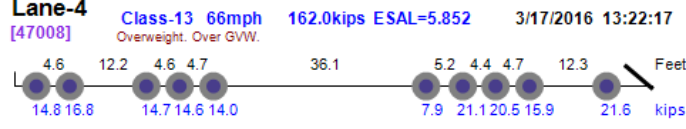

View Vehicles Report, WIM #026

Dates: 3/1/16 - 3/31/16

Classes: 4-14

GVW Above: 150 kips; Steer Above: 5 kips; Speed Above: 25 mph

Minnesota Department of Transportation
Office of Transportation System Management
Generated by BullReporter

Thumbnail	Vehicle Data
<p>Photo Not Available</p> 	<p>Lane-1 [54663] Class-13 66mph 157.9kips ESAL=3.658 3/1/2016 11:04:29 <i>Overweight. Over GVW.</i></p> 
	<p>Lane-1 [59170] Class-13 63mph 157.1kips ESAL=4.391 3/1/2016 15:26:36 <i>Overweight. Over GVW.</i></p> 
<p>Photo Not Available</p> 	<p>Lane-4 [5373] Class-13 58mph 185.3kips ESAL=6.473 3/2/2016 10:32:55 <i>Overweight. Over GVW.</i></p> 
<p>Photo Not Available</p> 	<p>Lane-4 [6245] Class-13 66mph 196.2kips ESAL=8.466 3/2/2016 11:21:28 <i>Overweight. Over GVW.</i></p> 
	<p>Lane-1 [59876] Class-13 62mph 164.7kips ESAL=4.023 3/5/2016 07:00:23 <i>Overweight. Over GVW.</i></p> 
	<p>Lane-4 [41117] Class-13 64mph 169.0kips ESAL=3.683 3/7/2016 13:08:35</p> 
<p>Photo Not Available</p> 	<p>Lane-4 [43313] Class-13 64mph 168.6kips ESAL=4.466 3/7/2016 14:54:48 <i>Overweight. Over GVW.</i></p> 
<p>Photo Not Available</p> 	<p>Lane-4 [5484] Class-13 70mph 160.0kips ESAL=6.456 3/9/2016 09:12:00 <i>Overweight. Over GVW.</i></p> 
	<p>Lane-1 [22107] Class-13 68mph 157.6kips ESAL=3.376 3/10/2016 07:54:08 <i>Overweight. Over GVW.</i></p> 
	<p>Lane-1 [29360] Class-13 66mph 156.0kips ESAL=4.299 3/10/2016 14:05:52 <i>Overweight. Over GVW.</i></p> 