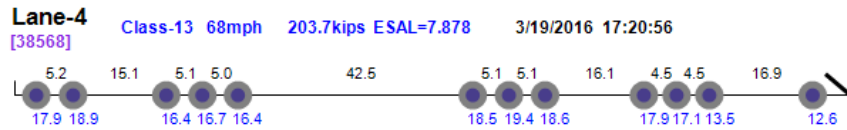

Thumbnail	Vehicle Data
<p>Photo Not Available</p> 	<p>Lane-1 [54663] Class-13 66mph 157.9kips ESAL=3.658 3/1/2016 11:04:29 <i>Overweight. Over GVW.</i></p> 
	<p>Lane-1 [59170] Class-13 63mph 157.1kips ESAL=4.391 3/1/2016 15:26:36 <i>Overweight. Over GVW.</i></p> 
<p>Photo Not Available</p> 	<p>Lane-4 [5373] Class-13 58mph 185.3kips ESAL=6.473 3/2/2016 10:32:55 <i>Overweight. Over GVW.</i></p> 
<p>Photo Not Available</p> 	<p>Lane-4 [6245] Class-13 66mph 196.2kips ESAL=8.466 3/2/2016 11:21:28 <i>Overweight. Over GVW.</i></p> 
	<p>Lane-1 [59876] Class-13 62mph 164.7kips ESAL=4.023 3/5/2016 07:00:23 <i>Overweight. Over GVW.</i></p> 
	<p>Lane-4 [41117] Class-13 64mph 169.0kips ESAL=3.683 3/7/2016 13:08:35</p> 
<p>Photo Not Available</p> 	<p>Lane-4 [43313] Class-13 64mph 168.6kips ESAL=4.466 3/7/2016 14:54:48 <i>Overweight. Over GVW.</i></p> 
<p>Photo Not Available</p> 	<p>Lane-4 [5484] Class-13 70mph 160.0kips ESAL=6.456 3/9/2016 09:12:00 <i>Overweight. Over GVW.</i></p> 
	<p>Lane-1 [22107] Class-13 68mph 157.6kips ESAL=3.376 3/10/2016 07:54:08 <i>Overweight. Over GVW.</i></p> 
	<p>Lane-1 [29360] Class-13 66mph 156.0kips ESAL=4.299 3/10/2016 14:05:52 <i>Overweight. Over GVW.</i></p> 

Photo Not Available

Photo Not Available

Photo Not Available

Photo Not Available

Photo Not Available

Photo Not Available

Photo Not Available

Photo Not Available