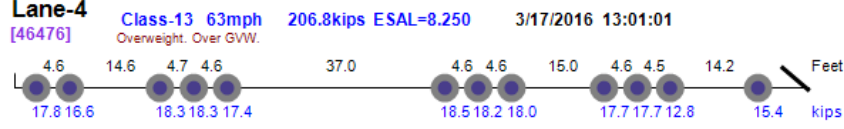

View Vehicles Report, WIM #026

Dates: 3/1/16 - 3/31/16

Classes: 4-14

GVW Above: 150 kips; Steer Above: 5 kips; Speed Above: 25 mph

Minnesota Department of Transportation
Office of Transportation System Management
Generated by BullReporter

Thumbnail	Vehicle Data
<p>Photo Not Available</p> 	<p>Lane-1 [54663] Class-13 66mph 157.9kips ESAL=3.658 3/1/2016 11:04:29 <i>Overweight. Over GVW.</i></p> 
	<p>Lane-1 [59170] Class-13 63mph 157.1kips ESAL=4.391 3/1/2016 15:26:36 <i>Overweight. Over GVW.</i></p> 
<p>Photo Not Available</p> 	<p>Lane-4 [5373] Class-13 58mph 185.3kips ESAL=6.473 3/2/2016 10:32:55 <i>Overweight. Over GVW.</i></p> 
<p>Photo Not Available</p> 	<p>Lane-4 [6245] Class-13 66mph 196.2kips ESAL=8.466 3/2/2016 11:21:28 <i>Overweight. Over GVW.</i></p> 
	<p>Lane-1 [59876] Class-13 62mph 164.7kips ESAL=4.023 3/5/2016 07:00:23 <i>Overweight. Over GVW.</i></p> 
	<p>Lane-4 [41117] Class-13 64mph 169.0kips ESAL=3.683 3/7/2016 13:08:35</p> 
<p>Photo Not Available</p> 	<p>Lane-4 [43313] Class-13 64mph 168.6kips ESAL=4.466 3/7/2016 14:54:48 <i>Overweight. Over GVW.</i></p> 
<p>Photo Not Available</p> 	<p>Lane-4 [5484] Class-13 70mph 160.0kips ESAL=6.456 3/9/2016 09:12:00 <i>Overweight. Over GVW.</i></p> 
	<p>Lane-1 [22107] Class-13 68mph 157.6kips ESAL=3.376 3/10/2016 07:54:08 <i>Overweight. Over GVW.</i></p> 
	<p>Lane-1 [29360] Class-13 66mph 156.0kips ESAL=4.299 3/10/2016 14:05:52 <i>Overweight. Over GVW.</i></p> 