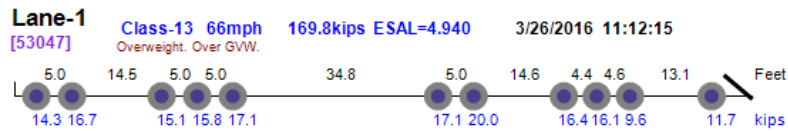

Thumbnail	Vehicle Data
<p>Photo Not Available</p> 	<p>Lane-1 [54663] Class-13 66mph 157.9kips ESAL=3.658 3/1/2016 11:04:29 <i>Overweight. Over GVW.</i></p> 
	<p>Lane-1 [59170] Class-13 63mph 157.1kips ESAL=4.391 3/1/2016 15:26:36 <i>Overweight. Over GVW.</i></p> 
<p>Photo Not Available</p> 	<p>Lane-4 [5373] Class-13 58mph 185.3kips ESAL=6.473 3/2/2016 10:32:55 <i>Overweight. Over GVW.</i></p> 
<p>Photo Not Available</p> 	<p>Lane-4 [6245] Class-13 66mph 196.2kips ESAL=8.466 3/2/2016 11:21:28 <i>Overweight. Over GVW.</i></p> 
	<p>Lane-1 [59876] Class-13 62mph 164.7kips ESAL=4.023 3/5/2016 07:00:23 <i>Overweight. Over GVW.</i></p> 
	<p>Lane-4 [41117] Class-13 64mph 169.0kips ESAL=3.683 3/7/2016 13:08:35</p> 
<p>Photo Not Available</p> 	<p>Lane-4 [43313] Class-13 64mph 168.6kips ESAL=4.466 3/7/2016 14:54:48 <i>Overweight. Over GVW.</i></p> 
<p>Photo Not Available</p> 	<p>Lane-4 [5484] Class-13 70mph 160.0kips ESAL=6.456 3/9/2016 09:12:00 <i>Overweight. Over GVW.</i></p> 
	<p>Lane-1 [22107] Class-13 68mph 157.6kips ESAL=3.376 3/10/2016 07:54:08 <i>Overweight. Over GVW.</i></p> 
	<p>Lane-1 [29360] Class-13 66mph 156.0kips ESAL=4.299 3/10/2016 14:05:52 <i>Overweight. Over GVW.</i></p> 

Photo Not Available

Photo Not Available

Photo Not Available

Photo Not Available

Photo Not Available

Photo Not Available

Photo Not Available

Photo Not Available