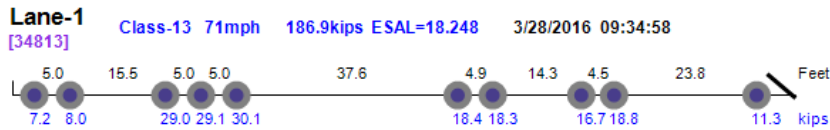

Thumbnail	Vehicle Data
<p>Photo Not Available</p> 	<p>Lane-1 [54663] Class-13 66mph 157.9kips ESAL=3.658 3/1/2016 11:04:29 <i>Overweight. Over GVW.</i></p> 
	<p>Lane-1 [59170] Class-13 63mph 157.1kips ESAL=4.391 3/1/2016 15:26:36 <i>Overweight. Over GVW.</i></p> 
<p>Photo Not Available</p> 	<p>Lane-4 [5373] Class-13 58mph 185.3kips ESAL=6.473 3/2/2016 10:32:55 <i>Overweight. Over GVW.</i></p> 
<p>Photo Not Available</p> 	<p>Lane-4 [6245] Class-13 66mph 196.2kips ESAL=8.466 3/2/2016 11:21:28 <i>Overweight. Over GVW.</i></p> 
	<p>Lane-1 [59876] Class-13 62mph 164.7kips ESAL=4.023 3/5/2016 07:00:23 <i>Overweight. Over GVW.</i></p> 
	<p>Lane-4 [41117] Class-13 64mph 169.0kips ESAL=3.683 3/7/2016 13:08:35</p> 
<p>Photo Not Available</p> 	<p>Lane-4 [43313] Class-13 64mph 168.6kips ESAL=4.466 3/7/2016 14:54:48 <i>Overweight. Over GVW.</i></p> 
<p>Photo Not Available</p> 	<p>Lane-4 [5484] Class-13 70mph 160.0kips ESAL=6.456 3/9/2016 09:12:00 <i>Overweight. Over GVW.</i></p> 
	<p>Lane-1 [22107] Class-13 68mph 157.6kips ESAL=3.376 3/10/2016 07:54:08 <i>Overweight. Over GVW.</i></p> 
	<p>Lane-1 [29360] Class-13 66mph 156.0kips ESAL=4.299 3/10/2016 14:05:52 <i>Overweight. Over GVW.</i></p> 

Photo Not Available

Photo Not Available

Photo Not Available

Photo Not Available

Photo Not Available

Photo Not Available

Photo Not Available

Photo Not Available