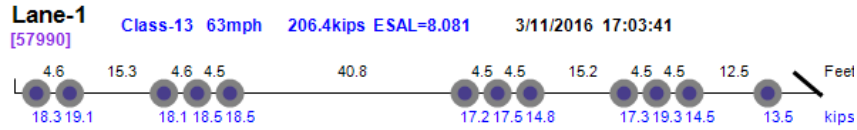

View Vehicles Report, WIM #026

Dates: 3/1/16 - 3/31/16

Classes: 4-14

GVW Above: 150 kips; Steer Above: 5 kips; Speed Above: 25 mph

Minnesota Department of Transportation
Office of Transportation System Management
Generated by BullReporter

Thumbnail	Vehicle Data
<p>Photo Not Available</p> 	<p>Lane-1 [54663] Class-13 66mph 157.9kips ESAL=3.658 3/1/2016 11:04:29 <i>Overweight. Over GVW.</i></p> 
	<p>Lane-1 [59170] Class-13 63mph 157.1kips ESAL=4.391 3/1/2016 15:26:36 <i>Overweight. Over GVW.</i></p> 
<p>Photo Not Available</p> 	<p>Lane-4 [5373] Class-13 58mph 185.3kips ESAL=6.473 3/2/2016 10:32:55 <i>Overweight. Over GVW.</i></p> 
<p>Photo Not Available</p> 	<p>Lane-4 [6245] Class-13 66mph 196.2kips ESAL=8.466 3/2/2016 11:21:28 <i>Overweight. Over GVW.</i></p> 
	<p>Lane-1 [59876] Class-13 62mph 164.7kips ESAL=4.023 3/5/2016 07:00:23 <i>Overweight. Over GVW.</i></p> 
	<p>Lane-4 [41117] Class-13 64mph 169.0kips ESAL=3.683 3/7/2016 13:08:35</p> 
<p>Photo Not Available</p> 	<p>Lane-4 [43313] Class-13 64mph 168.6kips ESAL=4.466 3/7/2016 14:54:48 <i>Overweight. Over GVW.</i></p> 
<p>Photo Not Available</p> 	<p>Lane-4 [5484] Class-13 70mph 160.0kips ESAL=6.456 3/9/2016 09:12:00 <i>Overweight. Over GVW.</i></p> 
	<p>Lane-1 [22107] Class-13 68mph 157.6kips ESAL=3.376 3/10/2016 07:54:08 <i>Overweight. Over GVW.</i></p> 
	<p>Lane-1 [29360] Class-13 66mph 156.0kips ESAL=4.299 3/10/2016 14:05:52 <i>Overweight. Over GVW.</i></p> 