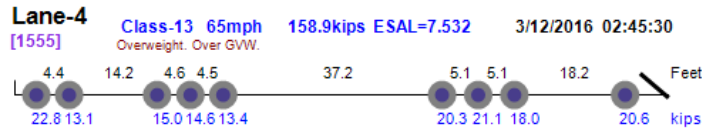

View Vehicles Report, WIM #026

Dates: 3/1/16 - 3/31/16

Classes: 4-14

GVW Above: 150 kips; Steer Above: 5 kips; Speed Above: 25 mph

Minnesota Department of Transportation
Office of Transportation System Management
Generated by BullReporter

Thumbnail	Vehicle Data
<p>Photo Not Available</p> 	<p>Lane-1 [54663] Class-13 66mph 157.9kips ESAL=3.658 3/1/2016 11:04:29 <i>Overweight. Over GVW.</i></p> 
	<p>Lane-1 [59170] Class-13 63mph 157.1kips ESAL=4.391 3/1/2016 15:26:36 <i>Overweight. Over GVW.</i></p> 
<p>Photo Not Available</p> 	<p>Lane-4 [5373] Class-13 58mph 185.3kips ESAL=6.473 3/2/2016 10:32:55 <i>Overweight. Over GVW.</i></p> 
<p>Photo Not Available</p> 	<p>Lane-4 [6245] Class-13 66mph 196.2kips ESAL=8.466 3/2/2016 11:21:28 <i>Overweight. Over GVW.</i></p> 
	<p>Lane-1 [59876] Class-13 62mph 164.7kips ESAL=4.023 3/5/2016 07:00:23 <i>Overweight. Over GVW.</i></p> 
	<p>Lane-4 [41117] Class-13 64mph 169.0kips ESAL=3.683 3/7/2016 13:08:35</p> 
<p>Photo Not Available</p> 	<p>Lane-4 [43313] Class-13 64mph 168.6kips ESAL=4.466 3/7/2016 14:54:48 <i>Overweight. Over GVW.</i></p> 
<p>Photo Not Available</p> 	<p>Lane-4 [5484] Class-13 70mph 160.0kips ESAL=6.456 3/9/2016 09:12:00 <i>Overweight. Over GVW.</i></p> 
	<p>Lane-1 [22107] Class-13 68mph 157.6kips ESAL=3.376 3/10/2016 07:54:08 <i>Overweight. Over GVW.</i></p> 
	<p>Lane-1 [29360] Class-13 66mph 156.0kips ESAL=4.299 3/10/2016 14:05:52 <i>Overweight. Over GVW.</i></p> 