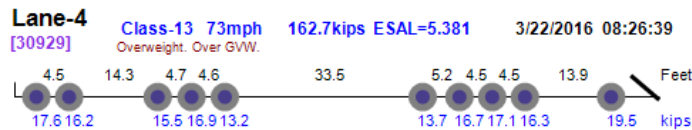

Thumbnail	Vehicle Data
<p>Photo Not Available</p> 	<p>Lane-1 [54663] Class-13 66mph 157.9kips ESAL=3.658 3/1/2016 11:04:29 <i>Overweight. Over GVW.</i></p> 
	<p>Lane-1 [59170] Class-13 63mph 157.1kips ESAL=4.391 3/1/2016 15:26:36 <i>Overweight. Over GVW.</i></p> 
<p>Photo Not Available</p> 	<p>Lane-4 [5373] Class-13 58mph 185.3kips ESAL=6.473 3/2/2016 10:32:55 <i>Overweight. Over GVW.</i></p> 
<p>Photo Not Available</p> 	<p>Lane-4 [6245] Class-13 66mph 196.2kips ESAL=8.466 3/2/2016 11:21:28 <i>Overweight. Over GVW.</i></p> 
	<p>Lane-1 [59876] Class-13 62mph 164.7kips ESAL=4.023 3/5/2016 07:00:23 <i>Overweight. Over GVW.</i></p> 
	<p>Lane-4 [41117] Class-13 64mph 169.0kips ESAL=3.683 3/7/2016 13:08:35</p> 
<p>Photo Not Available</p> 	<p>Lane-4 [43313] Class-13 64mph 168.6kips ESAL=4.466 3/7/2016 14:54:48 <i>Overweight. Over GVW.</i></p> 
<p>Photo Not Available</p> 	<p>Lane-4 [5484] Class-13 70mph 160.0kips ESAL=6.456 3/9/2016 09:12:00 <i>Overweight. Over GVW.</i></p> 
	<p>Lane-1 [22107] Class-13 68mph 157.6kips ESAL=3.376 3/10/2016 07:54:08 <i>Overweight. Over GVW.</i></p> 
	<p>Lane-1 [29360] Class-13 66mph 156.0kips ESAL=4.299 3/10/2016 14:05:52 <i>Overweight. Over GVW.</i></p> 

Photo Not Available

Photo Not Available

Photo Not Available

Photo Not Available

Photo Not Available

Photo Not Available

Photo Not Available

Photo Not Available