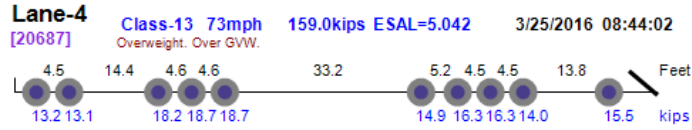

Thumbnail	Vehicle Data
<p>Photo Not Available</p> 	<p>Lane-1 [54663] Class-13 66mph 157.9kips ESAL=3.658 3/1/2016 11:04:29 <i>Overweight. Over GVW.</i></p> 
	<p>Lane-1 [59170] Class-13 63mph 157.1kips ESAL=4.391 3/1/2016 15:26:36 <i>Overweight. Over GVW.</i></p> 
<p>Photo Not Available</p> 	<p>Lane-4 [5373] Class-13 58mph 185.3kips ESAL=6.473 3/2/2016 10:32:55 <i>Overweight. Over GVW.</i></p> 
<p>Photo Not Available</p> 	<p>Lane-4 [6245] Class-13 66mph 196.2kips ESAL=8.466 3/2/2016 11:21:28 <i>Overweight. Over GVW.</i></p> 
	<p>Lane-1 [59876] Class-13 62mph 164.7kips ESAL=4.023 3/5/2016 07:00:23 <i>Overweight. Over GVW.</i></p> 
	<p>Lane-4 [41117] Class-13 64mph 169.0kips ESAL=3.683 3/7/2016 13:08:35</p> 
<p>Photo Not Available</p> 	<p>Lane-4 [43313] Class-13 64mph 168.6kips ESAL=4.466 3/7/2016 14:54:48 <i>Overweight. Over GVW.</i></p> 
<p>Photo Not Available</p> 	<p>Lane-4 [5484] Class-13 70mph 160.0kips ESAL=6.456 3/9/2016 09:12:00 <i>Overweight. Over GVW.</i></p> 
	<p>Lane-1 [22107] Class-13 68mph 157.6kips ESAL=3.376 3/10/2016 07:54:08 <i>Overweight. Over GVW.</i></p> 
	<p>Lane-1 [29360] Class-13 66mph 156.0kips ESAL=4.299 3/10/2016 14:05:52 <i>Overweight. Over GVW.</i></p> 

Photo Not Available

Photo Not Available

Photo Not Available

Photo Not Available

Photo Not Available

Photo Not Available

Photo Not Available

Photo Not Available