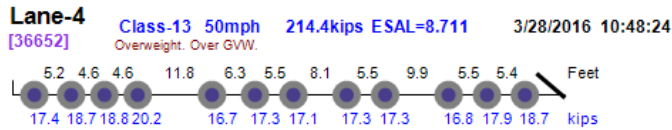

Thumbnail	Vehicle Data
<p>Photo Not Available</p> 	<p>Lane-1 [54663] Class-13 66mph 157.9kips ESAL=3.658 3/1/2016 11:04:29 <i>Overweight. Over GVW.</i></p> 
	<p>Lane-1 [59170] Class-13 63mph 157.1kips ESAL=4.391 3/1/2016 15:26:36 <i>Overweight. Over GVW.</i></p> 
<p>Photo Not Available</p> 	<p>Lane-4 [5373] Class-13 58mph 185.3kips ESAL=6.473 3/2/2016 10:32:55 <i>Overweight. Over GVW.</i></p> 
<p>Photo Not Available</p> 	<p>Lane-4 [6245] Class-13 66mph 196.2kips ESAL=8.466 3/2/2016 11:21:28 <i>Overweight. Over GVW.</i></p> 
	<p>Lane-1 [59876] Class-13 62mph 164.7kips ESAL=4.023 3/5/2016 07:00:23 <i>Overweight. Over GVW.</i></p> 
	<p>Lane-4 [41117] Class-13 64mph 169.0kips ESAL=3.683 3/7/2016 13:08:35</p> 
<p>Photo Not Available</p> 	<p>Lane-4 [43313] Class-13 64mph 168.6kips ESAL=4.466 3/7/2016 14:54:48 <i>Overweight. Over GVW.</i></p> 
<p>Photo Not Available</p> 	<p>Lane-4 [5484] Class-13 70mph 160.0kips ESAL=6.456 3/9/2016 09:12:00 <i>Overweight. Over GVW.</i></p> 
	<p>Lane-1 [22107] Class-13 68mph 157.6kips ESAL=3.376 3/10/2016 07:54:08 <i>Overweight. Over GVW.</i></p> 
	<p>Lane-1 [29360] Class-13 66mph 156.0kips ESAL=4.299 3/10/2016 14:05:52 <i>Overweight. Over GVW.</i></p> 

Photo Not Available

Photo Not Available

Photo Not Available

Photo Not Available

Photo Not Available

Photo Not Available

Photo Not Available

Photo Not Available