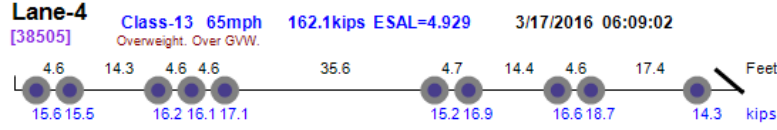

View Vehicles Report, WIM #026

Dates: 3/1/16 - 3/31/16

Classes: 4-14

GVW Above: 150 kips; Steer Above: 5 kips; Speed Above: 25 mph

Minnesota Department of Transportation
Office of Transportation System Management
Generated by BullReporter

Thumbnail	Vehicle Data
<p>Photo Not Available</p> 	<p>Lane-1 [54663] Class-13 66mph 157.9kips ESAL=3.658 3/1/2016 11:04:29 <i>Overweight. Over GVW.</i></p> 
	<p>Lane-1 [59170] Class-13 63mph 157.1kips ESAL=4.391 3/1/2016 15:26:36 <i>Overweight. Over GVW.</i></p> 
<p>Photo Not Available</p> 	<p>Lane-4 [5373] Class-13 58mph 185.3kips ESAL=6.473 3/2/2016 10:32:55 <i>Overweight. Over GVW.</i></p> 
<p>Photo Not Available</p> 	<p>Lane-4 [6245] Class-13 66mph 196.2kips ESAL=8.466 3/2/2016 11:21:28 <i>Overweight. Over GVW.</i></p> 
	<p>Lane-1 [59876] Class-13 62mph 164.7kips ESAL=4.023 3/5/2016 07:00:23 <i>Overweight. Over GVW.</i></p> 
	<p>Lane-4 [41117] Class-13 64mph 169.0kips ESAL=3.683 3/7/2016 13:08:35</p> 
<p>Photo Not Available</p> 	<p>Lane-4 [43313] Class-13 64mph 168.6kips ESAL=4.466 3/7/2016 14:54:48 <i>Overweight. Over GVW.</i></p> 
<p>Photo Not Available</p> 	<p>Lane-4 [5484] Class-13 70mph 160.0kips ESAL=6.456 3/9/2016 09:12:00 <i>Overweight. Over GVW.</i></p> 
	<p>Lane-1 [22107] Class-13 68mph 157.6kips ESAL=3.376 3/10/2016 07:54:08 <i>Overweight. Over GVW.</i></p> 
	<p>Lane-1 [29360] Class-13 66mph 156.0kips ESAL=4.299 3/10/2016 14:05:52 <i>Overweight. Over GVW.</i></p> 