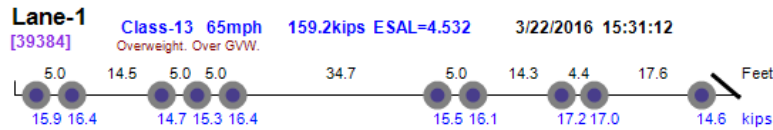

Thumbnail	Vehicle Data
<p>Photo Not Available</p> 	<p>Lane-1 [54663] Class-13 66mph 157.9kips ESAL=3.658 3/1/2016 11:04:29 <i>Overweight. Over GVW.</i></p> 
	<p>Lane-1 [59170] Class-13 63mph 157.1kips ESAL=4.391 3/1/2016 15:26:36 <i>Overweight. Over GVW.</i></p> 
<p>Photo Not Available</p> 	<p>Lane-4 [5373] Class-13 58mph 185.3kips ESAL=6.473 3/2/2016 10:32:55 <i>Overweight. Over GVW.</i></p> 
<p>Photo Not Available</p> 	<p>Lane-4 [6245] Class-13 66mph 196.2kips ESAL=8.466 3/2/2016 11:21:28 <i>Overweight. Over GVW.</i></p> 
	<p>Lane-1 [59876] Class-13 62mph 164.7kips ESAL=4.023 3/5/2016 07:00:23 <i>Overweight. Over GVW.</i></p> 
	<p>Lane-4 [41117] Class-13 64mph 169.0kips ESAL=3.683 3/7/2016 13:08:35</p> 
<p>Photo Not Available</p> 	<p>Lane-4 [43313] Class-13 64mph 168.6kips ESAL=4.466 3/7/2016 14:54:48 <i>Overweight. Over GVW.</i></p> 
<p>Photo Not Available</p> 	<p>Lane-4 [5484] Class-13 70mph 160.0kips ESAL=6.456 3/9/2016 09:12:00 <i>Overweight. Over GVW.</i></p> 
	<p>Lane-1 [22107] Class-13 68mph 157.6kips ESAL=3.376 3/10/2016 07:54:08 <i>Overweight. Over GVW.</i></p> 
	<p>Lane-1 [29360] Class-13 66mph 156.0kips ESAL=4.299 3/10/2016 14:05:52 <i>Overweight. Over GVW.</i></p> 

Photo Not Available

Photo Not Available

Photo Not Available

Photo Not Available

Photo Not Available

Photo Not Available

Photo Not Available

Photo Not Available