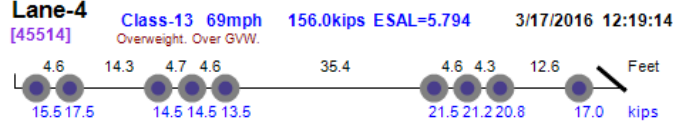

View Vehicles Report, WIM #026

Dates: 3/1/16 - 3/31/16

Classes: 4-14

GVW Above: 150 kips; Steer Above: 5 kips; Speed Above: 25 mph

Minnesota Department of Transportation
Office of Transportation System Management
Generated by BullReporter

Thumbnail	Vehicle Data
<p>Photo Not Available</p> 	<p>Lane-1 [54663] Class-13 66mph 157.9kips ESAL=3.658 3/1/2016 11:04:29 <i>Overweight. Over GVW.</i></p> 
	<p>Lane-1 [59170] Class-13 63mph 157.1kips ESAL=4.391 3/1/2016 15:26:36 <i>Overweight. Over GVW.</i></p> 
<p>Photo Not Available</p> 	<p>Lane-4 [5373] Class-13 58mph 185.3kips ESAL=6.473 3/2/2016 10:32:55 <i>Overweight. Over GVW.</i></p> 
<p>Photo Not Available</p> 	<p>Lane-4 [6245] Class-13 66mph 196.2kips ESAL=8.466 3/2/2016 11:21:28 <i>Overweight. Over GVW.</i></p> 
	<p>Lane-1 [59876] Class-13 62mph 164.7kips ESAL=4.023 3/5/2016 07:00:23 <i>Overweight. Over GVW.</i></p> 
	<p>Lane-4 [41117] Class-13 64mph 169.0kips ESAL=3.683 3/7/2016 13:08:35</p> 
<p>Photo Not Available</p> 	<p>Lane-4 [43313] Class-13 64mph 168.6kips ESAL=4.466 3/7/2016 14:54:48 <i>Overweight. Over GVW.</i></p> 
<p>Photo Not Available</p> 	<p>Lane-4 [5484] Class-13 70mph 160.0kips ESAL=6.456 3/9/2016 09:12:00 <i>Overweight. Over GVW.</i></p> 
	<p>Lane-1 [22107] Class-13 68mph 157.6kips ESAL=3.376 3/10/2016 07:54:08 <i>Overweight. Over GVW.</i></p> 
	<p>Lane-1 [29360] Class-13 66mph 156.0kips ESAL=4.299 3/10/2016 14:05:52 <i>Overweight. Over GVW.</i></p> 