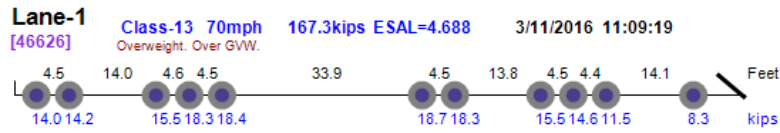

View Vehicles Report, WIM #026

Dates: 3/1/16 - 3/31/16

Classes: 4-14

GVW Above: 150 kips; Steer Above: 5 kips; Speed Above: 25 mph

Minnesota Department of Transportation
Office of Transportation System Management
Generated by BullReporter

Thumbnail	Vehicle Data
<p>Photo Not Available</p> 	<p>Lane-1 [54663] Class-13 66mph 157.9kips ESAL=3.658 3/1/2016 11:04:29 <i>Overweight. Over GVW.</i></p> 
	<p>Lane-1 [59170] Class-13 63mph 157.1kips ESAL=4.391 3/1/2016 15:26:36 <i>Overweight. Over GVW.</i></p> 
<p>Photo Not Available</p> 	<p>Lane-4 [5373] Class-13 58mph 185.3kips ESAL=6.473 3/2/2016 10:32:55 <i>Overweight. Over GVW.</i></p> 
<p>Photo Not Available</p> 	<p>Lane-4 [6245] Class-13 66mph 196.2kips ESAL=8.466 3/2/2016 11:21:28 <i>Overweight. Over GVW.</i></p> 
	<p>Lane-1 [59876] Class-13 62mph 164.7kips ESAL=4.023 3/5/2016 07:00:23 <i>Overweight. Over GVW.</i></p> 
	<p>Lane-4 [41117] Class-13 64mph 169.0kips ESAL=3.683 3/7/2016 13:08:35</p> 
<p>Photo Not Available</p> 	<p>Lane-4 [43313] Class-13 64mph 168.6kips ESAL=4.466 3/7/2016 14:54:48 <i>Overweight. Over GVW.</i></p> 
<p>Photo Not Available</p> 	<p>Lane-4 [5484] Class-13 70mph 160.0kips ESAL=6.456 3/9/2016 09:12:00 <i>Overweight. Over GVW.</i></p> 
	<p>Lane-1 [22107] Class-13 68mph 157.6kips ESAL=3.376 3/10/2016 07:54:08 <i>Overweight. Over GVW.</i></p> 
	<p>Lane-1 [29360] Class-13 66mph 156.0kips ESAL=4.299 3/10/2016 14:05:52 <i>Overweight. Over GVW.</i></p> 