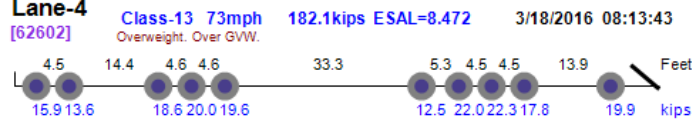

View Vehicles Report, WIM #026

Dates: 3/1/16 - 3/31/16

Classes: 4-14

GVW Above: 150 kips; Steer Above: 5 kips; Speed Above: 25 mph

Minnesota Department of Transportation
Office of Transportation System Management
Generated by BullReporter

Thumbnail	Vehicle Data
<p>Photo Not Available</p> 	<p>Lane-1 [54663] Class-13 66mph 157.9kips ESAL=3.658 3/1/2016 11:04:29 <i>Overweight. Over GVW.</i></p> 
	<p>Lane-1 [59170] Class-13 63mph 157.1kips ESAL=4.391 3/1/2016 15:26:36 <i>Overweight. Over GVW.</i></p> 
<p>Photo Not Available</p> 	<p>Lane-4 [5373] Class-13 58mph 185.3kips ESAL=6.473 3/2/2016 10:32:55 <i>Overweight. Over GVW.</i></p> 
<p>Photo Not Available</p> 	<p>Lane-4 [6245] Class-13 66mph 196.2kips ESAL=8.466 3/2/2016 11:21:28 <i>Overweight. Over GVW.</i></p> 
	<p>Lane-1 [59876] Class-13 62mph 164.7kips ESAL=4.023 3/5/2016 07:00:23 <i>Overweight. Over GVW.</i></p> 
	<p>Lane-4 [41117] Class-13 64mph 169.0kips ESAL=3.683 3/7/2016 13:08:35</p> 
<p>Photo Not Available</p> 	<p>Lane-4 [43313] Class-13 64mph 168.6kips ESAL=4.466 3/7/2016 14:54:48 <i>Overweight. Over GVW.</i></p> 
<p>Photo Not Available</p> 	<p>Lane-4 [5484] Class-13 70mph 160.0kips ESAL=6.456 3/9/2016 09:12:00 <i>Overweight. Over GVW.</i></p> 
	<p>Lane-1 [22107] Class-13 68mph 157.6kips ESAL=3.376 3/10/2016 07:54:08 <i>Overweight. Over GVW.</i></p> 
	<p>Lane-1 [29360] Class-13 66mph 156.0kips ESAL=4.299 3/10/2016 14:05:52 <i>Overweight. Over GVW.</i></p> 