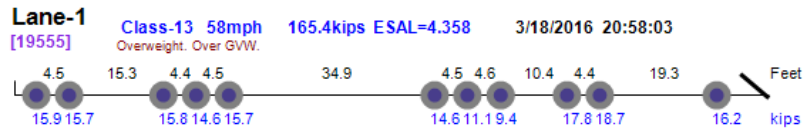

Thumbnail	Vehicle Data
<p>Photo Not Available</p> 	<p>Lane-1 [54663] Class-13 66mph 157.9kips ESAL=3.658 3/1/2016 11:04:29 <i>Overweight. Over GVW.</i></p> 
	<p>Lane-1 [59170] Class-13 63mph 157.1kips ESAL=4.391 3/1/2016 15:26:36 <i>Overweight. Over GVW.</i></p> 
<p>Photo Not Available</p> 	<p>Lane-4 [5373] Class-13 58mph 185.3kips ESAL=6.473 3/2/2016 10:32:55 <i>Overweight. Over GVW.</i></p> 
<p>Photo Not Available</p> 	<p>Lane-4 [6245] Class-13 66mph 196.2kips ESAL=8.466 3/2/2016 11:21:28 <i>Overweight. Over GVW.</i></p> 
	<p>Lane-1 [59876] Class-13 62mph 164.7kips ESAL=4.023 3/5/2016 07:00:23 <i>Overweight. Over GVW.</i></p> 
	<p>Lane-4 [41117] Class-13 64mph 169.0kips ESAL=3.683 3/7/2016 13:08:35</p> 
<p>Photo Not Available</p> 	<p>Lane-4 [43313] Class-13 64mph 168.6kips ESAL=4.466 3/7/2016 14:54:48 <i>Overweight. Over GVW.</i></p> 
<p>Photo Not Available</p> 	<p>Lane-4 [5484] Class-13 70mph 160.0kips ESAL=6.456 3/9/2016 09:12:00 <i>Overweight. Over GVW.</i></p> 
	<p>Lane-1 [22107] Class-13 68mph 157.6kips ESAL=3.376 3/10/2016 07:54:08 <i>Overweight. Over GVW.</i></p> 
	<p>Lane-1 [29360] Class-13 66mph 156.0kips ESAL=4.299 3/10/2016 14:05:52 <i>Overweight. Over GVW.</i></p> 

Photo Not Available

Photo Not Available

Photo Not Available

Photo Not Available

Photo Not Available

Photo Not Available

Photo Not Available

Photo Not Available