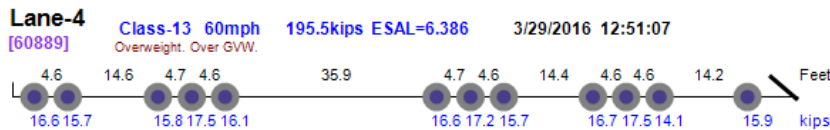

Thumbnail	Vehicle Data
<p>Photo Not Available</p> 	<p>Lane-1 [54663] Class-13 66mph 157.9kips ESAL=3.658 3/1/2016 11:04:29 <i>Overweight. Over GVW.</i></p> 
	<p>Lane-1 [59170] Class-13 63mph 157.1kips ESAL=4.391 3/1/2016 15:26:36 <i>Overweight. Over GVW.</i></p> 
<p>Photo Not Available</p> 	<p>Lane-4 [5373] Class-13 58mph 185.3kips ESAL=6.473 3/2/2016 10:32:55 <i>Overweight. Over GVW.</i></p> 
<p>Photo Not Available</p> 	<p>Lane-4 [6245] Class-13 66mph 196.2kips ESAL=8.466 3/2/2016 11:21:28 <i>Overweight. Over GVW.</i></p> 
	<p>Lane-1 [59876] Class-13 62mph 164.7kips ESAL=4.023 3/5/2016 07:00:23 <i>Overweight. Over GVW.</i></p> 
	<p>Lane-4 [41117] Class-13 64mph 169.0kips ESAL=3.683 3/7/2016 13:08:35</p> 
<p>Photo Not Available</p> 	<p>Lane-4 [43313] Class-13 64mph 168.6kips ESAL=4.466 3/7/2016 14:54:48 <i>Overweight. Over GVW.</i></p> 
<p>Photo Not Available</p> 	<p>Lane-4 [5484] Class-13 70mph 160.0kips ESAL=6.456 3/9/2016 09:12:00 <i>Overweight. Over GVW.</i></p> 
	<p>Lane-1 [22107] Class-13 68mph 157.6kips ESAL=3.376 3/10/2016 07:54:08 <i>Overweight. Over GVW.</i></p> 
	<p>Lane-1 [29360] Class-13 66mph 156.0kips ESAL=4.299 3/10/2016 14:05:52 <i>Overweight. Over GVW.</i></p> 

Photo Not Available

Photo Not Available

Photo Not Available

Photo Not Available

Photo Not Available

Photo Not Available

Photo Not Available

Photo Not Available