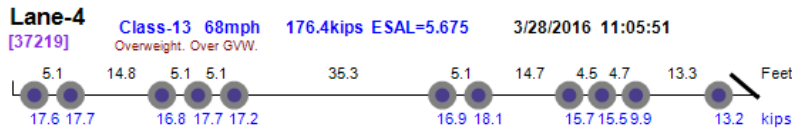

Thumbnail	Vehicle Data
<p>Photo Not Available</p> 	<p>Lane-1 [54663] Class-13 66mph 157.9kips ESAL=3.658 3/1/2016 11:04:29 <i>Overweight. Over GVW.</i></p> 
	<p>Lane-1 [59170] Class-13 63mph 157.1kips ESAL=4.391 3/1/2016 15:26:36 <i>Overweight. Over GVW.</i></p> 
<p>Photo Not Available</p> 	<p>Lane-4 [5373] Class-13 58mph 185.3kips ESAL=6.473 3/2/2016 10:32:55 <i>Overweight. Over GVW.</i></p> 
<p>Photo Not Available</p> 	<p>Lane-4 [6245] Class-13 66mph 196.2kips ESAL=8.466 3/2/2016 11:21:28 <i>Overweight. Over GVW.</i></p> 
	<p>Lane-1 [59876] Class-13 62mph 164.7kips ESAL=4.023 3/5/2016 07:00:23 <i>Overweight. Over GVW.</i></p> 
	<p>Lane-4 [41117] Class-13 64mph 169.0kips ESAL=3.683 3/7/2016 13:08:35</p> 
<p>Photo Not Available</p> 	<p>Lane-4 [43313] Class-13 64mph 168.6kips ESAL=4.466 3/7/2016 14:54:48 <i>Overweight. Over GVW.</i></p> 
<p>Photo Not Available</p> 	<p>Lane-4 [5484] Class-13 70mph 160.0kips ESAL=6.456 3/9/2016 09:12:00 <i>Overweight. Over GVW.</i></p> 
	<p>Lane-1 [22107] Class-13 68mph 157.6kips ESAL=3.376 3/10/2016 07:54:08 <i>Overweight. Over GVW.</i></p> 
	<p>Lane-1 [29360] Class-13 66mph 156.0kips ESAL=4.299 3/10/2016 14:05:52 <i>Overweight. Over GVW.</i></p> 

Photo Not Available

Photo Not Available

Photo Not Available

Photo Not Available

Photo Not Available

Photo Not Available

Photo Not Available

Photo Not Available