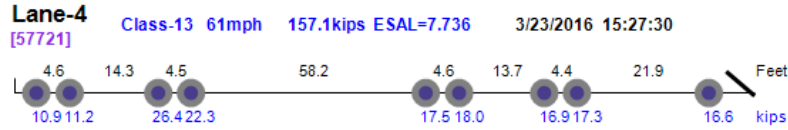

Thumbnail	Vehicle Data
<p>Photo Not Available</p> 	<p>Lane-1 [54663] Class-13 66mph 157.9kips ESAL=3.658 3/1/2016 11:04:29 <i>Overweight. Over GVW.</i></p> 
	<p>Lane-1 [59170] Class-13 63mph 157.1kips ESAL=4.391 3/1/2016 15:26:36 <i>Overweight. Over GVW.</i></p> 
<p>Photo Not Available</p> 	<p>Lane-4 [5373] Class-13 58mph 185.3kips ESAL=6.473 3/2/2016 10:32:55 <i>Overweight. Over GVW.</i></p> 
<p>Photo Not Available</p> 	<p>Lane-4 [6245] Class-13 66mph 196.2kips ESAL=8.466 3/2/2016 11:21:28 <i>Overweight. Over GVW.</i></p> 
	<p>Lane-1 [59876] Class-13 62mph 164.7kips ESAL=4.023 3/5/2016 07:00:23 <i>Overweight. Over GVW.</i></p> 
	<p>Lane-4 [41117] Class-13 64mph 169.0kips ESAL=3.683 3/7/2016 13:08:35</p> 
<p>Photo Not Available</p> 	<p>Lane-4 [43313] Class-13 64mph 168.6kips ESAL=4.466 3/7/2016 14:54:48 <i>Overweight. Over GVW.</i></p> 
<p>Photo Not Available</p> 	<p>Lane-4 [5484] Class-13 70mph 160.0kips ESAL=6.456 3/9/2016 09:12:00 <i>Overweight. Over GVW.</i></p> 
	<p>Lane-1 [22107] Class-13 68mph 157.6kips ESAL=3.376 3/10/2016 07:54:08 <i>Overweight. Over GVW.</i></p> 
	<p>Lane-1 [29360] Class-13 66mph 156.0kips ESAL=4.299 3/10/2016 14:05:52 <i>Overweight. Over GVW.</i></p> 

Photo Not Available

Photo Not Available

Photo Not Available

Photo Not Available

Photo Not Available

Photo Not Available

Photo Not Available

Photo Not Available