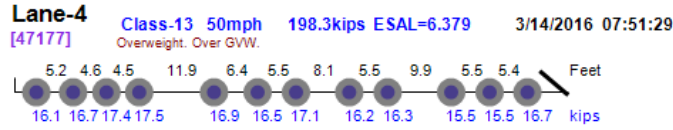

View Vehicles Report, WIM #026

Dates: 3/1/16 - 3/31/16

Classes: 4-14

GVW Above: 150 kips; Steer Above: 5 kips; Speed Above: 25 mph

Minnesota Department of Transportation
Office of Transportation System Management
Generated by BullReporter

Thumbnail	Vehicle Data
<p>Photo Not Available</p> 	<p>Lane-1 [54663] Class-13 66mph 157.9kips ESAL=3.658 3/1/2016 11:04:29 <i>Overweight. Over GVW.</i></p> 
	<p>Lane-1 [59170] Class-13 63mph 157.1kips ESAL=4.391 3/1/2016 15:26:36 <i>Overweight. Over GVW.</i></p> 
<p>Photo Not Available</p> 	<p>Lane-4 [5373] Class-13 58mph 185.3kips ESAL=6.473 3/2/2016 10:32:55 <i>Overweight. Over GVW.</i></p> 
<p>Photo Not Available</p> 	<p>Lane-4 [6245] Class-13 66mph 196.2kips ESAL=8.466 3/2/2016 11:21:28 <i>Overweight. Over GVW.</i></p> 
	<p>Lane-1 [59876] Class-13 62mph 164.7kips ESAL=4.023 3/5/2016 07:00:23 <i>Overweight. Over GVW.</i></p> 
	<p>Lane-4 [41117] Class-13 64mph 169.0kips ESAL=3.683 3/7/2016 13:08:35</p> 
<p>Photo Not Available</p> 	<p>Lane-4 [43313] Class-13 64mph 168.6kips ESAL=4.466 3/7/2016 14:54:48 <i>Overweight. Over GVW.</i></p> 
<p>Photo Not Available</p> 	<p>Lane-4 [5484] Class-13 70mph 160.0kips ESAL=6.456 3/9/2016 09:12:00 <i>Overweight. Over GVW.</i></p> 
	<p>Lane-1 [22107] Class-13 68mph 157.6kips ESAL=3.376 3/10/2016 07:54:08 <i>Overweight. Over GVW.</i></p> 
	<p>Lane-1 [29360] Class-13 66mph 156.0kips ESAL=4.299 3/10/2016 14:05:52 <i>Overweight. Over GVW.</i></p> 