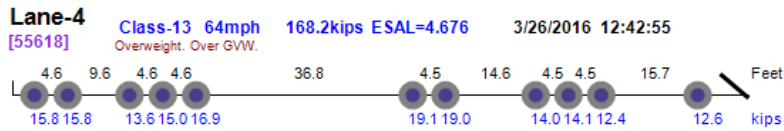

Thumbnail	Vehicle Data
<p>Photo Not Available</p> 	<p>Lane-1 [54663] Class-13 66mph 157.9kips ESAL=3.658 3/1/2016 11:04:29 <i>Overweight. Over GVW.</i></p> 
	<p>Lane-1 [59170] Class-13 63mph 157.1kips ESAL=4.391 3/1/2016 15:26:36 <i>Overweight. Over GVW.</i></p> 
<p>Photo Not Available</p> 	<p>Lane-4 [5373] Class-13 58mph 185.3kips ESAL=6.473 3/2/2016 10:32:55 <i>Overweight. Over GVW.</i></p> 
<p>Photo Not Available</p> 	<p>Lane-4 [6245] Class-13 66mph 196.2kips ESAL=8.466 3/2/2016 11:21:28 <i>Overweight. Over GVW.</i></p> 
	<p>Lane-1 [59876] Class-13 62mph 164.7kips ESAL=4.023 3/5/2016 07:00:23 <i>Overweight. Over GVW.</i></p> 
	<p>Lane-4 [41117] Class-13 64mph 169.0kips ESAL=3.683 3/7/2016 13:08:35</p> 
<p>Photo Not Available</p> 	<p>Lane-4 [43313] Class-13 64mph 168.6kips ESAL=4.466 3/7/2016 14:54:48 <i>Overweight. Over GVW.</i></p> 
<p>Photo Not Available</p> 	<p>Lane-4 [5484] Class-13 70mph 160.0kips ESAL=6.456 3/9/2016 09:12:00 <i>Overweight. Over GVW.</i></p> 
	<p>Lane-1 [22107] Class-13 68mph 157.6kips ESAL=3.376 3/10/2016 07:54:08 <i>Overweight. Over GVW.</i></p> 
	<p>Lane-1 [29360] Class-13 66mph 156.0kips ESAL=4.299 3/10/2016 14:05:52 <i>Overweight. Over GVW.</i></p> 

Photo Not Available

Photo Not Available

Photo Not Available

Photo Not Available

Photo Not Available

Photo Not Available

Photo Not Available

Photo Not Available