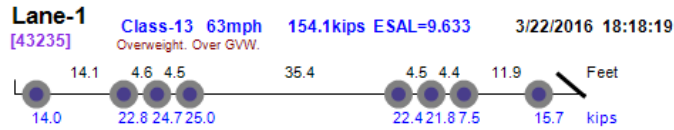

Thumbnail	Vehicle Data
<p>Photo Not Available</p> 	<p>Lane-1 [54663] Class-13 66mph 157.9kips ESAL=3.658 3/1/2016 11:04:29 <i>Overweight. Over GVW.</i></p> 
	<p>Lane-1 [59170] Class-13 63mph 157.1kips ESAL=4.391 3/1/2016 15:26:36 <i>Overweight. Over GVW.</i></p> 
<p>Photo Not Available</p> 	<p>Lane-4 [5373] Class-13 58mph 185.3kips ESAL=6.473 3/2/2016 10:32:55 <i>Overweight. Over GVW.</i></p> 
<p>Photo Not Available</p> 	<p>Lane-4 [6245] Class-13 66mph 196.2kips ESAL=8.466 3/2/2016 11:21:28 <i>Overweight. Over GVW.</i></p> 
	<p>Lane-1 [59876] Class-13 62mph 164.7kips ESAL=4.023 3/5/2016 07:00:23 <i>Overweight. Over GVW.</i></p> 
	<p>Lane-4 [41117] Class-13 64mph 169.0kips ESAL=3.683 3/7/2016 13:08:35</p> 
<p>Photo Not Available</p> 	<p>Lane-4 [43313] Class-13 64mph 168.6kips ESAL=4.466 3/7/2016 14:54:48 <i>Overweight. Over GVW.</i></p> 
<p>Photo Not Available</p> 	<p>Lane-4 [5484] Class-13 70mph 160.0kips ESAL=6.456 3/9/2016 09:12:00 <i>Overweight. Over GVW.</i></p> 
	<p>Lane-1 [22107] Class-13 68mph 157.6kips ESAL=3.376 3/10/2016 07:54:08 <i>Overweight. Over GVW.</i></p> 
	<p>Lane-1 [29360] Class-13 66mph 156.0kips ESAL=4.299 3/10/2016 14:05:52 <i>Overweight. Over GVW.</i></p> 

Photo Not Available

Photo Not Available

Photo Not Available

Photo Not Available

Photo Not Available

Photo Not Available

Photo Not Available

Photo Not Available