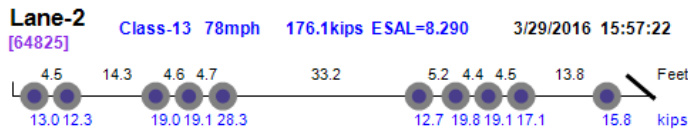

Thumbnail	Vehicle Data
<p>Photo Not Available</p> 	<p>Lane-1 [54663] Class-13 66mph 157.9kips ESAL=3.658 3/1/2016 11:04:29 <i>Overweight. Over GVW.</i></p> 
	<p>Lane-1 [59170] Class-13 63mph 157.1kips ESAL=4.391 3/1/2016 15:26:36 <i>Overweight. Over GVW.</i></p> 
<p>Photo Not Available</p> 	<p>Lane-4 [5373] Class-13 58mph 185.3kips ESAL=6.473 3/2/2016 10:32:55 <i>Overweight. Over GVW.</i></p> 
<p>Photo Not Available</p> 	<p>Lane-4 [6245] Class-13 66mph 196.2kips ESAL=8.466 3/2/2016 11:21:28 <i>Overweight. Over GVW.</i></p> 
	<p>Lane-1 [59876] Class-13 62mph 164.7kips ESAL=4.023 3/5/2016 07:00:23 <i>Overweight. Over GVW.</i></p> 
	<p>Lane-4 [41117] Class-13 64mph 169.0kips ESAL=3.683 3/7/2016 13:08:35</p> 
<p>Photo Not Available</p> 	<p>Lane-4 [43313] Class-13 64mph 168.6kips ESAL=4.466 3/7/2016 14:54:48 <i>Overweight. Over GVW.</i></p> 
<p>Photo Not Available</p> 	<p>Lane-4 [5484] Class-13 70mph 160.0kips ESAL=6.456 3/9/2016 09:12:00 <i>Overweight. Over GVW.</i></p> 
	<p>Lane-1 [22107] Class-13 68mph 157.6kips ESAL=3.376 3/10/2016 07:54:08 <i>Overweight. Over GVW.</i></p> 
	<p>Lane-1 [29360] Class-13 66mph 156.0kips ESAL=4.299 3/10/2016 14:05:52 <i>Overweight. Over GVW.</i></p> 

Photo Not Available

Photo Not Available

Photo Not Available

Photo Not Available

Photo Not Available

Photo Not Available

Photo Not Available

Photo Not Available