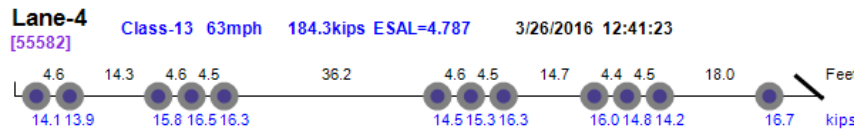

Thumbnail	Vehicle Data
<p>Photo Not Available</p> 	<p>Lane-1 [54663] Class-13 66mph 157.9kips ESAL=3.658 3/1/2016 11:04:29 <i>Overweight. Over GVW.</i></p> 
	<p>Lane-1 [59170] Class-13 63mph 157.1kips ESAL=4.391 3/1/2016 15:26:36 <i>Overweight. Over GVW.</i></p> 
<p>Photo Not Available</p> 	<p>Lane-4 [5373] Class-13 58mph 185.3kips ESAL=6.473 3/2/2016 10:32:55 <i>Overweight. Over GVW.</i></p> 
<p>Photo Not Available</p> 	<p>Lane-4 [6245] Class-13 66mph 196.2kips ESAL=8.466 3/2/2016 11:21:28 <i>Overweight. Over GVW.</i></p> 
	<p>Lane-1 [59876] Class-13 62mph 164.7kips ESAL=4.023 3/5/2016 07:00:23 <i>Overweight. Over GVW.</i></p> 
	<p>Lane-4 [41117] Class-13 64mph 169.0kips ESAL=3.683 3/7/2016 13:08:35</p> 
<p>Photo Not Available</p> 	<p>Lane-4 [43313] Class-13 64mph 168.6kips ESAL=4.466 3/7/2016 14:54:48 <i>Overweight. Over GVW.</i></p> 
<p>Photo Not Available</p> 	<p>Lane-4 [5484] Class-13 70mph 160.0kips ESAL=6.456 3/9/2016 09:12:00 <i>Overweight. Over GVW.</i></p> 
	<p>Lane-1 [22107] Class-13 68mph 157.6kips ESAL=3.376 3/10/2016 07:54:08 <i>Overweight. Over GVW.</i></p> 
	<p>Lane-1 [29360] Class-13 66mph 156.0kips ESAL=4.299 3/10/2016 14:05:52 <i>Overweight. Over GVW.</i></p> 

Photo Not Available

Photo Not Available

Photo Not Available

Photo Not Available

Photo Not Available

Photo Not Available

Photo Not Available

Photo Not Available