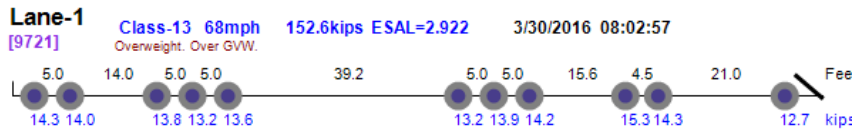

Thumbnail	Vehicle Data
<p>Photo Not Available</p> 	<p>Lane-1 [54663] Class-13 66mph 157.9kips ESAL=3.658 3/1/2016 11:04:29 <i>Overweight. Over GVW.</i></p> 
	<p>Lane-1 [59170] Class-13 63mph 157.1kips ESAL=4.391 3/1/2016 15:26:36 <i>Overweight. Over GVW.</i></p> 
<p>Photo Not Available</p> 	<p>Lane-4 [5373] Class-13 58mph 185.3kips ESAL=6.473 3/2/2016 10:32:55 <i>Overweight. Over GVW.</i></p> 
<p>Photo Not Available</p> 	<p>Lane-4 [6245] Class-13 66mph 196.2kips ESAL=8.466 3/2/2016 11:21:28 <i>Overweight. Over GVW.</i></p> 
	<p>Lane-1 [59876] Class-13 62mph 164.7kips ESAL=4.023 3/5/2016 07:00:23 <i>Overweight. Over GVW.</i></p> 
	<p>Lane-4 [41117] Class-13 64mph 169.0kips ESAL=3.683 3/7/2016 13:08:35</p> 
<p>Photo Not Available</p> 	<p>Lane-4 [43313] Class-13 64mph 168.6kips ESAL=4.466 3/7/2016 14:54:48 <i>Overweight. Over GVW.</i></p> 
<p>Photo Not Available</p> 	<p>Lane-4 [5484] Class-13 70mph 160.0kips ESAL=6.456 3/9/2016 09:12:00 <i>Overweight. Over GVW.</i></p> 
	<p>Lane-1 [22107] Class-13 68mph 157.6kips ESAL=3.376 3/10/2016 07:54:08 <i>Overweight. Over GVW.</i></p> 
	<p>Lane-1 [29360] Class-13 66mph 156.0kips ESAL=4.299 3/10/2016 14:05:52 <i>Overweight. Over GVW.</i></p> 

Photo Not Available

Photo Not Available

Photo Not Available

Photo Not Available

Photo Not Available

Photo Not Available

Photo Not Available

Photo Not Available