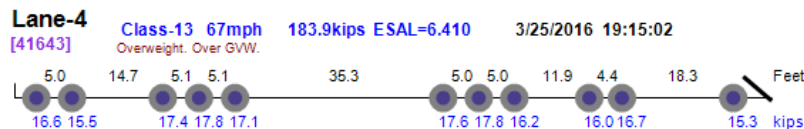

Thumbnail	Vehicle Data
<p>Photo Not Available</p> 	<p>Lane-1 [54663] Class-13 66mph 157.9kips ESAL=3.658 3/1/2016 11:04:29 <i>Overweight. Over GVW.</i></p> 
	<p>Lane-1 [59170] Class-13 63mph 157.1kips ESAL=4.391 3/1/2016 15:26:36 <i>Overweight. Over GVW.</i></p> 
<p>Photo Not Available</p> 	<p>Lane-4 [5373] Class-13 58mph 185.3kips ESAL=6.473 3/2/2016 10:32:55 <i>Overweight. Over GVW.</i></p> 
<p>Photo Not Available</p> 	<p>Lane-4 [6245] Class-13 66mph 196.2kips ESAL=8.466 3/2/2016 11:21:28 <i>Overweight. Over GVW.</i></p> 
	<p>Lane-1 [59876] Class-13 62mph 164.7kips ESAL=4.023 3/5/2016 07:00:23 <i>Overweight. Over GVW.</i></p> 
	<p>Lane-4 [41117] Class-13 64mph 169.0kips ESAL=3.683 3/7/2016 13:08:35</p> 
<p>Photo Not Available</p> 	<p>Lane-4 [43313] Class-13 64mph 168.6kips ESAL=4.466 3/7/2016 14:54:48 <i>Overweight. Over GVW.</i></p> 
<p>Photo Not Available</p> 	<p>Lane-4 [5484] Class-13 70mph 160.0kips ESAL=6.456 3/9/2016 09:12:00 <i>Overweight. Over GVW.</i></p> 
	<p>Lane-1 [22107] Class-13 68mph 157.6kips ESAL=3.376 3/10/2016 07:54:08 <i>Overweight. Over GVW.</i></p> 
	<p>Lane-1 [29360] Class-13 66mph 156.0kips ESAL=4.299 3/10/2016 14:05:52 <i>Overweight. Over GVW.</i></p> 

Photo Not Available

Photo Not Available

Photo Not Available

Photo Not Available

Photo Not Available

Photo Not Available

Photo Not Available

Photo Not Available