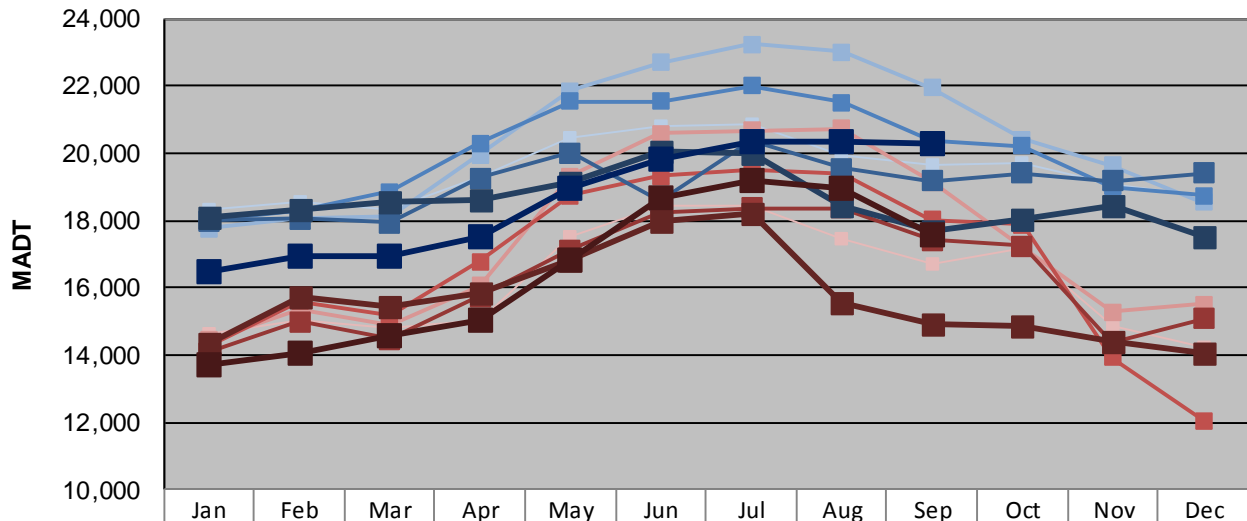

MONTHLY REPORT, STATION NO. 388 (ATR)

SEPTEMBER 2013

Station Measurement: VOLUME/SPEED/CLASS		
Route: TH 8	Route Direction: N/S	Lanes: 2
County: Chisago	Closest City: Forest Lake	
Functional Class: Urban Other Principal Arterial		
Location: E OF MSAS121 (GREENWAY RD), N OF FOREST LAKE		
Ref Post: 002+00.330	True Mile: 2.282	Sequence No. 6783
Volume: 580,985		MADT: 19,366
Weekday (M-F) MADT: 20,274		Weekend (Sa-Su) MADT: 17,580

Note: Decrease in traffic June 2011 and September 2012 due to construction on TH 8... Increase in traffic August/September 2013 due to detour from TH 61

Weekday (WD)/Weekend (WE) Monthly Average Daily Traffic

Note: 'Weekday' defined as Monday-Friday, 'Weekend' defined as Saturday-Sunday

Weekday/Weekend Monthly Average Daily Traffic ('08-'13)

	Sep-08	Sep-09	Sep-10	Sep-11	Sep-12	Sep-13
Weekday	19,670	21,936	20,376	19,162	17,692	20,274
Weekend	16,682	19,150	18,018	17,400	14,928	17,580