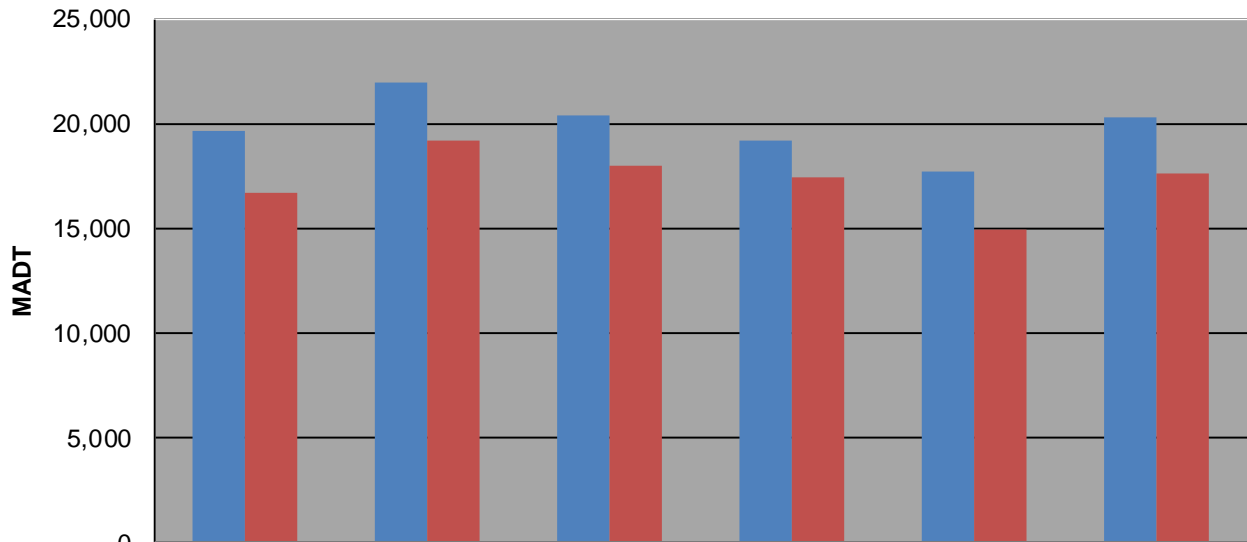

Weekday/Weekend Monthly Average Daily Traffic ('08-'13)

	Sep-08	Sep-09	Sep-10	Sep-11	Sep-12	Sep-13
Weekday	19,670	21,936	20,376	19,162	17,692	20,274
Weekend	16,682	19,150	18,018	17,400	14,928	17,580