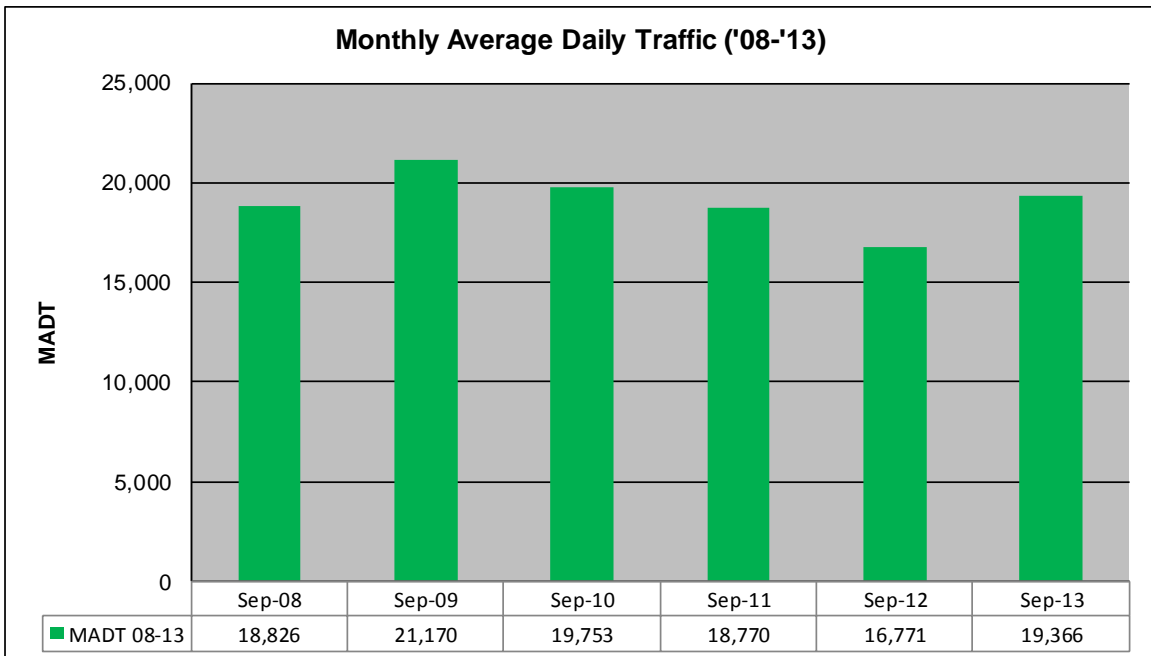

Note: Decrease in traffic June 2011 and September 2012 due to construction on TH 8... Increase in traffic August/September 2013 due to detour from TH 61

Weekday (WD)/Weekend (WE) Monthly Average Daily Traffic

Note: 'Weekday' defined as Monday-Friday, 'Weekend' defined as Saturday-Sunday

Weekday/Weekend Monthly Average Daily Traffic ('08-'13)

	Sep-08	Sep-09	Sep-10	Sep-11	Sep-12	Sep-13
Weekday	19,670	21,936	20,376	19,162	17,692	20,274
Weekend	16,682	19,150	18,018	17,400	14,928	17,580