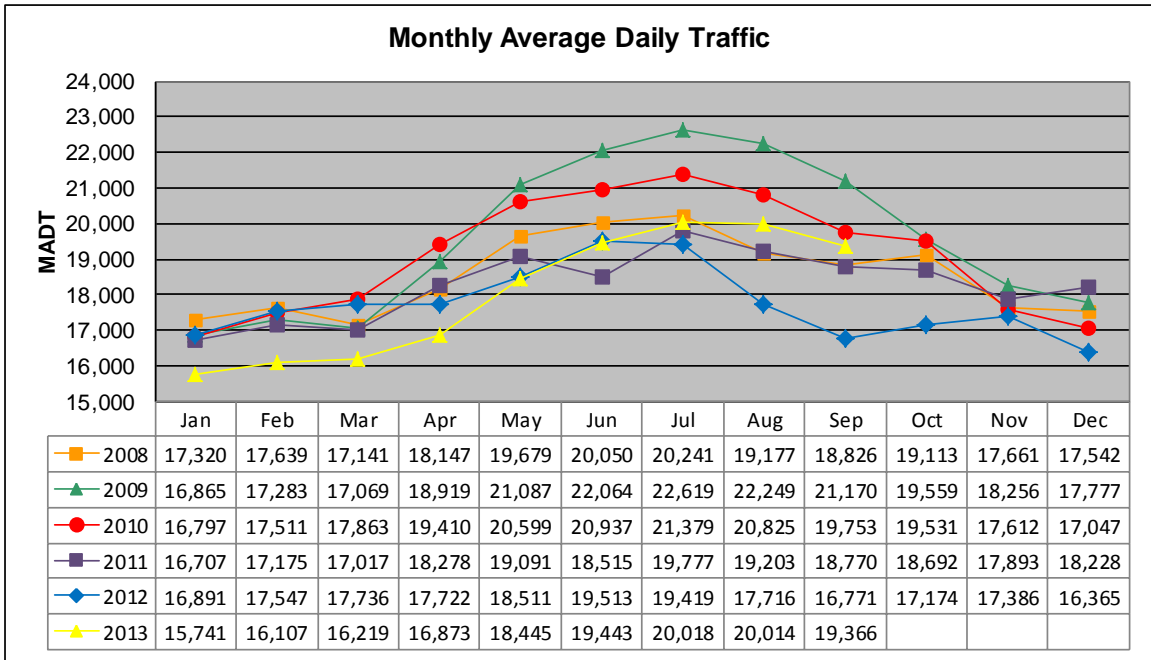

MONTHLY REPORT, STATION NO. 388 (ATR)

SEPTEMBER 2013

Station Measurement: VOLUME/SPEED/CLASS		
Route: TH 8	Route Direction: N/S	Lanes: 2
County: Chisago	Closest City: Forest Lake	
Functional Class: Urban Other Principal Arterial		
Location: E OF MSAS121 (GREENWAY RD), N OF FOREST LAKE		
Ref Post: 002+00.330	True Mile: 2.282	Sequence No. 6783
Volume: 580,985		MADT: 19,366
Weekday (M-F) MADT: 20,274		Weekend (Sa-Su) MADT: 17,580

Note: Decrease in traffic June 2011 and September 2012 due to construction on TH 8... Increase in traffic August/September 2013 due to detour from TH 61

Weekday (WD)/Weekend (WE) Monthly Average Daily Traffic

Note: 'Weekday' defined as Monday-Friday, 'Weekend' defined as Saturday-Sunday

Weekday/Weekend Monthly Average Daily Traffic ('08-'13)

	Sep-08	Sep-09	Sep-10	Sep-11	Sep-12	Sep-13
Weekday	19,670	21,936	20,376	19,162	17,692	20,274
Weekend	16,682	19,150	18,018	17,400	14,928	17,580