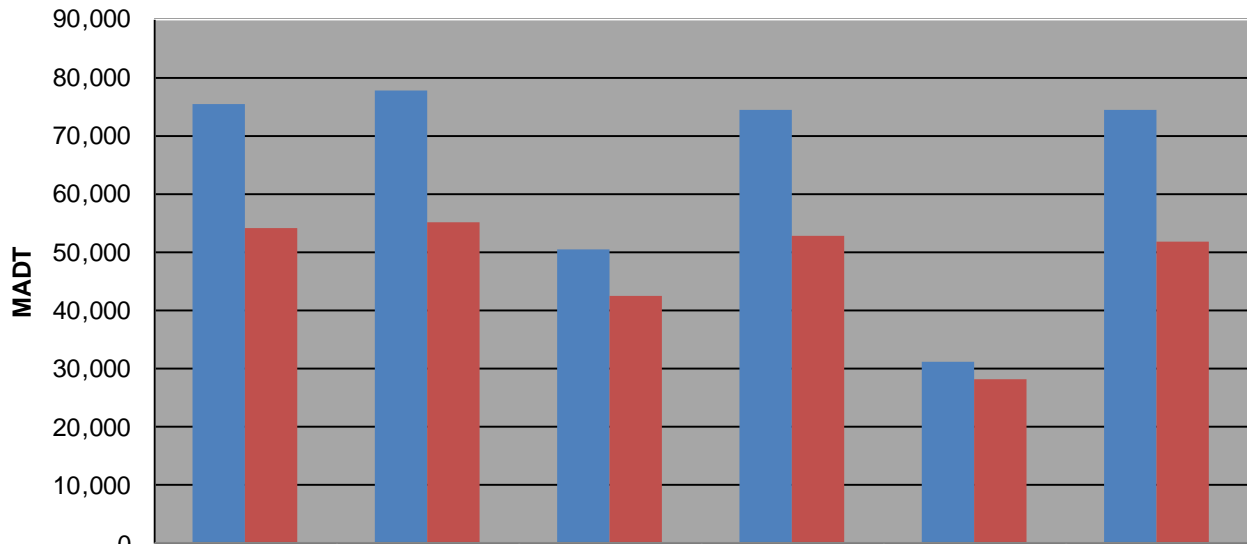

Weekday/Weekend Monthly Average Daily Traffic ('08-'13)

	Sep-08	Sep-09	Sep-10	Sep-11	Sep-12	Sep-13
Weekday	75,374	77,784	50,422	74,258	31,172	74,412
Weekend	54,100	54,922	42,304	52,718	28,238	51,668