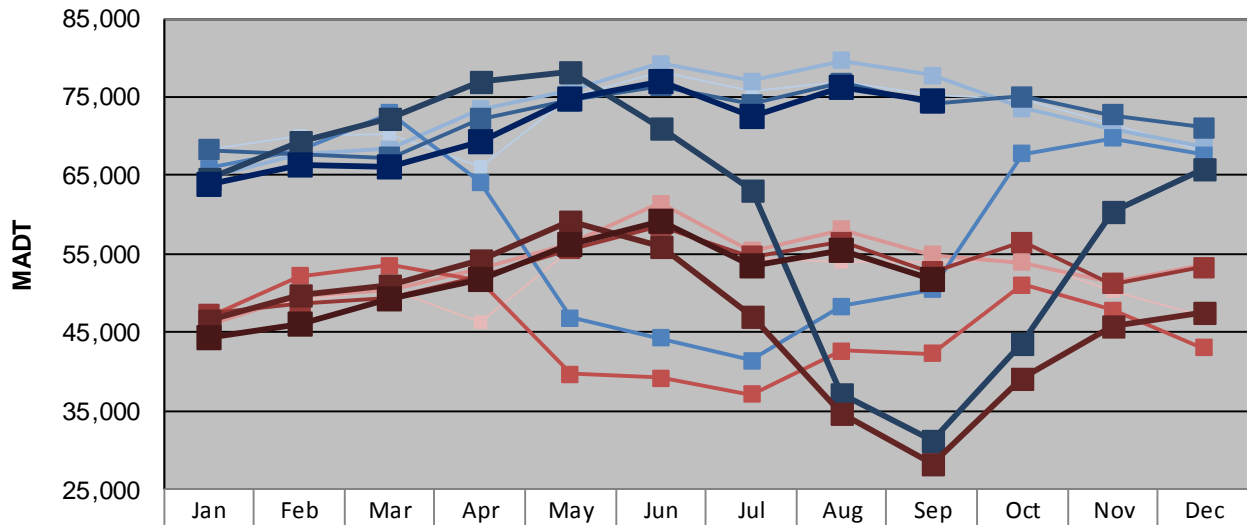

MONTHLY REPORT, STATION NO. 341 (ATR)

SEPTEMBER 2013

Station Measurement: VOLUME/SPEED/CLASS		
Route: I-694	Route Direction: N/S	Lanes: 4
County: Washington		Closest City: Oakdale
Functional Class: Urban Principal Arterial - Interstate		
Location: S OF CSAH35 (50TH ST N) IN OAKDALE		
Ref Post: 053+00.290	True Mile: 53.237	Sequence No. 9858
Volume: 2,015,811		MADT: 67,194
Weekday (M-F) MADT: 74,412		Weekend (Sa-Su) MADT: 51,668

Note: Decrease in traffic April 2008 due to construction on I-694 and I-35W... Decrease in traffic April to October 2010 and June to November 2012 due to construction on I-694

Weekday (WD)/Weekend (WE) Monthly Average Daily Traffic

Note: 'Weekday' defined as Monday-Friday, 'Weekend' defined as Saturday-Sunday

Weekday/Weekend Monthly Average Daily Traffic ('08-'13)

	Sep-08	Sep-09	Sep-10	Sep-11	Sep-12	Sep-13
Weekday	75,374	77,784	50,422	74,258	31,172	74,412
Weekend	54,100	54,922	42,304	52,718	28,238	51,668