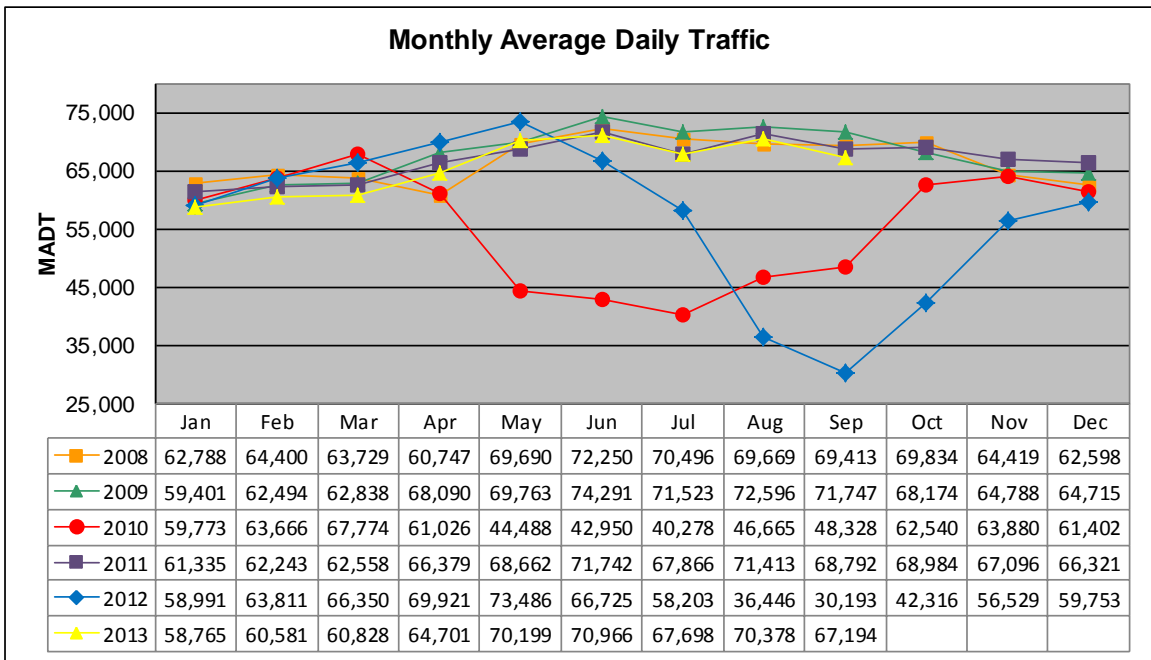

MONTHLY REPORT, STATION NO. 341 (ATR)

SEPTEMBER 2013

Station Measurement: VOLUME/SPEED/CLASS		
Route: I-694	Route Direction: N/S	Lanes: 4
County: Washington		Closest City: Oakdale
Functional Class: Urban Principal Arterial - Interstate		
Location: S OF CSAH35 (50TH ST N) IN OAKDALE		
Ref Post: 053+00.290	True Mile: 53.237	Sequence No. 9858
Volume: 2,015,811		MADT: 67,194
Weekday (M-F) MADT: 74,412		Weekend (Sa-Su) MADT: 51,668

Note: Decrease in traffic April 2008 due to construction on I-694 and I-35W... Decrease in traffic April to October 2010 and June to November 2012 due to construction on I-694

Weekday (WD)/Weekend (WE) Monthly Average Daily Traffic

Note: 'Weekday' defined as Monday-Friday, 'Weekend' defined as Saturday-Sunday

Weekday/Weekend Monthly Average Daily Traffic ('08-'13)

	Sep-08	Sep-09	Sep-10	Sep-11	Sep-12	Sep-13
Weekday	75,374	77,784	50,422	74,258	31,172	74,412
Weekend	54,100	54,922	42,304	52,718	28,238	51,668