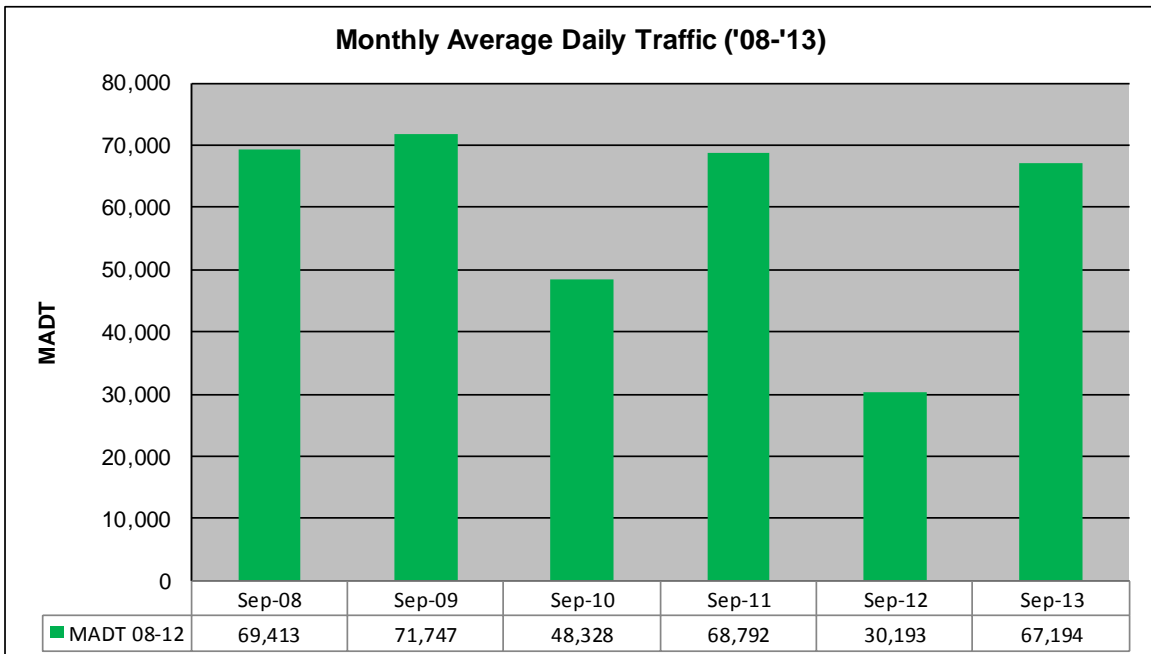

MONTHLY REPORT, STATION NO. 341 (ATR)

SEPTEMBER 2013

Station Measurement: VOLUME/SPEED/CLASS		
Route: I-694	Route Direction: N/S	Lanes: 4
County: Washington		Closest City: Oakdale
Functional Class: Urban Principal Arterial - Interstate		
Location: S OF CSAH35 (50TH ST N) IN OAKDALE		
Ref Post: 053+00.290	True Mile: 53.237	Sequence No. 9858
Volume: 2,015,811		MADT: 67,194
Weekday (M-F) MADT: 74,412		Weekend (Sa-Su) MADT: 51,668

Note: Decrease in traffic April 2008 due to construction on I-694 and I-35W... Decrease in traffic April to October 2010 and June to November 2012 due to construction on I-694

Weekday (WD)/Weekend (WE) Monthly Average Daily Traffic

Note: 'Weekday' defined as Monday-Friday, 'Weekend' defined as Saturday-Sunday

Weekday/Weekend Monthly Average Daily Traffic ('08-'13)

	Sep-08	Sep-09	Sep-10	Sep-11	Sep-12	Sep-13
Weekday	75,374	77,784	50,422	74,258	31,172	74,412
Weekend	54,100	54,922	42,304	52,718	28,238	51,668