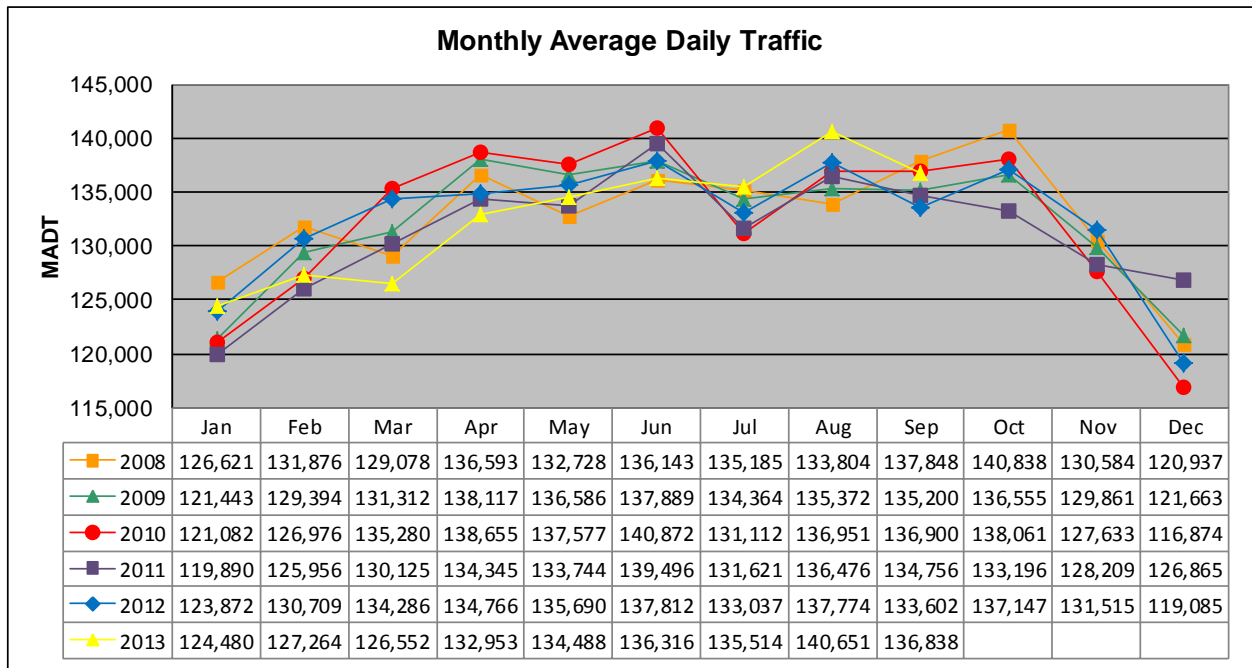

Note: Decrease in traffic June/July 2007 due to construction on I-394

Weekday (WD)/Weekend (WE) Monthly Average Daily Traffic

	Jan	Feb	Mar	Apr	May	Jun	Jul	Aug	Sep	Oct	Nov	Dec
'08 WD	137,928	144,874	144,200	149,312	148,334	151,774	146,510	150,422	150,388	151,844	143,740	131,788
'08 WE	94,554	96,952	98,436	101,044	92,906	101,550	100,308	98,774	105,502	107,998	104,274	90,018
'09 WD	132,756	140,882	143,756	151,044	149,266	151,902	147,308	149,668	146,534	147,210	142,658	129,836
'09 WE	92,674	100,674	103,664	102,182	109,384	100,496	96,714	105,986	102,858	109,054	101,400	97,474
'10 WD	134,204	137,542	145,678	150,662	150,088	152,940	147,150	151,596	147,090	151,236	140,068	129,848
'10 WE	93,936	100,560	106,398	104,806	113,084	107,424	89,432	103,036	107,696	109,828	93,158	78,122
'11 WD	134,220	138,160	140,194	147,468	145,970	150,066	146,210	148,022	145,974	147,206	139,768	138,944
'11 WE	91,298	95,422	101,116	102,128	106,656	109,794	100,622	104,160	102,790	104,690	94,884	94,962
'12 WD	136,510	141,636	145,738	149,638	147,806	151,642	144,296	149,698	147,118	148,236	142,940	131,224
'12 WE	96,174	102,286	104,094	102,188	99,112	104,150	105,762	102,736	106,570	106,136	100,654	95,148
'13 WD	134,976	139,158	137,954	142,296	145,442	150,984	146,278	151,644	148,730			
'13 WE	94,342	97,532	101,784	107,138	100,908	106,980	103,032	112,510	112,348			

Note: 'Weekday' defined as Monday-Friday, 'Weekend' defined as Saturday-Sunday

Weekday/Weekend Monthly Average Daily Traffic ('08-'13)

	Sep-08	Sep-09	Sep-10	Sep-11	Sep-12	Sep-13
Weekday	150,388	146,534	147,090	145,974	147,118	148,730
Weekend	105,502	102,858	107,696	102,790	106,570	112,348