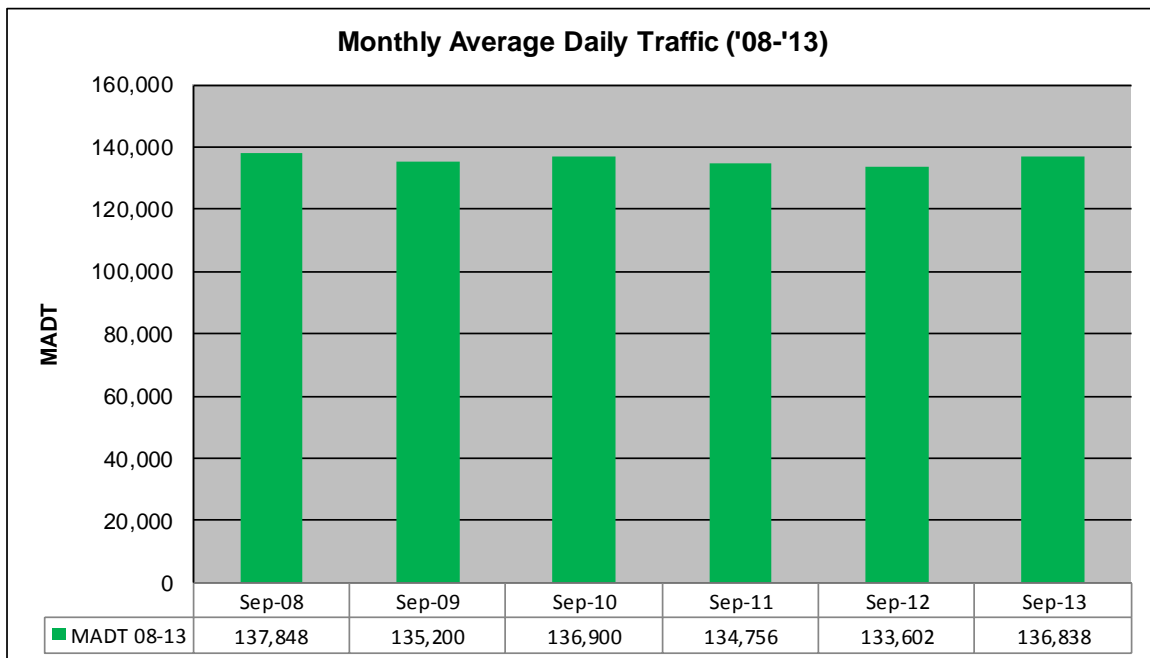

Note: Decrease in traffic June/July 2007 due to construction on I-394

Weekday (WD)/Weekend (WE) Monthly Average Daily Traffic

	Jan	Feb	Mar	Apr	May	Jun	Jul	Aug	Sep	Oct	Nov	Dec
'08 WD	137,928	144,874	144,200	149,312	148,334	151,774	146,510	150,422	150,388	151,844	143,740	131,788
'08 WE	94,554	96,952	98,436	101,044	92,906	101,550	100,308	98,774	105,502	107,998	104,274	90,018
'09 WD	132,756	140,882	143,756	151,044	149,266	151,902	147,308	149,668	146,534	147,210	142,658	129,836
'09 WE	92,674	100,674	103,664	102,182	109,384	100,496	96,714	105,986	102,858	109,054	101,400	97,474
'10 WD	134,204	137,542	145,678	150,662	150,088	152,940	147,150	151,596	147,090	151,236	140,068	129,848
'10 WE	93,936	100,560	106,398	104,806	113,084	107,424	89,432	103,036	107,696	109,828	93,158	78,122
'11 WD	134,220	138,160	140,194	147,468	145,970	150,066	146,210	148,022	145,974	147,206	139,768	138,944
'11 WE	91,298	95,422	101,116	102,128	106,656	109,794	100,622	104,160	102,790	104,690	94,884	94,962
'12 WD	136,510	141,636	145,738	149,638	147,806	151,642	144,296	149,698	147,118	148,236	142,940	131,224
'12 WE	96,174	102,286	104,094	102,188	99,112	104,150	105,762	102,736	106,570	106,136	100,654	95,148
'13 WD	134,976	139,158	137,954	142,296	145,442	150,984	146,278	151,644	148,730			
'13 WE	94,342	97,532	101,784	107,138	100,908	106,980	103,032	112,510	112,348			

Note: 'Weekday' defined as Monday-Friday, 'Weekend' defined as Saturday-Sunday

Weekday/Weekend Monthly Average Daily Traffic ('08-'13)

	Sep-08	Sep-09	Sep-10	Sep-11	Sep-12	Sep-13
Weekday	150,388	146,534	147,090	145,974	147,118	148,730
Weekend	105,502	102,858	107,696	102,790	106,570	112,348