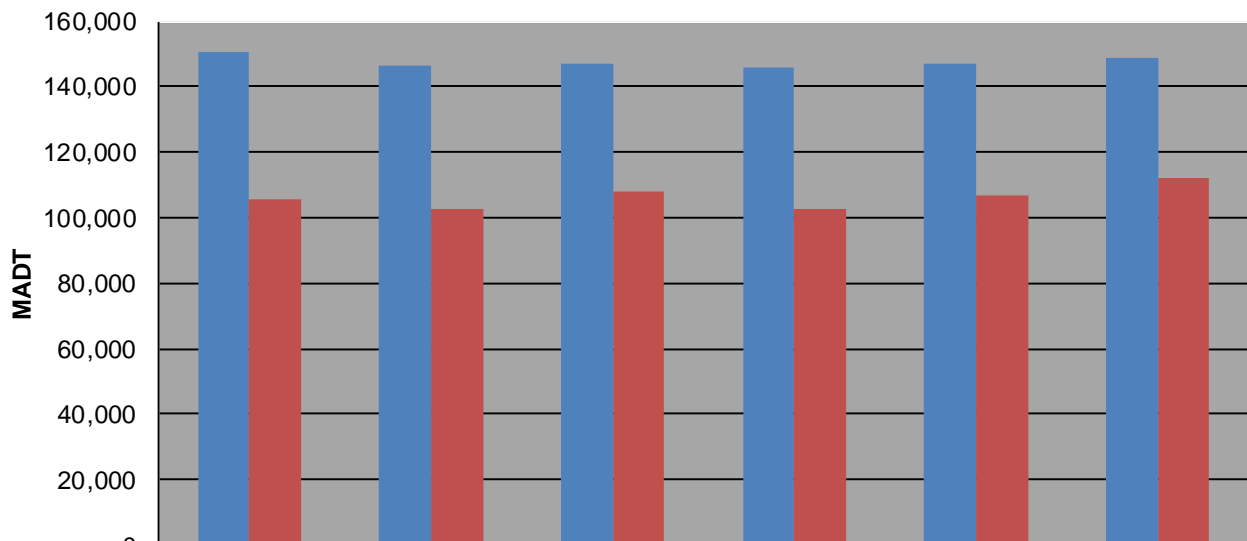

Note: Decrease in traffic June/July 2007 due to construction on I-394

Weekday (WD)/Weekend (WE) Monthly Average Daily Traffic

	Jan	Feb	Mar	Apr	May	Jun	Jul	Aug	Sep	Oct	Nov	Dec
'08 WD	137,928	144,874	144,200	149,312	148,334	151,774	146,510	150,422	150,388	151,844	143,740	131,788
'08 WE	94,554	96,952	98,436	101,044	92,906	101,550	100,308	98,774	105,502	107,998	104,274	90,018
'09 WD	132,756	140,882	143,756	151,044	149,266	151,902	147,308	149,668	146,534	147,210	142,658	129,836
'09 WE	92,674	100,674	103,664	102,182	109,384	100,496	96,714	105,986	102,858	109,054	101,400	97,474
'10 WD	134,204	137,542	145,678	150,662	150,088	152,940	147,150	151,596	147,090	151,236	140,068	129,848
'10 WE	93,936	100,560	106,398	104,806	113,084	107,424	89,432	103,036	107,696	109,828	93,158	78,122
'11 WD	134,220	138,160	140,194	147,468	145,970	150,066	146,210	148,022	145,974	147,206	139,768	138,944
'11 WE	91,298	95,422	101,116	102,128	106,656	109,794	100,622	104,160	102,790	104,690	94,884	94,962
'12 WD	136,510	141,636	145,738	149,638	147,806	151,642	144,296	149,698	147,118	148,236	142,940	131,224
'12 WE	96,174	102,286	104,094	102,188	99,112	104,150	105,762	102,736	106,570	106,136	100,654	95,148
'13 WD	134,976	139,158	137,954	142,296	145,442	150,984	146,278	151,644	148,730			
'13 WE	94,342	97,532	101,784	107,138	100,908	106,980	103,032	112,510	112,348			

Note: 'Weekday' defined as Monday-Friday, 'Weekend' defined as Saturday-Sunday

Weekday/Weekend Monthly Average Daily Traffic ('08-'13)

	Sep-08	Sep-09	Sep-10	Sep-11	Sep-12	Sep-13
Weekday	150,388	146,534	147,090	145,974	147,118	148,730
Weekend	105,502	102,858	107,696	102,790	106,570	112,348