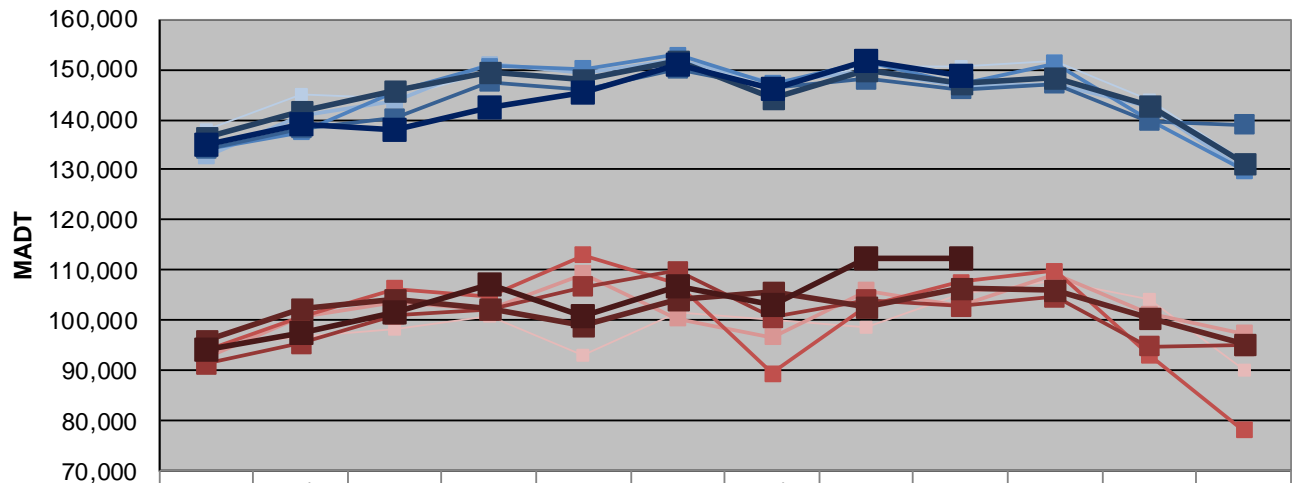

MONTHLY REPORT, STATION NO. 326 (ATR)

SEPTEMBER 2013

Station Measurement: VOLUME		
Route: I-394	Route Direction: E/W	Lanes: 6
County: Hennepin		Closest City: Minneapolis
Functional Class: Urban Principal Arterial - Interstate		
Location: E OF TH100 IN MINNEAPOLIS		
Ref Post: 007+00.250	True Mile: 7.25	Sequence No. 9850
Volume: 4,105,144		MADT: 136,838
Weekday (M-F) MADT: 148,730		Weekend (Sa-Su) MADT: 112,348

Note: Decrease in traffic June/July 2007 due to construction on I-394

Weekday (WD)/Weekend (WE) Monthly Average Daily Traffic

	Jan	Feb	Mar	Apr	May	Jun	Jul	Aug	Sep	Oct	Nov	Dec
'08 WD	137,928	144,874	144,200	149,312	148,334	151,774	146,510	150,422	150,388	151,844	143,740	131,788
'08 WE	94,554	96,952	98,436	101,044	92,906	101,550	100,308	98,774	105,502	107,998	104,274	90,018
'09 WD	132,756	140,882	143,756	151,044	149,266	151,902	147,308	149,668	146,534	147,210	142,658	129,836
'09 WE	92,674	100,674	103,664	102,182	109,384	100,496	96,714	105,986	102,858	109,054	101,400	97,474
'10 WD	134,204	137,542	145,678	150,662	150,088	152,940	147,150	151,596	147,090	151,236	140,068	129,848
'10 WE	93,936	100,560	106,398	104,806	113,084	107,424	89,432	103,036	107,696	109,828	93,158	78,122
'11 WD	134,220	138,160	140,194	147,468	145,970	150,066	146,210	148,022	145,974	147,206	139,768	138,944
'11 WE	91,298	95,422	101,116	102,128	106,656	109,794	100,622	104,160	102,790	104,690	94,884	94,962
'12 WD	136,510	141,636	145,738	149,638	147,806	151,642	144,296	149,698	147,118	148,236	142,940	131,224
'12 WE	96,174	102,286	104,094	102,188	99,112	104,150	105,762	102,736	106,570	106,136	100,654	95,148
'13 WD	134,976	139,158	137,954	142,296	145,442	150,984	146,278	151,644	148,730			
'13 WE	94,342	97,532	101,784	107,138	100,908	106,980	103,032	112,510	112,348			