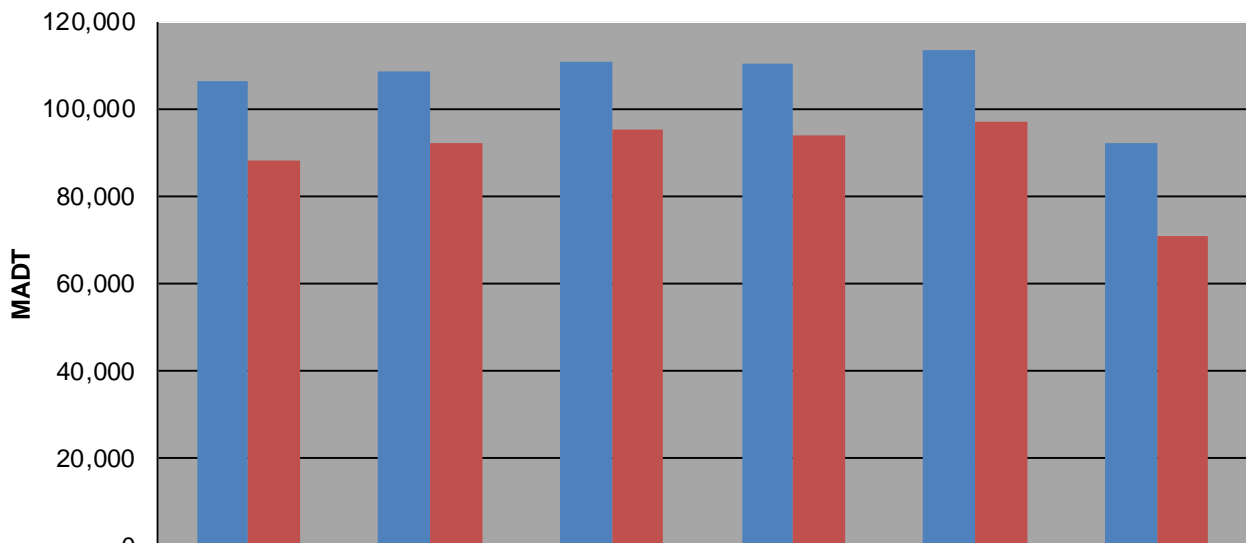

Note: Decrease in traffic May and August/September 2013 due to construction on I-35

Weekday (WD)/Weekend (WE) Monthly Average Daily Traffic

	Jan	Feb	Mar	Apr	May	Jun	Jul	Aug	Sep	Oct	Nov	Dec
'08 WD	94,934	96,572	98,948	103,588	107,740	112,156	109,280	112,416	106,402	106,268	102,016	96,846
'08 WE	77,642	77,494	84,016	86,688	88,066	92,608	83,768	88,622	88,076	86,888	86,790	76,618
'09 WD	91,242	94,326	98,682	106,182	108,026	112,522	111,880	112,294	108,672	105,796	104,912	96,598
'09 WE	74,622	80,150	85,012	88,382	91,982	94,228	84,758	91,630	91,934	88,816	88,774	89,104
'10 WD	92,534	94,348	102,762	108,666	111,702	116,642	115,386	115,702	110,844	110,462	104,720	94,494
'10 WE	77,132	82,372	88,102	92,818	93,458	100,666	92,092	95,742	95,186	93,590	84,208	73,664
'11 WD	93,408	95,590	100,988	108,070	112,728	118,724	115,826	117,566	110,418	108,550	106,794	107,740
'11 WE	73,206	77,256	87,314	90,664	93,156	102,436	95,216	97,874	93,868	90,038	85,042	86,796
'12 WD	97,988	99,894	106,554	110,782	114,830	121,282	116,682	118,538	113,474	113,400	109,540	104,852
'12 WE	79,844	85,936	89,506	92,208	96,068	104,510	101,008	97,022	96,996	95,296	91,766	87,292
'13 WD	98,932	100,570	102,750	104,472	101,158	113,510	106,570	105,680	92,132			
'13 WE	79,354	81,746	90,282	91,828	80,794	96,250	94,072	70,360	70,708			

Note: 'Weekday' defined as Monday-Friday, 'Weekend' defined as Saturday-Sunday

Weekday/Weekend Monthly Average Daily Traffic ('08-'13)

	Sep-08	Sep-09	Sep-10	Sep-11	Sep-12	Sep-13
Weekday	106,402	108,672	110,844	110,418	113,474	92,132
Weekend	88,076	91,934	95,186	93,868	96,996	70,708