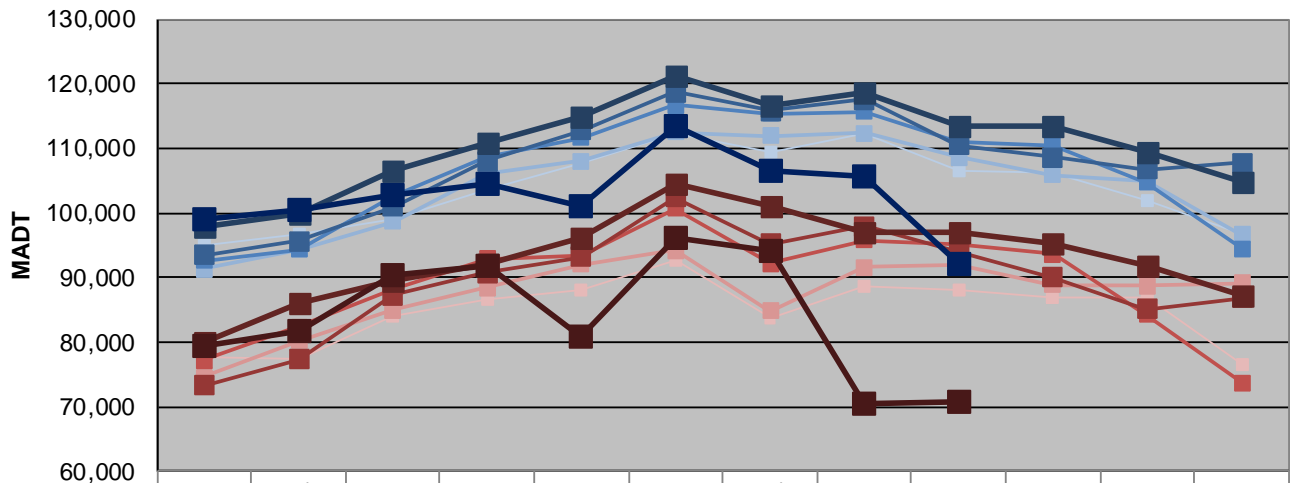

MONTHLY REPORT, STATION NO. 305 (ATR)

SEPTEMBER 2013

Station Measurement: VOLUME		
Route: I-35	Route Direction: N/S	Lanes: 6
County: Dakota		Closest City: Burnsville
Functional Class: Urban Principal Arterial - Interstate		
Location: S OF MSAS101 (CRYSTAL LAKE RD W) IN BURNSVILLE		
Ref Post: 087+00.070	True Mile: 87.071	Sequence No. 6786
Volume: 2,565,128		MADT: 85,504
Weekday (M-F) MADT: 92,132		Weekend (Sa-Su) MADT: 70,708

Note: Decrease in traffic May and August/September 2013 due to construction on I-35

Weekday (WD)/Weekend (WE) Monthly Average Daily Traffic

	Jan	Feb	Mar	Apr	May	Jun	Jul	Aug	Sep	Oct	Nov	Dec
'08 WD	94,934	96,572	98,948	103,588	107,740	112,156	109,280	112,416	106,402	106,268	102,016	96,846
'08 WE	77,642	77,494	84,016	86,688	88,066	92,608	83,768	88,622	88,076	86,888	86,790	76,618
'09 WD	91,242	94,326	98,682	106,182	108,026	112,522	111,880	112,294	108,672	105,796	104,912	96,598
'09 WE	74,622	80,150	85,012	88,382	91,982	94,228	84,758	91,630	91,934	88,816	88,774	89,104
'10 WD	92,534	94,348	102,762	108,666	111,702	116,642	115,386	115,702	110,844	110,462	104,720	94,494
'10 WE	77,132	82,372	88,102	92,818	93,458	100,666	92,092	95,742	95,186	93,590	84,208	73,664
'11 WD	93,408	95,590	100,988	108,070	112,728	118,724	115,826	117,566	110,418	108,550	106,794	107,740
'11 WE	73,206	77,256	87,314	90,664	93,156	102,436	95,216	97,874	93,868	90,038	85,042	86,796
'12 WD	97,988	99,894	106,554	110,782	114,830	121,282	116,682	118,538	113,474	113,400	109,540	104,852
'12 WE	79,844	85,936	89,506	92,208	96,068	104,510	101,008	97,022	96,996	95,296	91,766	87,292
'13 WD	98,932	100,570	102,750	104,472	101,158	113,510	106,570	105,680	92,132			
'13 WE	79,354	81,746	90,282	91,828	80,794	96,250	94,072	70,360	70,708			