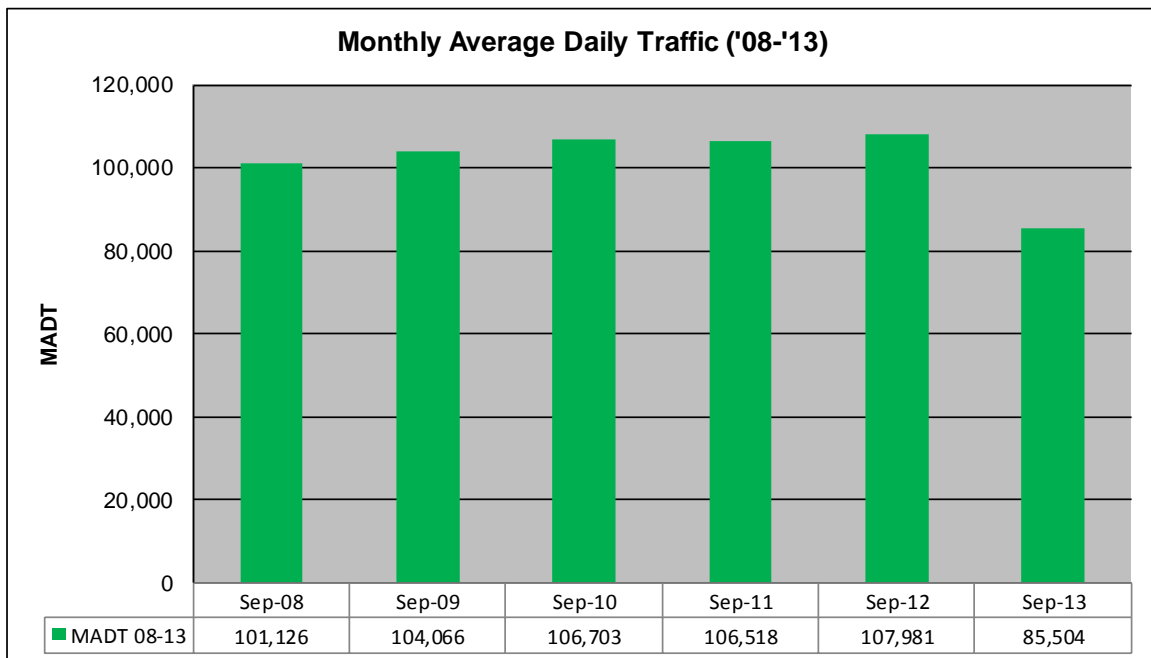

MONTHLY REPORT, STATION NO. 305 (ATR)

SEPTEMBER 2013

Station Measurement: VOLUME		
Route: I-35	Route Direction: N/S	Lanes: 6
County: Dakota		Closest City: Burnsville
Functional Class: Urban Principal Arterial - Interstate		
Location: S OF MSAS101 (CRYSTAL LAKE RD W) IN BURNSVILLE		
Ref Post: 087+00.070	True Mile: 87.071	Sequence No. 6786
Volume: 2,565,128		MADT: 85,504
Weekday (M-F) MADT: 92,132		Weekend (Sa-Su) MADT: 70,708

Note: Decrease in traffic May and August/September 2013 due to construction on I-35

Weekday (WD)/Weekend (WE) Monthly Average Daily Traffic

	Jan	Feb	Mar	Apr	May	Jun	Jul	Aug	Sep	Oct	Nov	Dec
'08 WD	94,934	96,572	98,948	103,588	107,740	112,156	109,280	112,416	106,402	106,268	102,016	96,846
'08 WE	77,642	77,494	84,016	86,688	88,066	92,608	83,768	88,622	88,076	86,888	86,790	76,618
'09 WD	91,242	94,326	98,682	106,182	108,026	112,522	111,880	112,294	108,672	105,796	104,912	96,598
'09 WE	74,622	80,150	85,012	88,382	91,982	94,228	84,758	91,630	91,934	88,816	88,774	89,104
'10 WD	92,534	94,348	102,762	108,666	111,702	116,642	115,386	115,702	110,844	110,462	104,720	94,494
'10 WE	77,132	82,372	88,102	92,818	93,458	100,666	92,092	95,742	95,186	93,590	84,208	73,664
'11 WD	93,408	95,590	100,988	108,070	112,728	118,724	115,826	117,566	110,418	108,550	106,794	107,740
'11 WE	73,206	77,256	87,314	90,664	93,156	102,436	95,216	97,874	93,868	90,038	85,042	86,796
'12 WD	97,988	99,894	106,554	110,782	114,830	121,282	116,682	118,538	113,474	113,400	109,540	104,852
'12 WE	79,844	85,936	89,506	92,208	96,068	104,510	101,008	97,022	96,996	95,296	91,766	87,292
'13 WD	98,932	100,570	102,750	104,472	101,158	113,510	106,570	105,680	92,132			
'13 WE	79,354	81,746	90,282	91,828	80,794	96,250	94,072	70,360	70,708			