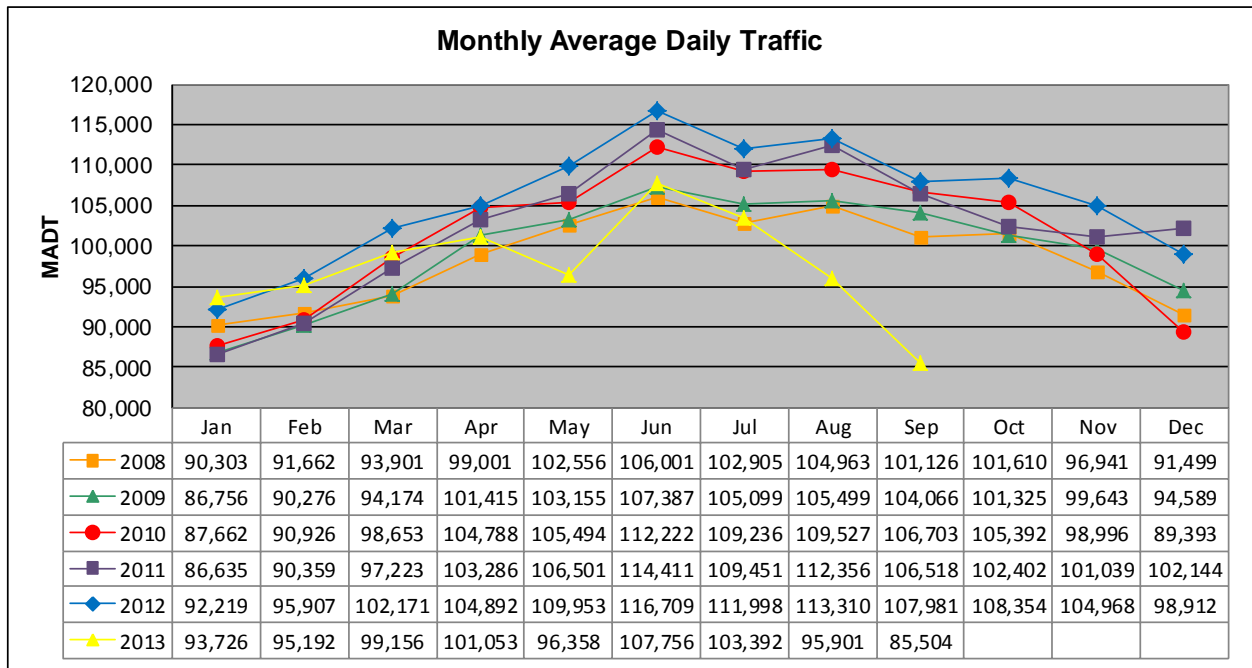

MONTHLY REPORT, STATION NO. 305 (ATR)

SEPTEMBER 2013

Station Measurement: VOLUME		
Route: I-35	Route Direction: N/S	Lanes: 6
County: Dakota		Closest City: Burnsville
Functional Class: Urban Principal Arterial - Interstate		
Location: S OF MSAS101 (CRYSTAL LAKE RD W) IN BURNSVILLE		
Ref Post: 087+00.070	True Mile: 87.071	Sequence No. 6786
Volume: 2,565,128		MADT: 85,504
Weekday (M-F) MADT: 92,132		Weekend (Sa-Su) MADT: 70,708

Note: Decrease in traffic May and August/September 2013 due to construction on I-35

Weekday (WD)/Weekend (WE) Monthly Average Daily Traffic

	Jan	Feb	Mar	Apr	May	Jun	Jul	Aug	Sep	Oct	Nov	Dec
'08 WD	94,934	96,572	98,948	103,588	107,740	112,156	109,280	112,416	106,402	106,268	102,016	96,846
'08 WE	77,642	77,494	84,016	86,688	88,066	92,608	83,768	88,622	88,076	86,888	86,790	76,618
'09 WD	91,242	94,326	98,682	106,182	108,026	112,522	111,880	112,294	108,672	105,796	104,912	96,598
'09 WE	74,622	80,150	85,012	88,382	91,982	94,228	84,758	91,630	91,934	88,816	88,774	89,104
'10 WD	92,534	94,348	102,762	108,666	111,702	116,642	115,386	115,702	110,844	110,462	104,720	94,494
'10 WE	77,132	82,372	88,102	92,818	93,458	100,666	92,092	95,742	95,186	93,590	84,208	73,664
'11 WD	93,408	95,590	100,988	108,070	112,728	118,724	115,826	117,566	110,418	108,550	106,794	107,740
'11 WE	73,206	77,256	87,314	90,664	93,156	102,436	95,216	97,874	93,868	90,038	85,042	86,796
'12 WD	97,988	99,894	106,554	110,782	114,830	121,282	116,682	118,538	113,474	113,400	109,540	104,852
'12 WE	79,844	85,936	89,506	92,208	96,068	104,510	101,008	97,022	96,996	95,296	91,766	87,292
'13 WD	98,932	100,570	102,750	104,472	101,158	113,510	106,570	105,680	92,132			
'13 WE	79,354	81,746	90,282	91,828	80,794	96,250	94,072	70,360	70,708			