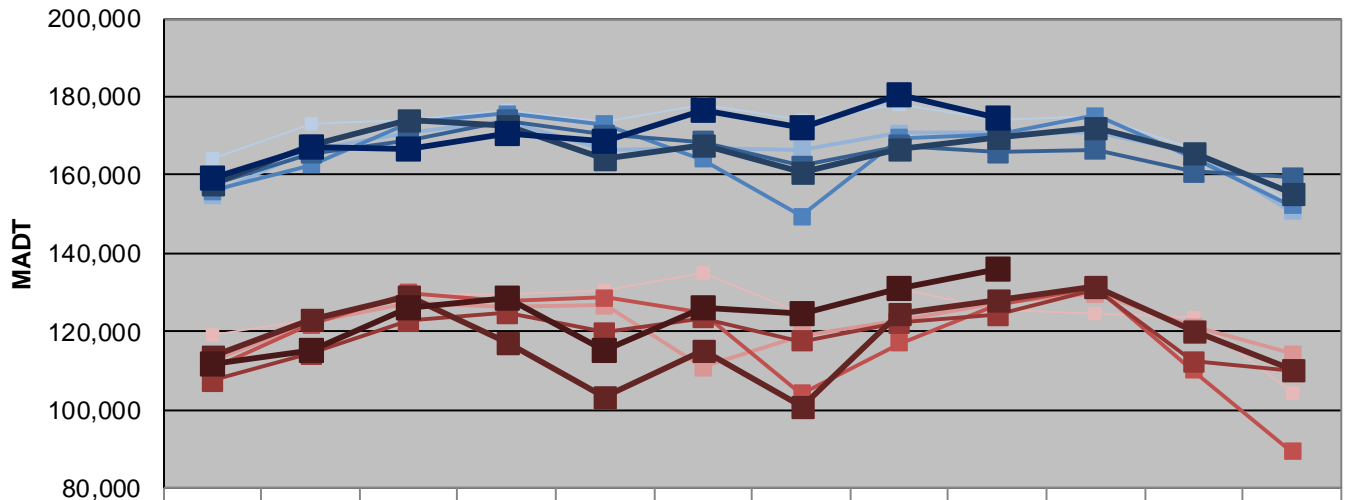

MONTHLY REPORT, STATION NO. 301 (ATR)

SEPTEMBER 2013

Station Measurement: VOLUME		
Route: I-94	Route Direction: E/W	Lanes: 8
County: Ramsey		Closest City: St Paul
Functional Class: Urban Principal Arterial - Interstate		
Location: W OF N VICTORIA ST IN ST PAUL		
Ref Post: 239+00.922	True Mile: 240.541	Sequence No. 9834
Volume: 4,863,519		MADT: 162,117
Weekday (M-F) MADT: 174,664		Weekend (Sa-Su) MADT: 136,048

Note: Decrease in traffic July 2010 due to construction on I-94

Weekday (WD)/Weekend (WE) Monthly Average Daily Traffic

	Jan	Feb	Mar	Apr	May	Jun	Jul	Aug	Sep	Oct	Nov	Dec
'08 WD	164,022	173,046	174,162	176,554	173,402	178,174	173,848	178,118	174,010	175,234	166,502	152,944
'08 WE	119,424	123,108	129,470	129,572	130,784	135,182	124,796	130,842	125,606	124,394	123,556	104,488
'09 WD	154,912	166,262	170,934	173,746	166,524	167,006	166,644	170,662	171,070	170,932	165,672	150,774
'09 WE	112,660	122,564	127,166	126,390	126,724	111,016	119,152	122,730	127,550	129,702	121,376	114,360
'10 WD	155,916	162,606	173,254	175,752	172,872	164,170	149,528	169,482	170,404	175,122	164,462	152,098
'10 WE	110,760	121,688	129,860	128,006	128,650	125,058	104,262	117,190	126,716	131,408	110,098	89,422
'11 WD	157,616	165,538	168,814	174,020	170,178	168,600	162,306	167,542	165,852	166,568	160,868	159,268
'11 WE	107,412	114,258	122,868	124,716	119,704	123,494	117,560	122,162	124,378	130,978	112,468	110,048
'12 WD	157,896	167,408	174,266	172,766	164,326	167,464	160,522	166,626	169,706	172,290	165,836	155,236
'12 WE	113,634	123,072	128,940	117,092	103,562	115,088	100,940	124,648	127,974	131,424	120,046	110,130
'13 WD	159,474	167,366	166,808	170,380	168,544	176,578	171,944	180,466	174,664			
'13 WE	111,916	115,388	125,940	128,426	115,190	126,272	124,670	130,868	136,048			