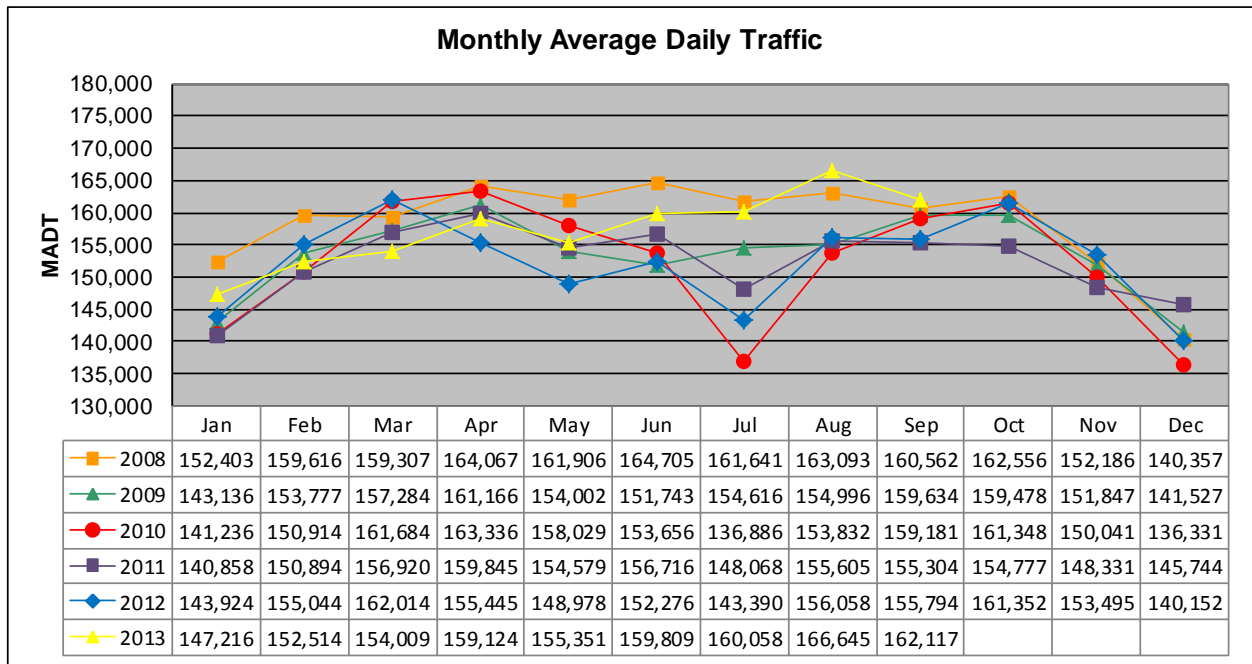

MONTHLY REPORT, STATION NO. 301 (ATR)

SEPTEMBER 2013

Station Measurement: VOLUME		
Route: I-94	Route Direction: E/W	Lanes: 8
County: Ramsey		Closest City: St Paul
Functional Class: Urban Principal Arterial - Interstate		
Location: W OF N VICTORIA ST IN ST PAUL		
Ref Post: 239+00.922	True Mile: 240.541	Sequence No. 9834
Volume: 4,863,519		MADT: 162,117
Weekday (M-F) MADT: 174,664		Weekend (Sa-Su) MADT: 136,048

Note: Decrease in traffic July 2010 due to construction on I-94

Weekday (WD)/Weekend (WE) Monthly Average Daily Traffic

	Jan	Feb	Mar	Apr	May	Jun	Jul	Aug	Sep	Oct	Nov	Dec
'08 WD	164,022	173,046	174,162	176,554	173,402	178,174	173,848	178,118	174,010	175,234	166,502	152,944
'08 WE	119,424	123,108	129,470	129,572	130,784	135,182	124,796	130,842	125,606	124,394	123,556	104,488
'09 WD	154,912	166,262	170,934	173,746	166,524	167,006	166,644	170,662	171,070	170,932	165,672	150,774
'09 WE	112,660	122,564	127,166	126,390	126,724	111,016	119,152	122,730	127,550	129,702	121,376	114,360
'10 WD	155,916	162,606	173,254	175,752	172,872	164,170	149,528	169,482	170,404	175,122	164,462	152,098
'10 WE	110,760	121,688	129,860	128,006	128,650	125,058	104,262	117,190	126,716	131,408	110,098	89,422
'11 WD	157,616	165,538	168,814	174,020	170,178	168,600	162,306	167,542	165,852	166,568	160,868	159,268
'11 WE	107,412	114,258	122,868	124,716	119,704	123,494	117,560	122,162	124,378	130,978	112,468	110,048
'12 WD	157,896	167,408	174,266	172,766	164,326	167,464	160,522	166,626	169,706	172,290	165,836	155,236
'12 WE	113,634	123,072	128,940	117,092	103,562	115,088	100,940	124,648	127,974	131,424	120,046	110,130
'13 WD	159,474	167,366	166,808	170,380	168,544	176,578	171,944	180,466	174,664			
'13 WE	111,916	115,388	125,940	128,426	115,190	126,272	124,670	130,868	136,048			