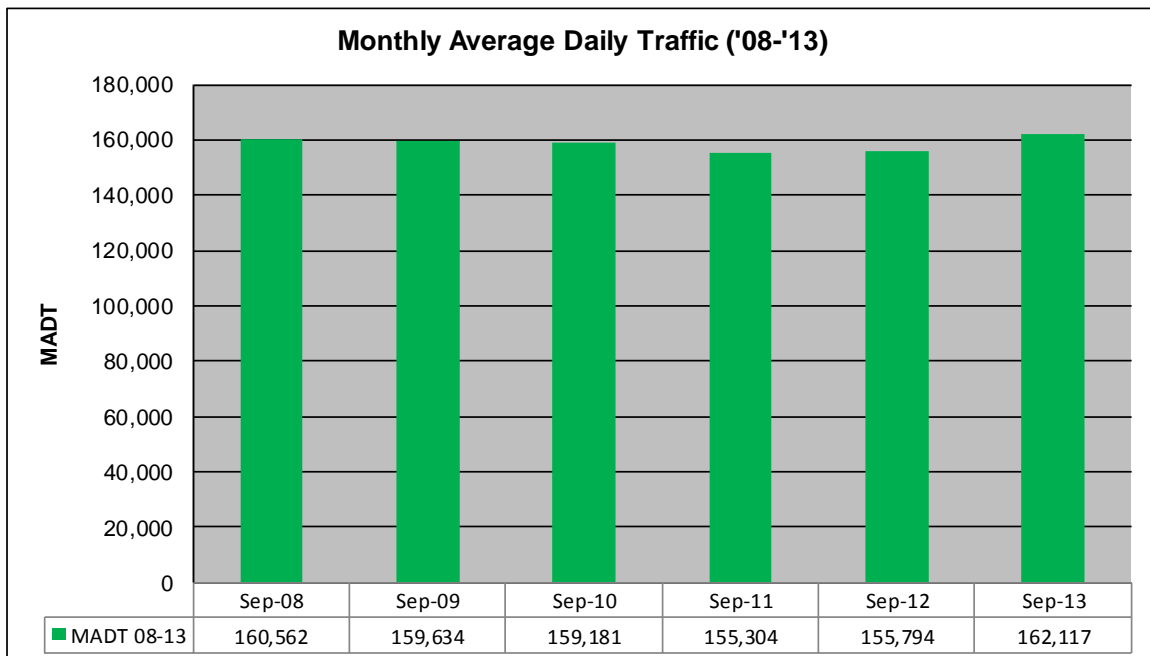

MONTHLY REPORT, STATION NO. 301 (ATR)

SEPTEMBER 2013

Station Measurement: VOLUME		
Route: I-94	Route Direction: E/W	Lanes: 8
County: Ramsey		Closest City: St Paul
Functional Class: Urban Principal Arterial - Interstate		
Location: W OF N VICTORIA ST IN ST PAUL		
Ref Post: 239+00.922	True Mile: 240.541	Sequence No. 9834
Volume: 4,863,519		MADT: 162,117
Weekday (M-F) MADT: 174,664		Weekend (Sa-Su) MADT: 136,048

Note: Decrease in traffic July 2010 due to construction on I-94

Weekday (WD)/Weekend (WE) Monthly Average Daily Traffic

	Jan	Feb	Mar	Apr	May	Jun	Jul	Aug	Sep	Oct	Nov	Dec
'08 WD	164,022	173,046	174,162	176,554	173,402	178,174	173,848	178,118	174,010	175,234	166,502	152,944
'08 WE	119,424	123,108	129,470	129,572	130,784	135,182	124,796	130,842	125,606	124,394	123,556	104,488
'09 WD	154,912	166,262	170,934	173,746	166,524	167,006	166,644	170,662	171,070	170,932	165,672	150,774
'09 WE	112,660	122,564	127,166	126,390	126,724	111,016	119,152	122,730	127,550	129,702	121,376	114,360
'10 WD	155,916	162,606	173,254	175,752	172,872	164,170	149,528	169,482	170,404	175,122	164,462	152,098
'10 WE	110,760	121,688	129,860	128,006	128,650	125,058	104,262	117,190	126,716	131,408	110,098	89,422
'11 WD	157,616	165,538	168,814	174,020	170,178	168,600	162,306	167,542	165,852	166,568	160,868	159,268
'11 WE	107,412	114,258	122,868	124,716	119,704	123,494	117,560	122,162	124,378	130,978	112,468	110,048
'12 WD	157,896	167,408	174,266	172,766	164,326	167,464	160,522	166,626	169,706	172,290	165,836	155,236
'12 WE	113,634	123,072	128,940	117,092	103,562	115,088	100,940	124,648	127,974	131,424	120,046	110,130
'13 WD	159,474	167,366	166,808	170,380	168,544	176,578	171,944	180,466	174,664			
'13 WE	111,916	115,388	125,940	128,426	115,190	126,272	124,670	130,868	136,048			