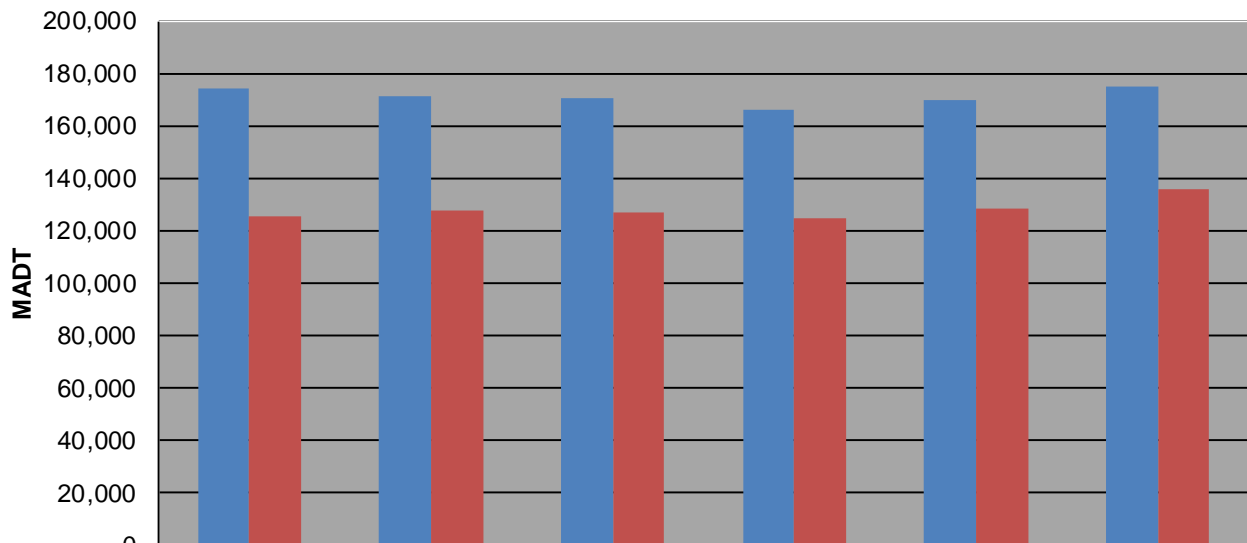

Note: Decrease in traffic July 2010 due to construction on I-94

Weekday (WD)/Weekend (WE) Monthly Average Daily Traffic

	Jan	Feb	Mar	Apr	May	Jun	Jul	Aug	Sep	Oct	Nov	Dec
'08 WD	164,022	173,046	174,162	176,554	173,402	178,174	173,848	178,118	174,010	175,234	166,502	152,944
'08 WE	119,424	123,108	129,470	129,572	130,784	135,182	124,796	130,842	125,606	124,394	123,556	104,488
'09 WD	154,912	166,262	170,934	173,746	166,524	167,006	166,644	170,662	171,070	170,932	165,672	150,774
'09 WE	112,660	122,564	127,166	126,390	126,724	111,016	119,152	122,730	127,550	129,702	121,376	114,360
'10 WD	155,916	162,606	173,254	175,752	172,872	164,170	149,528	169,482	170,404	175,122	164,462	152,098
'10 WE	110,760	121,688	129,860	128,006	128,650	125,058	104,262	117,190	126,716	131,408	110,098	89,422
'11 WD	157,616	165,538	168,814	174,020	170,178	168,600	162,306	167,542	165,852	166,568	160,868	159,268
'11 WE	107,412	114,258	122,868	124,716	119,704	123,494	117,560	122,162	124,378	130,978	112,468	110,048
'12 WD	157,896	167,408	174,266	172,766	164,326	167,464	160,522	166,626	169,706	172,290	165,836	155,236
'12 WE	113,634	123,072	128,940	117,092	103,562	115,088	100,940	124,648	127,974	131,424	120,046	110,130
'13 WD	159,474	167,366	166,808	170,380	168,544	176,578	171,944	180,466	174,664			
'13 WE	111,916	115,388	125,940	128,426	115,190	126,272	124,670	130,868	136,048			

Note: 'Weekday' defined as Monday-Friday, 'Weekend' defined as Saturday-Sunday

Weekday/Weekend Monthly Average Daily Traffic ('08-'13)

	Sep-08	Sep-09	Sep-10	Sep-11	Sep-12	Sep-13
Weekday	174,010	171,070	170,404	165,852	169,706	174,664
Weekend	125,606	127,550	126,716	124,378	127,974	136,048