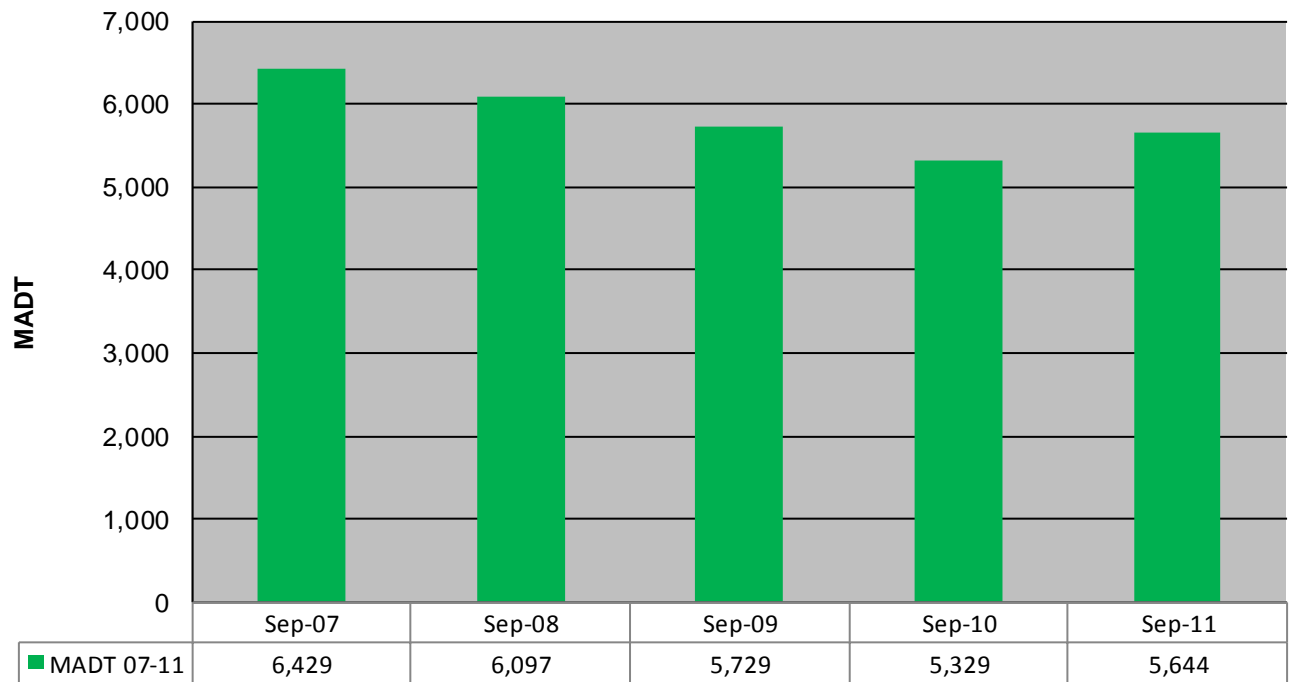

MONTHLY REPORT, STATION NO. 460 (ATR)

SEPTEMBER 2011

Station Measurement: VOLUME		
Route: MSAS 128	Route Direction: E/W	Lanes: 2
County: Dakota		Closest City: Hastings
Functional Class: Urban Collector		
Location: W OF MSAS122 (PINE ST) IN HASTINGS		
Ref Post: 000+00.840	True Mile: 0.84	Sequence No. 9909
Volume: 169,317		MADT: 5,644
Weekday (M-F) MADT: 5,866		Weekend (Sa-Su) MADT: 4,924

Monthly Average Daily Traffic ('07-'11)

Weekday/Weekend Monthly Average Daily Traffic ('07-'11)

Note: 'Weekday' defined as Monday-Friday, 'Weekend' defined as Saturday-Sunday