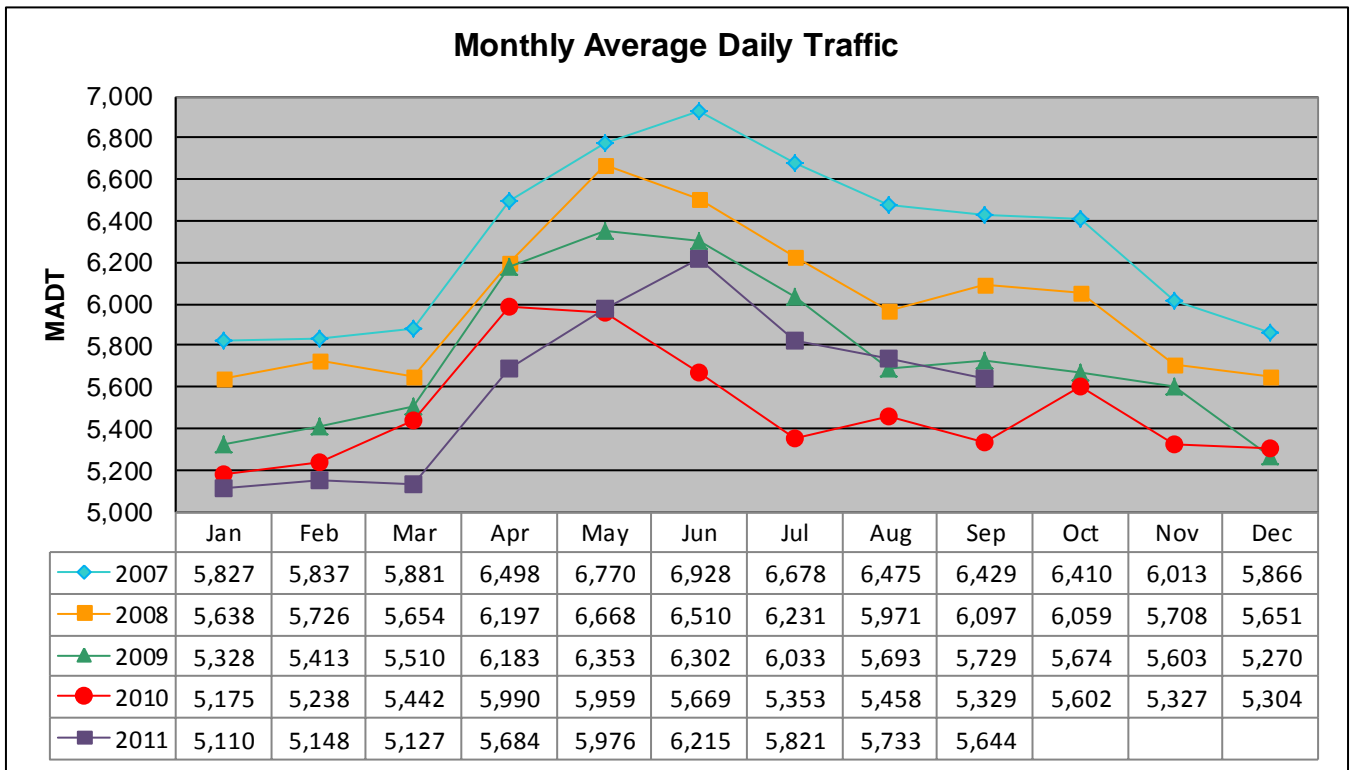

MONTHLY REPORT, STATION NO. 460 (ATR)

SEPTEMBER 2011

Station Measurement: VOLUME		
Route: MSAS 128	Route Direction: E/W	Lanes: 2
County: Dakota		Closest City: Hastings
Functional Class: Urban Collector		
Location: W OF MSAS122 (PINE ST) IN HASTINGS		
Ref Post: 000+00.840	True Mile: 0.84	Sequence No. 9909
Volume: 169,317		MADT: 5,644
Weekday (M-F) MADT: 5,866		Weekend (Sa-Su) MADT: 4,924

Monthly Average Daily Traffic ('07-'11)

Weekday/Weekend Monthly Average Daily Traffic ('07-'11)

Note: 'Weekday' defined as Monday-Friday, 'Weekend' defined as Saturday-Sunday