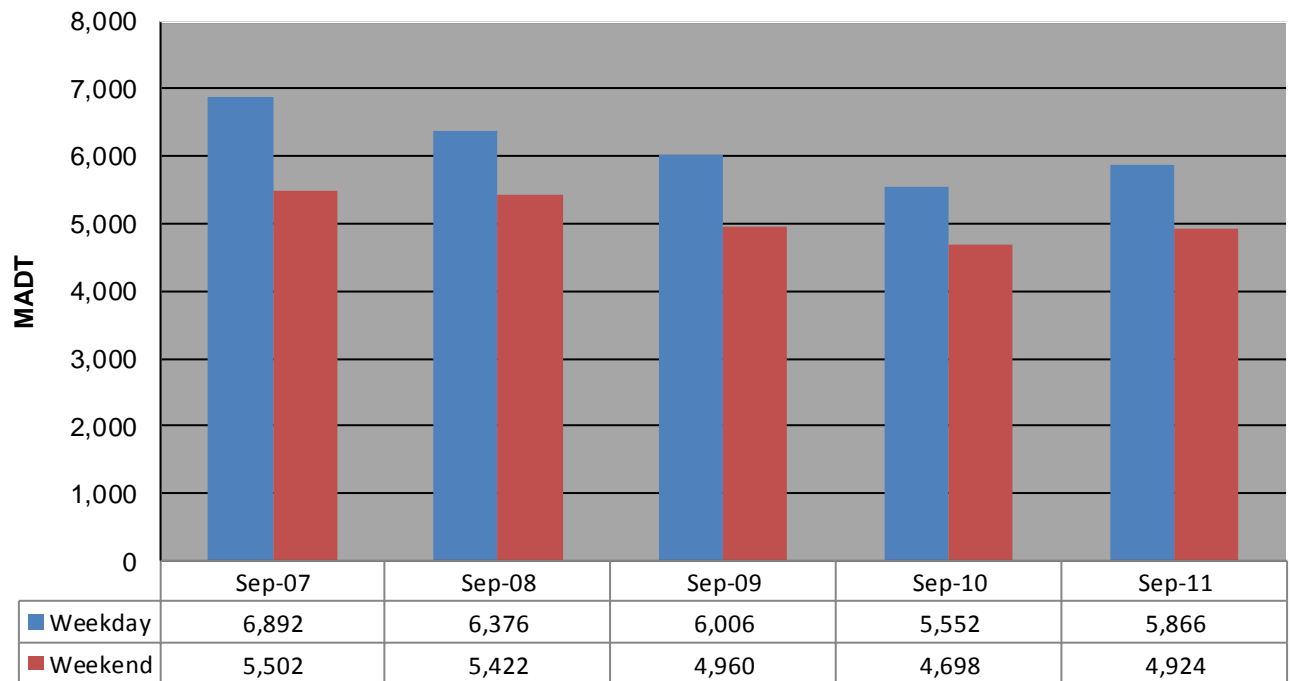

MONTHLY REPORT, STATION NO. 460 (ATR)

SEPTEMBER 2011

Station Measurement: VOLUME		
Route: MSAS 128	Route Direction: E/W	Lanes: 2
County: Dakota		Closest City: Hastings
Functional Class: Urban Collector		
Location: W OF MSAS122 (PINE ST) IN HASTINGS		
Ref Post: 000+00.840	True Mile: 0.84	Sequence No. 9909
Volume: 169,317		MADT: 5,644
Weekday (M-F) MADT: 5,866		Weekend (Sa-Su) MADT: 4,924

Monthly Average Daily Traffic ('07-'11)

Weekday/Weekend Monthly Average Daily Traffic ('07-'11)

Note: 'Weekday' defined as Monday-Friday, 'Weekend' defined as Saturday-Sunday