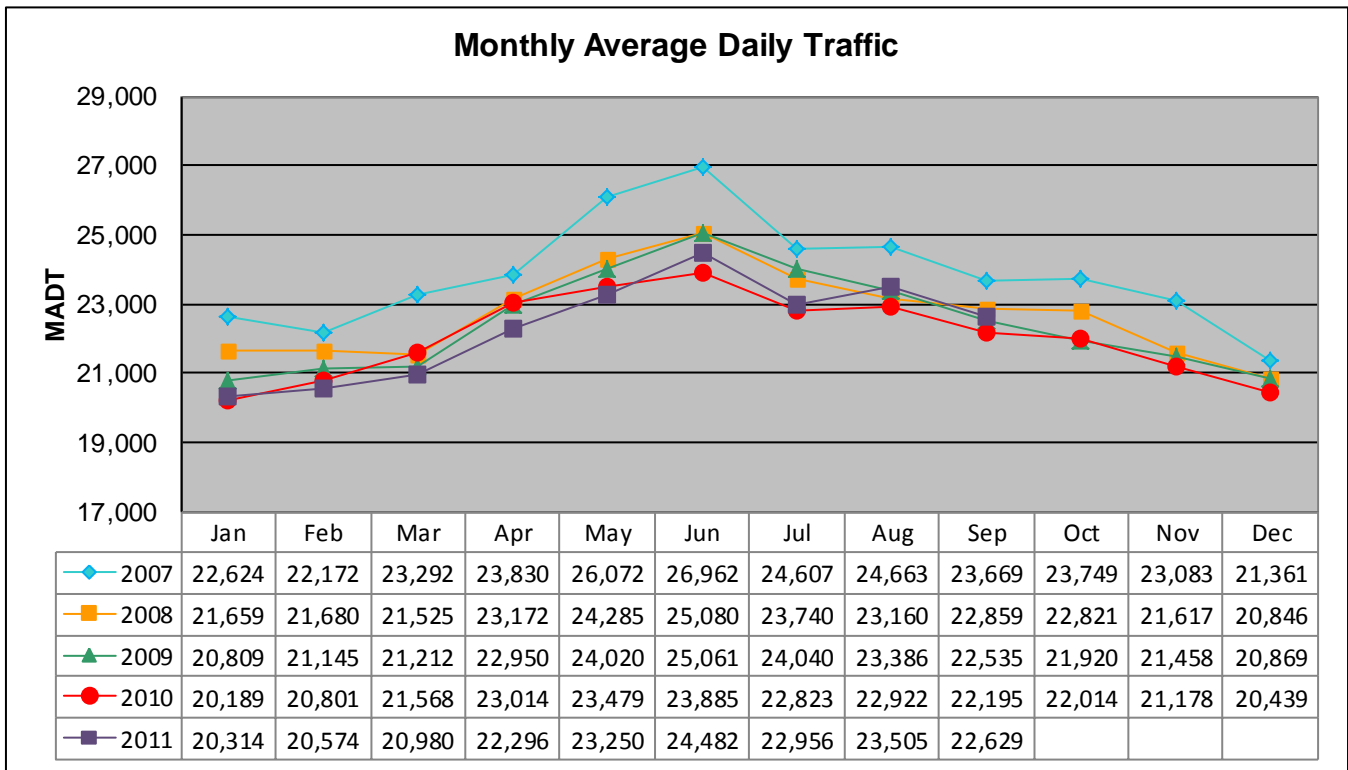

# MONTHLY REPORT, STATION NO. 425 (ATR)

## SEPTEMBER 2011

Station Measurement: VOLUME		
Route: CSAH 32	Route Direction: E/W	Lanes: 4
County: Dakota		Closest City: Eagan
Functional Class: Urban Minor Arterial		
Location: W OF MSAS109 (JOHNNY CAKE RIDGE RD) IN EAGAN		
Ref Post: 004+00.840	True Mile: 4.84	Sequence No. 9896
<b>Volume: 678,880</b>		<b>MADT: 22,629</b>
<b>Weekday (M-F) MADT: 23,956</b>		<b>Weekend (Sa-Su) MADT: 18,760</b>

**Monthly Average Daily Traffic ('07-'11)**

**Weekday/Weekend Monthly Average Daily Traffic ('07-'11)**

Note: 'Weekday' defined as Monday-Friday, 'Weekend' defined as Saturday-Sunday