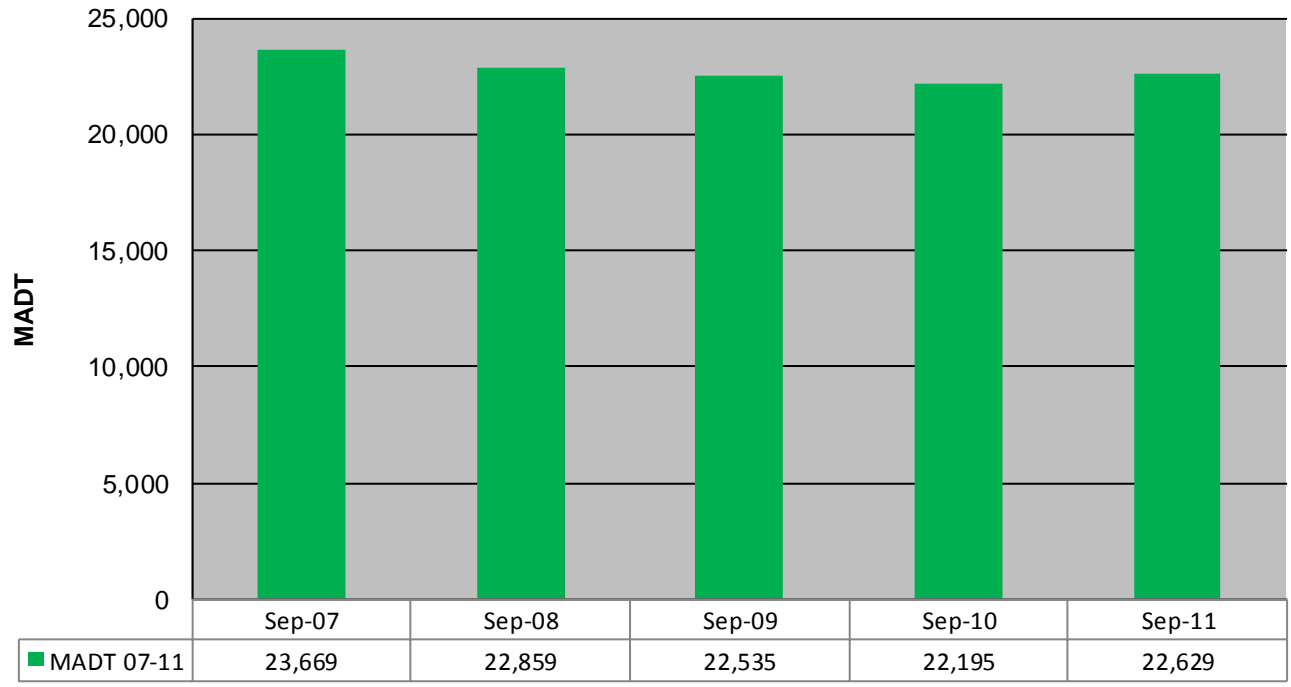

# MONTHLY REPORT, STATION NO. 425 (ATR)

## SEPTEMBER 2011

Station Measurement: VOLUME		
Route: CSAH 32	Route Direction: E/W	Lanes: 4
County: Dakota		Closest City: Eagan
Functional Class: Urban Minor Arterial		
Location: W OF MSAS109 (JOHNNY CAKE RIDGE RD) IN EAGAN		
Ref Post: 004+00.840	True Mile: 4.84	Sequence No. 9896
<b>Volume: 678,880</b>		<b>MADT: 22,629</b>
<b>Weekday (M-F) MADT: 23,956</b>		<b>Weekend (Sa-Su) MADT: 18,760</b>

**Monthly Average Daily Traffic ('07-'11)**

**Weekday/Weekend Monthly Average Daily Traffic ('07-'11)**

Note: 'Weekday' defined as Monday-Friday, 'Weekend' defined as Saturday-Sunday