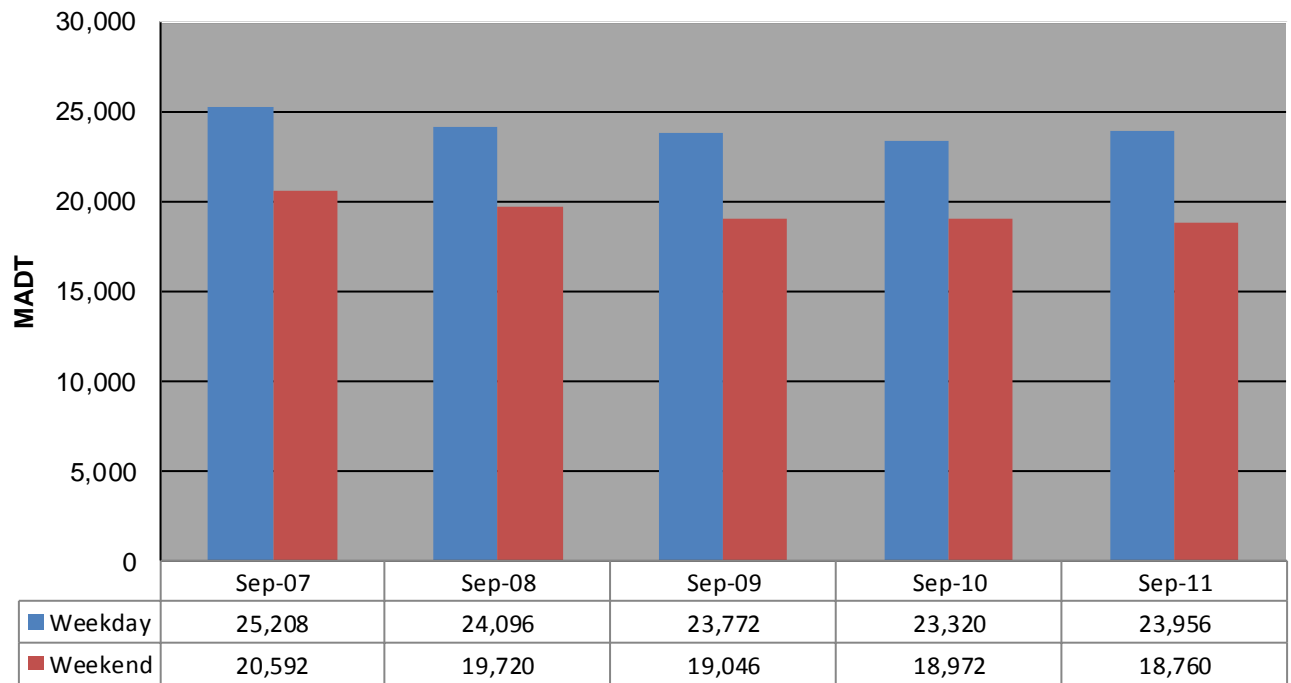

## SEPTEMBER 2011

Station Measurement: VOLUME		
Route: CSAH 32	Route Direction: E/W	Lanes: 4
County: Dakota		Closest City: Eagan
Functional Class: Urban Minor Arterial		
Location: W OF MSAS109 (JOHNNY CAKE RIDGE RD) IN EAGAN		
Ref Post: 004+00.840	True Mile: 4.84	Sequence No. 9896
<b>Volume: 678,880</b>		<b>MADT: 22,629</b>
<b>Weekday (M-F) MADT: 23,956</b>		<b>Weekend (Sa-Su) MADT: 18,760</b>

**Monthly Average Daily Traffic ('07-'11)**

**Weekday/Weekend Monthly Average Daily Traffic ('07-'11)**

Note: 'Weekday' defined as Monday-Friday, 'Weekend' defined as Saturday-Sunday