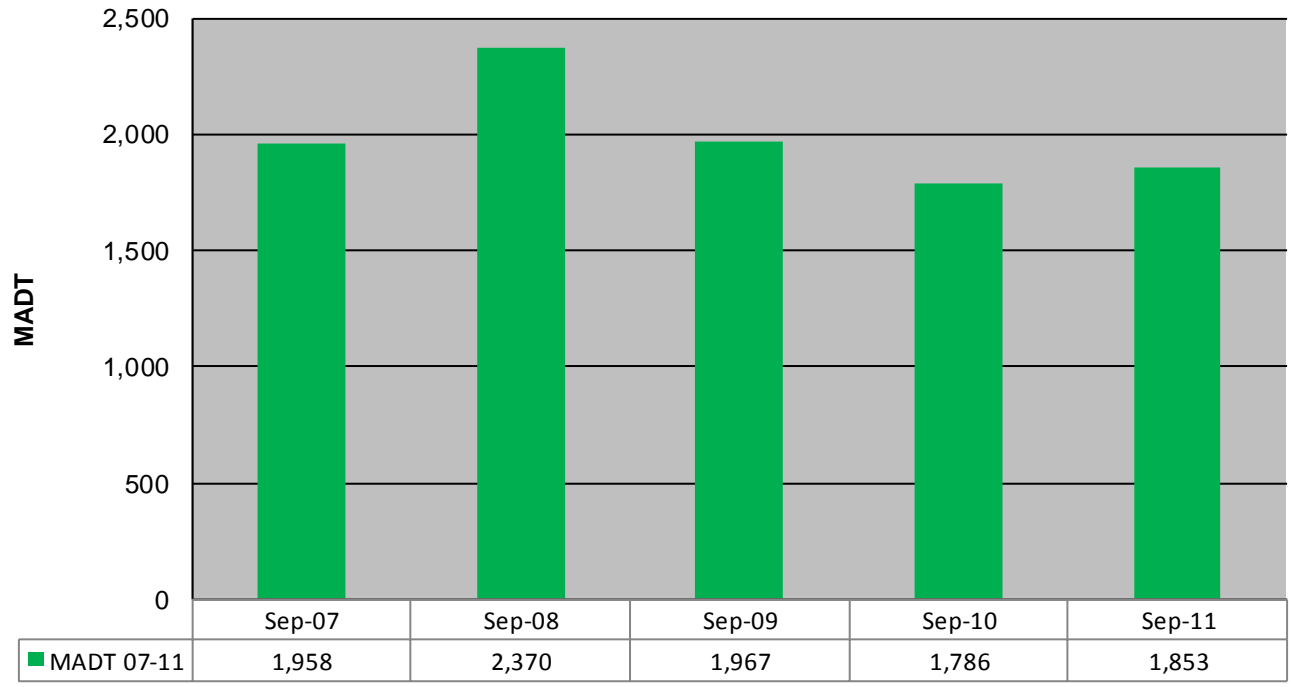

# MONTHLY REPORT, STATION NO. 400 (ATR)

## SEPTEMBER 2011

Station Measurement: VOLUME		
Route: CSAH 31	Route Direction: N/S	Lanes: 4
County: Hennepin		Closest City: Edina
Functional Class: Rural Minor Arterial		
Location: S OF MSAS145 (W 70TH ST) IN EDINA		
Ref Post: 001+00.100	True Mile: 1.1	Sequence No. 9881
<b>Volume: 55,603</b>		<b>MADT: 1,853</b>
<b>Weekday (M-F) MADT: 1,900</b>		<b>(Sa-Su) Weekend MADT: 1,664</b>

Note: Increase in traffic April to November 2008 due to detours from TH 12 and county roads

**Monthly Average Daily Traffic ('07-'11)**

**Weekday/Weekend Monthly Average Daily Traffic ('07-'11)**

Note: 'Weekday' defined as Monday-Friday, 'Weekend' defined as Saturday-Sunday