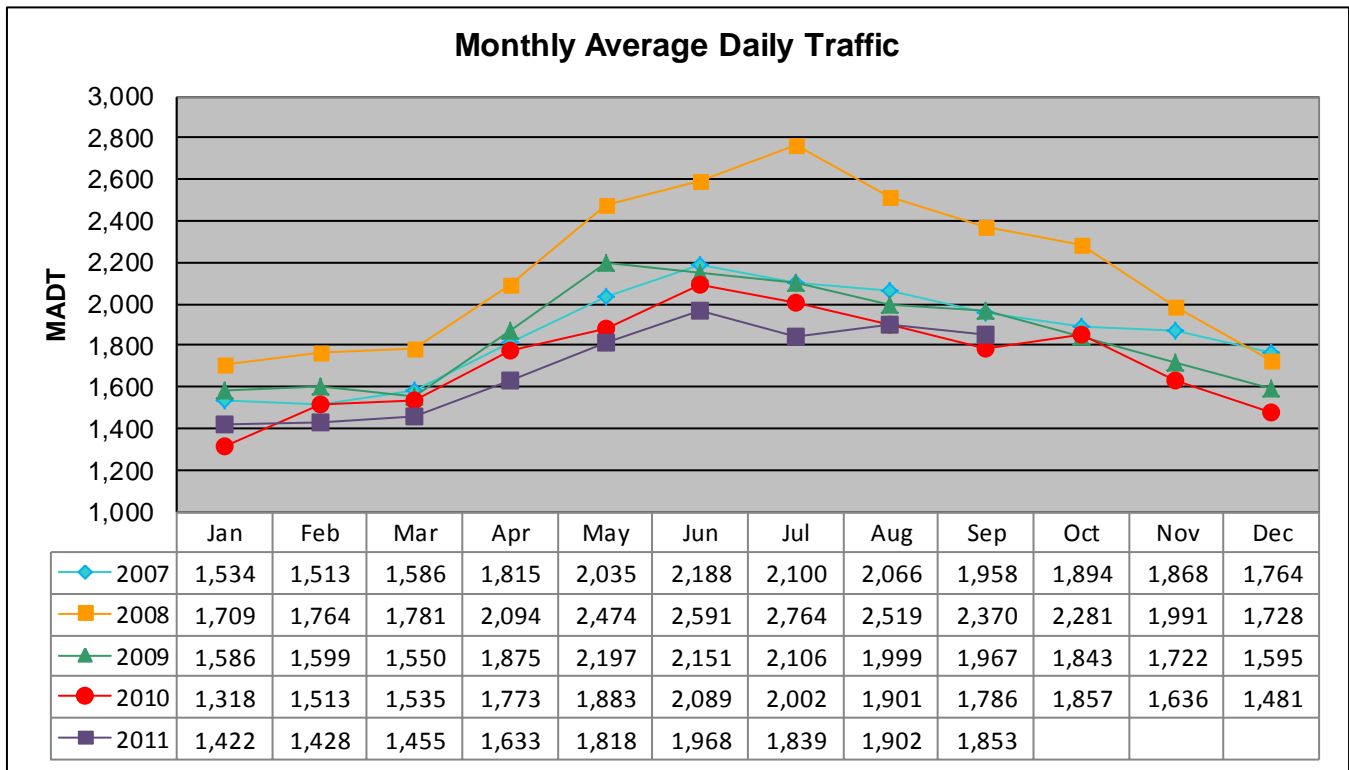

# MONTHLY REPORT, STATION NO. 400 (ATR)

## SEPTEMBER 2011

Station Measurement: VOLUME		
Route: CSAH 31	Route Direction: N/S	Lanes: 4
County: Hennepin		Closest City: Edina
Functional Class: Rural Minor Arterial		
Location: S OF MSAS145 (W 70TH ST) IN EDINA		
Ref Post: 001+00.100	True Mile: 1.1	Sequence No. 9881
<b>Volume: 55,603</b>		<b>MADT: 1,853</b>
<b>Weekday (M-F) MADT: 1,900</b>		<b>(Sa-Su) Weekend MADT: 1,664</b>

Note: Increase in traffic April to November 2008 due to detours from TH 12 and county roads

**Monthly Average Daily Traffic ('07-'11)**

**Weekday/Weekend Monthly Average Daily Traffic ('07-'11)**

Note: 'Weekday' defined as Monday-Friday, 'Weekend' defined as Saturday-Sunday