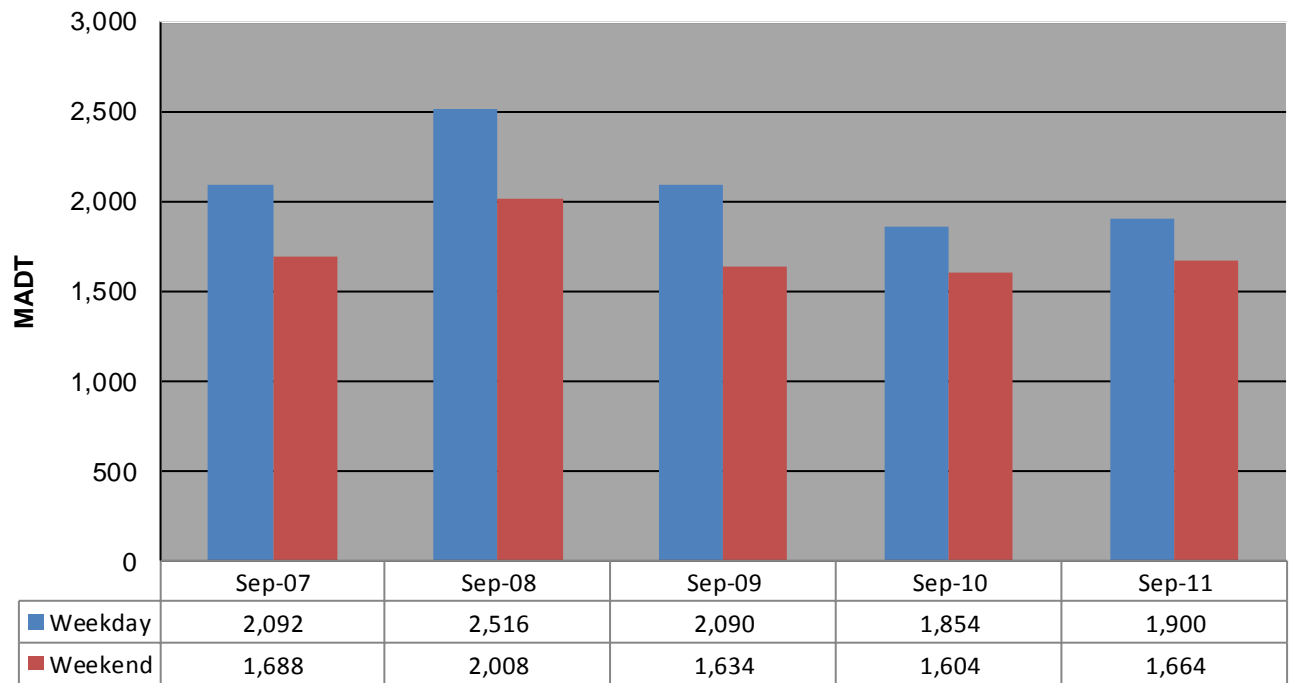

## SEPTEMBER 2011

Station Measurement: VOLUME		
Route: CSAH 31	Route Direction: N/S	Lanes: 4
County: Hennepin		Closest City: Edina
Functional Class: Rural Minor Arterial		
Location: S OF MSAS145 (W 70TH ST) IN EDINA		
Ref Post: 001+00.100	True Mile: 1.1	Sequence No. 9881
<b>Volume: 55,603</b>		<b>MADT: 1,853</b>
<b>Weekday (M-F) MADT: 1,900</b>		<b>(Sa-Su) Weekend MADT: 1,664</b>

Note: Increase in traffic April to November 2008 due to detours from TH 12 and county roads

**Monthly Average Daily Traffic ('07-'11)**

**Weekday/Weekend Monthly Average Daily Traffic ('07-'11)**

Note: 'Weekday' defined as Monday-Friday, 'Weekend' defined as Saturday-Sunday