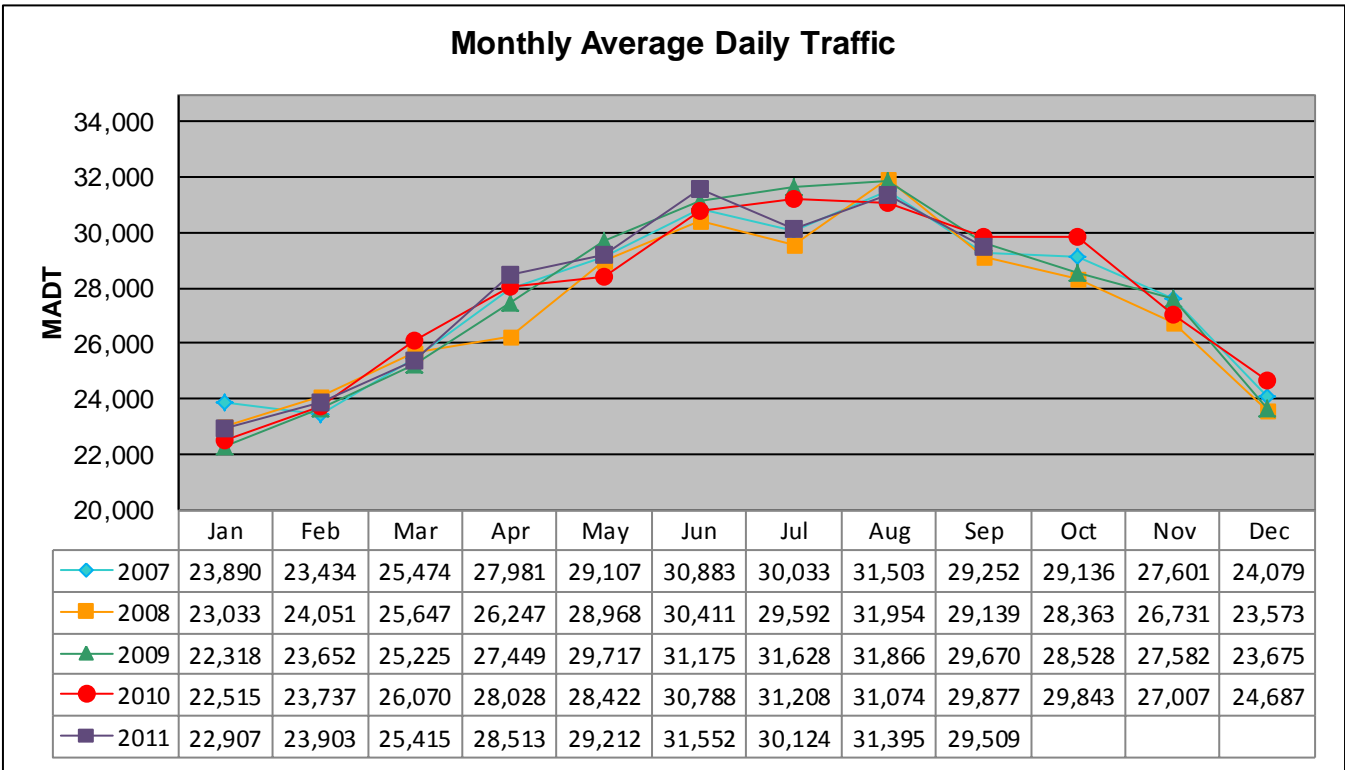

MONTHLY REPORT, STATION NO. 382 (ATR)

SEPTEMBER 2011

Station Measurement: VOLUME/SPEED/CLASS		
Route: TH 52	Route Direction: N/S	Lanes: 4
County: Dakota		Closest City: Coates
Functional Class: Rural Principal Arterial - Other		
Location: N OF 180TH ST E, S OF COATES		
Ref Post: 111+00.966	True Mile: 112.328	Sequence No. 9871
Volume: 885,284		MADT: 29,509
Weekday (M-F) MADT: 29,096		Weekend (Sa-Su) MADT: 29,862

Monthly Average Daily Traffic ('07-'11)

Weekday/Weekend Monthly Average Daily Traffic ('07-'11)

Note: 'Weekday' defined as Monday-Friday, 'Weekend' defined as Saturday-Sunday