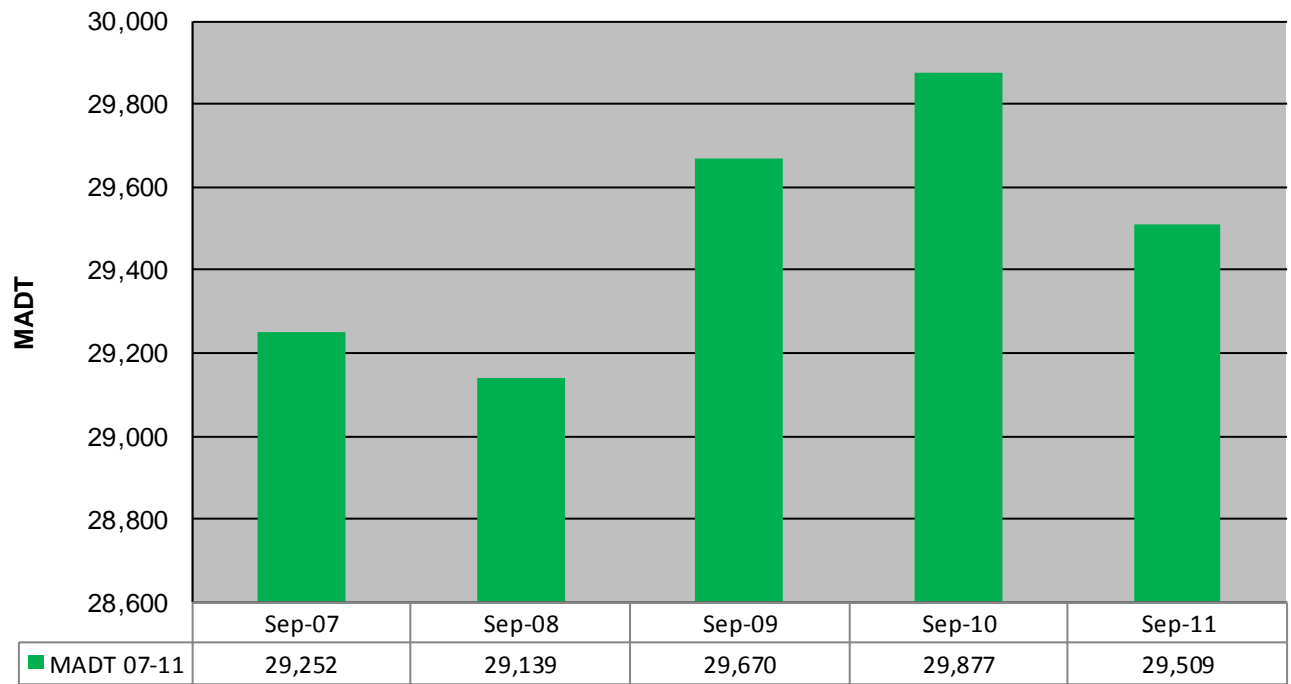

MONTHLY REPORT, STATION NO. 382 (ATR)

SEPTEMBER 2011

Station Measurement: VOLUME/SPEED/CLASS		
Route: TH 52	Route Direction: N/S	Lanes: 4
County: Dakota		Closest City: Coates
Functional Class: Rural Principal Arterial - Other		
Location: N OF 180TH ST E, S OF COATES		
Ref Post: 111+00.966	True Mile: 112.328	Sequence No. 9871
Volume: 885,284		MADT: 29,509
Weekday (M-F) MADT: 29,096		Weekend (Sa-Su) MADT: 29,862

Monthly Average Daily Traffic ('07-'11)

Weekday/Weekend Monthly Average Daily Traffic ('07-'11)

Note: 'Weekday' defined as Monday-Friday, 'Weekend' defined as Saturday-Sunday