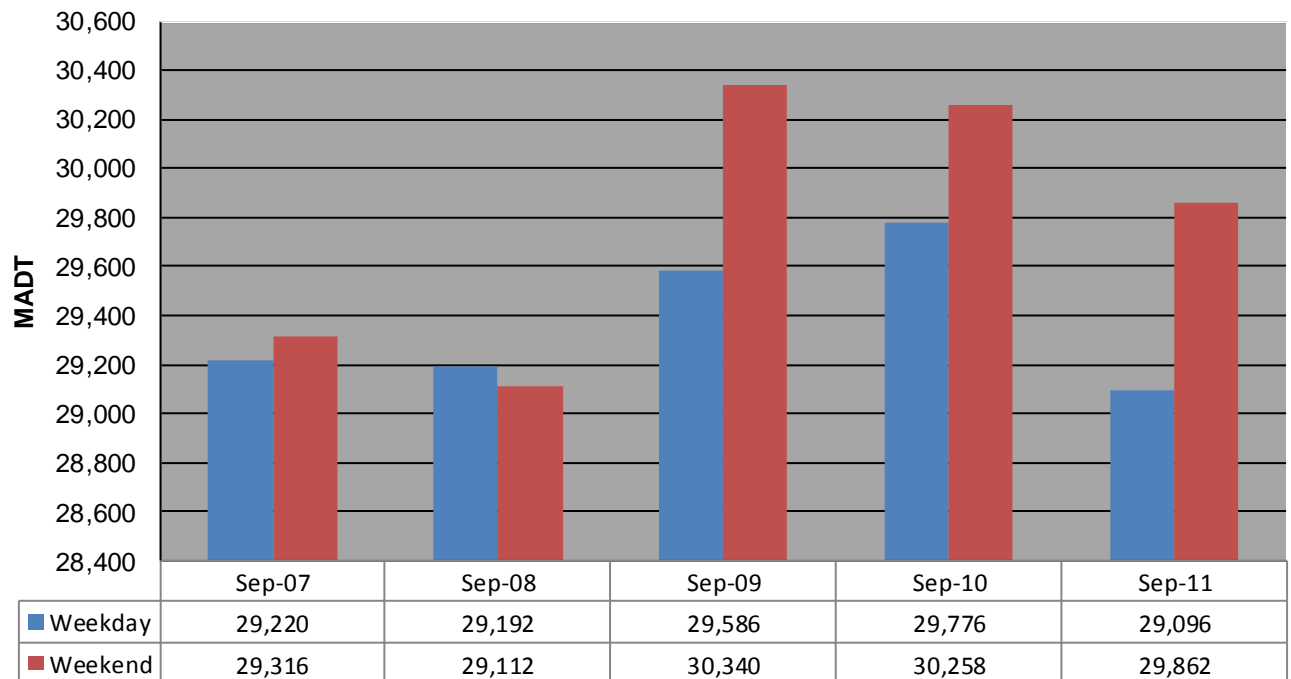

MONTHLY REPORT, STATION NO. 382 (ATR)

SEPTEMBER 2011

Station Measurement: VOLUME/SPEED/CLASS		
Route: TH 52	Route Direction: N/S	Lanes: 4
County: Dakota		Closest City: Coates
Functional Class: Rural Principal Arterial - Other		
Location: N OF 180TH ST E, S OF COATES		
Ref Post: 111+00.966	True Mile: 112.328	Sequence No. 9871
Volume: 885,284		MADT: 29,509
Weekday (M-F) MADT: 29,096		Weekend (Sa-Su) MADT: 29,862

Monthly Average Daily Traffic ('07-'11)

Weekday/Weekend Monthly Average Daily Traffic ('07-'11)

Note: 'Weekday' defined as Monday-Friday, 'Weekend' defined as Saturday-Sunday