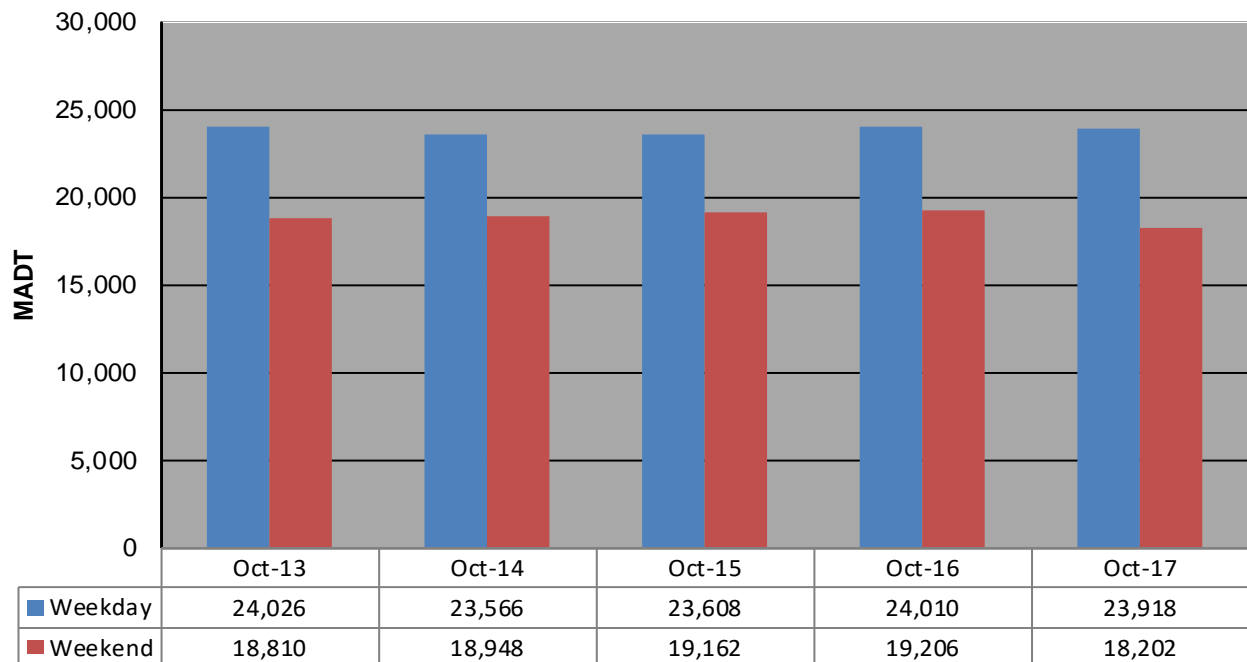

MONTHLY REPORT, STATION NO. 425 (ATR)

OCTOBER 2017

Station Measurement: VOLUME/SPEED/CLASS		
Route: CSAH 32	Route Direction: E/W	Lanes: 4
County: Dakota	Closest City: Eagan	
Functional Class: Urban Minor Arterial		
Location: W OF MSAS109 (JOHNNY CAKE RIDGE RD) IN EAGAN		
Ref Post: 004+00.840	True Mile: 4.84	Sequence No. 9896
Volume: 687,875		MADT: 22,190
Weekday (M-F) MADT: 23,918		Weekend (Sa-Su) MADT: 18,202

Weekday (WD)/Weekend (WE) Monthly Average Daily Traffic

	Jan	Feb	Mar	Apr	May	Jun	Jul	Aug	Sep	Oct	Nov	Dec
'13 WD	21,882	22,152	22,138	23,000	24,684	25,996	24,870	25,022	24,360	24,026	22,304	21,790
'13 WE	17,310	17,472	18,208	19,396	20,448	21,010	19,014	19,124	19,408	18,810	17,980	17,970
'14 WD	20,762	21,426	22,088	23,294	23,806	24,546	24,316	24,682	23,674	23,566	21,896	21,736
'14 WE	17,372	17,518	17,918	19,050	20,584	19,672	18,602	18,714	19,688	18,948	17,780	17,814
'15 WD	21,250	21,858	21,864	23,612	24,644	24,790	24,978	24,506	23,568	23,608	22,120	21,874
'15 WE	17,526	18,080	17,742	19,576	20,460	20,344	18,774	19,188	19,162	19,162	18,028	17,958
'16 WD	21,292	21,338	21,932	23,918	26,236	26,764	25,100	25,378	24,024	24,010	22,926	22,556
'16 WE	16,948	17,838	18,050	19,642	21,854	22,162	19,592	19,650	19,130	19,206	18,456	16,140
'17 WD	21,284	21,806	22,082	24,104	25,754	26,734	25,016	24,960	24,246	23,918		
'17 WE	17,194	17,736	17,724	19,252	20,528	20,736	19,486	18,886	19,054	18,202		

Note: 'Weekday' defined as Monday-Friday, 'Weekend' defined as Saturday-Sunday

Weekday/Weekend Monthly Average Daily Traffic ('13-'17)

Weekday	24,026	23,566	23,608	24,010	23,918
Weekend	18,810	18,948	19,162	19,206	18,202