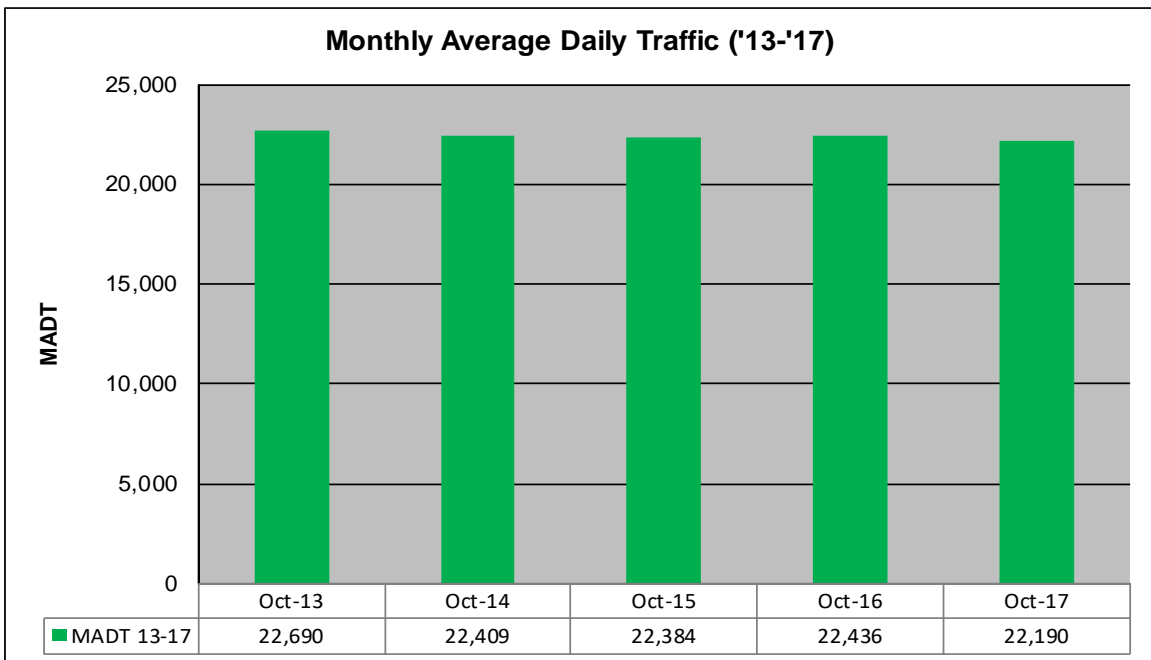

MONTHLY REPORT, STATION NO. 425 (ATR)

OCTOBER 2017

Station Measurement: VOLUME/SPEED/CLASS		
Route: CSAH 32	Route Direction: E/W	Lanes: 4
County: Dakota	Closest City: Eagan	
Functional Class: Urban Minor Arterial		
Location: W OF MSAS109 (JOHNNY CAKE RIDGE RD) IN EAGAN		
Ref Post: 004+00.840	True Mile: 4.84	Sequence No. 9896
Volume: 687,875		MADT: 22,190
Weekday (M-F) MADT: 23,918		Weekend (Sa-Su) MADT: 18,202

Weekday (WD)/Weekend (WE) Monthly Average Daily Traffic

	Jan	Feb	Mar	Apr	May	Jun	Jul	Aug	Sep	Oct	Nov	Dec
'13 WD	21,882	22,152	22,138	23,000	24,684	25,996	24,870	25,022	24,360	24,026	22,304	21,790
'13 WE	17,310	17,472	18,208	19,396	20,448	21,010	19,014	19,124	19,408	18,810	17,980	17,970
'14 WD	20,762	21,426	22,088	23,294	23,806	24,546	24,316	24,682	23,674	23,566	21,896	21,736
'14 WE	17,372	17,518	17,918	19,050	20,584	19,672	18,602	18,714	19,688	18,948	17,780	17,814
'15 WD	21,250	21,858	21,864	23,612	24,644	24,790	24,978	24,506	23,568	23,608	22,120	21,874
'15 WE	17,526	18,080	17,742	19,576	20,460	20,344	18,774	19,188	19,162	19,162	18,028	17,958
'16 WD	21,292	21,338	21,932	23,918	26,236	26,764	25,100	25,378	24,024	24,010	22,926	22,556
'16 WE	16,948	17,838	18,050	19,642	21,854	22,162	19,592	19,650	19,130	19,206	18,456	16,140
'17 WD	21,284	21,806	22,082	24,104	25,754	26,734	25,016	24,960	24,246	23,918		
'17 WE	17,194	17,736	17,724	19,252	20,528	20,736	19,486	18,886	19,054	18,202		

Note: 'Weekday' defined as Monday-Friday, 'Weekend' defined as Saturday-Sunday

Weekday/Weekend Monthly Average Daily Traffic ('13-'17)

Weekday	24,026	23,566	23,608	24,010	23,918
Weekend	18,810	18,948	19,162	19,206	18,202