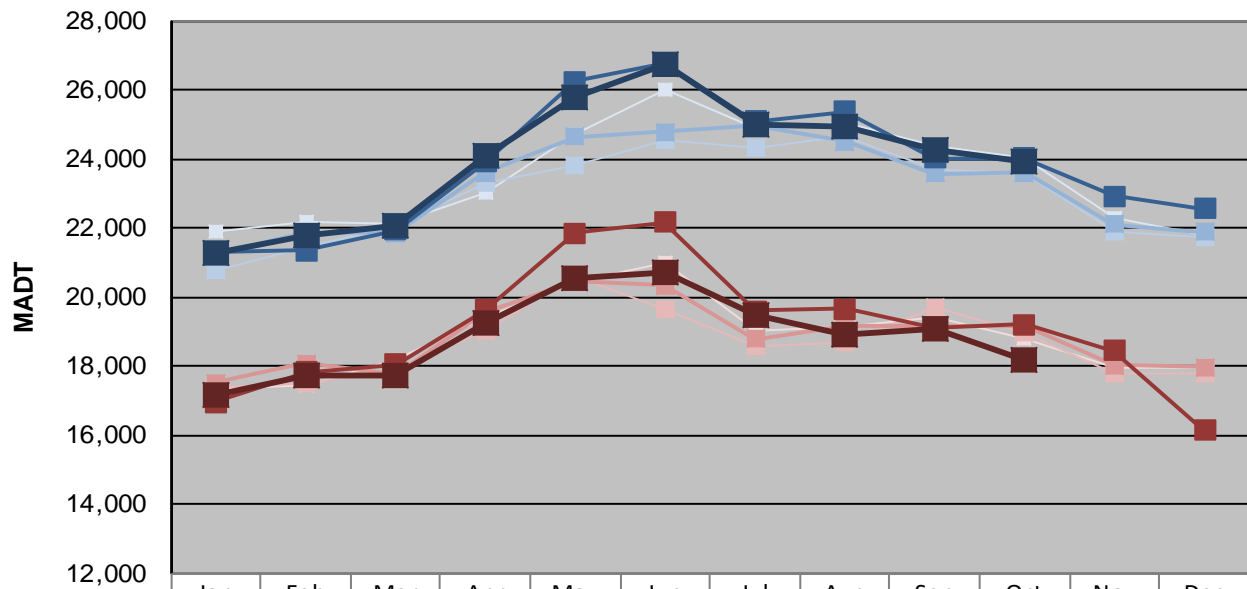

MONTHLY REPORT, STATION NO. 425 (ATR)

OCTOBER 2017

Station Measurement: VOLUME/SPEED/CLASS		
Route: CSAH 32	Route Direction: E/W	Lanes: 4
County: Dakota	Closest City: Eagan	
Functional Class: Urban Minor Arterial		
Location: W OF MSAS109 (JOHNNY CAKE RIDGE RD) IN EAGAN		
Ref Post: 004+00.840	True Mile: 4.84	Sequence No. 9896
Volume: 687,875		MADT: 22,190
Weekday (M-F) MADT: 23,918		Weekend (Sa-Su) MADT: 18,202

Weekday (WD)/Weekend (WE) Monthly Average Daily Traffic

	Jan	Feb	Mar	Apr	May	Jun	Jul	Aug	Sep	Oct	Nov	Dec
'13 WD	21,882	22,152	22,138	23,000	24,684	25,996	24,870	25,022	24,360	24,026	22,304	21,790
'13 WE	17,310	17,472	18,208	19,396	20,448	21,010	19,014	19,124	19,408	18,810	17,980	17,970
'14 WD	20,762	21,426	22,088	23,294	23,806	24,546	24,316	24,682	23,674	23,566	21,896	21,736
'14 WE	17,372	17,518	17,918	19,050	20,584	19,672	18,602	18,714	19,688	18,948	17,780	17,814
'15 WD	21,250	21,858	21,864	23,612	24,644	24,790	24,978	24,506	23,568	23,608	22,120	21,874
'15 WE	17,526	18,080	17,742	19,576	20,460	20,344	18,774	19,188	19,162	19,162	18,028	17,958
'16 WD	21,292	21,338	21,932	23,918	26,236	26,764	25,100	25,378	24,024	24,010	22,926	22,556
'16 WE	16,948	17,838	18,050	19,642	21,854	22,162	19,592	19,650	19,130	19,206	18,456	16,140
'17 WD	21,284	21,806	22,082	24,104	25,754	26,734	25,016	24,960	24,246	23,918		
'17 WE	17,194	17,736	17,724	19,252	20,528	20,736	19,486	18,886	19,054	18,202		

Note: 'Weekday' defined as Monday-Friday, 'Weekend' defined as Saturday-Sunday

Weekday/Weekend Monthly Average Daily Traffic ('13-'17)

Weekday	24,026	23,566	23,608	24,010	23,918
Weekend	18,810	18,948	19,162	19,206	18,202