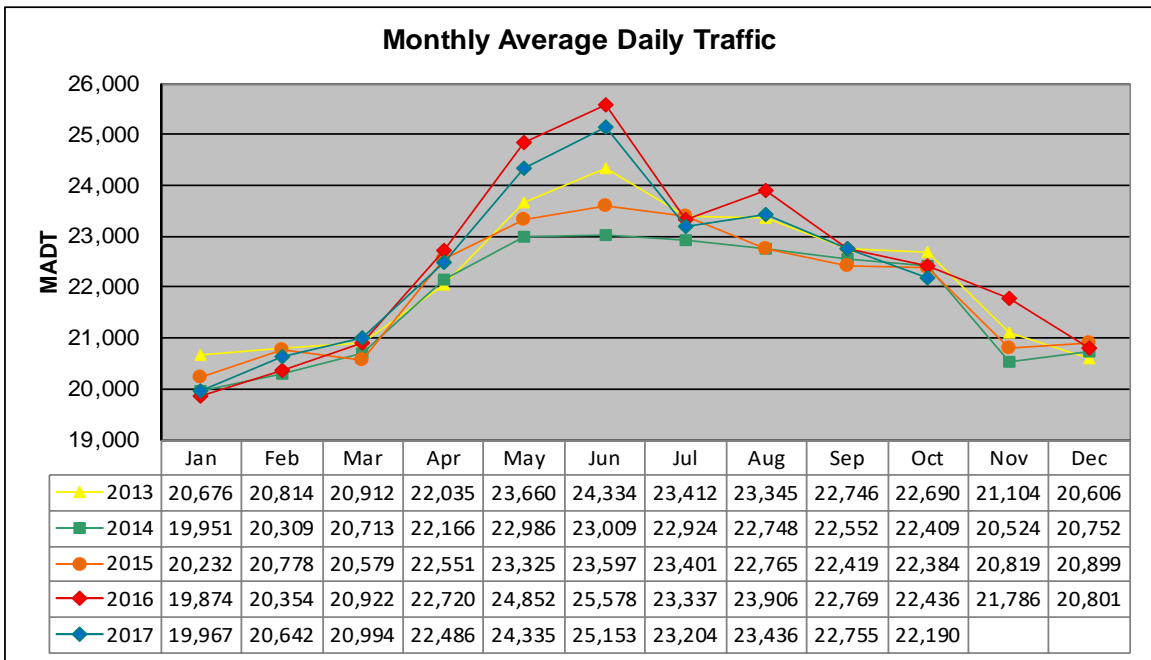

MONTHLY REPORT, STATION NO. 425 (ATR)

OCTOBER 2017

Station Measurement: VOLUME/SPEED/CLASS		
Route: CSAH 32	Route Direction: E/W	Lanes: 4
County: Dakota	Closest City: Eagan	
Functional Class: Urban Minor Arterial		
Location: W OF MSAS109 (JOHNNY CAKE RIDGE RD) IN EAGAN		
Ref Post: 004+00.840	True Mile: 4.84	Sequence No. 9896
Volume: 687,875		MADT: 22,190
Weekday (M-F) MADT: 23,918		Weekend (Sa-Su) MADT: 18,202

Weekday (WD)/Weekend (WE) Monthly Average Daily Traffic

	Jan	Feb	Mar	Apr	May	Jun	Jul	Aug	Sep	Oct	Nov	Dec
'13 WD	21,882	22,152	22,138	23,000	24,684	25,996	24,870	25,022	24,360	24,026	22,304	21,790
'13 WE	17,310	17,472	18,208	19,396	20,448	21,010	19,014	19,124	19,408	18,810	17,980	17,970
'14 WD	20,762	21,426	22,088	23,294	23,806	24,546	24,316	24,682	23,674	23,566	21,896	21,736
'14 WE	17,372	17,518	17,918	19,050	20,584	19,672	18,602	18,714	19,688	18,948	17,780	17,814
'15 WD	21,250	21,858	21,864	23,612	24,644	24,790	24,978	24,506	23,568	23,608	22,120	21,874
'15 WE	17,526	18,080	17,742	19,576	20,460	20,344	18,774	19,188	19,162	19,162	18,028	17,958
'16 WD	21,292	21,338	21,932	23,918	26,236	26,764	25,100	25,378	24,024	24,010	22,926	22,556
'16 WE	16,948	17,838	18,050	19,642	21,854	22,162	19,592	19,650	19,130	19,206	18,456	16,140
'17 WD	21,284	21,806	22,082	24,104	25,754	26,734	25,016	24,960	24,246	23,918		
'17 WE	17,194	17,736	17,724	19,252	20,528	20,736	19,486	18,886	19,054	18,202		

Note: 'Weekday' defined as Monday-Friday, 'Weekend' defined as Saturday-Sunday

Weekday/Weekend Monthly Average Daily Traffic ('13-'17)

Weekday	24,026	23,566	23,608	24,010	23,918
Weekend	18,810	18,948	19,162	19,206	18,202