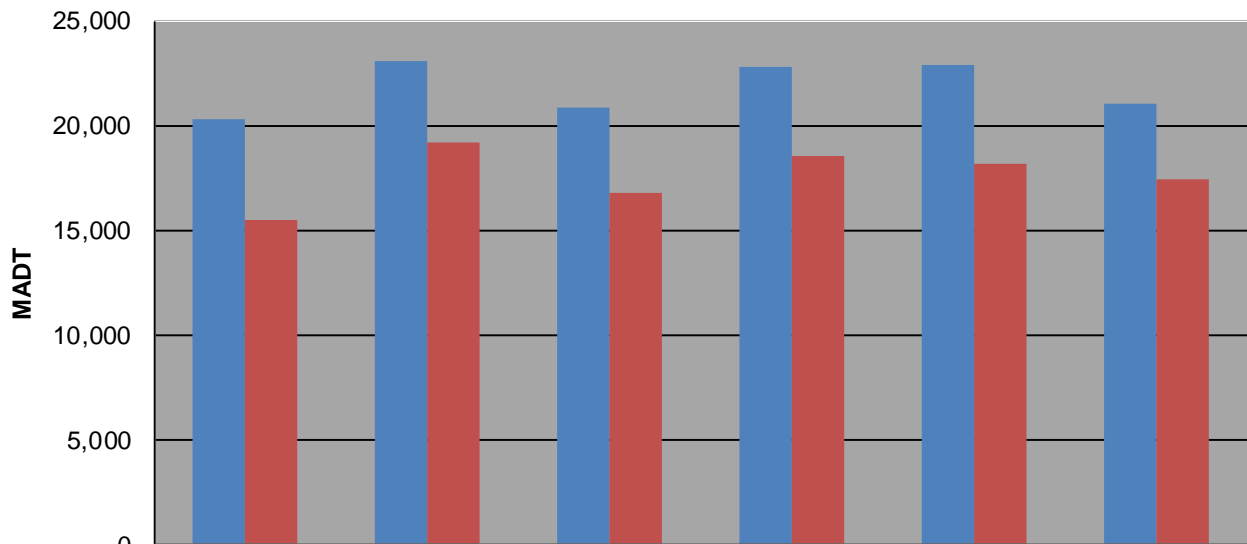

Weekday/Weekend Monthly Average Daily Traffic ('08-'13)

	Oct-08	Oct-09	Oct-10	Oct-11	Oct-12	Oct-13
Weekday	20,328	23,108	20,808	22,786	22,888	21,002
Weekend	15,488	19,142	16,782	18,526	18,160	17,424