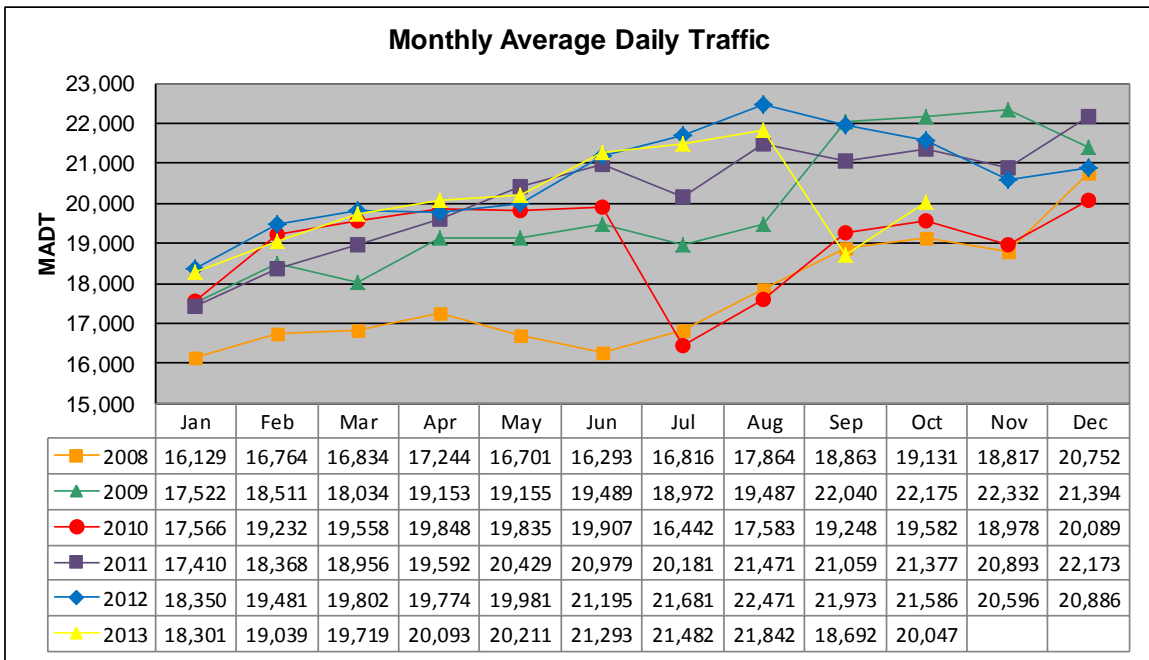

# MONTHLY REPORT, STATION NO. 464 (ATR)

## OCTOBER 2013

Station Measurement: VOLUME/SPEED/CLASS		
Route: CSAH 20	Route Direction: E/W	Lanes: 4
County: Ramsey	Closest City: Maplewood	
Functional Class: Urban Minor Arterial		
Location: E OF TH61 IN MAPLEWOOD		
Ref Post: 000+00.870	True Mile: 8.986	Sequence No. 9912
<b>Volume: 621,471</b>		<b>MADT: 20,047</b>
<b>Weekday (M-F) MADT: 21,002</b>		<b>Weekend (Sa-Su) MADT: 17,424</b>

### Weekday (WD)/Weekend (WE) Monthly Average Daily Traffic

	Jan	Feb	Mar	Apr	May	Jun	Jul	Aug	Sep	Oct	Nov	Dec
'08 WD	17,068	17,686	18,040	18,246	17,790	18,038	18,380	19,820	20,054	20,328	19,884	21,862
'08 WE	13,616	14,090	14,424	14,536	13,618	12,404	12,128	13,676	15,806	15,488	16,686	17,488
'09 WD	18,446	19,264	18,818	20,536	20,548	21,066	20,740	21,666	23,436	23,108	23,692	22,412
'09 WE	14,902	16,628	16,632	15,422	16,056	15,276	13,748	14,950	18,116	19,142	19,604	18,520
'10 WD	18,750	19,900	20,386	21,192	21,330	21,204	17,542	18,824	20,236	20,808	20,154	22,160
'10 WE	15,034	17,566	17,394	15,912	16,926	16,396	13,416	14,850	16,522	16,782	15,850	13,886
'11 WD	18,650	19,148	19,602	20,562	21,566	22,484	21,758	22,842	22,090	22,786	21,906	23,780
'11 WE	14,884	16,392	17,250	16,668	18,194	16,806	16,648	17,652	17,890	18,526	17,976	17,494
'12 WD	19,524	20,188	20,556	21,194	21,008	22,726	23,372	23,980	23,542	22,888	21,540	21,880
'12 WE	15,930	17,750	17,494	16,896	16,958	17,168	17,682	17,964	18,834	18,160	17,988	18,938
'13 WD	19,238	19,980	20,760	20,780	20,958	23,056	22,878	23,462	19,932	21,002		
'13 WE	15,824	16,688	17,300	18,244	17,718	17,768	17,296	17,612	16,218	17,424		

### Weekday/Weekend Monthly Average Daily Traffic ('08-'13)

	Oct-08	Oct-09	Oct-10	Oct-11	Oct-12	Oct-13
Weekday	20,328	23,108	20,808	22,786	22,888	21,002
Weekend	15,488	19,142	16,782	18,526	18,160	17,424