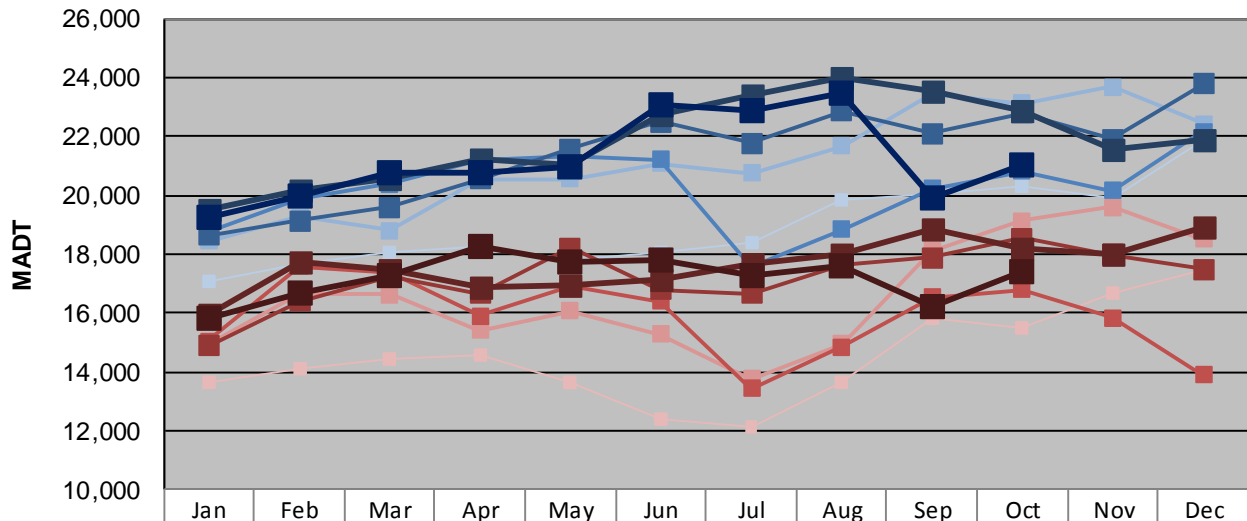

## OCTOBER 2013

Station Measurement: VOLUME/SPEED/CLASS		
Route: CSAH 20	Route Direction: E/W	Lanes: 4
County: Ramsey	Closest City: Maplewood	
Functional Class: Urban Minor Arterial		
Location: E OF TH61 IN MAPLEWOOD		
Ref Post: 000+00.870	True Mile: 8.986	Sequence No. 9912
<b>Volume: 621,471</b>		<b>MADT: 20,047</b>
<b>Weekday (M-F) MADT: 21,002</b>		<b>Weekend (Sa-Su) MADT: 17,424</b>

Note: Decrease in traffic January to November 2008, July to November 2010, and September 2013 due to construction on TH 61

### Weekday (WD)/Weekend (WE) Monthly Average Daily Traffic

	Jan	Feb	Mar	Apr	May	Jun	Jul	Aug	Sep	Oct	Nov	Dec
'08 WD	17,068	17,686	18,040	18,246	17,790	18,038	18,380	19,820	20,054	20,328	19,884	21,862
'08 WE	13,616	14,090	14,424	14,536	13,618	12,404	12,128	13,676	15,806	15,488	16,686	17,488
'09 WD	18,446	19,264	18,818	20,536	20,548	21,066	20,740	21,666	23,436	23,108	23,692	22,412
'09 WE	14,902	16,628	16,632	15,422	16,056	15,276	13,748	14,950	18,116	19,142	19,604	18,520
'10 WD	18,750	19,900	20,386	21,192	21,330	21,204	17,542	18,824	20,236	20,808	20,154	22,160
'10 WE	15,034	17,566	17,394	15,912	16,926	16,396	13,416	14,850	16,522	16,782	15,850	13,886
'11 WD	18,650	19,148	19,602	20,562	21,566	22,484	21,758	22,842	22,090	22,786	21,906	23,780
'11 WE	14,884	16,392	17,250	16,668	18,194	16,806	16,648	17,652	17,890	18,526	17,976	17,494
'12 WD	19,524	20,188	20,556	21,194	21,008	22,726	23,372	23,980	23,542	22,888	21,540	21,880
'12 WE	15,930	17,750	17,494	16,896	16,958	17,168	17,682	17,964	18,834	18,160	17,988	18,938
'13 WD	19,238	19,980	20,760	20,780	20,958	23,056	22,878	23,462	19,932	21,002		
'13 WE	15,824	16,688	17,300	18,244	17,718	17,768	17,296	17,612	16,218	17,424		