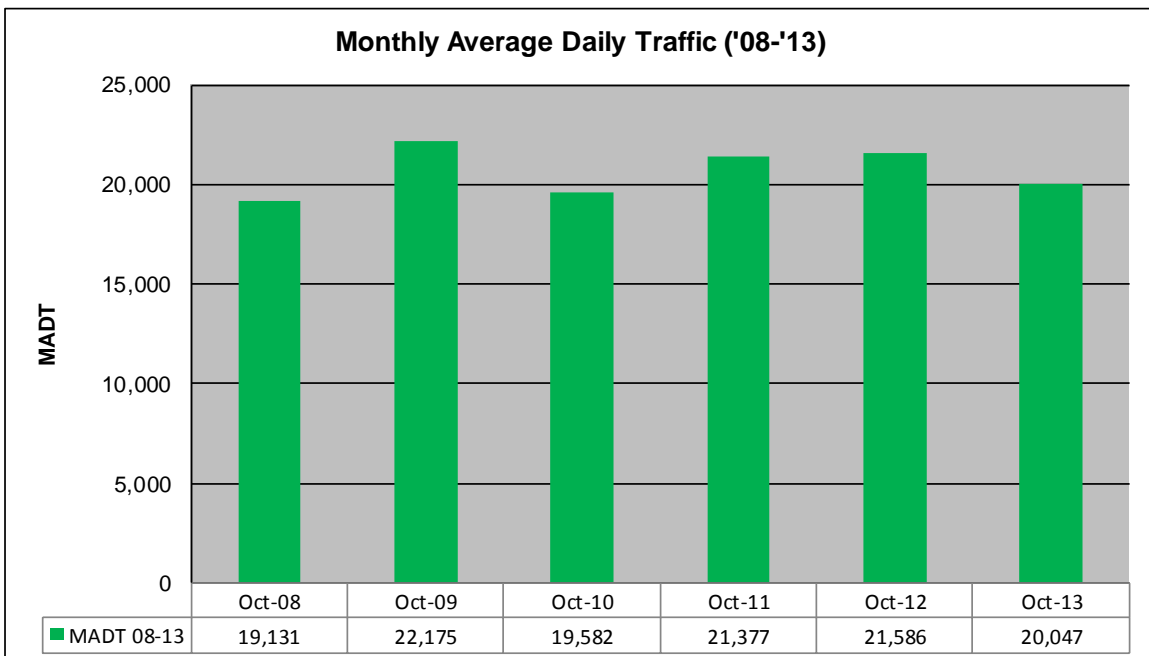

### Weekday (WD)/Weekend (WE) Monthly Average Daily Traffic

	Jan	Feb	Mar	Apr	May	Jun	Jul	Aug	Sep	Oct	Nov	Dec
'08 WD	17,068	17,686	18,040	18,246	17,790	18,038	18,380	19,820	20,054	20,328	19,884	21,862
'08 WE	13,616	14,090	14,424	14,536	13,618	12,404	12,128	13,676	15,806	15,488	16,686	17,488
'09 WD	18,446	19,264	18,818	20,536	20,548	21,066	20,740	21,666	23,436	23,108	23,692	22,412
'09 WE	14,902	16,628	16,632	15,422	16,056	15,276	13,748	14,950	18,116	19,142	19,604	18,520
'10 WD	18,750	19,900	20,386	21,192	21,330	21,204	17,542	18,824	20,236	20,808	20,154	22,160
'10 WE	15,034	17,566	17,394	15,912	16,926	16,396	13,416	14,850	16,522	16,782	15,850	13,886
'11 WD	18,650	19,148	19,602	20,562	21,566	22,484	21,758	22,842	22,090	22,786	21,906	23,780
'11 WE	14,884	16,392	17,250	16,668	18,194	16,806	16,648	17,652	17,890	18,526	17,976	17,494
'12 WD	19,524	20,188	20,556	21,194	21,008	22,726	23,372	23,980	23,542	22,888	21,540	21,880
'12 WE	15,930	17,750	17,494	16,896	16,958	17,168	17,682	17,964	18,834	18,160	17,988	18,938
'13 WD	19,238	19,980	20,760	20,780	20,958	23,056	22,878	23,462	19,932	21,002		
'13 WE	15,824	16,688	17,300	18,244	17,718	17,768	17,296	17,612	16,218	17,424		