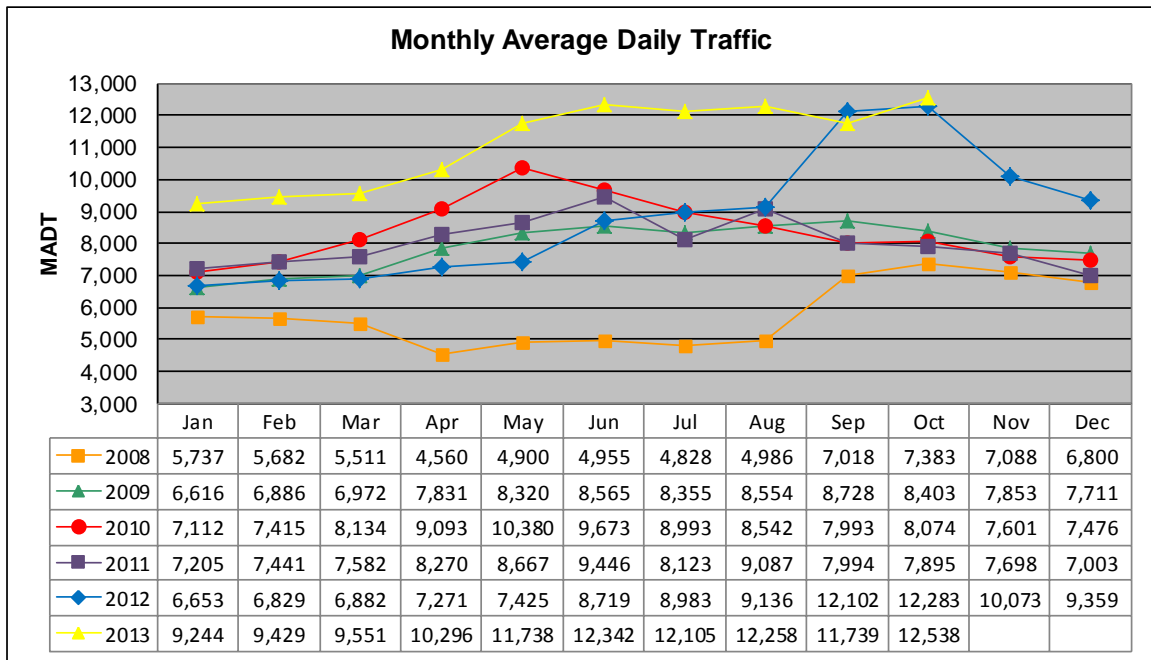

# MONTHLY REPORT, STATION NO. 422 (ATR)

## OCTOBER 2013

Station Measurement: VOLUME/SPEED/CLASS		
Route: CSAH 14	Route Direction: E/W	Lanes: 2
County: Anoka	Closest City: Blaine	
Functional Class: Urban Other Principal Arterial		
Location: .7 MI W OF CSAH17 (LEXINGTON AVE NE) IN BLAINE		
Ref Post: 010+00.100	True Mile: 10.1	Sequence No. 9893
<b>Volume: 388,672</b>		<b>MADT: 12,538</b>
<b>Weekday (M-F) MADT: 13,110</b>		<b>Weekend (Sa-Su) MADT: 10,892</b>

Note: Decrease in traffic January to September 2008 due to construction on TH 65 & CSAH 14 and April/May 2012 due to construction on a new turn lane... Increase in traffic beginning September 2012 due to the new lane

**Weekday (WD)/Weekend (WE) Monthly Average Daily Traffic**

	Jan	Feb	Mar	Apr	May	Jun	Jul	Aug	Sep	Oct	Nov	Dec
'08 WD	5,960	5,834	5,712	4,720	5,052	5,132	5,078	5,230	7,106	7,630	7,486	7,124
'08 WE	5,144	5,232	5,136	4,138	4,450	4,568	4,086	4,436	6,916	6,620	6,292	5,866
'09 WD	6,896	7,098	7,204	8,078	8,608	8,912	8,796	9,142	8,906	8,694	8,310	8,046
'09 WE	5,858	6,358	6,514	7,182	7,646	7,714	7,038	7,354	8,268	7,554	6,904	6,730
'10 WD	7,532	7,622	8,400	9,392	10,926	10,018	9,244	9,000	8,308	8,394	8,098	8,010
'10 WE	6,228	6,902	7,450	8,212	9,326	8,720	8,220	7,516	7,092	7,306	6,220	5,862
'11 WD	7,670	7,474	7,910	8,566	9,128	9,778	8,522	9,520	8,308	8,226	8,046	7,338
'11 WE	6,234	6,366	6,656	7,434	7,678	8,478	7,216	7,940	6,986	7,192	6,658	6,014
'12 WD	7,042	7,072	7,174	7,672	7,744	9,114	9,508	9,542	12,828	12,862	10,690	10,082
'12 WE	5,810	6,234	6,040	6,454	6,536	7,668	7,790	7,900	10,648	10,686	8,320	7,908
'13 WD	9,708	9,970	9,940	10,716	12,308	13,132	12,832	12,986	12,260	13,110		
'13 WE	7,966	8,080	8,666	9,166	9,950	10,762	9,880	10,352	10,678	10,892		