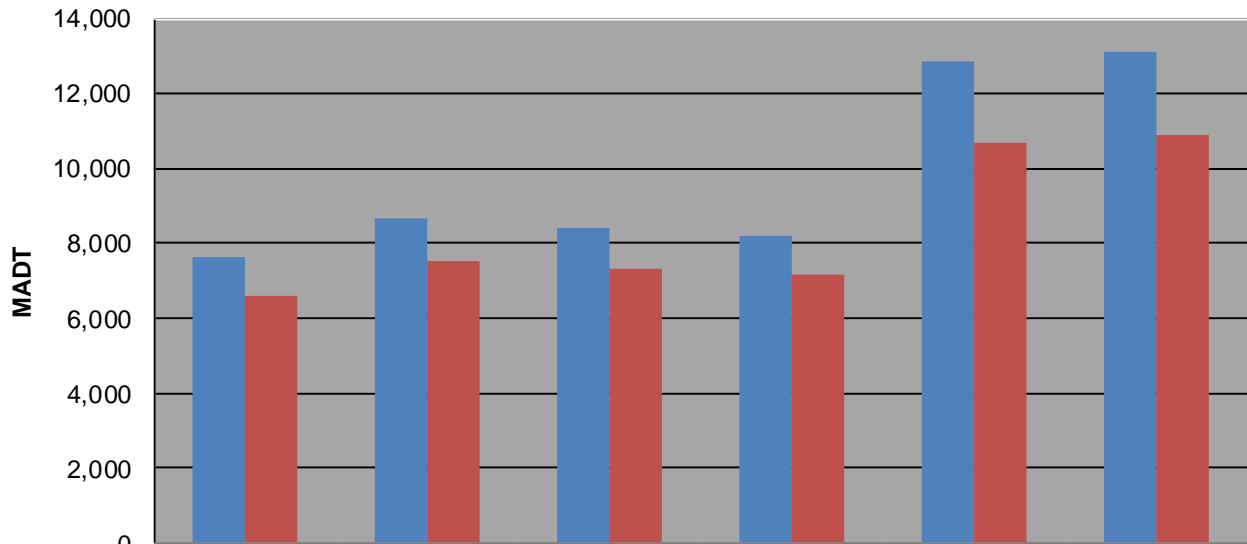

Weekday/Weekend Monthly Average Daily Traffic ('08-'13)

	Oct-08	Oct-09	Oct-10	Oct-11	Oct-12	Oct-13
Weekday	7,630	8,694	8,394	8,226	12,862	13,110
Weekend	6,620	7,554	7,306	7,192	10,686	10,892