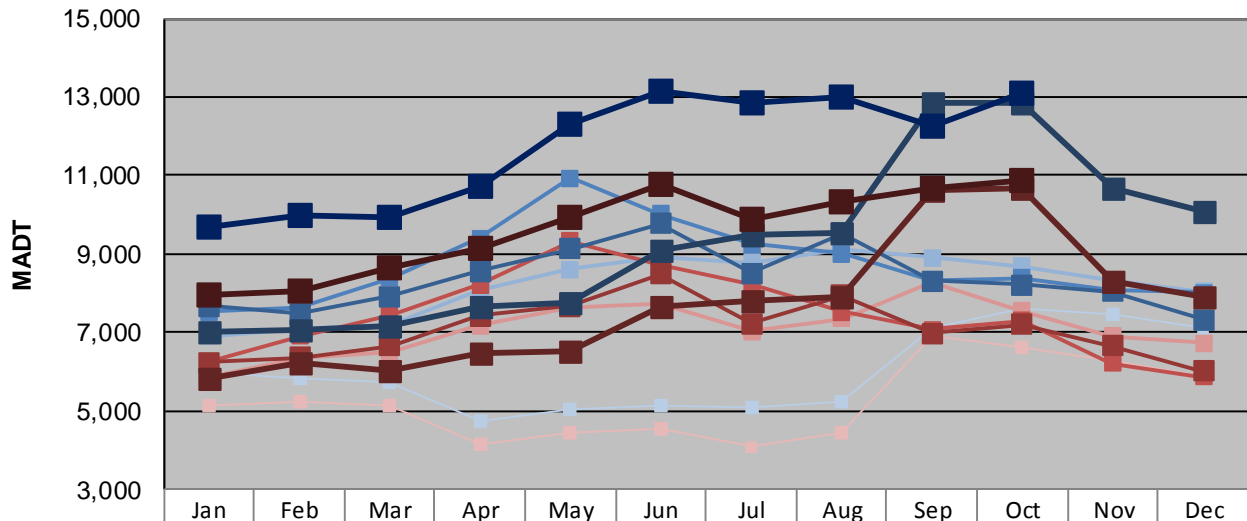

## OCTOBER 2013

Station Measurement: VOLUME/SPEED/CLASS		
Route: CSAH 14	Route Direction: E/W	Lanes: 2
County: Anoka	Closest City: Blaine	
Functional Class: Urban Other Principal Arterial		
Location: .7 MI W OF CSAH17 (LEXINGTON AVE NE) IN BLAINE		
Ref Post: 010+00.100	True Mile: 10.1	Sequence No. 9893
<b>Volume: 388,672</b>		<b>MADT: 12,538</b>
<b>Weekday (M-F) MADT: 13,110</b>		<b>Weekend (Sa-Su) MADT: 10,892</b>

Note: Decrease in traffic January to September 2008 due to construction on TH 65 & CSAH 14 and April/May 2012 due to construction on a new turn lane... Increase in traffic beginning September 2012 due to the new lane

**Weekday (WD)/Weekend (WE) Monthly Average Daily Traffic**

	Jan	Feb	Mar	Apr	May	Jun	Jul	Aug	Sep	Oct	Nov	Dec
'08 WD	5,960	5,834	5,712	4,720	5,052	5,132	5,078	5,230	7,106	7,630	7,486	7,124
'08 WE	5,144	5,232	5,136	4,138	4,450	4,568	4,086	4,436	6,916	6,620	6,292	5,866
'09 WD	6,896	7,098	7,204	8,078	8,608	8,912	8,796	9,142	8,906	8,694	8,310	8,046
'09 WE	5,858	6,358	6,514	7,182	7,646	7,714	7,038	7,354	8,268	7,554	6,904	6,730
'10 WD	7,532	7,622	8,400	9,392	10,926	10,018	9,244	9,000	8,308	8,394	8,098	8,010
'10 WE	6,228	6,902	7,450	8,212	9,326	8,720	8,220	7,516	7,092	7,306	6,220	5,862
'11 WD	7,670	7,474	7,910	8,566	9,128	9,778	8,522	9,520	8,308	8,226	8,046	7,338
'11 WE	6,234	6,366	6,656	7,434	7,678	8,478	7,216	7,940	6,986	7,192	6,658	6,014
'12 WD	7,042	7,072	7,174	7,672	7,744	9,114	9,508	9,542	12,828	12,862	10,690	10,082
'12 WE	5,810	6,234	6,040	6,454	6,536	7,668	7,790	7,900	10,648	10,686	8,320	7,908
'13 WD	9,708	9,970	9,940	10,716	12,308	13,132	12,832	12,986	12,260	13,110		
'13 WE	7,966	8,080	8,666	9,166	9,950	10,762	9,880	10,352	10,678	10,892		