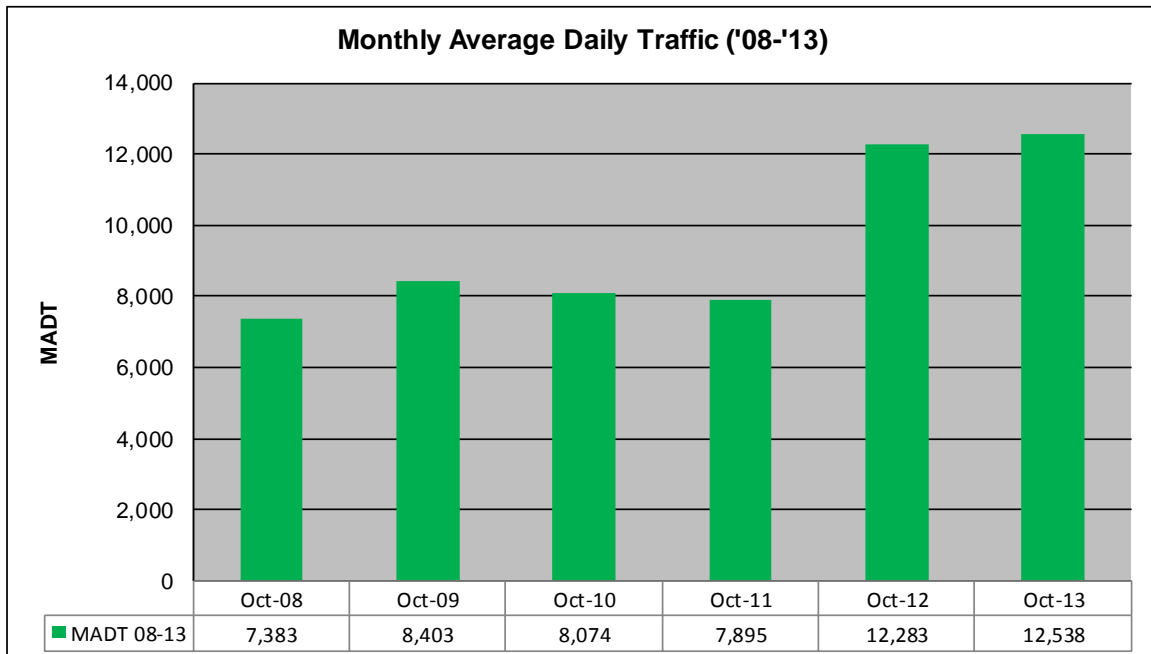

# MONTHLY REPORT, STATION NO. 422 (ATR)

**Weekday (WD)/Weekend (WE) Monthly Average Daily Traffic**

	Jan	Feb	Mar	Apr	May	Jun	Jul	Aug	Sep	Oct	Nov	Dec
'08 WD	5,960	5,834	5,712	4,720	5,052	5,132	5,078	5,230	7,106	7,630	7,486	7,124
'08 WE	5,144	5,232	5,136	4,138	4,450	4,568	4,086	4,436	6,916	6,620	6,292	5,866
'09 WD	6,896	7,098	7,204	8,078	8,608	8,912	8,796	9,142	8,906	8,694	8,310	8,046
'09 WE	5,858	6,358	6,514	7,182	7,646	7,714	7,038	7,354	8,268	7,554	6,904	6,730
'10 WD	7,532	7,622	8,400	9,392	10,926	10,018	9,244	9,000	8,308	8,394	8,098	8,010
'10 WE	6,228	6,902	7,450	8,212	9,326	8,720	8,220	7,516	7,092	7,306	6,220	5,862
'11 WD	7,670	7,474	7,910	8,566	9,128	9,778	8,522	9,520	8,308	8,226	8,046	7,338
'11 WE	6,234	6,366	6,656	7,434	7,678	8,478	7,216	7,940	6,986	7,192	6,658	6,014
'12 WD	7,042	7,072	7,174	7,672	7,744	9,114	9,508	9,542	12,828	12,862	10,690	10,082
'12 WE	5,810	6,234	6,040	6,454	6,536	7,668	7,790	7,900	10,648	10,686	8,320	7,908
'13 WD	9,708	9,970	9,940	10,716	12,308	13,132	12,832	12,986	12,260	13,110		
'13 WE	7,966	8,080	8,666	9,166	9,950	10,762	9,880	10,352	10,678	10,892		