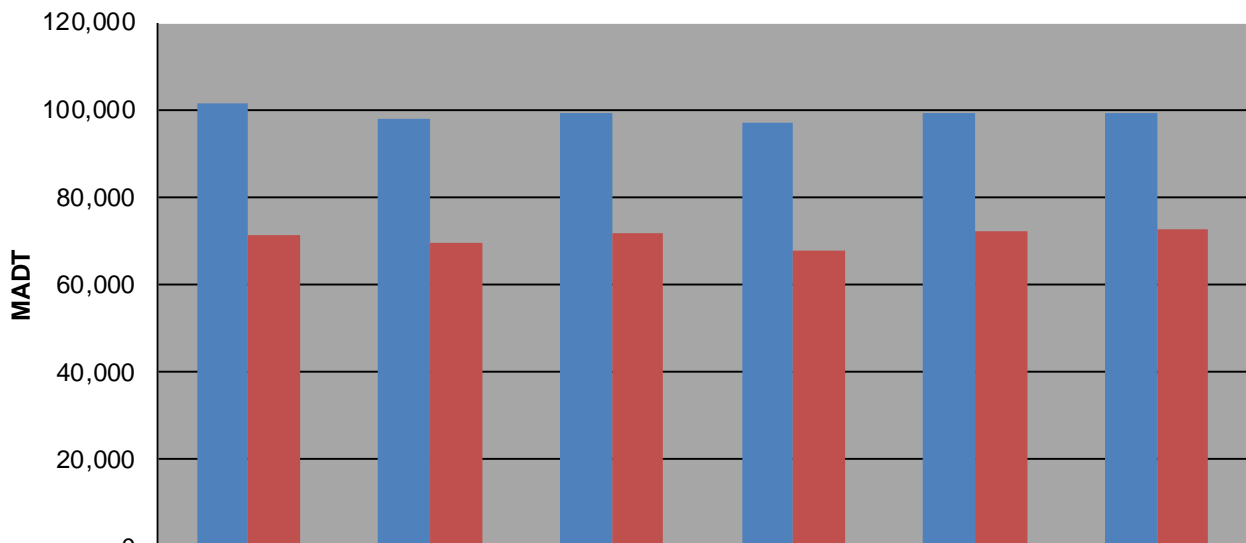

Note: Decrease in traffic June to August 2013 due to construction on TH 169

Weekday (WD)/Weekend (WE) Monthly Average Daily Traffic

	Jan	Feb	Mar	Apr	May	Jun	Jul	Aug	Sep	Oct	Nov	Dec
'08 WD	94,244	96,770	97,852	100,910	101,748	104,788	101,514	103,790	101,358	101,512	96,406	89,034
'08 WE	64,832	66,108	67,772	71,566	73,514	75,350	71,580	71,262	73,036	71,082	67,108	59,444
'09 WD	87,996	92,576	94,650	100,138	100,966	103,778	101,502	102,594	99,326	97,868	95,520	87,114
'09 WE	60,814	66,086	67,620	69,634	73,622	74,074	69,744	73,360	70,544	69,576	66,354	64,910
'10 WD	88,826	88,294	94,950	98,576	98,896	101,952	100,224	102,170	98,712	99,056	93,080	88,214
'10 WE	60,814	64,666	67,972	68,972	72,542	72,962	69,770	72,390	70,472	71,496	59,474	54,118
'11 WD	88,434	90,560	91,470	96,166	96,254	99,718	96,888	97,362	95,130	96,786	92,618	91,922
'11 WE	58,664	60,376	63,262	66,348	67,768	70,182	60,090	66,796	67,230	67,548	60,464	63,144
'12 WD	89,714	92,288	95,978	97,246	97,256	101,148	96,822	100,274	97,030	99,116	94,060	92,002
'12 WE	59,788	61,630	64,860	66,394	67,284	70,722	76,130	77,458	73,144	72,218	69,248	68,238
'13 WD	92,596	95,332	91,314	93,474	97,552	91,436	91,964	96,318	97,086	99,082		
'13 WE	67,682	68,204	65,260	66,224	70,580	63,622	63,984	65,062	72,598	72,330		

Note: 'Weekday' defined as Monday-Friday, 'Weekend' defined as Saturday-Sunday

Weekday/Weekend Monthly Average Daily Traffic ('08-'13)

	Oct-08	Oct-09	Oct-10	Oct-11	Oct-12	Oct-13
Weekday	101,512	97,868	99,056	96,786	99,116	99,082
Weekend	71,082	69,576	71,496	67,548	72,218	72,330