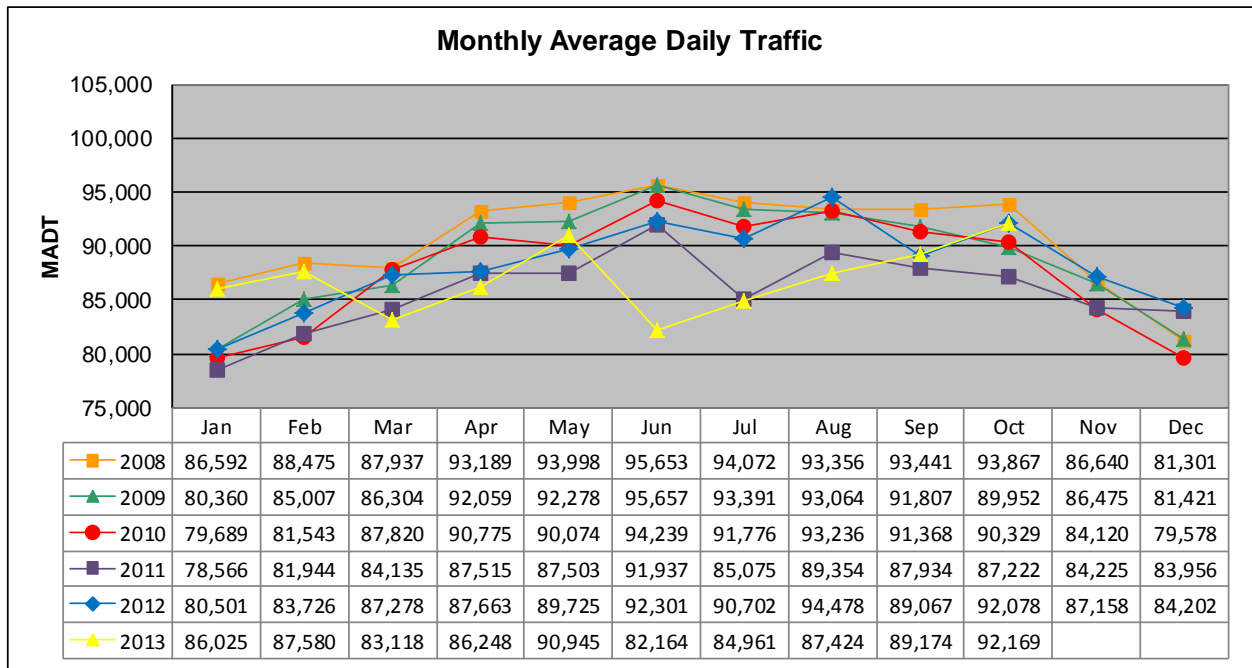

MONTHLY REPORT, STATION NO. 405 (ATR)

OCTOBER 2013

Station Measurement: VOLUME		
Route: TH 169	Route Direction: N/S	Lanes: 4
County: Hennepin		Closest City: St Louis Park
Functional Class: Urban Principal Arterial - Other Freeways or Expressways		
Location: N OF MSAS296 (CEDAR LAKE RD) IN ST LOUIS PARK		
Ref Post: 128+00.870	True Mile: 126.71	Sequence No. 9883
Volume: 2,857,251		MADT: 92,169
Weekday (M-F) MADT: 99,082		Weekend (Sa-Su) MADT: 72,330

Note: Decrease in traffic June to August 2013 due to construction on TH 169

Weekday (WD)/Weekend (WE) Monthly Average Daily Traffic

	Jan	Feb	Mar	Apr	May	Jun	Jul	Aug	Sep	Oct	Nov	Dec
'08 WD	94,244	96,770	97,852	100,910	101,748	104,788	101,514	103,790	101,358	101,512	96,406	89,034
'08 WE	64,832	66,108	67,772	71,566	73,514	75,350	71,580	71,262	73,036	71,082	67,108	59,444
'09 WD	87,996	92,576	94,650	100,138	100,966	103,778	101,502	102,594	99,326	97,868	95,520	87,114
'09 WE	60,814	66,086	67,620	69,634	73,622	74,074	69,744	73,360	70,544	69,576	66,354	64,910
'10 WD	88,826	88,294	94,950	98,576	98,896	101,952	100,224	102,170	98,712	99,056	93,080	88,214
'10 WE	60,814	64,666	67,972	68,972	72,542	72,962	69,770	72,390	70,472	71,496	59,474	54,118
'11 WD	88,434	90,560	91,470	96,166	96,254	99,718	96,888	97,362	95,130	96,786	92,618	91,922
'11 WE	58,664	60,376	63,262	66,348	67,768	70,182	60,090	66,796	67,230	67,548	60,464	63,144
'12 WD	89,714	92,288	95,978	97,246	97,256	101,148	96,822	100,274	97,030	99,116	94,060	92,002
'12 WE	59,788	61,630	64,860	66,394	67,284	70,722	76,130	77,458	73,144	72,218	69,248	68,238
'13 WD	92,596	95,332	91,314	93,474	97,552	91,436	91,964	96,318	97,086	99,082		
'13 WE	67,682	68,204	65,260	66,224	70,580	63,622	63,984	65,062	72,598	72,330		

Note: 'Weekday' defined as Monday-Friday, 'Weekend' defined as Saturday-Sunday

Weekday/Weekend Monthly Average Daily Traffic ('08-'13)

	Oct-08	Oct-09	Oct-10	Oct-11	Oct-12	Oct-13
Weekday	101,512	97,868	99,056	96,786	99,116	99,082
Weekend	71,082	69,576	71,496	67,548	72,218	72,330