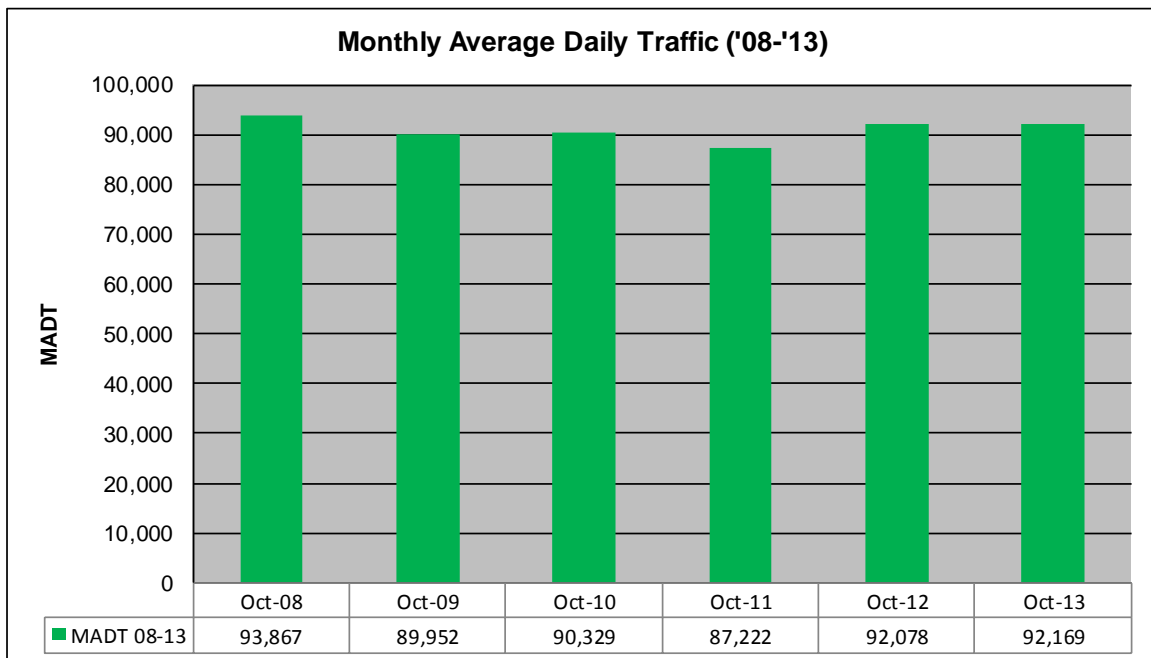

Note: Decrease in traffic June to August 2013 due to construction on TH 169

Weekday (WD)/Weekend (WE) Monthly Average Daily Traffic

	Jan	Feb	Mar	Apr	May	Jun	Jul	Aug	Sep	Oct	Nov	Dec
'08 WD	94,244	96,770	97,852	100,910	101,748	104,788	101,514	103,790	101,358	101,512	96,406	89,034
'08 WE	64,832	66,108	67,772	71,566	73,514	75,350	71,580	71,262	73,036	71,082	67,108	59,444
'09 WD	87,996	92,576	94,650	100,138	100,966	103,778	101,502	102,594	99,326	97,868	95,520	87,114
'09 WE	60,814	66,086	67,620	69,634	73,622	74,074	69,744	73,360	70,544	69,576	66,354	64,910
'10 WD	88,826	88,294	94,950	98,576	98,896	101,952	100,224	102,170	98,712	99,056	93,080	88,214
'10 WE	60,814	64,666	67,972	68,972	72,542	72,962	69,770	72,390	70,472	71,496	59,474	54,118
'11 WD	88,434	90,560	91,470	96,166	96,254	99,718	96,888	97,362	95,130	96,786	92,618	91,922
'11 WE	58,664	60,376	63,262	66,348	67,768	70,182	60,090	66,796	67,230	67,548	60,464	63,144
'12 WD	89,714	92,288	95,978	97,246	97,256	101,148	96,822	100,274	97,030	99,116	94,060	92,002
'12 WE	59,788	61,630	64,860	66,394	67,284	70,722	76,130	77,458	73,144	72,218	69,248	68,238
'13 WD	92,596	95,332	91,314	93,474	97,552	91,436	91,964	96,318	97,086	99,082		
'13 WE	67,682	68,204	65,260	66,224	70,580	63,622	63,984	65,062	72,598	72,330		

Note: 'Weekday' defined as Monday-Friday, 'Weekend' defined as Saturday-Sunday

Weekday/Weekend Monthly Average Daily Traffic ('08-'13)

	Oct-08	Oct-09	Oct-10	Oct-11	Oct-12	Oct-13
Weekday	101,512	97,868	99,056	96,786	99,116	99,082
Weekend	71,082	69,576	71,496	67,548	72,218	72,330