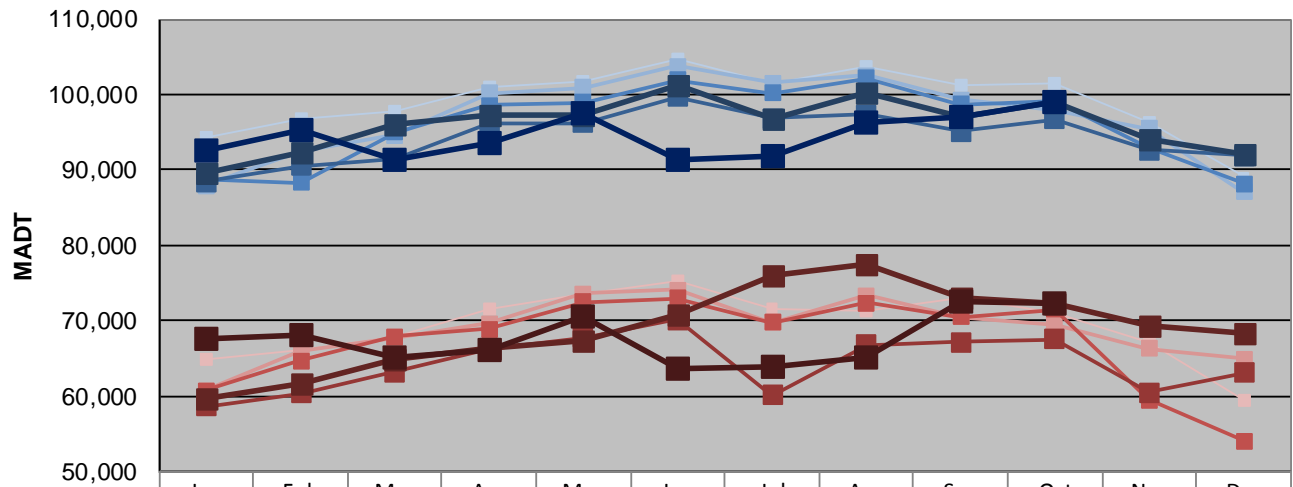

MONTHLY REPORT, STATION NO. 405 (ATR)

OCTOBER 2013

Station Measurement: VOLUME		
Route: TH 169	Route Direction: N/S	Lanes: 4
County: Hennepin		Closest City: St Louis Park
Functional Class: Urban Principal Arterial - Other Freeways or Expressways		
Location: N OF MSAS296 (CEDAR LAKE RD) IN ST LOUIS PARK		
Ref Post: 128+00.870	True Mile: 126.71	Sequence No. 9883
Volume: 2,857,251		MADT: 92,169
Weekday (M-F) MADT: 99,082		Weekend (Sa-Su) MADT: 72,330

Note: Decrease in traffic June to August 2013 due to construction on TH 169

Weekday (WD)/Weekend (WE) Monthly Average Daily Traffic

	Jan	Feb	Mar	Apr	May	Jun	Jul	Aug	Sep	Oct	Nov	Dec
'08 WD	94,244	96,770	97,852	100,910	101,748	104,788	101,514	103,790	101,358	101,512	96,406	89,034
'08 WE	64,832	66,108	67,772	71,566	73,514	75,350	71,580	71,262	73,036	71,082	67,108	59,444
'09 WD	87,996	92,576	94,650	100,138	100,966	103,778	101,502	102,594	99,326	97,868	95,520	87,114
'09 WE	60,814	66,086	67,620	69,634	73,622	74,074	69,744	73,360	70,544	69,576	66,354	64,910
'10 WD	88,826	88,294	94,950	98,576	98,896	101,952	100,224	102,170	98,712	99,056	93,080	88,214
'10 WE	60,814	64,666	67,972	68,972	72,542	72,962	69,770	72,390	70,472	71,496	59,474	54,118
'11 WD	88,434	90,560	91,470	96,166	96,254	99,718	96,888	97,362	95,130	96,786	92,618	91,922
'11 WE	58,664	60,376	63,262	66,348	67,768	70,182	60,090	66,796	67,230	67,548	60,464	63,144
'12 WD	89,714	92,288	95,978	97,246	97,256	101,148	96,822	100,274	97,030	99,116	94,060	92,002
'12 WE	59,788	61,630	64,860	66,394	67,284	70,722	76,130	77,458	73,144	72,218	69,248	68,238
'13 WD	92,596	95,332	91,314	93,474	97,552	91,436	91,964	96,318	97,086	99,082		
'13 WE	67,682	68,204	65,260	66,224	70,580	63,622	63,984	65,062	72,598	72,330		

Note: 'Weekday' defined as Monday-Friday, 'Weekend' defined as Saturday-Sunday

Weekday/Weekend Monthly Average Daily Traffic ('08-'13)

	Oct-08	Oct-09	Oct-10	Oct-11	Oct-12	Oct-13
Weekday	101,512	97,868	99,056	96,786	99,116	99,082
Weekend	71,082	69,576	71,496	67,548	72,218	72,330