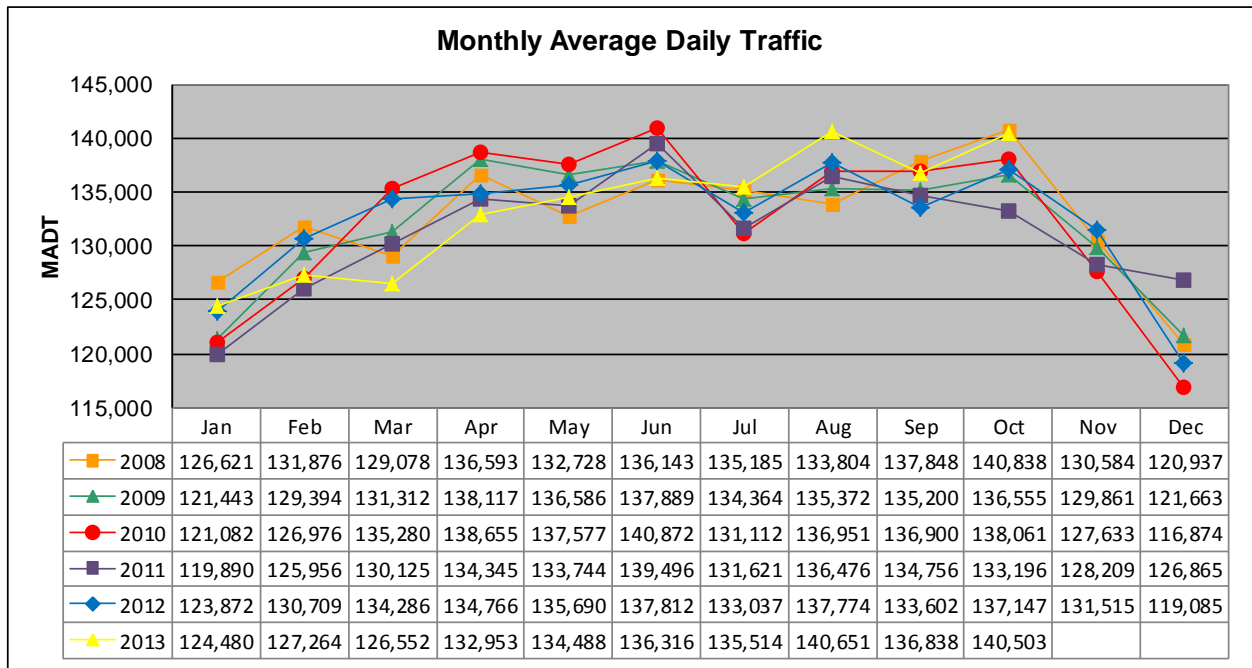

Note: Decrease in traffic June/July 2007 due to construction on I-394

Weekday (WD)/Weekend (WE) Monthly Average Daily Traffic

	Jan	Feb	Mar	Apr	May	Jun	Jul	Aug	Sep	Oct	Nov	Dec
'08 WD	137,928	144,874	144,200	149,312	148,334	151,774	146,510	150,422	150,388	151,844	143,740	131,788
'08 WE	94,554	96,952	98,436	101,044	92,906	101,550	100,308	98,774	105,502	107,998	104,274	90,018
'09 WD	132,756	140,882	143,756	151,044	149,266	151,902	147,308	149,668	146,534	147,210	142,658	129,836
'09 WE	92,674	100,674	103,664	102,182	109,384	100,496	96,714	105,986	102,858	109,054	101,400	97,474
'10 WD	134,204	137,542	145,678	150,662	150,088	152,940	147,150	151,596	147,090	151,236	140,068	129,848
'10 WE	93,936	100,560	106,398	104,806	113,084	107,424	89,432	103,036	107,696	109,828	93,158	78,122
'11 WD	134,220	138,160	140,194	147,468	145,970	150,066	146,210	148,022	145,974	147,206	139,768	138,944
'11 WE	91,298	95,422	101,116	102,128	106,656	109,794	100,622	104,160	102,790	104,690	94,884	94,962
'12 WD	136,510	141,636	145,738	149,638	147,806	151,642	144,296	149,698	147,118	148,236	142,940	131,224
'12 WE	96,174	102,286	104,094	102,188	99,112	104,150	105,762	102,736	106,570	106,136	100,654	95,148
'13 WD	134,976	139,158	137,954	142,296	145,442	150,984	146,278	151,644	148,730	150,116		
'13 WE	94,342	97,532	101,784	107,138	100,908	106,980	103,032	112,510	112,348	112,480		

Note: 'Weekday' defined as Monday-Friday, 'Weekend' defined as Saturday-Sunday

Weekday/Weekend Monthly Average Daily Traffic ('08-'13)

	Oct-08	Oct-09	Oct-10	Oct-11	Oct-12	Oct-13
Weekday	151,844	147,210	151,236	147,206	148,236	150,116
Weekend	107,998	109,054	109,828	104,690	106,136	112,480