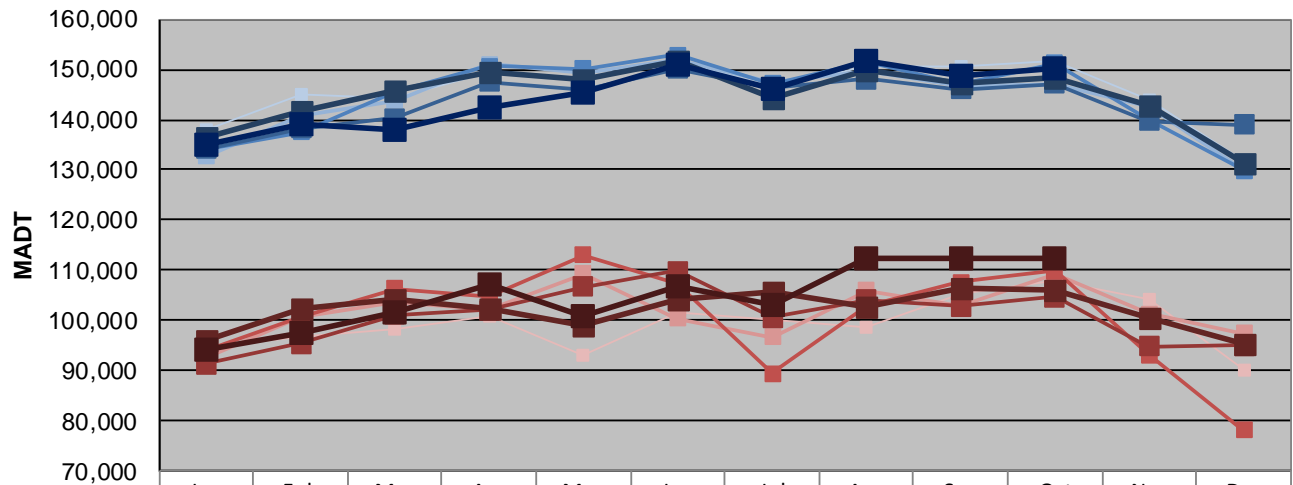

MONTHLY REPORT, STATION NO. 326 (ATR)

OCTOBER 2013

Station Measurement: VOLUME		
Route: I-394	Route Direction: E/W	Lanes: 6
County: Hennepin		Closest City: Minneapolis
Functional Class: Urban Principal Arterial - Interstate		
Location: E OF TH100 IN MINNEAPOLIS		
Ref Post: 007+00.250	True Mile: 7.25	Sequence No. 9850
Volume: 4,355,602		MADT: 140,503
Weekday (M-F) MADT: 150,116		Weekend (Sa-Su) MADT: 112,480

Note: Decrease in traffic June/July 2007 due to construction on I-394

Weekday (WD)/Weekend (WE) Monthly Average Daily Traffic

	Jan	Feb	Mar	Apr	May	Jun	Jul	Aug	Sep	Oct	Nov	Dec
'08 WD	137,928	144,874	144,200	149,312	148,334	151,774	146,510	150,422	150,388	151,844	143,740	131,788
'08 WE	94,554	96,952	98,436	101,044	92,906	101,550	100,308	98,774	105,502	107,998	104,274	90,018
'09 WD	132,756	140,882	143,756	151,044	149,266	151,902	147,308	149,668	146,534	147,210	142,658	129,836
'09 WE	92,674	100,674	103,664	102,182	109,384	100,496	96,714	105,986	102,858	109,054	101,400	97,474
'10 WD	134,204	137,542	145,678	150,662	150,088	152,940	147,150	151,596	147,090	151,236	140,068	129,848
'10 WE	93,936	100,560	106,398	104,806	113,084	107,424	89,432	103,036	107,696	109,828	93,158	78,122
'11 WD	134,220	138,160	140,194	147,468	145,970	150,066	146,210	148,022	145,974	147,206	139,768	138,944
'11 WE	91,298	95,422	101,116	102,128	106,656	109,794	100,622	104,160	102,790	104,690	94,884	94,962
'12 WD	136,510	141,636	145,738	149,638	147,806	151,642	144,296	149,698	147,118	148,236	142,940	131,224
'12 WE	96,174	102,286	104,094	102,188	99,112	104,150	105,762	102,736	106,570	106,136	100,654	95,148
'13 WD	134,976	139,158	137,954	142,296	145,442	150,984	146,278	151,644	148,730	150,116		
'13 WE	94,342	97,532	101,784	107,138	100,908	106,980	103,032	112,510	112,348	112,480		