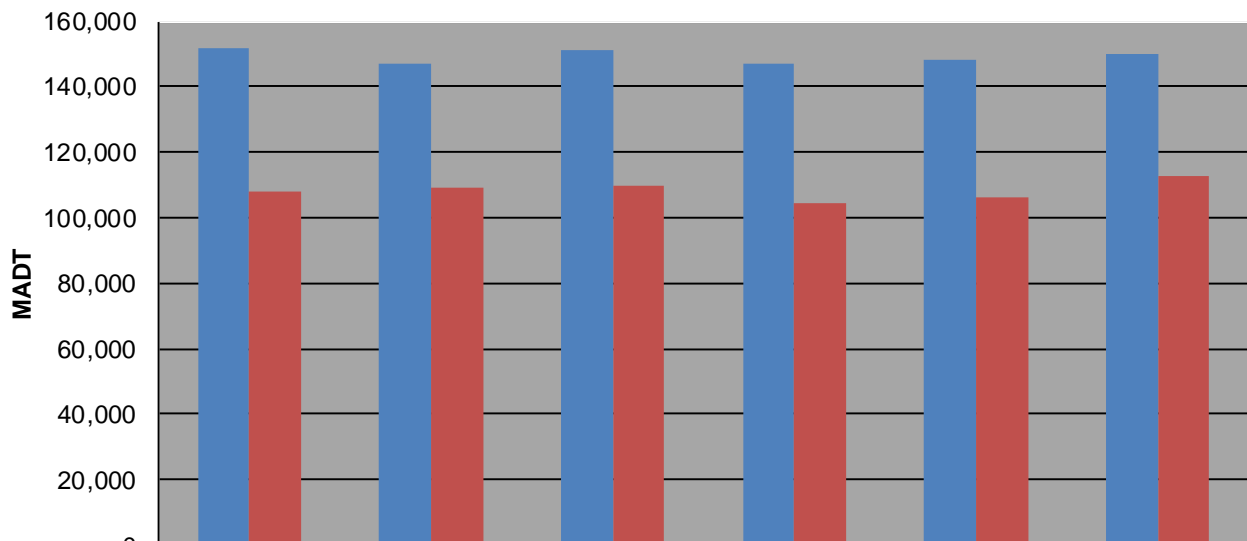

Note: Decrease in traffic June/July 2007 due to construction on I-394

Weekday (WD)/Weekend (WE) Monthly Average Daily Traffic

	Jan	Feb	Mar	Apr	May	Jun	Jul	Aug	Sep	Oct	Nov	Dec
'08 WD	137,928	144,874	144,200	149,312	148,334	151,774	146,510	150,422	150,388	151,844	143,740	131,788
'08 WE	94,554	96,952	98,436	101,044	92,906	101,550	100,308	98,774	105,502	107,998	104,274	90,018
'09 WD	132,756	140,882	143,756	151,044	149,266	151,902	147,308	149,668	146,534	147,210	142,658	129,836
'09 WE	92,674	100,674	103,664	102,182	109,384	100,496	96,714	105,986	102,858	109,054	101,400	97,474
'10 WD	134,204	137,542	145,678	150,662	150,088	152,940	147,150	151,596	147,090	151,236	140,068	129,848
'10 WE	93,936	100,560	106,398	104,806	113,084	107,424	89,432	103,036	107,696	109,828	93,158	78,122
'11 WD	134,220	138,160	140,194	147,468	145,970	150,066	146,210	148,022	145,974	147,206	139,768	138,944
'11 WE	91,298	95,422	101,116	102,128	106,656	109,794	100,622	104,160	102,790	104,690	94,884	94,962
'12 WD	136,510	141,636	145,738	149,638	147,806	151,642	144,296	149,698	147,118	148,236	142,940	131,224
'12 WE	96,174	102,286	104,094	102,188	99,112	104,150	105,762	102,736	106,570	106,136	100,654	95,148
'13 WD	134,976	139,158	137,954	142,296	145,442	150,984	146,278	151,644	148,730	150,116		
'13 WE	94,342	97,532	101,784	107,138	100,908	106,980	103,032	112,510	112,348	112,480		

Note: 'Weekday' defined as Monday-Friday, 'Weekend' defined as Saturday-Sunday

Weekday/Weekend Monthly Average Daily Traffic ('08-'13)

	Oct-08	Oct-09	Oct-10	Oct-11	Oct-12	Oct-13
Weekday	151,844	147,210	151,236	147,206	148,236	150,116
Weekend	107,998	109,054	109,828	104,690	106,136	112,480