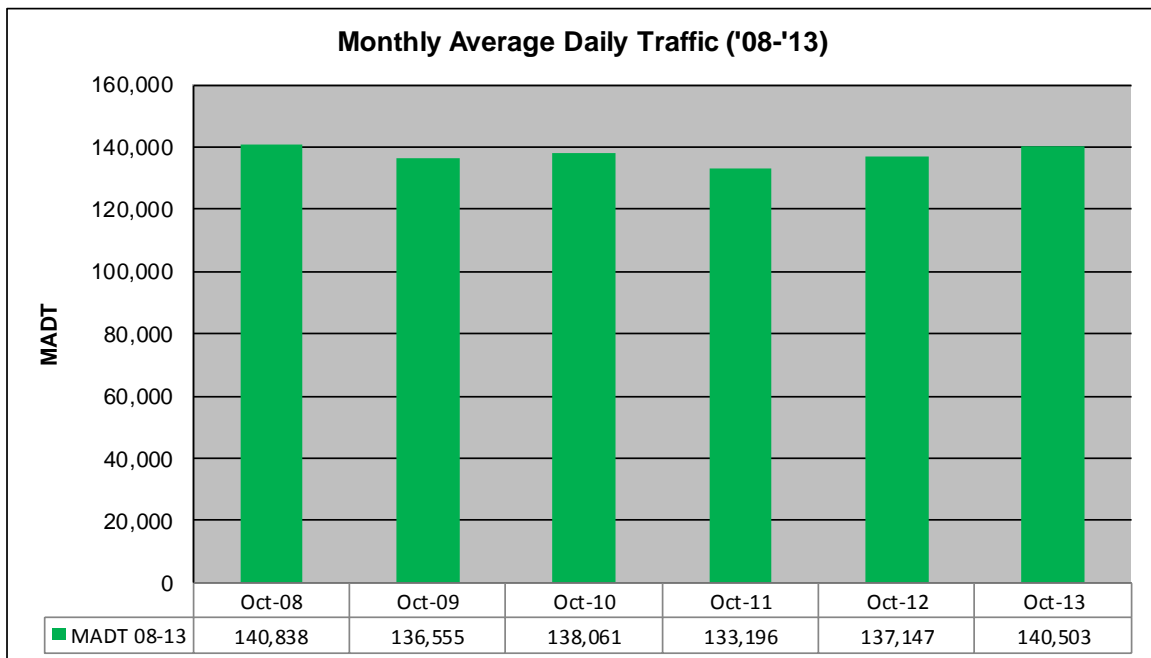

Note: Decrease in traffic June/July 2007 due to construction on I-394

Weekday (WD)/Weekend (WE) Monthly Average Daily Traffic

	Jan	Feb	Mar	Apr	May	Jun	Jul	Aug	Sep	Oct	Nov	Dec
'08 WD	137,928	144,874	144,200	149,312	148,334	151,774	146,510	150,422	150,388	151,844	143,740	131,788
'08 WE	94,554	96,952	98,436	101,044	92,906	101,550	100,308	98,774	105,502	107,998	104,274	90,018
'09 WD	132,756	140,882	143,756	151,044	149,266	151,902	147,308	149,668	146,534	147,210	142,658	129,836
'09 WE	92,674	100,674	103,664	102,182	109,384	100,496	96,714	105,986	102,858	109,054	101,400	97,474
'10 WD	134,204	137,542	145,678	150,662	150,088	152,940	147,150	151,596	147,090	151,236	140,068	129,848
'10 WE	93,936	100,560	106,398	104,806	113,084	107,424	89,432	103,036	107,696	109,828	93,158	78,122
'11 WD	134,220	138,160	140,194	147,468	145,970	150,066	146,210	148,022	145,974	147,206	139,768	138,944
'11 WE	91,298	95,422	101,116	102,128	106,656	109,794	100,622	104,160	102,790	104,690	94,884	94,962
'12 WD	136,510	141,636	145,738	149,638	147,806	151,642	144,296	149,698	147,118	148,236	142,940	131,224
'12 WE	96,174	102,286	104,094	102,188	99,112	104,150	105,762	102,736	106,570	106,136	100,654	95,148
'13 WD	134,976	139,158	137,954	142,296	145,442	150,984	146,278	151,644	148,730	150,116		
'13 WE	94,342	97,532	101,784	107,138	100,908	106,980	103,032	112,510	112,348	112,480		

Note: 'Weekday' defined as Monday-Friday, 'Weekend' defined as Saturday-Sunday

Weekday/Weekend Monthly Average Daily Traffic ('08-'13)

	Oct-08	Oct-09	Oct-10	Oct-11	Oct-12	Oct-13
Weekday	151,844	147,210	151,236	147,206	148,236	150,116
Weekend	107,998	109,054	109,828	104,690	106,136	112,480