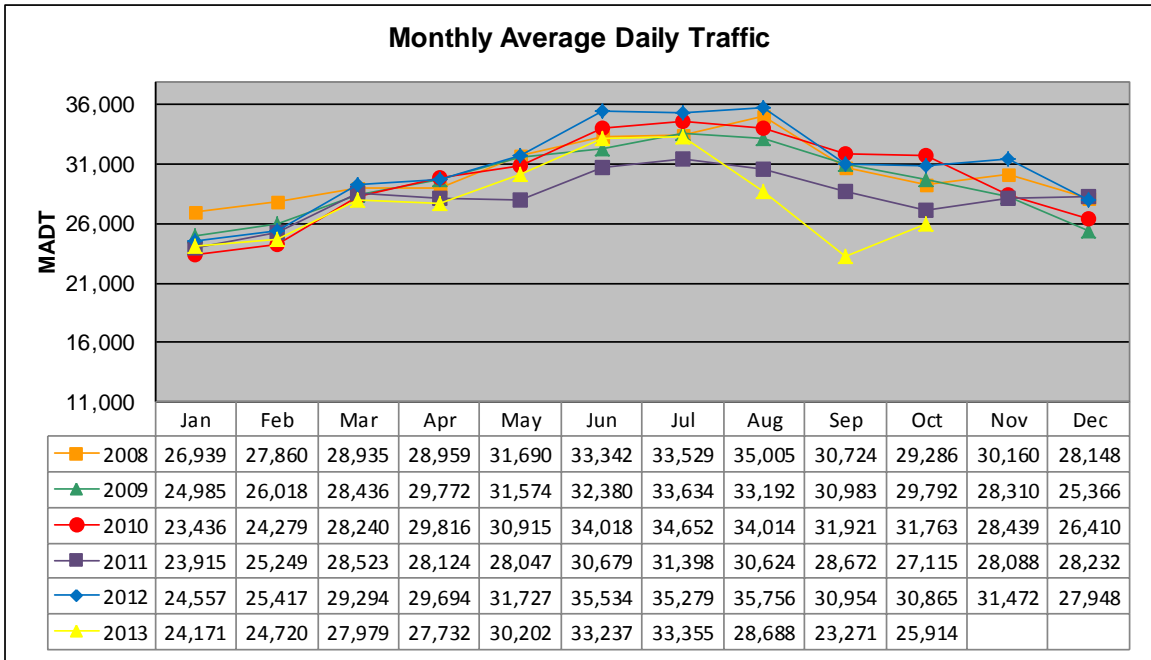

# MONTHLY REPORT, STATION NO. 208 (ATR)

Note: Decrease in traffic May to October 2011 and August to October 2013 due to construction on I-35

### Weekday (WD)/Weekend (WE) Monthly Average Daily Traffic

	Jan	Feb	Mar	Apr	May	Jun	Jul	Aug	Sep	Oct	Nov	Dec
'08 WD	27,936	28,604	28,956	29,318	31,982	33,390	33,652	34,728	30,934	29,102	30,428	29,004
'08 WE	24,458	25,284	29,132	28,462	30,268	33,368	33,392	34,912	30,648	29,236	29,628	26,020
'09 WD	25,316	26,202	28,574	30,018	31,534	32,540	33,886	32,864	31,142	29,896	29,504	25,634
'09 WE	23,790	25,556	28,866	29,358	31,032	32,570	32,264	34,078	31,254	30,126	28,944	28,146
'10 WD	23,232	24,228	28,416	29,452	31,076	33,876	34,874	33,748	32,024	31,498	29,144	27,858
'10 WE	23,498	24,408	28,554	29,914	30,786	35,102	33,454	35,136	31,882	31,628	27,056	22,114
'11 WD	24,248	25,580	28,686	27,894	28,320	30,516	31,250	30,578	28,624	27,002	28,466	29,346
'11 WE	23,438	24,394	28,672	28,156	27,758	31,238	31,278	31,796	28,160	27,528	27,114	25,396
'12 WD	24,844	25,814	29,052	29,936	32,194	34,970	34,854	35,090	31,542	31,010	30,864	28,328
'12 WE	24,140	24,544	29,054	29,144	31,242	36,092	36,634	37,042	29,782	31,420	32,886	27,404
'13 WD	24,934	25,232	27,314	27,546	30,100	32,720	32,926	27,934	22,464	25,998		
'13 WE	22,342	23,436	28,646	28,552	30,074	34,268	35,112	30,084	25,100	26,224		

### Weekday/Weekend Monthly Average Daily Traffic ('08-'13)

	Oct-08	Oct-09	Oct-10	Oct-11	Oct-12	Oct-13
Weekday	29,102	29,896	31,498	27,002	31,010	25,998
Weekend	29,236	30,126	31,628	27,528	31,420	26,224