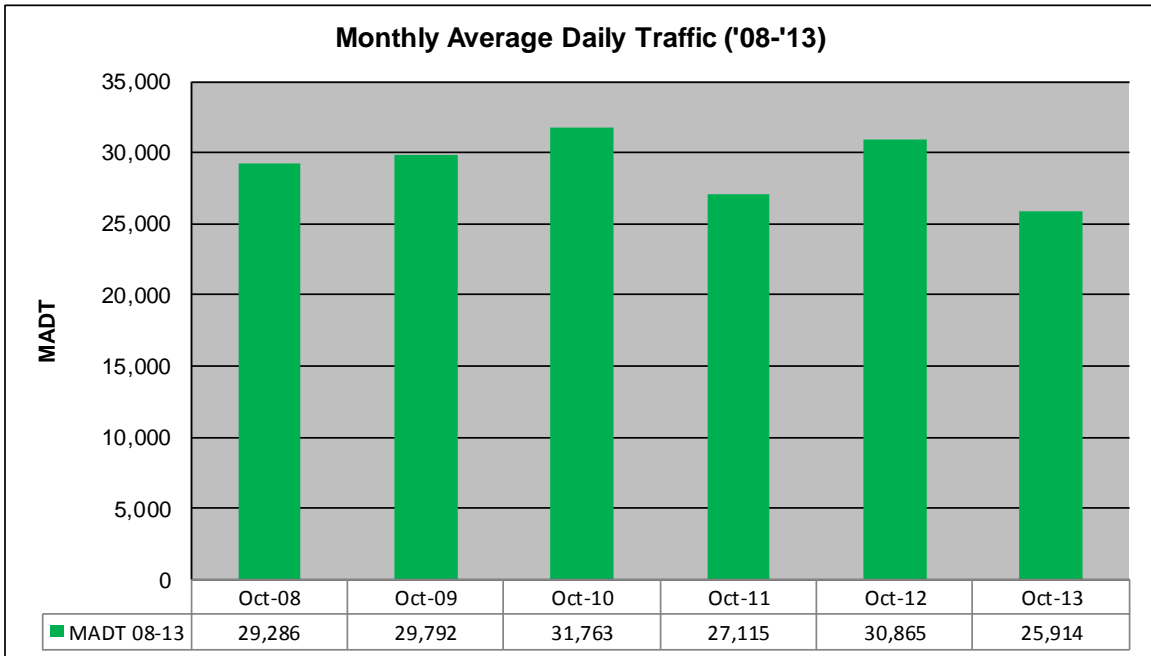

### Weekday (WD)/Weekend (WE) Monthly Average Daily Traffic

	Jan	Feb	Mar	Apr	May	Jun	Jul	Aug	Sep	Oct	Nov	Dec
'08 WD	27,936	28,604	28,956	29,318	31,982	33,390	33,652	34,728	30,934	29,102	30,428	29,004
'08 WE	24,458	25,284	29,132	28,462	30,268	33,368	33,392	34,912	30,648	29,236	29,628	26,020
'09 WD	25,316	26,202	28,574	30,018	31,534	32,540	33,886	32,864	31,142	29,896	29,504	25,634
'09 WE	23,790	25,556	28,866	29,358	31,032	32,570	32,264	34,078	31,254	30,126	28,944	28,146
'10 WD	23,232	24,228	28,416	29,452	31,076	33,876	34,874	33,748	32,024	31,498	29,144	27,858
'10 WE	23,498	24,408	28,554	29,914	30,786	35,102	33,454	35,136	31,882	31,628	27,056	22,114
'11 WD	24,248	25,580	28,686	27,894	28,320	30,516	31,250	30,578	28,624	27,002	28,466	29,346
'11 WE	23,438	24,394	28,672	28,156	27,758	31,238	31,278	31,796	28,160	27,528	27,114	25,396
'12 WD	24,844	25,814	29,052	29,936	32,194	34,970	34,854	35,090	31,542	31,010	30,864	28,328
'12 WE	24,140	24,544	29,054	29,144	31,242	36,092	36,634	37,042	29,782	31,420	32,886	27,404
'13 WD	24,934	25,232	27,314	27,546	30,100	32,720	32,926	27,934	22,464	25,998		
'13 WE	22,342	23,436	28,646	28,552	30,074	34,268	35,112	30,084	25,100	26,224		