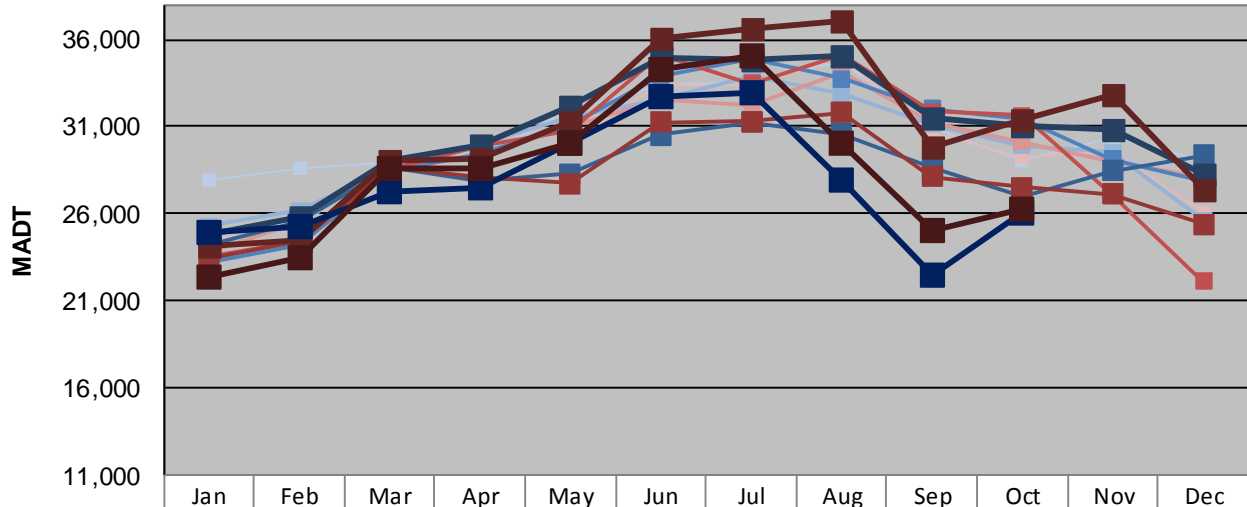

## OCTOBER 2013

Station Measurement: VOLUME/SPEED/CLASS		
Route: I-35	Route Direction: N/S	Lanes: 4
County: Steele		Closest City: Owatonna
Functional Class: Urban Principal Arterial - Interstate		
Location: .6 MI N OF CSAH9, N OF OWATONNA		
Ref Post: 046+00.100	True Mile: 45.919	Sequence No. 9832
<b>Volume: 803,338</b>		<b>MADT: 25,914</b>
<b>Weekday (M-F) MADT: 25,998</b>		<b>Weekend (Sa-Su) MADT: 26,224</b>

Note: Decrease in traffic May to October 2011 and August to October 2013 due to construction on I-35

### Weekday (WD)/Weekend (WE) Monthly Average Daily Traffic

	Jan	Feb	Mar	Apr	May	Jun	Jul	Aug	Sep	Oct	Nov	Dec
'08 WD	27,936	28,604	28,956	29,318	31,982	33,390	33,652	34,728	30,934	29,102	30,428	29,004
'08 WE	24,458	25,284	29,132	28,462	30,268	33,368	33,392	34,912	30,648	29,236	29,628	26,020
'09 WD	25,316	26,202	28,574	30,018	31,534	32,540	33,886	32,864	31,142	29,896	29,504	25,634
'09 WE	23,790	25,556	28,866	29,358	31,032	32,570	32,264	34,078	31,254	30,126	28,944	28,146
'10 WD	23,232	24,228	28,416	29,452	31,076	33,876	34,874	33,748	32,024	31,498	29,144	27,858
'10 WE	23,498	24,408	28,554	29,914	30,786	35,102	33,454	35,136	31,882	31,628	27,056	22,114
'11 WD	24,248	25,580	28,686	27,894	28,320	30,516	31,250	30,578	28,624	27,002	28,466	29,346
'11 WE	23,438	24,394	28,672	28,156	27,758	31,238	31,278	31,796	28,160	27,528	27,114	25,396
'12 WD	24,844	25,814	29,052	29,936	32,194	34,970	34,854	35,090	31,542	31,010	30,864	28,328
'12 WE	24,140	24,544	29,054	29,144	31,242	36,092	36,634	37,042	29,782	31,420	32,886	27,404
'13 WD	24,934	25,232	27,314	27,546	30,100	32,720	32,926	27,934	22,464	25,998		
'13 WE	22,342	23,436	28,646	28,552	30,074	34,268	35,112	30,084	25,100	26,224		