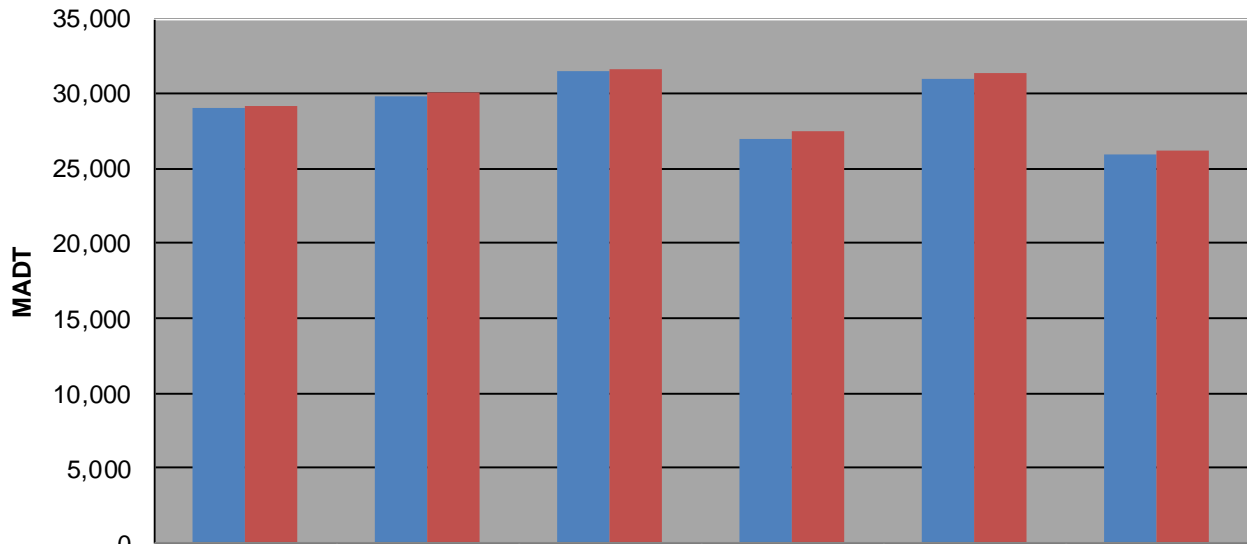

Weekday/Weekend Monthly Average Daily Traffic ('08-'13)

	Oct-08	Oct-09	Oct-10	Oct-11	Oct-12	Oct-13
Weekday	29,102	29,896	31,498	27,002	31,010	25,998
Weekend	29,236	30,126	31,628	27,528	31,420	26,224