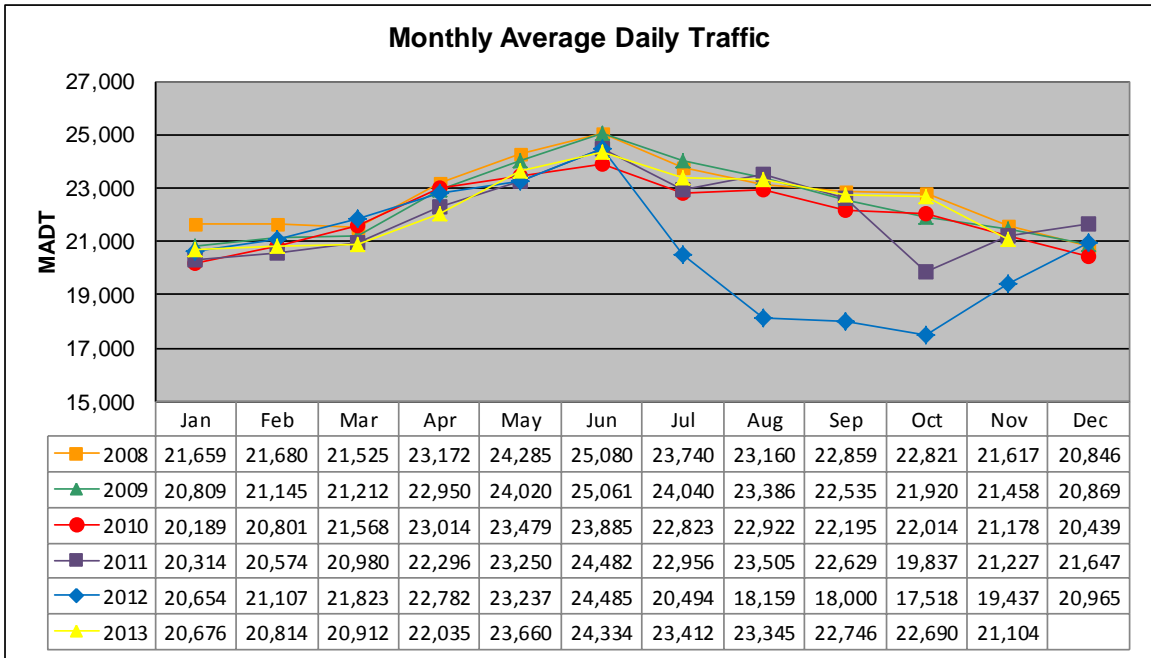

# MONTHLY REPORT, STATION NO. 425 (ATR)

## NOVEMBER 2013

Station Measurement: VOLUME/SPEED/CLASS		
Route: CSAH 32	Route Direction: E/W	Lanes: 4
County: Dakota	Closest City: Eagan	
Functional Class: Urban Minor Arterial		
Location: W OF MSAS109 (JOHNNY CAKE RIDGE RD) IN EAGAN		
Ref Post: 004+00.840	True Mile: 4.84	Sequence No. 9896
<b>Volume: 633,128</b>		<b>MADT: 21,104</b>
<b>Weekday (M-F) MADT: 22,304</b>		<b>Weekend (Sa-Su) MADT: 17,980</b>

Note: Decrease in traffic October 2011 and July to November 2012 due to construction on I-35E

### Weekday (WD)/Weekend (WE) Monthly Average Daily Traffic

	Jan	Feb	Mar	Apr	May	Jun	Jul	Aug	Sep	Oct	Nov	Dec
'08 WD	22,712	22,768	22,846	24,270	25,576	26,586	25,164	25,198	24,096	24,068	23,092	22,038
'08 WE	18,746	18,680	18,842	20,098	20,782	21,830	19,382	18,896	19,720	19,058	18,668	17,342
'09 WD	21,852	22,172	22,418	24,224	25,342	26,580	25,834	25,324	23,772	23,270	22,760	21,716
'09 WE	18,026	18,580	18,600	19,444	21,140	21,052	18,800	19,396	19,046	18,344	18,706	18,400
'10 WD	21,568	21,740	22,592	24,128	25,012	24,970	24,562	24,596	23,320	23,394	22,552	22,192
'10 WE	17,314	18,456	18,714	19,792	20,476	20,868	18,304	19,062	18,972	18,986	17,380	15,228
'11 WD	21,862	21,834	22,018	23,532	24,684	25,740	24,764	25,018	23,956	21,180	22,712	23,170
'11 WE	17,154	17,396	18,020	19,088	20,106	20,864	19,138	19,250	18,760	17,146	16,862	17,606
'12 WD	22,044	22,288	22,900	24,260	24,392	26,106	21,752	19,404	19,626	18,468	20,788	22,498
'12 WE	17,678	17,988	18,876	19,640	19,626	20,710	17,618	14,474	14,746	14,922	15,880	17,840
'13 WD	21,882	22,152	22,138	23,000	24,684	25,996	24,870	25,022	24,360	24,026	22,304	
'13 WE	17,310	17,472	18,208	19,396	20,448	21,010	19,014	19,124	19,408	18,810	17,980	