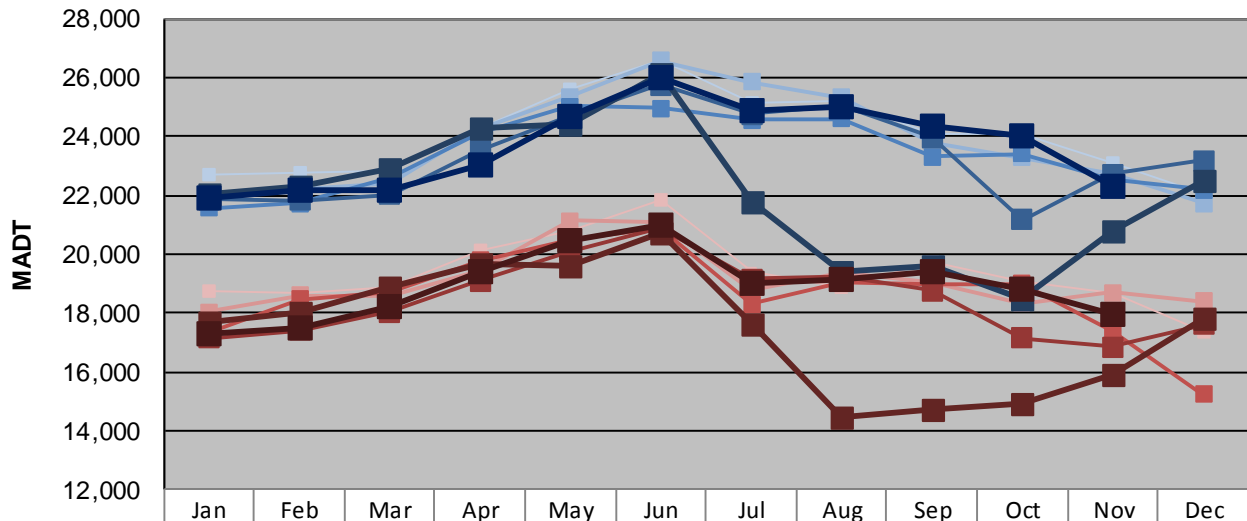

## NOVEMBER 2013

Station Measurement: VOLUME/SPEED/CLASS		
Route: CSAH 32	Route Direction: E/W	Lanes: 4
County: Dakota	Closest City: Eagan	
Functional Class: Urban Minor Arterial		
Location: W OF MSAS109 (JOHNNY CAKE RIDGE RD) IN EAGAN		
Ref Post: 004+00.840	True Mile: 4.84	Sequence No. 9896
<b>Volume: 633,128</b>		<b>MADT: 21,104</b>
<b>Weekday (M-F) MADT: 22,304</b>		<b>Weekend (Sa-Su) MADT: 17,980</b>

Note: Decrease in traffic October 2011 and July to November 2012 due to construction on I-35E

### Weekday (WD)/Weekend (WE) Monthly Average Daily Traffic

	Jan	Feb	Mar	Apr	May	Jun	Jul	Aug	Sep	Oct	Nov	Dec
'08 WD	22,712	22,768	22,846	24,270	25,576	26,586	25,164	25,198	24,096	24,068	23,092	22,038
'08 WE	18,746	18,680	18,842	20,098	20,782	21,830	19,382	18,896	19,720	19,058	18,668	17,342
'09 WD	21,852	22,172	22,418	24,224	25,342	26,580	25,834	25,324	23,772	23,270	22,760	21,716
'09 WE	18,026	18,580	18,600	19,444	21,140	21,052	18,800	19,396	19,046	18,344	18,706	18,400
'10 WD	21,568	21,740	22,592	24,128	25,012	24,970	24,562	24,596	23,320	23,394	22,552	22,192
'10 WE	17,314	18,456	18,714	19,792	20,476	20,868	18,304	19,062	18,972	18,986	17,380	15,228
'11 WD	21,862	21,834	22,018	23,532	24,684	25,740	24,764	25,018	23,956	21,180	22,712	23,170
'11 WE	17,154	17,396	18,020	19,088	20,106	20,864	19,138	19,250	18,760	17,146	16,862	17,606
'12 WD	22,044	22,288	22,900	24,260	24,392	26,106	21,752	19,404	19,626	18,468	20,788	22,498
'12 WE	17,678	17,988	18,876	19,640	19,626	20,710	17,618	14,474	14,746	14,922	15,880	17,840
'13 WD	21,882	22,152	22,138	23,000	24,684	25,996	24,870	25,022	24,360	24,026	22,304	
'13 WE	17,310	17,472	18,208	19,396	20,448	21,010	19,014	19,124	19,408	18,810	17,980	