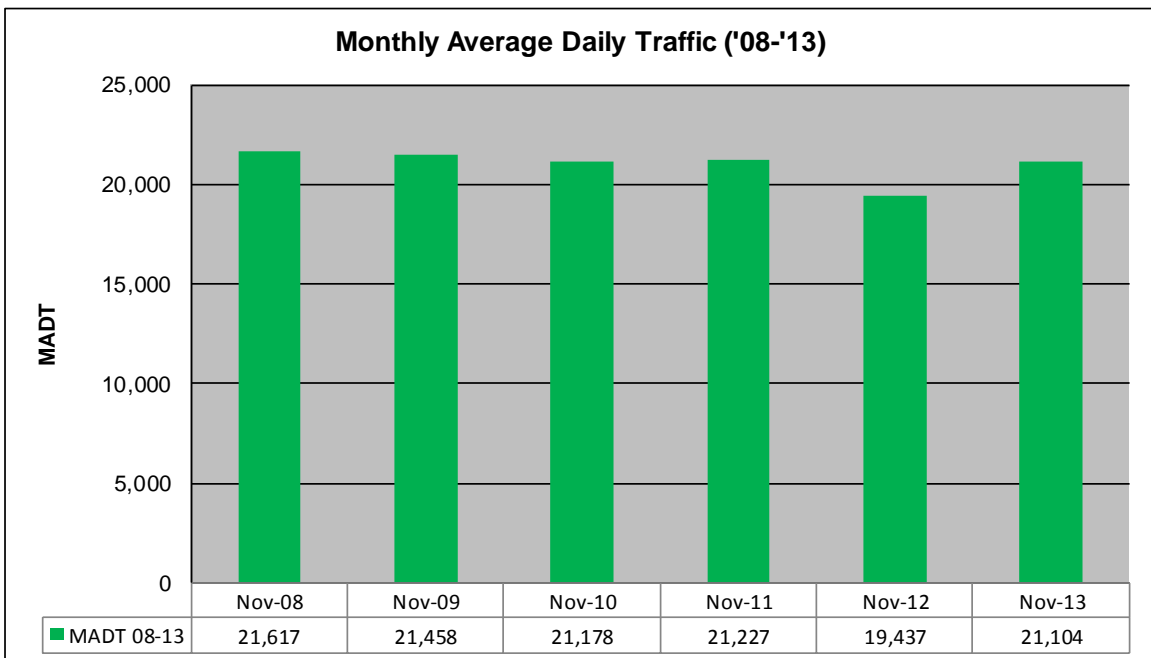

# MONTHLY REPORT, STATION NO. 425 (ATR)

## NOVEMBER 2013

Station Measurement: VOLUME/SPEED/CLASS		
Route: CSAH 32	Route Direction: E/W	Lanes: 4
County: Dakota	Closest City: Eagan	
Functional Class: Urban Minor Arterial		
Location: W OF MSAS109 (JOHNNY CAKE RIDGE RD) IN EAGAN		
Ref Post: 004+00.840	True Mile: 4.84	Sequence No. 9896
<b>Volume: 633,128</b>		<b>MADT: 21,104</b>
<b>Weekday (M-F) MADT: 22,304</b>		<b>Weekend (Sa-Su) MADT: 17,980</b>

### Weekday (WD)/Weekend (WE) Monthly Average Daily Traffic

	Jan	Feb	Mar	Apr	May	Jun	Jul	Aug	Sep	Oct	Nov	Dec
'08 WD	22,712	22,768	22,846	24,270	25,576	26,586	25,164	25,198	24,096	24,068	23,092	22,038
'08 WE	18,746	18,680	18,842	20,098	20,782	21,830	19,382	18,896	19,720	19,058	18,668	17,342
'09 WD	21,852	22,172	22,418	24,224	25,342	26,580	25,834	25,324	23,772	23,270	22,760	21,716
'09 WE	18,026	18,580	18,600	19,444	21,140	21,052	18,800	19,396	19,046	18,344	18,706	18,400
'10 WD	21,568	21,740	22,592	24,128	25,012	24,970	24,562	24,596	23,320	23,394	22,552	22,192
'10 WE	17,314	18,456	18,714	19,792	20,476	20,868	18,304	19,062	18,972	18,986	17,380	15,228
'11 WD	21,862	21,834	22,018	23,532	24,684	25,740	24,764	25,018	23,956	21,180	22,712	23,170
'11 WE	17,154	17,396	18,020	19,088	20,106	20,864	19,138	19,250	18,760	17,146	16,862	17,606
'12 WD	22,044	22,288	22,900	24,260	24,392	26,106	21,752	19,404	19,626	18,468	20,788	22,498
'12 WE	17,678	17,988	18,876	19,640	19,626	20,710	17,618	14,474	14,746	14,922	15,880	17,840
'13 WD	21,882	22,152	22,138	23,000	24,684	25,996	24,870	25,022	24,360	24,026	22,304	
'13 WE	17,310	17,472	18,208	19,396	20,448	21,010	19,014	19,124	19,408	18,810	17,980	