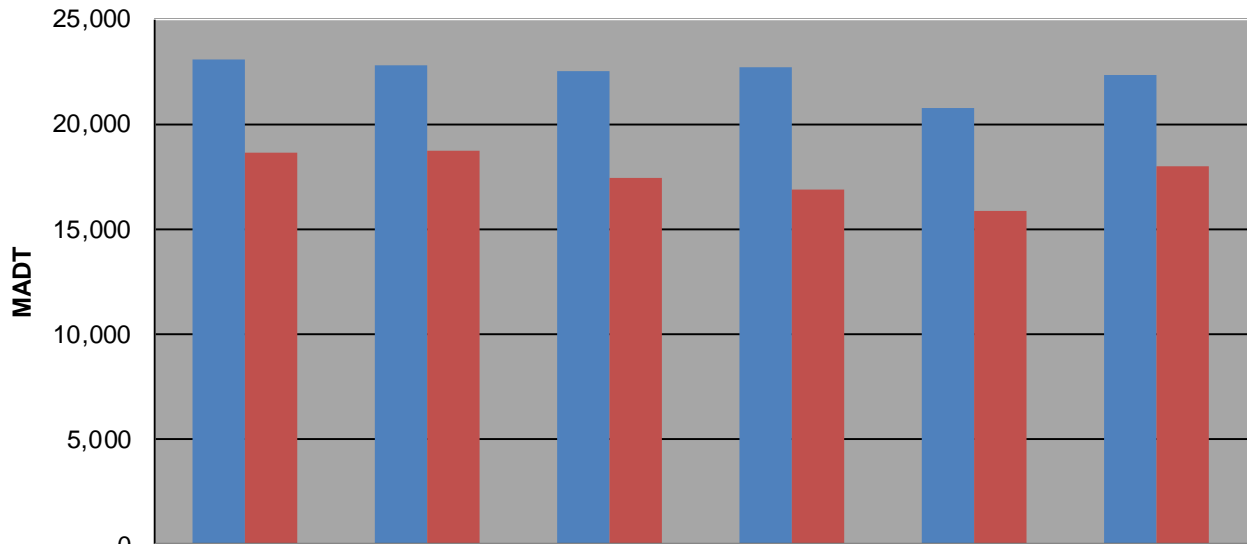

Weekday/Weekend Monthly Average Daily Traffic ('08-'13)

	Nov-08	Nov-09	Nov-10	Nov-11	Nov-12	Nov-13
Weekday	23,092	22,760	22,552	22,712	20,788	22,304
Weekend	18,668	18,706	17,380	16,862	15,880	17,980