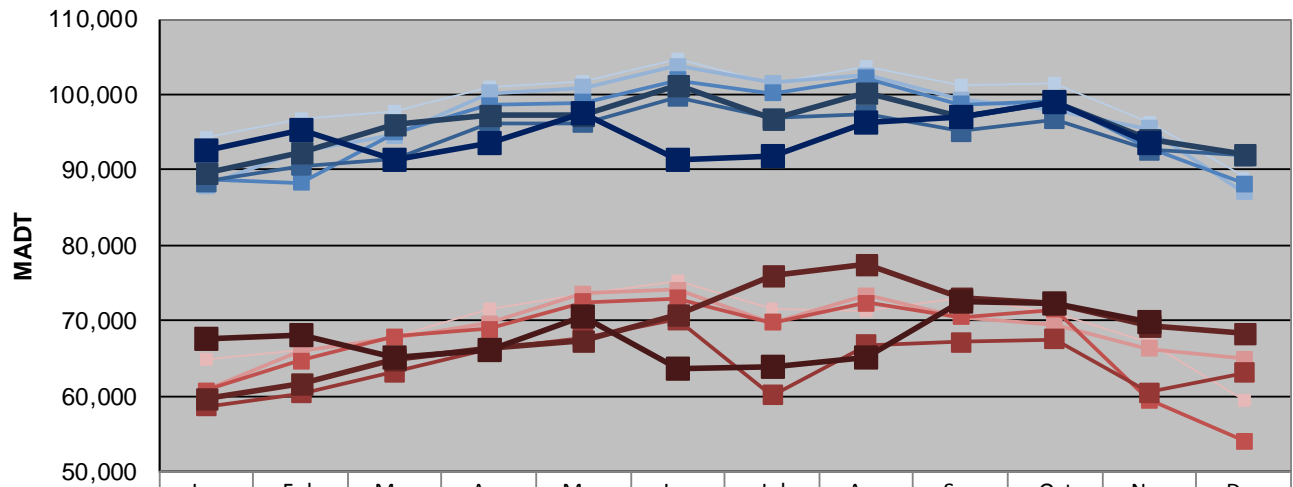

MONTHLY REPORT, STATION NO. 405 (ATR)

NOVEMBER 2013

Station Measurement: VOLUME		
Route: TH 169	Route Direction: N/S	Lanes: 4
County: Hennepin		Closest City: St Louis Park
Functional Class: Urban Principal Arterial - Other Freeways or Expressways		
Location: N OF MSAS296 (CEDAR LAKE RD) IN ST LOUIS PARK		
Ref Post: 128+00.870	True Mile: 126.71	Sequence No. 9883
Volume: 2,595,430		MADT: 86,514
Weekday (M-F) MADT: 93,484		Weekend (Sa-Su) MADT: 69,892

Note: Decrease in traffic June to August 2013 due to construction on TH 169

Weekday (WD)/Weekend (WE) Monthly Average Daily Traffic

	Jan	Feb	Mar	Apr	May	Jun	Jul	Aug	Sep	Oct	Nov	Dec
'08 WD	94,244	96,770	97,852	100,910	101,748	104,788	101,514	103,790	101,358	101,512	96,406	89,034
'08 WE	64,832	66,108	67,772	71,566	73,514	75,350	71,580	71,262	73,036	71,082	67,108	59,444
'09 WD	87,996	92,576	94,650	100,138	100,966	103,778	101,502	102,594	99,326	97,868	95,520	87,114
'09 WE	60,814	66,086	67,620	69,634	73,622	74,074	69,744	73,360	70,544	69,576	66,354	64,910
'10 WD	88,826	88,294	94,950	98,576	98,896	101,952	100,224	102,170	98,712	99,056	93,080	88,214
'10 WE	60,814	64,666	67,972	68,972	72,542	72,962	69,770	72,390	70,472	71,496	59,474	54,118
'11 WD	88,434	90,560	91,470	96,166	96,254	99,718	96,888	97,362	95,130	96,786	92,618	91,922
'11 WE	58,664	60,376	63,262	66,348	67,768	70,182	60,090	66,796	67,230	67,548	60,464	63,144
'12 WD	89,714	92,288	95,978	97,246	97,256	101,148	96,822	100,274	97,030	99,116	94,060	92,002
'12 WE	59,788	61,630	64,860	66,394	67,284	70,722	76,130	77,458	73,144	72,218	69,248	68,238
'13 WD	92,596	95,332	91,314	93,474	97,552	91,436	91,964	96,318	97,086	99,082	93,484	
'13 WE	67,682	68,204	65,260	66,224	70,580	63,622	63,984	65,062	72,598	72,330	69,892	