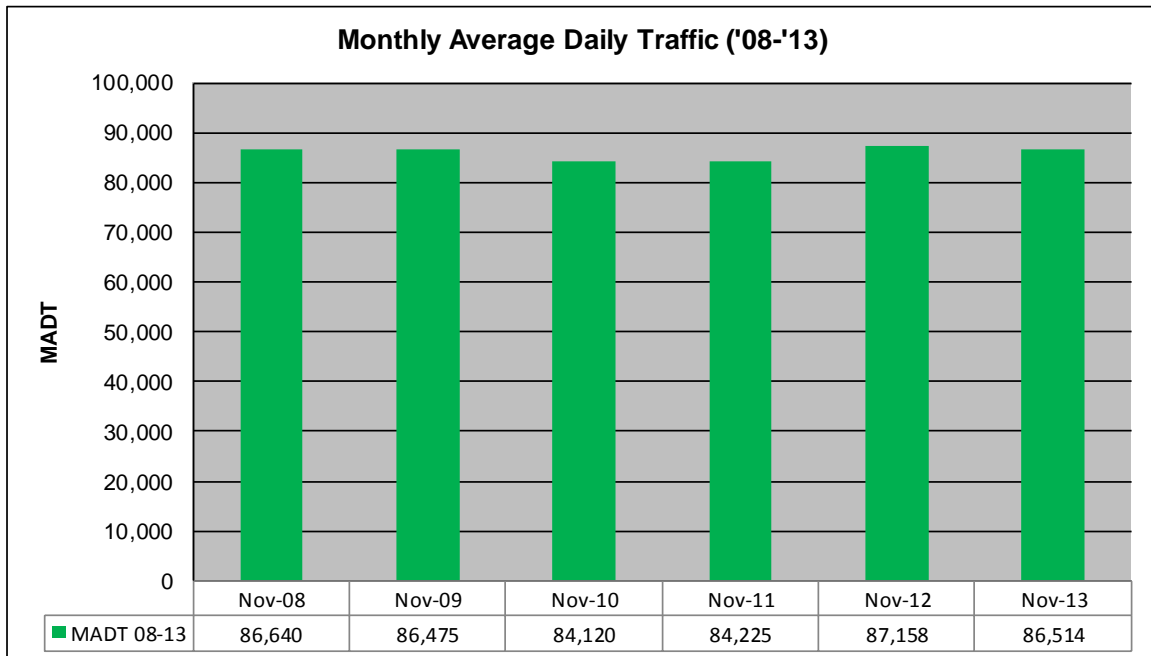

Note: Decrease in traffic June to August 2013 due to construction on TH 169

Weekday (WD)/Weekend (WE) Monthly Average Daily Traffic

	Jan	Feb	Mar	Apr	May	Jun	Jul	Aug	Sep	Oct	Nov	Dec
'08 WD	94,244	96,770	97,852	100,910	101,748	104,788	101,514	103,790	101,358	101,512	96,406	89,034
'08 WE	64,832	66,108	67,772	71,566	73,514	75,350	71,580	71,262	73,036	71,082	67,108	59,444
'09 WD	87,996	92,576	94,650	100,138	100,966	103,778	101,502	102,594	99,326	97,868	95,520	87,114
'09 WE	60,814	66,086	67,620	69,634	73,622	74,074	69,744	73,360	70,544	69,576	66,354	64,910
'10 WD	88,826	88,294	94,950	98,576	98,896	101,952	100,224	102,170	98,712	99,056	93,080	88,214
'10 WE	60,814	64,666	67,972	68,972	72,542	72,962	69,770	72,390	70,472	71,496	59,474	54,118
'11 WD	88,434	90,560	91,470	96,166	96,254	99,718	96,888	97,362	95,130	96,786	92,618	91,922
'11 WE	58,664	60,376	63,262	66,348	67,768	70,182	60,090	66,796	67,230	67,548	60,464	63,144
'12 WD	89,714	92,288	95,978	97,246	97,256	101,148	96,822	100,274	97,030	99,116	94,060	92,002
'12 WE	59,788	61,630	64,860	66,394	67,284	70,722	76,130	77,458	73,144	72,218	69,248	68,238
'13 WD	92,596	95,332	91,314	93,474	97,552	91,436	91,964	96,318	97,086	99,082	93,484	
'13 WE	67,682	68,204	65,260	66,224	70,580	63,622	63,984	65,062	72,598	72,330	69,892	

Note: 'Weekday' defined as Monday-Friday, 'Weekend' defined as Saturday-Sunday

Weekday/Weekend Monthly Average Daily Traffic ('08-'13)

	Nov-08	Nov-09	Nov-10	Nov-11	Nov-12	Nov-13
Weekday	96,406	95,520	93,080	92,618	94,060	93,484
Weekend	67,108	66,354	59,474	60,464	69,248	69,892