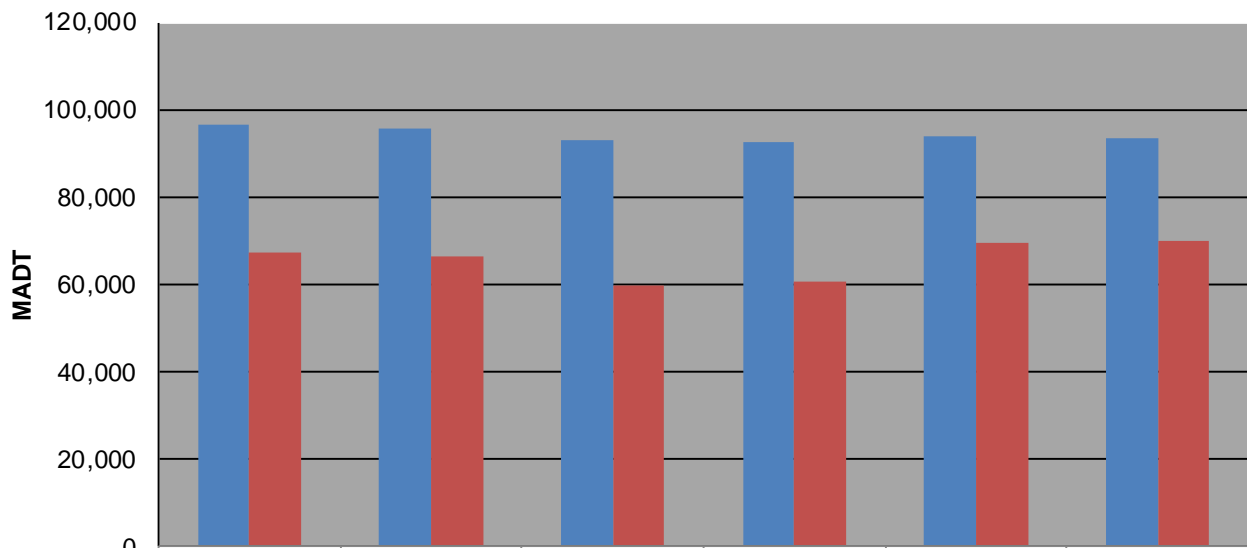

Note: Decrease in traffic June to August 2013 due to construction on TH 169

Weekday (WD)/Weekend (WE) Monthly Average Daily Traffic

	Jan	Feb	Mar	Apr	May	Jun	Jul	Aug	Sep	Oct	Nov	Dec
'08 WD	94,244	96,770	97,852	100,910	101,748	104,788	101,514	103,790	101,358	101,512	96,406	89,034
'08 WE	64,832	66,108	67,772	71,566	73,514	75,350	71,580	71,262	73,036	71,082	67,108	59,444
'09 WD	87,996	92,576	94,650	100,138	100,966	103,778	101,502	102,594	99,326	97,868	95,520	87,114
'09 WE	60,814	66,086	67,620	69,634	73,622	74,074	69,744	73,360	70,544	69,576	66,354	64,910
'10 WD	88,826	88,294	94,950	98,576	98,896	101,952	100,224	102,170	98,712	99,056	93,080	88,214
'10 WE	60,814	64,666	67,972	68,972	72,542	72,962	69,770	72,390	70,472	71,496	59,474	54,118
'11 WD	88,434	90,560	91,470	96,166	96,254	99,718	96,888	97,362	95,130	96,786	92,618	91,922
'11 WE	58,664	60,376	63,262	66,348	67,768	70,182	60,090	66,796	67,230	67,548	60,464	63,144
'12 WD	89,714	92,288	95,978	97,246	97,256	101,148	96,822	100,274	97,030	99,116	94,060	92,002
'12 WE	59,788	61,630	64,860	66,394	67,284	70,722	76,130	77,458	73,144	72,218	69,248	68,238
'13 WD	92,596	95,332	91,314	93,474	97,552	91,436	91,964	96,318	97,086	99,082	93,484	
'13 WE	67,682	68,204	65,260	66,224	70,580	63,622	63,984	65,062	72,598	72,330	69,892	

Note: 'Weekday' defined as Monday-Friday, 'Weekend' defined as Saturday-Sunday

Weekday/Weekend Monthly Average Daily Traffic ('08-'13)

	Nov-08	Nov-09	Nov-10	Nov-11	Nov-12	Nov-13
Weekday	96,406	95,520	93,080	92,618	94,060	93,484
Weekend	67,108	66,354	59,474	60,464	69,248	69,892