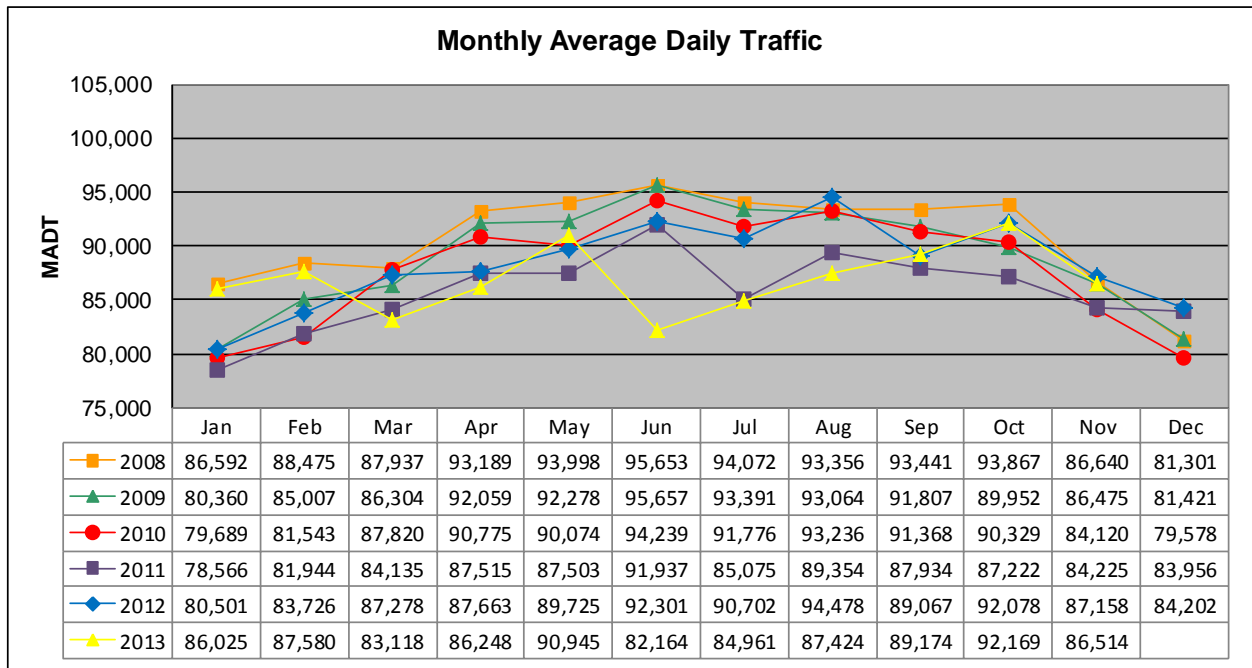

Note: Decrease in traffic June to August 2013 due to construction on TH 169

Weekday (WD)/Weekend (WE) Monthly Average Daily Traffic

	Jan	Feb	Mar	Apr	May	Jun	Jul	Aug	Sep	Oct	Nov	Dec
'08 WD	94,244	96,770	97,852	100,910	101,748	104,788	101,514	103,790	101,358	101,512	96,406	89,034
'08 WE	64,832	66,108	67,772	71,566	73,514	75,350	71,580	71,262	73,036	71,082	67,108	59,444
'09 WD	87,996	92,576	94,650	100,138	100,966	103,778	101,502	102,594	99,326	97,868	95,520	87,114
'09 WE	60,814	66,086	67,620	69,634	73,622	74,074	69,744	73,360	70,544	69,576	66,354	64,910
'10 WD	88,826	88,294	94,950	98,576	98,896	101,952	100,224	102,170	98,712	99,056	93,080	88,214
'10 WE	60,814	64,666	67,972	68,972	72,542	72,962	69,770	72,390	70,472	71,496	59,474	54,118
'11 WD	88,434	90,560	91,470	96,166	96,254	99,718	96,888	97,362	95,130	96,786	92,618	91,922
'11 WE	58,664	60,376	63,262	66,348	67,768	70,182	60,090	66,796	67,230	67,548	60,464	63,144
'12 WD	89,714	92,288	95,978	97,246	97,256	101,148	96,822	100,274	97,030	99,116	94,060	92,002
'12 WE	59,788	61,630	64,860	66,394	67,284	70,722	76,130	77,458	73,144	72,218	69,248	68,238
'13 WD	92,596	95,332	91,314	93,474	97,552	91,436	91,964	96,318	97,086	99,082	93,484	
'13 WE	67,682	68,204	65,260	66,224	70,580	63,622	63,984	65,062	72,598	72,330	69,892	

Note: 'Weekday' defined as Monday-Friday, 'Weekend' defined as Saturday-Sunday

Weekday/Weekend Monthly Average Daily Traffic ('08-'13)

	Nov-08	Nov-09	Nov-10	Nov-11	Nov-12	Nov-13
Weekday	96,406	95,520	93,080	92,618	94,060	93,484
Weekend	67,108	66,354	59,474	60,464	69,248	69,892