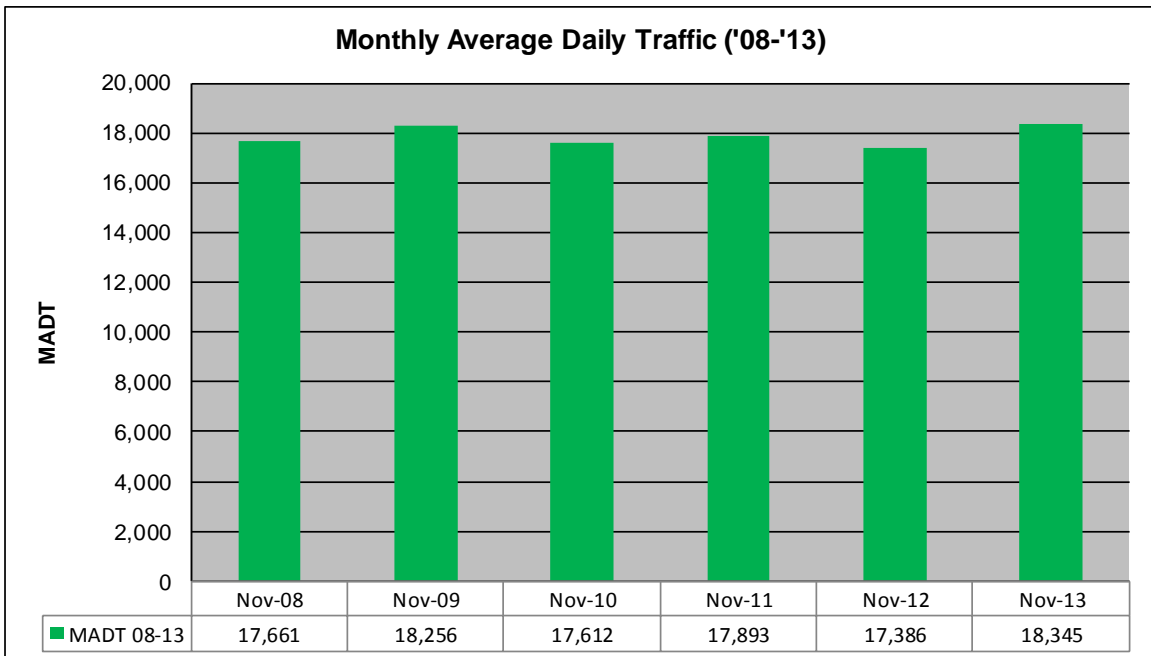

# MONTHLY REPORT, STATION NO. 388 (ATR)

### Weekday (WD)/Weekend (WE) Monthly Average Daily Traffic

	Jan	Feb	Mar	Apr	May	Jun	Jul	Aug	Sep	Oct	Nov	Dec
'08 WD	18,324	18,556	18,306	19,288	20,438	20,804	20,872	19,932	19,670	19,732	19,058	18,726
'08 WE	14,610	15,032	14,784	15,022	17,534	18,448	18,418	17,446	16,682	17,166	14,866	14,226
'09 WD	17,750	18,058	18,094	19,964	21,844	22,678	23,234	23,018	21,936	20,422	19,634	18,546
'09 WE	14,454	15,348	14,874	16,056	19,330	20,600	20,686	20,736	19,150	17,176	15,284	15,522
'10 WD	18,000	18,272	18,848	20,300	21,542	21,546	22,004	21,518	20,376	20,220	18,998	18,742
'10 WE	14,244	15,606	15,152	16,780	18,744	19,312	19,512	19,374	18,018	17,878	13,912	12,042
'11 WD	18,004	18,040	17,934	19,254	20,006	18,574	20,372	19,538	19,162	19,412	19,160	19,394
'11 WE	14,076	14,986	14,478	15,730	17,126	18,224	18,378	18,358	17,400	17,238	14,352	15,080
'12 WD	18,072	18,302	18,538	18,602	19,116	20,046	19,976	18,418	17,692	18,020	18,444	17,530
'12 WE	14,352	15,712	15,434	15,862	16,842	17,972	18,224	15,576	14,928	14,850	14,394	14,060
'13 WD	16,484	16,922	16,936	17,534	18,974	19,824	20,336	20,352	20,274	20,444	19,564	
'13 WE	13,708	14,072	14,568	15,022	16,800	18,682	19,182	18,974	17,580	17,278	15,242	