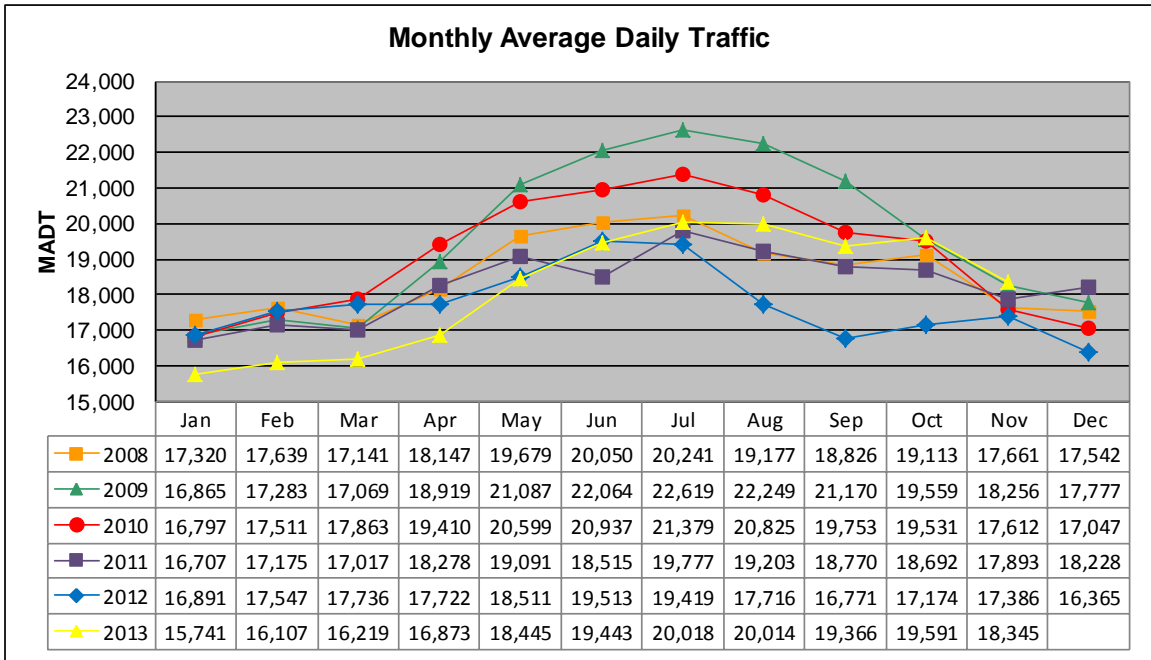

MONTHLY REPORT, STATION NO. 388 (ATR)

NOVEMBER 2013

Station Measurement: VOLUME/SPEED/CLASS		
Route: TH 8	Route Direction: N/S	Lanes: 2
County: Chisago		Closest City: Forest Lake
Functional Class: Urban Other Principal Arterial		
Location: E OF MSAS121 (GREENWAY RD), N OF FOREST LAKE		
Ref Post: 002+00.330	True Mile: 2.282	Sequence No. 6783
Volume: 550,349		MADT: 18,345
Weekday (M-F) MADT: 19,564		Weekend (Sa-Su) MADT: 15,242