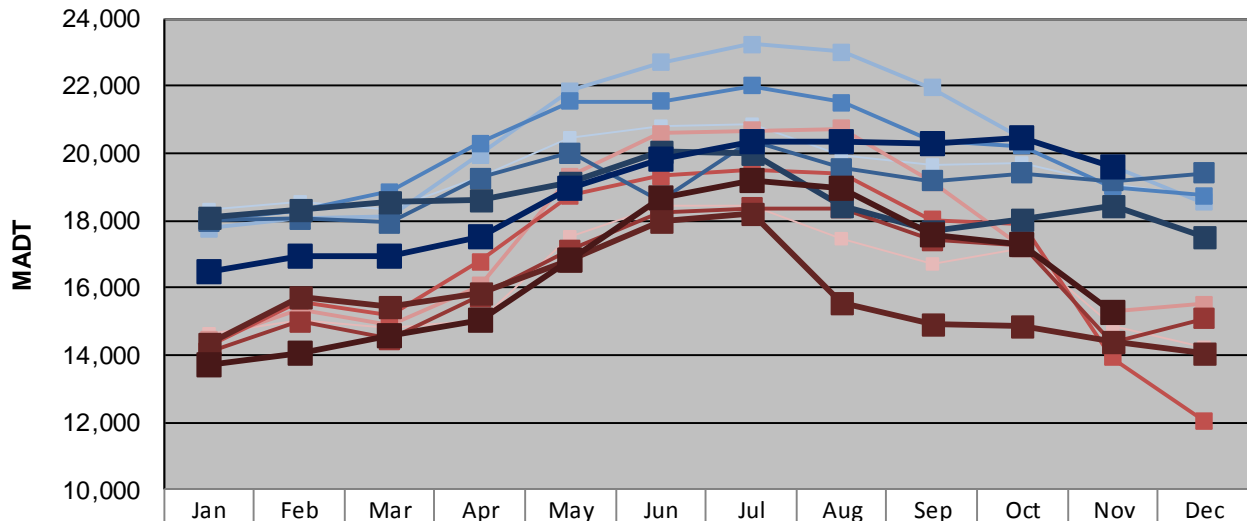

Note: Decrease in traffic June 2011 and September 2012 due to construction on TH 8... Increase in traffic August/September 2013 due to detour from TH 61

### Weekday (WD)/Weekend (WE) Monthly Average Daily Traffic

	Jan	Feb	Mar	Apr	May	Jun	Jul	Aug	Sep	Oct	Nov	Dec
'08 WD	18,324	18,556	18,306	19,288	20,438	20,804	20,872	19,932	19,670	19,732	19,058	18,726
'08 WE	14,610	15,032	14,784	15,022	17,534	18,448	18,418	17,446	16,682	17,166	14,866	14,226
'09 WD	17,750	18,058	18,094	19,964	21,844	22,678	23,234	23,018	21,936	20,422	19,634	18,546
'09 WE	14,454	15,348	14,874	16,056	19,330	20,600	20,686	20,736	19,150	17,176	15,284	15,522
'10 WD	18,000	18,272	18,848	20,300	21,542	21,546	22,004	21,518	20,376	20,220	18,998	18,742
'10 WE	14,244	15,606	15,152	16,780	18,744	19,312	19,512	19,374	18,018	17,878	13,912	12,042
'11 WD	18,004	18,040	17,934	19,254	20,006	18,574	20,372	19,538	19,162	19,412	19,160	19,394
'11 WE	14,076	14,986	14,478	15,730	17,126	18,224	18,378	18,358	17,400	17,238	14,352	15,080
'12 WD	18,072	18,302	18,538	18,602	19,116	20,046	19,976	18,418	17,692	18,020	18,444	17,530
'12 WE	14,352	15,712	15,434	15,862	16,842	17,972	18,224	15,576	14,928	14,850	14,394	14,060
'13 WD	16,484	16,922	16,936	17,534	18,974	19,824	20,336	20,352	20,274	20,444	19,564	
'13 WE	13,708	14,072	14,568	15,022	16,800	18,682	19,182	18,974	17,580	17,278	15,242	