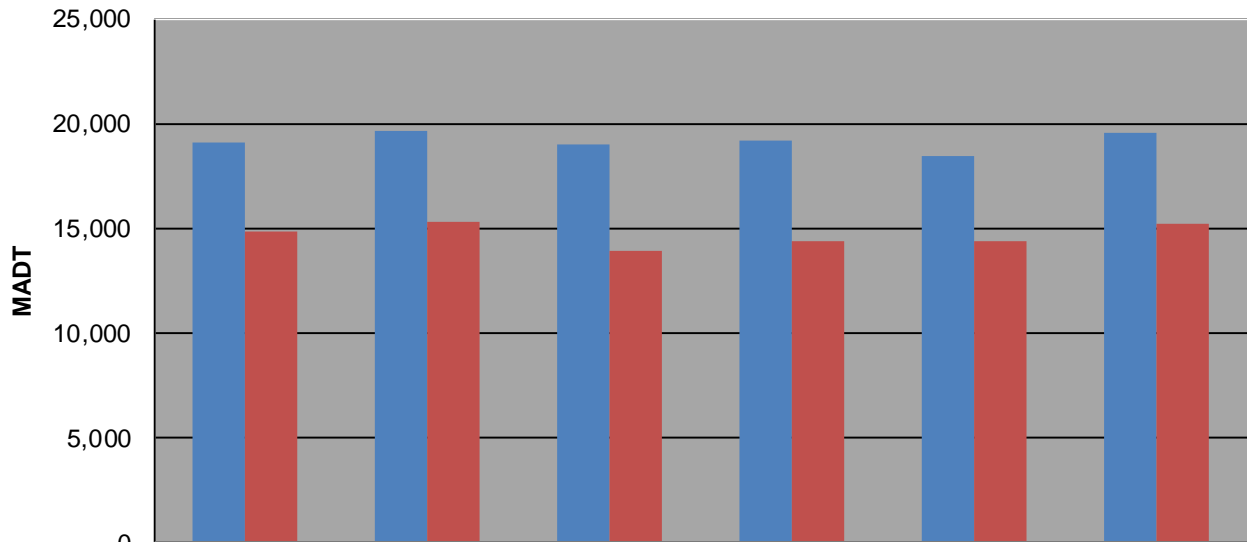

Weekday/Weekend Monthly Average Daily Traffic ('08-'13)

	Nov-08	Nov-09	Nov-10	Nov-11	Nov-12	Nov-13
Weekday	19,058	19,634	18,998	19,160	18,444	19,564
Weekend	14,866	15,284	13,912	14,352	14,394	15,242