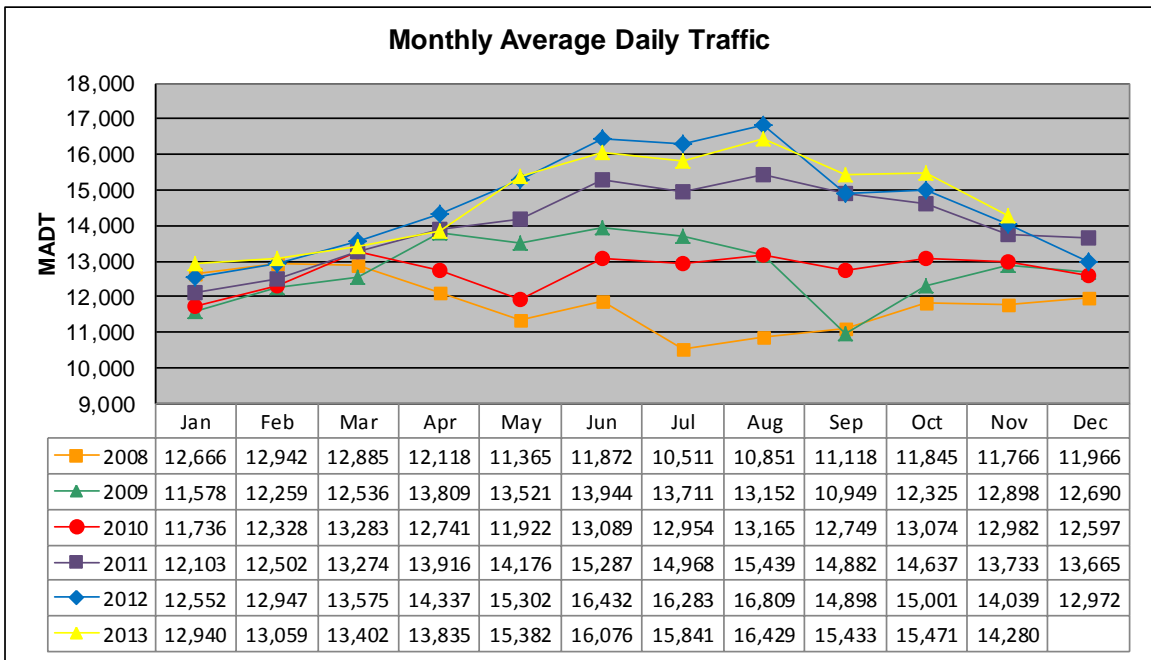

## NOVEMBER 2013

<b>Station Measurement: VOLUME</b>		
Route: TH 12	Route Direction: E/W	Lanes: 2
County: Hennepin		Closest City: Independence
Functional Class: Rural Principal Arterial - Other		
Location: W OF CSAH92 IN INDEPENDENCE		
Ref Post: 142+00.839	True Mile: 142.285	Sequence No. 6789
<b>Volume: 428,411</b>		<b>MADT: 14,280</b>
<b>Weekday (M-F) MADT: 15,736</b>		<b>Weekend (Sa-Su) MADT: 10,704</b>

Note: Decrease in traffic April to November 2008, September/October 2009, and April/May 2010 due to construction on TH 12

**Weekday (WD)/Weekend (WE) Monthly Average Daily Traffic**

	Jan	Feb	Mar	Apr	May	Jun	Jul	Aug	Sep	Oct	Nov	Dec
'08 WD	13,884	14,246	14,230	13,172	11,830	12,786	11,114	11,740	11,946	12,650	13,076	13,138
'08 WE	9,266	9,416	10,144	9,218	9,932	9,850	8,684	8,932	8,992	9,390	9,148	8,648
'09 WD	12,780	13,446	13,676	14,968	14,702	15,056	14,630	14,526	11,694	13,354	14,244	13,582
'09 WE	8,564	9,292	10,046	10,600	10,936	11,004	10,960	10,326	8,834	9,664	9,952	10,078
'10 WD	13,250	13,450	14,334	13,520	12,890	13,904	14,032	14,328	13,614	14,246	14,394	13,906
'10 WE	8,602	9,524	10,366	10,458	10,000	10,876	10,120	10,480	10,298	10,498	9,124	8,768
'11 WD	13,772	13,776	14,314	15,176	15,548	16,272	16,442	16,590	15,824	16,254	15,066	14,802
'11 WE	8,672	9,292	10,308	10,820	11,076	12,496	11,798	12,242	12,048	11,852	9,960	10,676
'12 WD	13,918	14,138	14,722	15,754	16,396	17,794	17,430	17,844	16,086	16,092	15,334	14,556
'12 WE	9,498	9,934	10,562	11,190	12,096	13,086	13,456	13,698	12,522	12,008	10,474	9,806
'13 WD	14,270	14,478	14,532	14,888	16,472	17,692	16,992	17,644	16,606	16,586	15,736	
'13 WE	9,256	9,514	10,918	10,906	11,970	12,846	12,446	13,236	13,002	12,294	10,704	

Note: 'Weekday' defined as Monday-Friday, 'Weekend' defined as Saturday-Sunday

**Weekday/Weekend Monthly Average Daily Traffic ('08-'13)**

	Nov-08	Nov-09	Nov-10	Nov-11	Nov-12	Nov-13
Weekday	13,076	14,244	14,394	15,066	15,334	15,736
Weekend	9,148	9,952	9,124	9,960	10,474	10,704