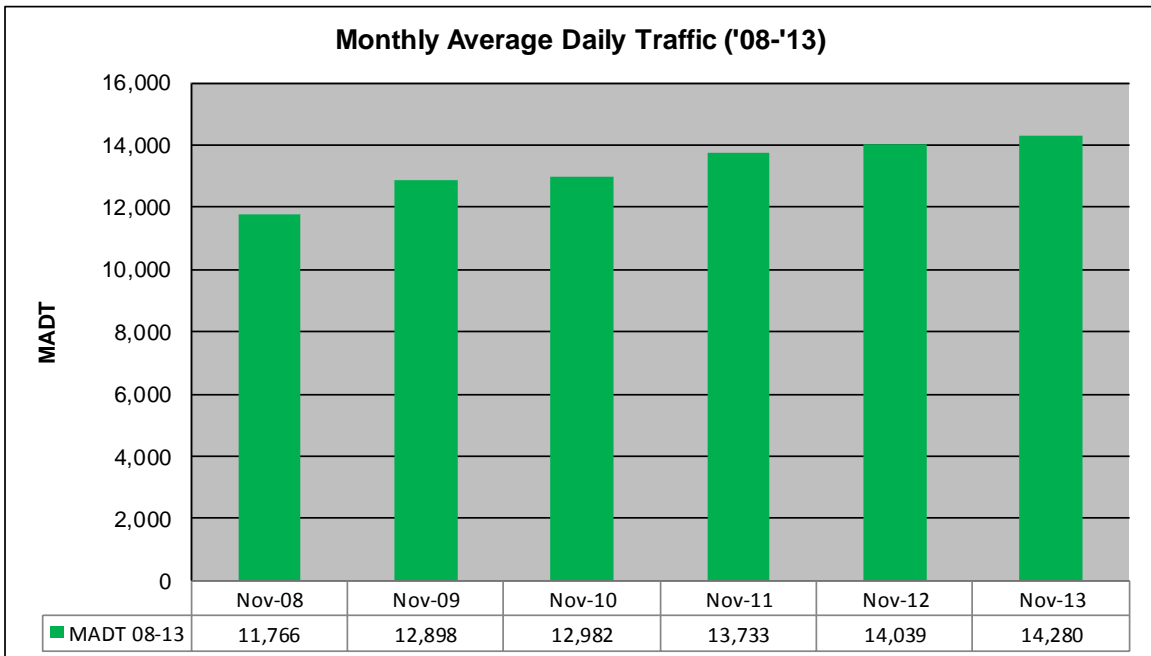

## NOVEMBER 2013

<b>Station Measurement: VOLUME</b>		
Route: TH 12	Route Direction: E/W	Lanes: 2
County: Hennepin		Closest City: Independence
Functional Class: Rural Principal Arterial - Other		
Location: W OF CSAH92 IN INDEPENDENCE		
Ref Post: 142+00.839	True Mile: 142.285	Sequence No. 6789
<b>Volume: 428,411</b>		<b>MADT: 14,280</b>
<b>Weekday (M-F) MADT: 15,736</b>		<b>Weekend (Sa-Su) MADT: 10,704</b>

Note: Decrease in traffic April to November 2008, September/October 2009, and April/May 2010 due to construction on TH 12

**Weekday (WD)/Weekend (WE) Monthly Average Daily Traffic**

	Jan	Feb	Mar	Apr	May	Jun	Jul	Aug	Sep	Oct	Nov	Dec
'08 WD	13,884	14,246	14,230	13,172	11,830	12,786	11,114	11,740	11,946	12,650	13,076	13,138
'08 WE	9,266	9,416	10,144	9,218	9,932	9,850	8,684	8,932	8,992	9,390	9,148	8,648
'09 WD	12,780	13,446	13,676	14,968	14,702	15,056	14,630	14,526	11,694	13,354	14,244	13,582
'09 WE	8,564	9,292	10,046	10,600	10,936	11,004	10,960	10,326	8,834	9,664	9,952	10,078
'10 WD	13,250	13,450	14,334	13,520	12,890	13,904	14,032	14,328	13,614	14,246	14,394	13,906
'10 WE	8,602	9,524	10,366	10,458	10,000	10,876	10,120	10,480	10,298	10,498	9,124	8,768
'11 WD	13,772	13,776	14,314	15,176	15,548	16,272	16,442	16,590	15,824	16,254	15,066	14,802
'11 WE	8,672	9,292	10,308	10,820	11,076	12,496	11,798	12,242	12,048	11,852	9,960	10,676
'12 WD	13,918	14,138	14,722	15,754	16,396	17,794	17,430	17,844	16,086	16,092	15,334	14,556
'12 WE	9,498	9,934	10,562	11,190	12,096	13,086	13,456	13,698	12,522	12,008	10,474	9,806
'13 WD	14,270	14,478	14,532	14,888	16,472	17,692	16,992	17,644	16,606	16,586	15,736	
'13 WE	9,256	9,514	10,918	10,906	11,970	12,846	12,446	13,236	13,002	12,294	10,704	