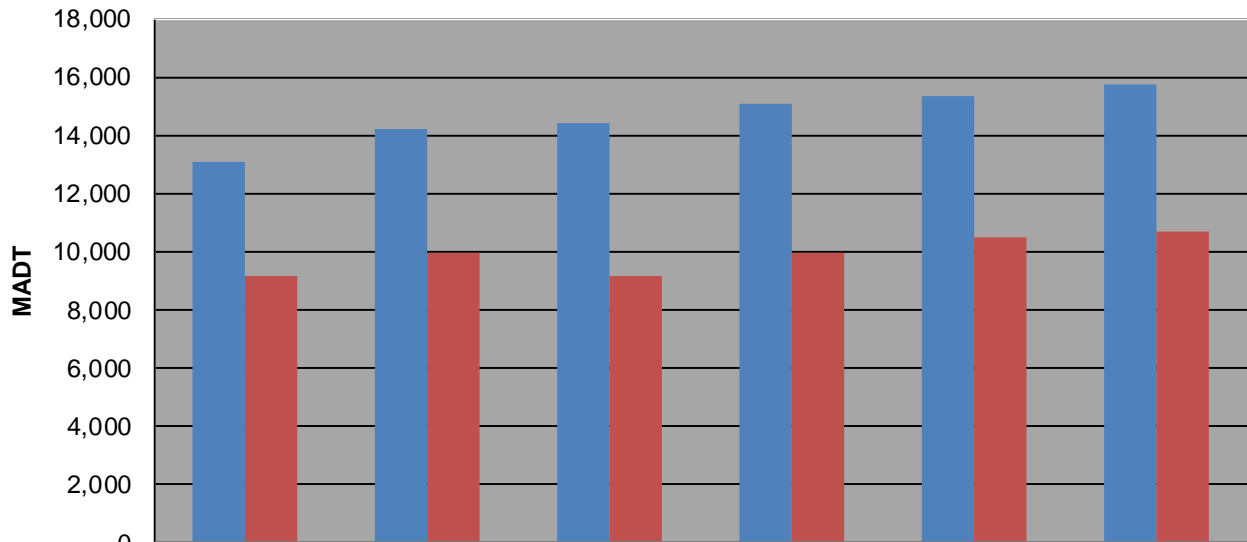

Note: Decrease in traffic April to November 2008, September/October 2009, and April/May 2010 due to construction on TH 12

**Weekday (WD)/Weekend (WE) Monthly Average Daily Traffic**

	Jan	Feb	Mar	Apr	May	Jun	Jul	Aug	Sep	Oct	Nov	Dec
'08 WD	13,884	14,246	14,230	13,172	11,830	12,786	11,114	11,740	11,946	12,650	13,076	13,138
'08 WE	9,266	9,416	10,144	9,218	9,932	9,850	8,684	8,932	8,992	9,390	9,148	8,648
'09 WD	12,780	13,446	13,676	14,968	14,702	15,056	14,630	14,526	11,694	13,354	14,244	13,582
'09 WE	8,564	9,292	10,046	10,600	10,936	11,004	10,960	10,326	8,834	9,664	9,952	10,078
'10 WD	13,250	13,450	14,334	13,520	12,890	13,904	14,032	14,328	13,614	14,246	14,394	13,906
'10 WE	8,602	9,524	10,366	10,458	10,000	10,876	10,120	10,480	10,298	10,498	9,124	8,768
'11 WD	13,772	13,776	14,314	15,176	15,548	16,272	16,442	16,590	15,824	16,254	15,066	14,802
'11 WE	8,672	9,292	10,308	10,820	11,076	12,496	11,798	12,242	12,048	11,852	9,960	10,676
'12 WD	13,918	14,138	14,722	15,754	16,396	17,794	17,430	17,844	16,086	16,092	15,334	14,556
'12 WE	9,498	9,934	10,562	11,190	12,096	13,086	13,456	13,698	12,522	12,008	10,474	9,806
'13 WD	14,270	14,478	14,532	14,888	16,472	17,692	16,992	17,644	16,606	16,586	15,736	
'13 WE	9,256	9,514	10,918	10,906	11,970	12,846	12,446	13,236	13,002	12,294	10,704	

Note: 'Weekday' defined as Monday-Friday, 'Weekend' defined as Saturday-Sunday

**Weekday/Weekend Monthly Average Daily Traffic ('08-'13)**

	Nov-08	Nov-09	Nov-10	Nov-11	Nov-12	Nov-13
Weekday	13,076	14,244	14,394	15,066	15,334	15,736
Weekend	9,148	9,952	9,124	9,960	10,474	10,704