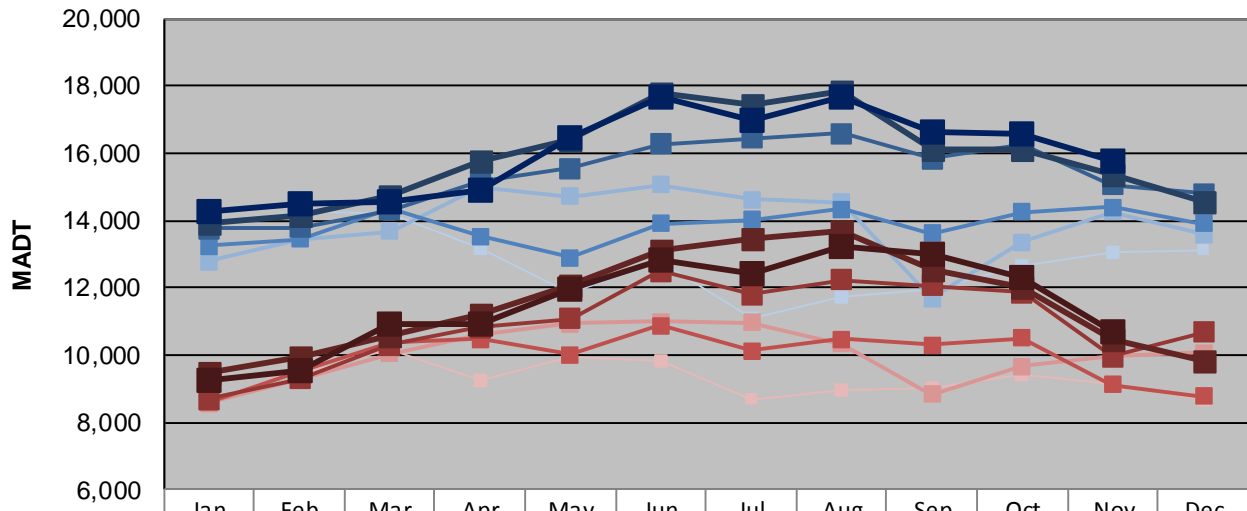

## NOVEMBER 2013

<b>Station Measurement: VOLUME</b>		
Route: TH 12	Route Direction: E/W	Lanes: 2
County: Hennepin		Closest City: Independence
Functional Class: Rural Principal Arterial - Other		
Location: W OF CSAH92 IN INDEPENDENCE		
Ref Post: 142+00.839	True Mile: 142.285	Sequence No. 6789
<b>Volume: 428,411</b>		<b>MADT: 14,280</b>
<b>Weekday (M-F) MADT: 15,736</b>		<b>Weekend (Sa-Su) MADT: 10,704</b>

Note: Decrease in traffic April to November 2008, September/October 2009, and April/May 2010 due to construction on TH 12

**Weekday (WD)/Weekend (WE) Monthly Average Daily Traffic**

	Jan	Feb	Mar	Apr	May	Jun	Jul	Aug	Sep	Oct	Nov	Dec
'08 WD	13,884	14,246	14,230	13,172	11,830	12,786	11,114	11,740	11,946	12,650	13,076	13,138
'08 WE	9,266	9,416	10,144	9,218	9,932	9,850	8,684	8,932	8,992	9,390	9,148	8,648
'09 WD	12,780	13,446	13,676	14,968	14,702	15,056	14,630	14,526	11,694	13,354	14,244	13,582
'09 WE	8,564	9,292	10,046	10,600	10,936	11,004	10,960	10,326	8,834	9,664	9,952	10,078
'10 WD	13,250	13,450	14,334	13,520	12,890	13,904	14,032	14,328	13,614	14,246	14,394	13,906
'10 WE	8,602	9,524	10,366	10,458	10,000	10,876	10,120	10,480	10,298	10,498	9,124	8,768
'11 WD	13,772	13,776	14,314	15,176	15,548	16,272	16,442	16,590	15,824	16,254	15,066	14,802
'11 WE	8,672	9,292	10,308	10,820	11,076	12,496	11,798	12,242	12,048	11,852	9,960	10,676
'12 WD	13,918	14,138	14,722	15,754	16,396	17,794	17,430	17,844	16,086	16,092	15,334	14,556
'12 WE	9,498	9,934	10,562	11,190	12,096	13,086	13,456	13,698	12,522	12,008	10,474	9,806
'13 WD	14,270	14,478	14,532	14,888	16,472	17,692	16,992	17,644	16,606	16,586	15,736	
'13 WE	9,256	9,514	10,918	10,906	11,970	12,846	12,446	13,236	13,002	12,294	10,704	