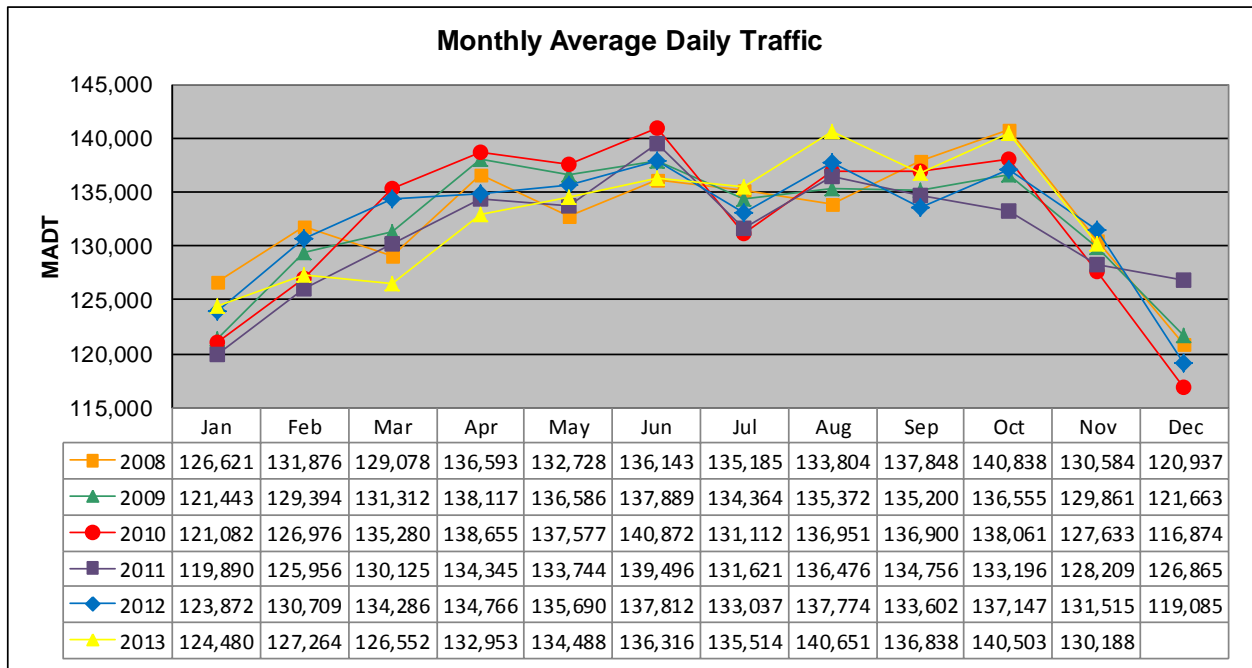

Note: Decrease in traffic June/July 2007 due to construction on I-394

Weekday (WD)/Weekend (WE) Monthly Average Daily Traffic

	Jan	Feb	Mar	Apr	May	Jun	Jul	Aug	Sep	Oct	Nov	Dec
'08 WD	137,928	144,874	144,200	149,312	148,334	151,774	146,510	150,422	150,388	151,844	143,740	131,788
'08 WE	94,554	96,952	98,436	101,044	92,906	101,550	100,308	98,774	105,502	107,998	104,274	90,018
'09 WD	132,756	140,882	143,756	151,044	149,266	151,902	147,308	149,668	146,534	147,210	142,658	129,836
'09 WE	92,674	100,674	103,664	102,182	109,384	100,496	96,714	105,986	102,858	109,054	101,400	97,474
'10 WD	134,204	137,542	145,678	150,662	150,088	152,940	147,150	151,596	147,090	151,236	140,068	129,848
'10 WE	93,936	100,560	106,398	104,806	113,084	107,424	89,432	103,036	107,696	109,828	93,158	78,122
'11 WD	134,220	138,160	140,194	147,468	145,970	150,066	146,210	148,022	145,974	147,206	139,768	138,944
'11 WE	91,298	95,422	101,116	102,128	106,656	109,794	100,622	104,160	102,790	104,690	94,884	94,962
'12 WD	136,510	141,636	145,738	149,638	147,806	151,642	144,296	149,698	147,118	148,236	142,940	131,224
'12 WE	96,174	102,286	104,094	102,188	99,112	104,150	105,762	102,736	106,570	106,136	100,654	95,148
'13 WD	134,976	139,158	137,954	142,296	145,442	150,984	146,278	151,644	148,730	150,116	141,942	
'13 WE	94,342	97,532	101,784	107,138	100,908	106,980	103,032	112,510	112,348	112,480	101,206	

Note: 'Weekday' defined as Monday-Friday, 'Weekend' defined as Saturday-Sunday

Weekday/Weekend Monthly Average Daily Traffic ('08-'13)

	Nov-08	Nov-09	Nov-10	Nov-11	Nov-12	Nov-13
Weekday	143,740	142,658	140,068	139,768	142,940	141,942
Weekend	104,274	101,400	93,158	94,884	100,654	101,206