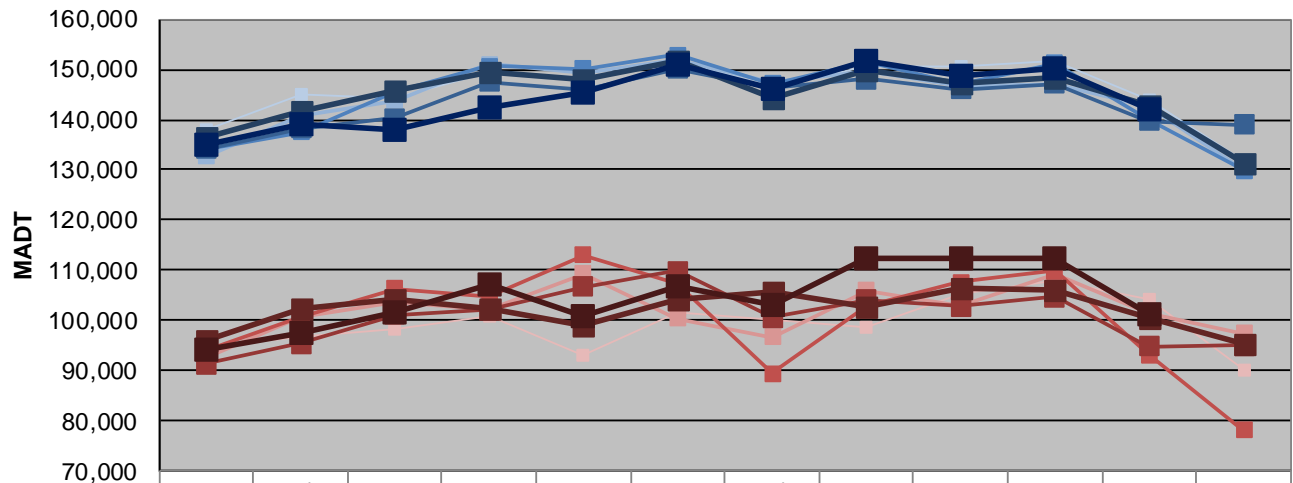

MONTHLY REPORT, STATION NO. 326 (ATR)

NOVEMBER 2013

Station Measurement: VOLUME		
Route: I-394	Route Direction: E/W	Lanes: 6
County: Hennepin		Closest City: Minneapolis
Functional Class: Urban Principal Arterial - Interstate		
Location: E OF TH100 IN MINNEAPOLIS		
Ref Post: 007+00.250	True Mile: 7.25	Sequence No. 9850
Volume: 3,905,625		MADT: 130,188
Weekday (M-F) MADT: 141,942		Weekend (Sa-Su) MADT: 101,206

Note: Decrease in traffic June/July 2007 due to construction on I-394

Weekday (WD)/Weekend (WE) Monthly Average Daily Traffic

	Jan	Feb	Mar	Apr	May	Jun	Jul	Aug	Sep	Oct	Nov	Dec
'08 WD	137,928	144,874	144,200	149,312	148,334	151,774	146,510	150,422	150,388	151,844	143,740	131,788
'08 WE	94,554	96,952	98,436	101,044	92,906	101,550	100,308	98,774	105,502	107,998	104,274	90,018
'09 WD	132,756	140,882	143,756	151,044	149,266	151,902	147,308	149,668	146,534	147,210	142,658	129,836
'09 WE	92,674	100,674	103,664	102,182	109,384	100,496	96,714	105,986	102,858	109,054	101,400	97,474
'10 WD	134,204	137,542	145,678	150,662	150,088	152,940	147,150	151,596	147,090	151,236	140,068	129,848
'10 WE	93,936	100,560	106,398	104,806	113,084	107,424	89,432	103,036	107,696	109,828	93,158	78,122
'11 WD	134,220	138,160	140,194	147,468	145,970	150,066	146,210	148,022	145,974	147,206	139,768	138,944
'11 WE	91,298	95,422	101,116	102,128	106,656	109,794	100,622	104,160	102,790	104,690	94,884	94,962
'12 WD	136,510	141,636	145,738	149,638	147,806	151,642	144,296	149,698	147,118	148,236	142,940	131,224
'12 WE	96,174	102,286	104,094	102,188	99,112	104,150	105,762	102,736	106,570	106,136	100,654	95,148
'13 WD	134,976	139,158	137,954	142,296	145,442	150,984	146,278	151,644	148,730	150,116	141,942	
'13 WE	94,342	97,532	101,784	107,138	100,908	106,980	103,032	112,510	112,348	112,480	101,206	