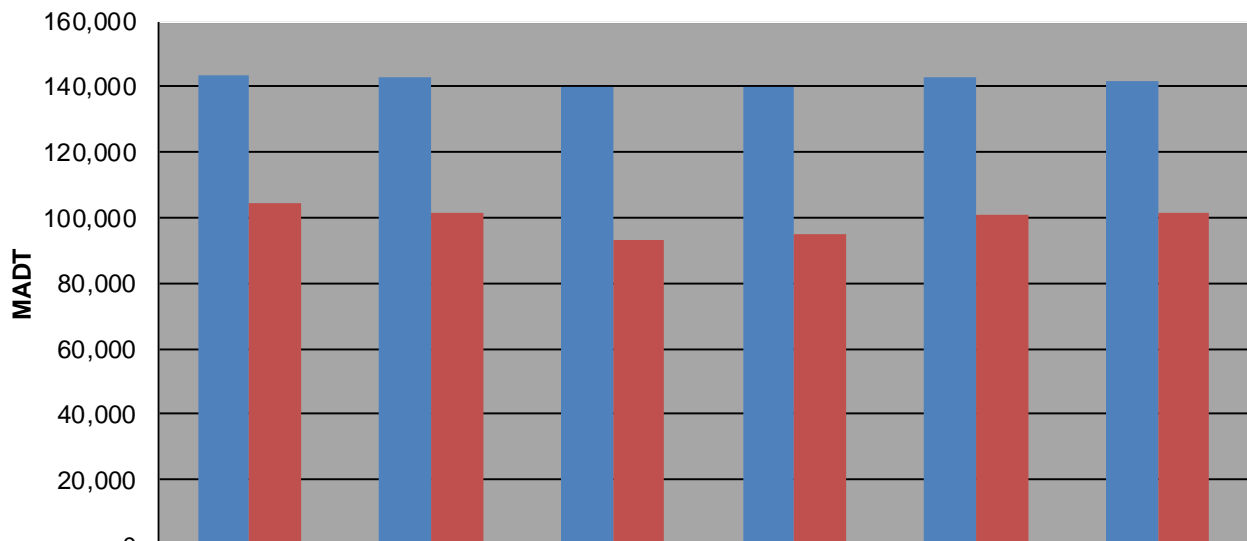

Note: Decrease in traffic June/July 2007 due to construction on I-394

Weekday (WD)/Weekend (WE) Monthly Average Daily Traffic

	Jan	Feb	Mar	Apr	May	Jun	Jul	Aug	Sep	Oct	Nov	Dec
'08 WD	137,928	144,874	144,200	149,312	148,334	151,774	146,510	150,422	150,388	151,844	143,740	131,788
'08 WE	94,554	96,952	98,436	101,044	92,906	101,550	100,308	98,774	105,502	107,998	104,274	90,018
'09 WD	132,756	140,882	143,756	151,044	149,266	151,902	147,308	149,668	146,534	147,210	142,658	129,836
'09 WE	92,674	100,674	103,664	102,182	109,384	100,496	96,714	105,986	102,858	109,054	101,400	97,474
'10 WD	134,204	137,542	145,678	150,662	150,088	152,940	147,150	151,596	147,090	151,236	140,068	129,848
'10 WE	93,936	100,560	106,398	104,806	113,084	107,424	89,432	103,036	107,696	109,828	93,158	78,122
'11 WD	134,220	138,160	140,194	147,468	145,970	150,066	146,210	148,022	145,974	147,206	139,768	138,944
'11 WE	91,298	95,422	101,116	102,128	106,656	109,794	100,622	104,160	102,790	104,690	94,884	94,962
'12 WD	136,510	141,636	145,738	149,638	147,806	151,642	144,296	149,698	147,118	148,236	142,940	131,224
'12 WE	96,174	102,286	104,094	102,188	99,112	104,150	105,762	102,736	106,570	106,136	100,654	95,148
'13 WD	134,976	139,158	137,954	142,296	145,442	150,984	146,278	151,644	148,730	150,116	141,942	
'13 WE	94,342	97,532	101,784	107,138	100,908	106,980	103,032	112,510	112,348	112,480	101,206	

Note: 'Weekday' defined as Monday-Friday, 'Weekend' defined as Saturday-Sunday

Weekday/Weekend Monthly Average Daily Traffic ('08-'13)

	Nov-08	Nov-09	Nov-10	Nov-11	Nov-12	Nov-13
Weekday	143,740	142,658	140,068	139,768	142,940	141,942
Weekend	104,274	101,400	93,158	94,884	100,654	101,206