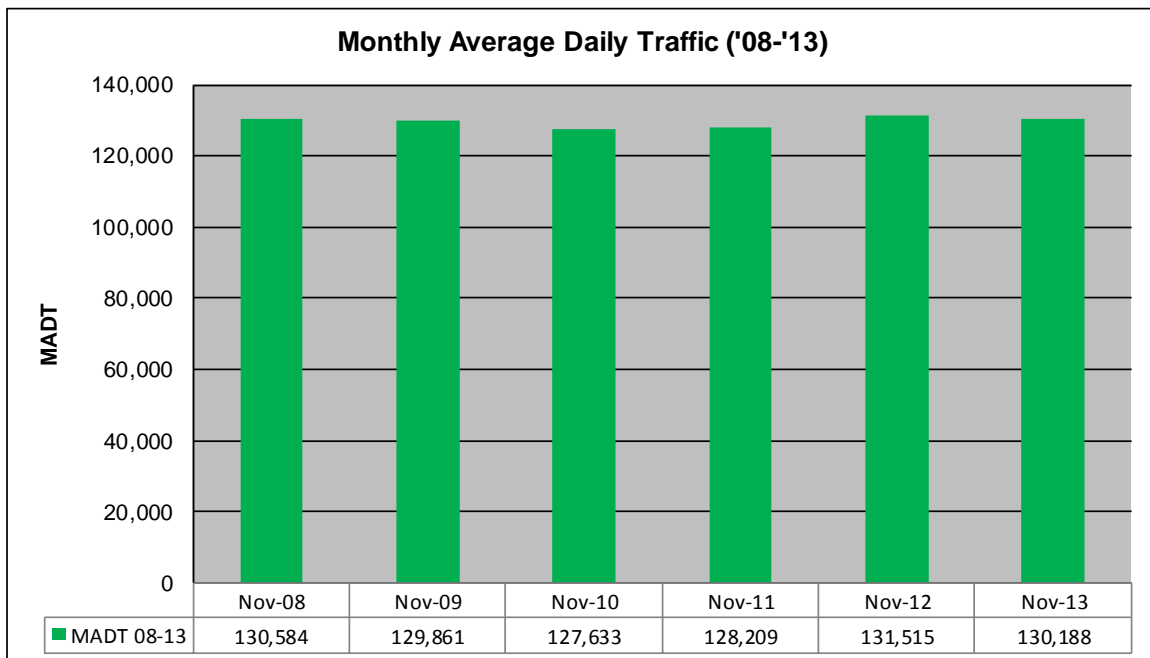

Note: Decrease in traffic June/July 2007 due to construction on I-394

Weekday (WD)/Weekend (WE) Monthly Average Daily Traffic

	Jan	Feb	Mar	Apr	May	Jun	Jul	Aug	Sep	Oct	Nov	Dec
'08 WD	137,928	144,874	144,200	149,312	148,334	151,774	146,510	150,422	150,388	151,844	143,740	131,788
'08 WE	94,554	96,952	98,436	101,044	92,906	101,550	100,308	98,774	105,502	107,998	104,274	90,018
'09 WD	132,756	140,882	143,756	151,044	149,266	151,902	147,308	149,668	146,534	147,210	142,658	129,836
'09 WE	92,674	100,674	103,664	102,182	109,384	100,496	96,714	105,986	102,858	109,054	101,400	97,474
'10 WD	134,204	137,542	145,678	150,662	150,088	152,940	147,150	151,596	147,090	151,236	140,068	129,848
'10 WE	93,936	100,560	106,398	104,806	113,084	107,424	89,432	103,036	107,696	109,828	93,158	78,122
'11 WD	134,220	138,160	140,194	147,468	145,970	150,066	146,210	148,022	145,974	147,206	139,768	138,944
'11 WE	91,298	95,422	101,116	102,128	106,656	109,794	100,622	104,160	102,790	104,690	94,884	94,962
'12 WD	136,510	141,636	145,738	149,638	147,806	151,642	144,296	149,698	147,118	148,236	142,940	131,224
'12 WE	96,174	102,286	104,094	102,188	99,112	104,150	105,762	102,736	106,570	106,136	100,654	95,148
'13 WD	134,976	139,158	137,954	142,296	145,442	150,984	146,278	151,644	148,730	150,116	141,942	
'13 WE	94,342	97,532	101,784	107,138	100,908	106,980	103,032	112,510	112,348	112,480	101,206	

Note: 'Weekday' defined as Monday-Friday, 'Weekend' defined as Saturday-Sunday

Weekday/Weekend Monthly Average Daily Traffic ('08-'13)

	Nov-08	Nov-09	Nov-10	Nov-11	Nov-12	Nov-13
Weekday	143,740	142,658	140,068	139,768	142,940	141,942
Weekend	104,274	101,400	93,158	94,884	100,654	101,206